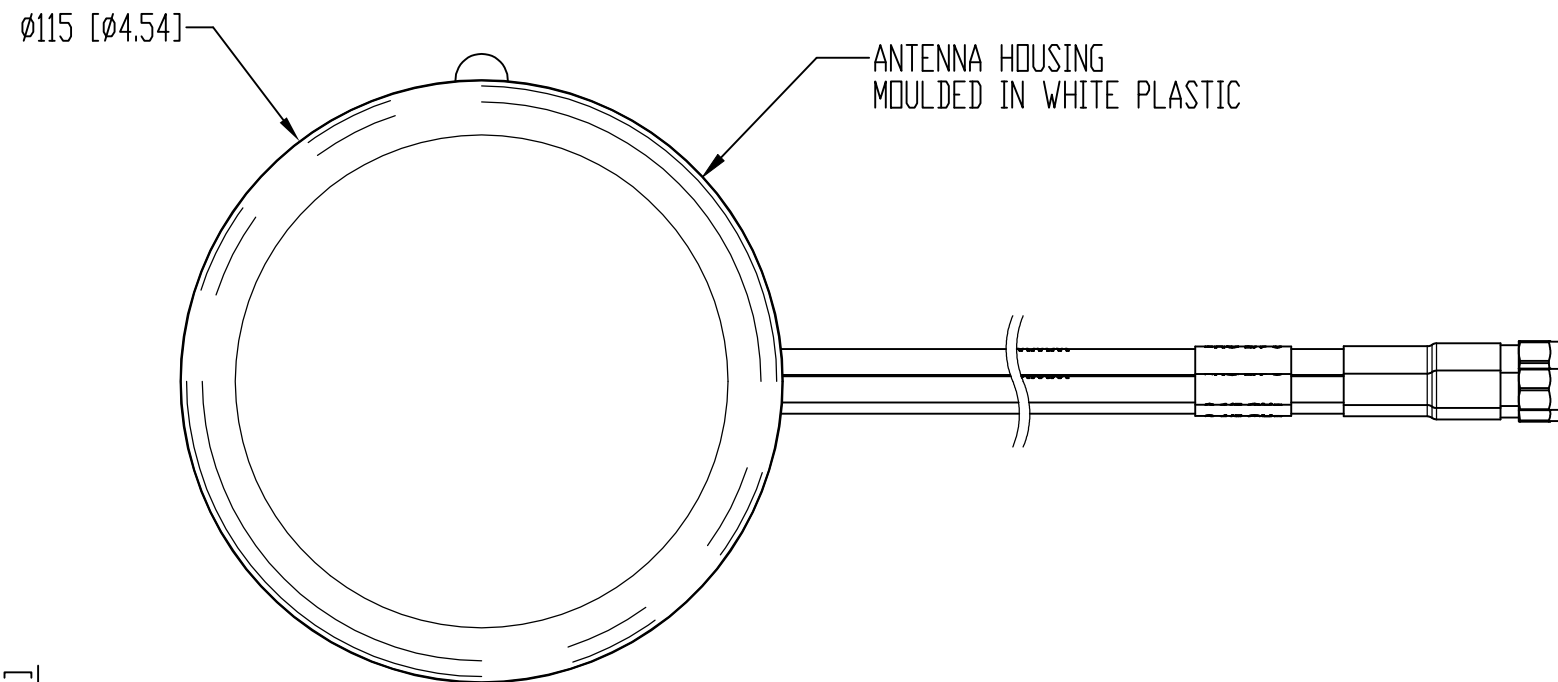

REVISIONS				
P	LTR	DESCRIPTION	DATE	APVD
A		INITIAL RELEASE	27NOV2018	GK ES

- NOTES:
- OPERATING FREQUENCIES:
WIFI FEED: 2400/4900-6000 MHz
 - ALL MATERIALS SUPPLIED MUST BE RoHS2 (DIRECTIVE 2011/65/EU) COMPLIANT AND MUST NOT CONTAIN ANY SUBSTANCES OF VERY HIGH CONCERN (SVHCs) LISTED UNDER REACH OR POLY-AROMATIC HYDROCARBONS (PAHs), OR PERSISTENT ORGANIC POLLUTANTS (POPs) CONTROLLED BY THE STOCKHOLM CONVENTION.
 - PATTERN: OMNI-DIRECTIONAL.
 - MAX. INPUT POWER: 10W.
 - OPERATING TEMPERATURE: -30°/+70°C (-22°/+158°F).
 - MATERIAL: GELOY HRA 222F.
 - CABLE MATERIAL: CS32 FLAME RETARDANT TO UN118.01/EN6722/EN45545-2
 - WEIGHT: 225g.
 - TESTED AND APPROVED ACCORDING TO EN45545-2(HL1-3)

ISO VIEW
SCALE 1:2

2344721-6	CEILING MOUNT ANTENNA MIMO 4X4	RIGHT-ANGLED N PLUGS	WHITE
2344721-5	CEILING MOUNT ANTENNA MIMO 3X3		
2344721-4	CEILING MOUNT ANTENNA MIMO 2X2	REVERSE POLARITY SMA PLUGS	
2344721-3	CEILING MOUNT ANTENNA MIMO 4X4		
2344721-2	CEILING MOUNT ANTENNA MIMO 3X3		
2344721-1	CEILING MOUNT ANTENNA MIMO 2X2		
TE P/N	DESCRIPTION	TERMINATION	COLOR