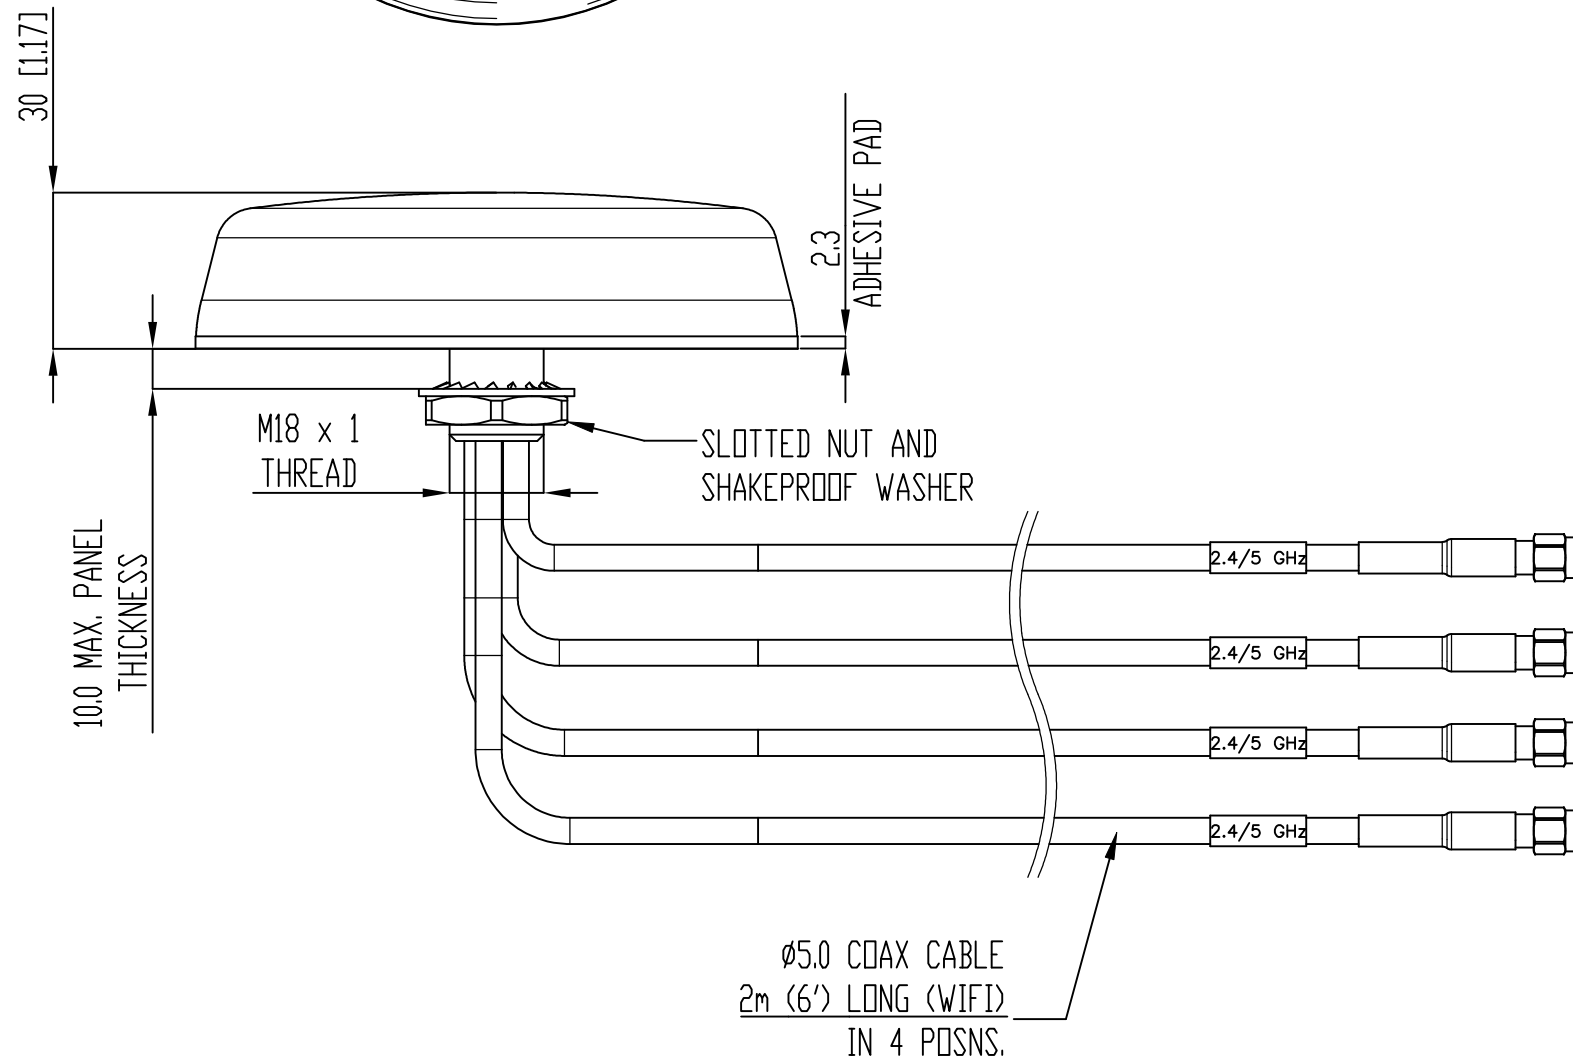

REVISIONS				
P	LTR	DESCRIPTION	DATE	APVD
A		INITIAL RELEASE	27NOV2018	GK ES

- NOTES:
- OPERATING FREQUENCIES:
WIFI FEED: 2400/4900-6000 MHz
 - ALL MATERIALS SUPPLIED MUST BE RoHS2 (DIRECTIVE 2011/65/EU) COMPLIANT AND MUST NOT CONTAIN ANY SUBSTANCES OF VERY HIGH CONCERN (SVHCs) LISTED UNDER REACH OR POLY-AROMATIC HYDROCARBONS (PAHs), OR PERSISTENT ORGANIC POLLUTANTS (POPs) CONTROLLED BY THE STOCKHOLM CONVENTION.
 - PATTERN: OMNI-DIRECTIONAL.
 - MAX. INPUT POWER: 10W.
 - OPERATING TEMPERATURE: -30°/+70°C (-22°/+158°F).
 - MATERIAL: GELOY HRA 222F.
 - CABLE MATERIAL: CS32 FLAME RETARDANT TO UN118.01/EN6722/EN45545-2
 - WEIGHT: 225g.
 - TESTED AND APPROVED ACCORDING TO EN45545-2(HL1-3)

ISO VIEW
SCALE 1:2

2344721-6	CEILING MOUNT ANTENNA MIMO 4X4	RIGHT-ANGLED N PLUGS	WHITE
2344721-5	CEILING MOUNT ANTENNA MIMO 3X3		
2344721-4	CEILING MOUNT ANTENNA MIMO 2X2	REVERSE POLARITY SMA PLUGS	
2344721-3	CEILING MOUNT ANTENNA MIMO 4X4		
2344721-2	CEILING MOUNT ANTENNA MIMO 3X3		
2344721-1	CEILING MOUNT ANTENNA MIMO 2X2		
TE P/N	DESCRIPTION	TERMINATION	COLOR

THIS DRAWING IS A CONTROLLED DOCUMENT.		DWN GOPALKRISHNA H.V.	TE Connectivity	
DIMENSIONS: mm [INCHES]		CHK E STELLINGA	CEILING MOUNT ANTENNA MIMO	
TOLERANCES UNLESS OTHERWISE SPECIFIED:		APVD E STELLINGA	-	
0 PLC ± 0.5		PRODUCT SPEC	-	
1 PLC ± 0.2		APPLICATION SPEC	-	
2 PLC ± 0.1		SIZE	CAGE CODE	DRAWING NO
3 PLC ± -		0	A2	00779
4 PLC ± -		WEIGHT	C-2344721	
ANGLES ± 1°		CUSTOMER DRAWING		
MATERIAL		SCALE 1:1		SHEET 1 of 1
FINISH		REV A		