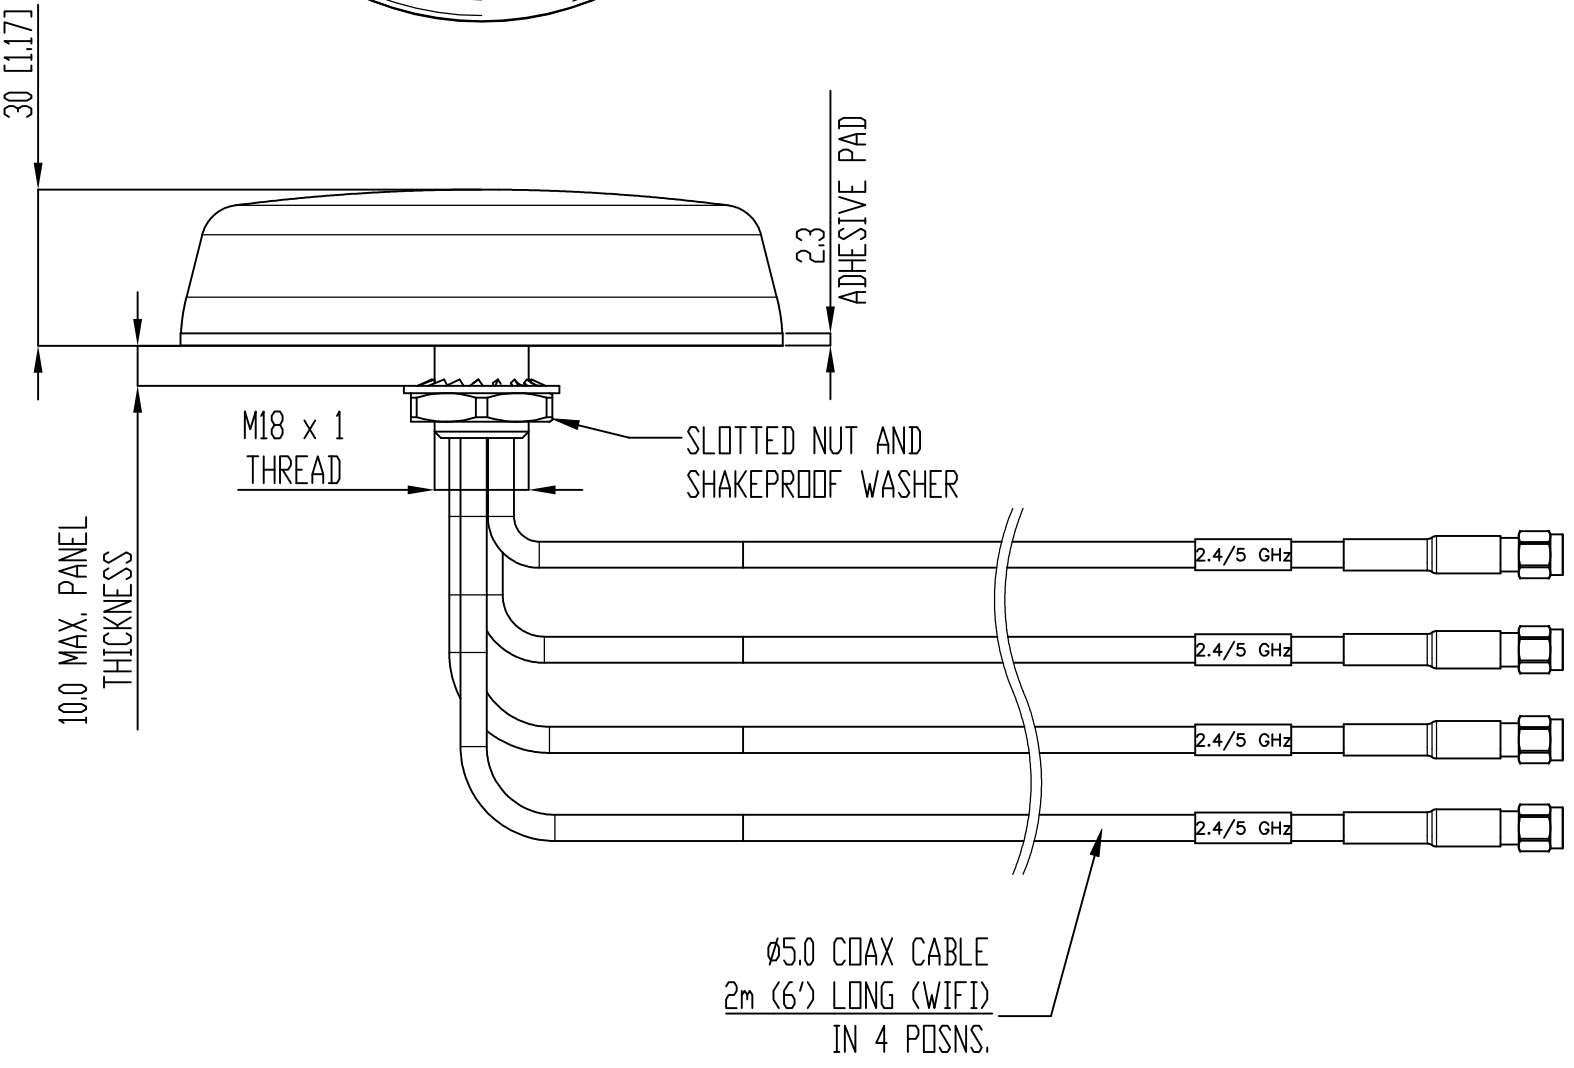

REVISIONS				
P	LTR	DESCRIPTION	DATE	APVD
A		INITIAL RELEASE	27NOV2018	GK ES

- NOTES:
- OPERATING FREQUENCIES:
WIFI FEED: 2400/4900-6000 MHz
 - ALL MATERIALS SUPPLIED MUST BE RoHS2 (DIRECTIVE 2011/65/EU) COMPLIANT AND MUST NOT CONTAIN ANY SUBSTANCES OF VERY HIGH CONCERN (SVHCs) LISTED UNDER REACH OR POLY-AROMATIC HYDROCARBONS (PAHs), OR PERSISTENT ORGANIC POLLUTANTS (POPs) CONTROLLED BY THE STOCKHOLM CONVENTION.
 - PATTERN: OMNI-DIRECTIONAL.
 - MAX. INPUT POWER: 10W.
 - OPERATING TEMPERATURE: -30°/+70°C (-22°/+158°F).
 - MATERIAL: GELOY HRA 222F.
 - CABLE MATERIAL: CS32 FLAME RETARDANT TO UN118.01/EN6722/EN45545-2
 - WEIGHT: 225g.
 - TESTED AND APPROVED ACCORDING TO EN45545-2(HL1-3)

2344721-6	CEILING MOUNT ANTENNA MIMO 4X4	RIGHT-ANGLED N PLUGS	WHITE
2344721-5	CEILING MOUNT ANTENNA MIMO 3X3		
2344721-4	CEILING MOUNT ANTENNA MIMO 2X2	REVERSE POLARITY SMA PLUGS	
2344721-3	CEILING MOUNT ANTENNA MIMO 4X4		
2344721-2	CEILING MOUNT ANTENNA MIMO 3X3		
2344721-1	CEILING MOUNT ANTENNA MIMO 2X2		
TE P/N	DESCRIPTION	TERMINATION	COLOR

THIS DRAWING IS A CONTROLLED DOCUMENT.		DWN GOPALKRISHNA H.V.	TE Connectivity	
DIMENSIONS: mm [INCHES]		CHK E STELLINGA	CEILING MOUNT ANTENNA MIMO	
TOLERANCES UNLESS OTHERWISE SPECIFIED:		APVD E STELLINGA	-	
0 PLC ± 0.5		PRODUCT SPEC	-	
1 PLC ± 0.2		APPLICATION SPEC	-	
2 PLC ± 0.1		SIZE	A2	00779
3 PLC ± -		CAGE CODE	C-2344721	DRAWING NO
4 PLC ± -		WEIGHT	0	RESTRICTED TO
ANGLES ± 1°		CUSTOMER DRAWING		
MATERIAL		SCALE 1:1		SHEET 1 of 1
FINISH		REV A		