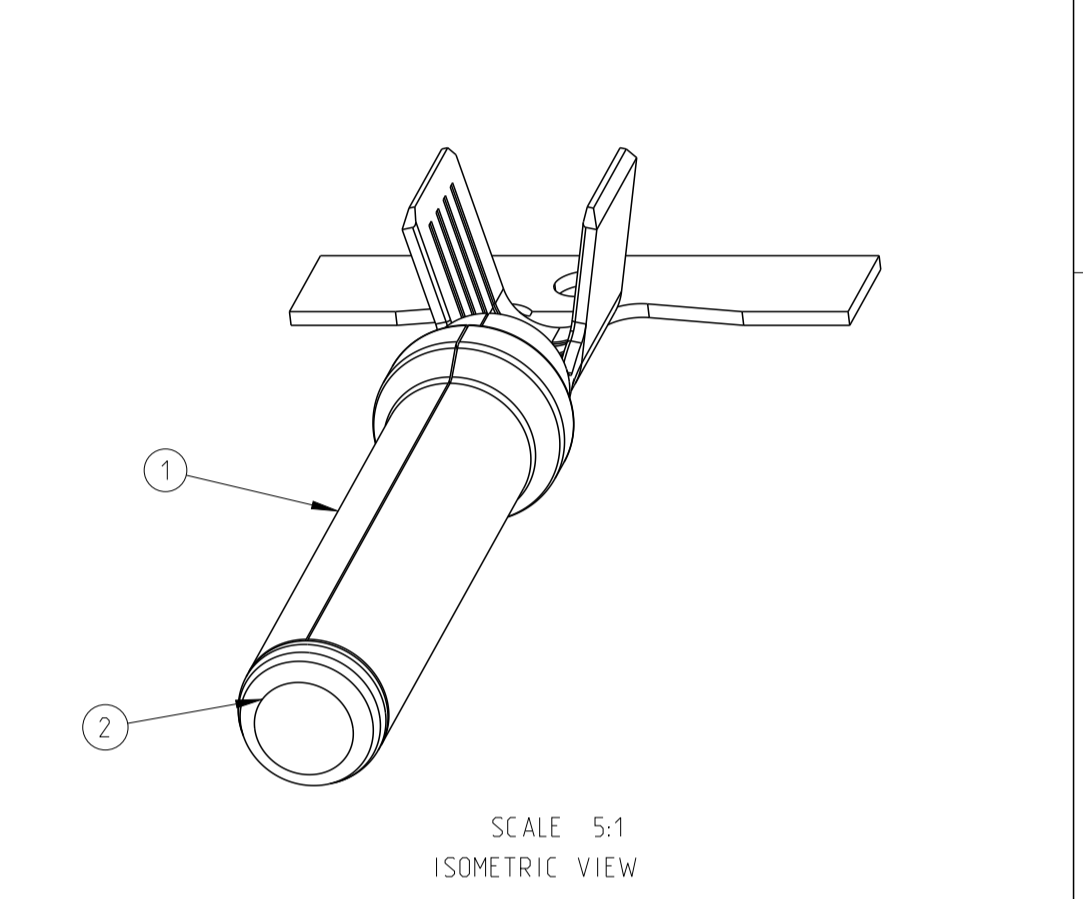

REVISIONS					
REV	LTN	DESCRIPTION	DATE	DMN	APVD
C		INITIAL RELEASE	30AUG2021	J.Y	I.Y
C1		REVISE,ADD PN 2-2349180-2	06MAR2023	J.Z	W.Z
C2		ADD PN *-2349180-3	15MAY2023	J.Z	W.Z

1. PACKAGING: REEL
2. SUITABLE FOR SOCKET CONTACT: SEE DRAWING 2349177