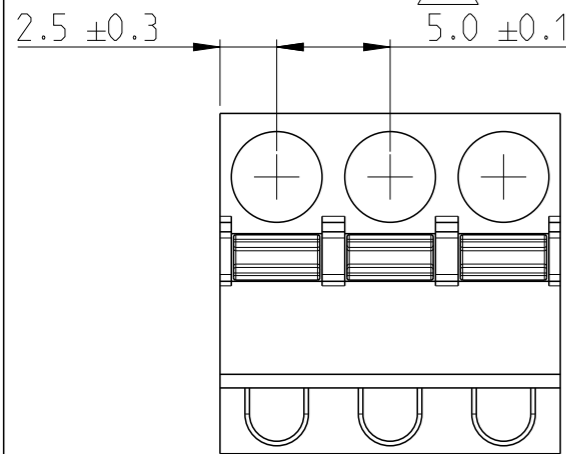

P	LTR	DESCRIPTION	DATE	DWN	APVD
A		RELEASED FOR PRODUCTION	06AUG2019	RK	PS

NOTES:

- MATERIALS & FINISH
 HOUSING : PA66, UL94 V0, COLOR - GREEN
 PUSH BUTTON : PA66, COLOR - ORANGE.
 CONTACT : COPPER ALLOY, TIN PLATED
 SPRING : STAINLESS STEEL
- MECHANICAL
 WIRE STRIPPING LENGTH : 12-13 mm
- ELECTRICAL
 WIRE RANGE : 12-26 AWG
 RATED VOLTAGE : 300V
 RATED CURRENT : 16A
 INSULATION RESISTANCE : >2000 M Ohm (500V DC)
- OPERATING TEMPERATURE RANGE : -40°C TO +105°C

△ 5 TOLERANCE NOT CUMULATIVE

80.0	16	1-2350397-6
75.0	15	1-2350397-5
70.0	14	1-2350397-4
65.0	13	1-2350397-3
60.0	12	1-2350397-2
55.0	11	1-2350397-1
50.0	10	1-2350397-0
45.0	9	2350397-9
40.0	8	2350397-8
35.0	7	2350397-7
30.0	6	2350397-6
25.0	5	2350397-5
20.0	4	2350397-4
15.0	3	2350397-3
10.0	2	2350397-2
DIM A	NO. OF POS	PART NUMBER

THIS DRAWING IS A CONTROLLED DOCUMENT.		DWN 08APR2019 RAGHAVENDRA.K	TE Connectivity			
DIMENSIONS: mm		CHK 01JUL2019 KARTHIK.JK				
TOLERANCES UNLESS OTHERWISE SPECIFIED:		APVD 02JUL2019 PRASHANH.S	NAME SPRING FEMALE PLG, GREEN 5.00mm PITCH			
0 PLC ± 1 PLC ± 2 PLC ± 3 PLC ± 4 PLC ± ANGLES ±		PRODUCT SPEC -	APPLICATION SPEC -			
MATERIAL SEE NOTES		WEIGHT -	SIZE A3	CAGE CODE 00779	DRAWING NO C-2350397	RESTRICTED TO -
-		CUSTOMER DRAWING		SCALE 3:1	SHEET 1 OF 1	REV A