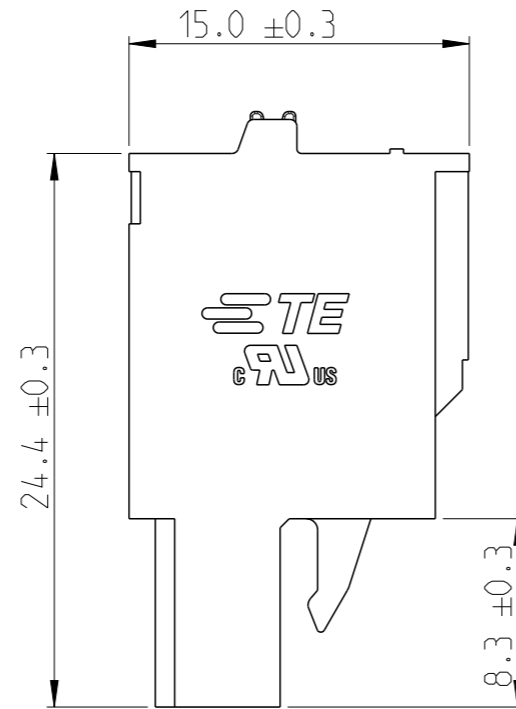

P	LTR	DESCRIPTION	DATE	DWN	APVD
A		RELEASED FOR PRODUCTION	06AUG2019	RK	PS

NOTES:

- MATERIALS & FINISH
 HOUSING : PA66, UL94 V0, COLOR - GREEN
 PUSH BUTTON : PA66, COLOR - ORANGE.
 CONTACT : COPPER ALLOY, TIN PLATED
 SPRING : STAINLESS STEEL
- MECHANICAL
 WIRE STRIPPING LENGTH : 12-13 mm
- ELECTRICAL
 WIRE RANGE : 12-26 AWG
 RATED VOLTAGE : 300V
 RATED CURRENT : 16A
 INSULATION RESISTANCE : >2000 M Ohm (500V DC)
- OPERATING TEMPERATURE RANGE : -40°C TO +105°C

△ 5 TOLERANCE NOT CUMULATIVE

80.0	16	1-2350397-6
75.0	15	1-2350397-5
70.0	14	1-2350397-4
65.0	13	1-2350397-3
60.0	12	1-2350397-2
55.0	11	1-2350397-1
50.0	10	1-2350397-0
45.0	9	2350397-9
40.0	8	2350397-8
35.0	7	2350397-7
30.0	6	2350397-6
25.0	5	2350397-5
20.0	4	2350397-4
15.0	3	2350397-3
10.0	2	2350397-2
DIM A	NO. OF POS	PART NUMBER

THIS DRAWING IS A CONTROLLED DOCUMENT.		DWN 08APR2019 RAGHAVENDRA.K	TE Connectivity			
DIMENSIONS: mm		CHK 01JUL2019 KARTHIK.JK				
TOLERANCES UNLESS OTHERWISE SPECIFIED:		APVD 02JUL2019 PRASHANH.S	NAME SPRING FEMALE PLG, GREEN 5.00mm PITCH			
0 PLC ± 1 PLC ± 2 PLC ± 3 PLC ± 4 PLC ± ANGLES ±		PRODUCT SPEC -	APPLICATION SPEC -			
MATERIAL SEE NOTES		WEIGHT -	SIZE A3	CAGE CODE 00779	DRAWING NO C-2350397	RESTRICTED TO -
-		CUSTOMER DRAWING		SCALE 3:1	SHEET 1 OF 1	REV A