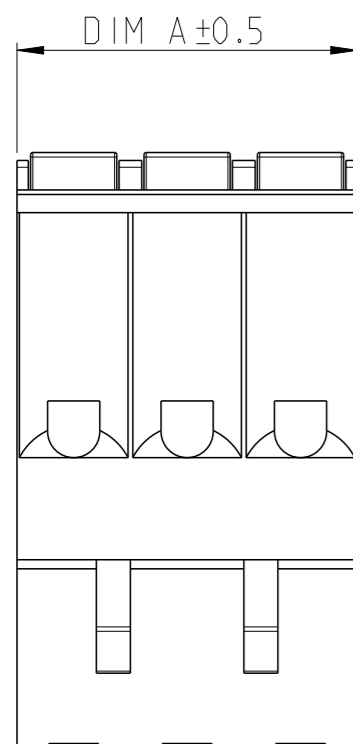

P	LTR	DESCRIPTION	DATE	DWN	APVD
A		RELEASED FOR PRODUCTION	06AUG2019	RK	PS

NOTES:

- MATERIALS & FINISH  
 HOUSING : PA66, UL94 V0, COLOR - GREEN  
 PUSH BUTTON : PA66, COLOR - ORANGE.  
 CONTACT : COPPER ALLOY, TIN PLATED  
 SPRING : STAINLESS STEEL
- MECHANICAL  
 WIRE STRIPPING LENGTH : 12-13 mm
- ELECTRICAL  
 WIRE RANGE : 12-26 AWG  
 RATED VOLTAGE : 300V  
 RATED CURRENT : 16A  
 INSULATION RESISTANCE : >2000 M Ohm (500V DC)
- OPERATING TEMPERATURE RANGE : -40°C TO +105°C

△ 5 TOLERANCE NOT CUMULATIVE

80.0	16	1-2350397-6
75.0	15	1-2350397-5
70.0	14	1-2350397-4
65.0	13	1-2350397-3
60.0	12	1-2350397-2
55.0	11	1-2350397-1
50.0	10	1-2350397-0
45.0	9	2350397-9
40.0	8	2350397-8
35.0	7	2350397-7
30.0	6	2350397-6
25.0	5	2350397-5
20.0	4	2350397-4
15.0	3	2350397-3
10.0	2	2350397-2
DIM A	NO. OF POS	PART NUMBER

THIS DRAWING IS A CONTROLLED DOCUMENT.		DWN 08APR2019 RAGHAVENDRA.K	TE Connectivity			
DIMENSIONS: mm		CHK 01JUL2019 KARTHIK.JK				
TOLERANCES UNLESS OTHERWISE SPECIFIED:		APVD 02JUL2019 PRASHANH.S	NAME SPRING FEMALE PLG, GREEN 5.00mm PITCH			
0 PLC ± 1 PLC ± 2 PLC ± 3 PLC ± 4 PLC ± ANGLES ±		PRODUCT SPEC -	APPLICATION SPEC -			
MATERIAL SEE NOTES		WEIGHT -	SIZE A3	CAGE CODE 00779	DRAWING NO C-2350397	RESTRICTED TO -
-		CUSTOMER DRAWING		SCALE 3:1	SHEET 1 OF 1	REV A