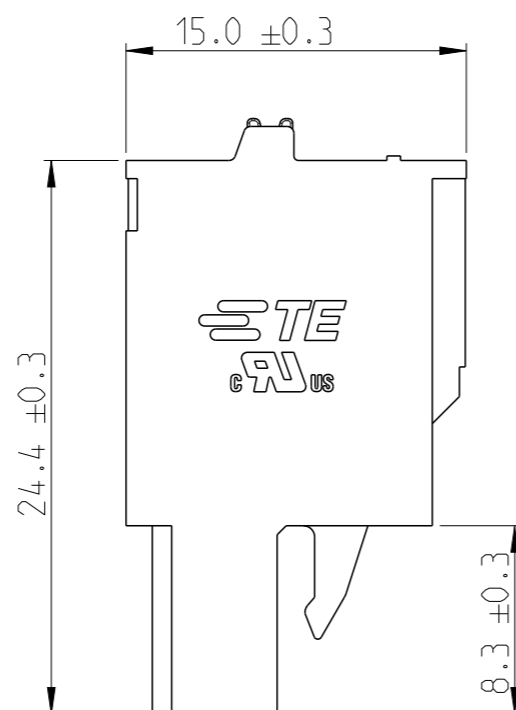

P	LTR	DESCRIPTION	DATE	DWN	APVD
A		RELEASED FOR PRODUCTION	06AUG2019	RK	PS

NOTES:

- MATERIALS & FINISH  
 HOUSING : PA66, UL94 V0, COLOR - GREEN  
 PUSH BUTTON : PA66, COLOR - ORANGE.  
 CONTACT : COPPER ALLOY, TIN PLATED  
 SPRING : STAINLESS STEEL
- MECHANICAL  
 WIRE STRIPPING LENGTH : 12-13 mm
- ELECTRICAL  
 WIRE RANGE : 12-26 AWG  
 RATED VOLTAGE : 300V  
 RATED CURRENT : 16A  
 INSULATION RESISTANCE : >2000 M Ohm (500V DC)
- OPERATING TEMPERATURE RANGE : -40°C TO +105°C

△ 5 TOLERANCE NOT CUMULATIVE

80.0	16	1-2350397-6
75.0	15	1-2350397-5
70.0	14	1-2350397-4
65.0	13	1-2350397-3
60.0	12	1-2350397-2
55.0	11	1-2350397-1
50.0	10	1-2350397-0
45.0	9	2350397-9
40.0	8	2350397-8
35.0	7	2350397-7
30.0	6	2350397-6
25.0	5	2350397-5
20.0	4	2350397-4
15.0	3	2350397-3
10.0	2	2350397-2
DIM A	NO. OF POS	PART NUMBER

THIS DRAWING IS A CONTROLLED DOCUMENT.		DWN 08APR2019 RAGHAVENDRA.K	TE Connectivity			
DIMENSIONS: mm		CHK 01JUL2019 KARTHIK.JK				
TOLERANCES UNLESS OTHERWISE SPECIFIED:		APVD 02JUL2019 PRASHANH.S	NAME SPRING FEMALE PLG, GREEN 5.00mm PITCH			
0 PLC ± 1 PLC ± 2 PLC ± 3 PLC ± 4 PLC ± ANGLES ±		PRODUCT SPEC -	APPLICATION SPEC -			
MATERIAL SEE NOTES		WEIGHT -	SIZE A3	CAGE CODE 00779	DRAWING NO C-2350397	RESTRICTED TO -
-		CUSTOMER DRAWING		SCALE 3:1	SHEET 1 OF 1	REV A