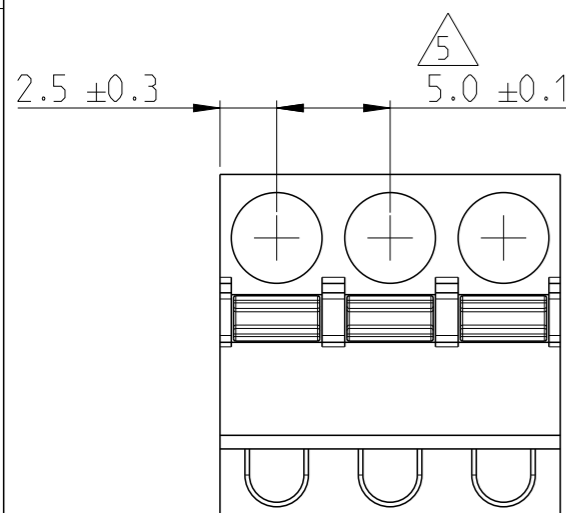

P	LTR	DESCRIPTION	DATE	DWN	APVD
A		RELEASED FOR PRODUCTION	06AUG2019	RK	PS

NOTES:

- MATERIALS & FINISH  
 HOUSING : PA66, UL94 V0, COLOR - GREEN  
 PUSH BUTTON : PA66, COLOR - ORANGE.  
 CONTACT : COPPER ALLOY, TIN PLATED  
 SPRING : STAINLESS STEEL
- MECHANICAL  
 WIRE STRIPPING LENGTH : 12-13 mm
- ELECTRICAL  
 WIRE RANGE : 12-26 AWG  
 RATED VOLTAGE : 300V  
 RATED CURRENT : 16A  
 INSULATION RESISTANCE : >2000 M Ohm (500V DC)
- OPERATING TEMPERATURE RANGE : -40°C TO +105°C

△ 5 TOLERANCE NOT CUMULATIVE

80.0	16	1-2350397-6
75.0	15	1-2350397-5
70.0	14	1-2350397-4
65.0	13	1-2350397-3
60.0	12	1-2350397-2
55.0	11	1-2350397-1
50.0	10	1-2350397-0
45.0	9	2350397-9
40.0	8	2350397-8
35.0	7	2350397-7
30.0	6	2350397-6
25.0	5	2350397-5
20.0	4	2350397-4
15.0	3	2350397-3
10.0	2	2350397-2
DIM A	NO. OF POS	PART NUMBER

THIS DRAWING IS A CONTROLLED DOCUMENT.		DWN 08APR2019 RAGHAVENDRA.K	TE Connectivity			
DIMENSIONS: mm		CHK 01JUL2019 KARTHIK.JK				
TOLERANCES UNLESS OTHERWISE SPECIFIED:		APVD 02JUL2019 PRASHANH.S	NAME SPRING FEMALE PLG, GREEN 5.00mm PITCH			
0 PLC ± 1 PLC ± 2 PLC ± 3 PLC ± 4 PLC ± ANGLES ±		PRODUCT SPEC -	APPLICATION SPEC -			
MATERIAL SEE NOTES		WEIGHT -	SIZE A3	CAGE CODE 00779	DRAWING NO C-2350397	RESTRICTED TO -
-		CUSTOMER DRAWING		SCALE 3:1	SHEET 1 OF 1	REV A