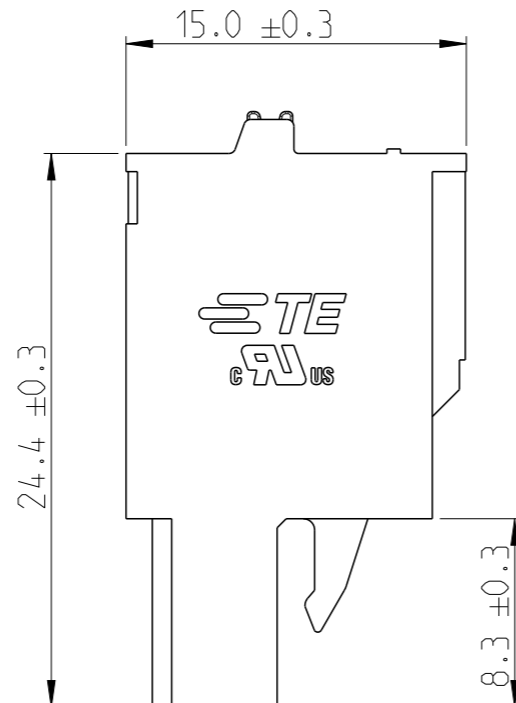

P	LTR	DESCRIPTION	DATE	DWN	APVD
A		RELEASED FOR PRODUCTION	06AUG2019	RK	PS

NOTES:

- MATERIALS & FINISH
 HOUSING : PA66, UL94 V0, COLOR - GREEN
 PUSH BUTTON : PA66, COLOR - ORANGE.
 CONTACT : COPPER ALLOY, TIN PLATED
 SPRING : STAINLESS STEEL
- MECHANICAL
 WIRE STRIPPING LENGTH : 12-13 mm
- ELECTRICAL
 WIRE RANGE : 12-26 AWG
 RATED VOLTAGE : 300V
 RATED CURRENT : 16A
 INSULATION RESISTANCE : >2000 M Ohm (500V DC)
- OPERATING TEMPERATURE RANGE : -40°C TO +105°C

△ 5 TOLERANCE NOT CUMULATIVE

80.0	16	1-2350397-6
75.0	15	1-2350397-5
70.0	14	1-2350397-4
65.0	13	1-2350397-3
60.0	12	1-2350397-2
55.0	11	1-2350397-1
50.0	10	1-2350397-0
45.0	9	2350397-9
40.0	8	2350397-8
35.0	7	2350397-7
30.0	6	2350397-6
25.0	5	2350397-5
20.0	4	2350397-4
15.0	3	2350397-3
10.0	2	2350397-2
DIM A	NO. OF POS	PART NUMBER

THIS DRAWING IS A CONTROLLED DOCUMENT.		DWN 08APR2019 RAGHAVENDRA.K	TE Connectivity				
DIMENSIONS: mm		CHK 01JUL2019 KARTHIK.JK			NAME SPRING FEMALE PLG, GREEN 5.00mm PITCH		
TOLERANCES UNLESS OTHERWISE SPECIFIED:		APVD 02JUL2019 PRASHANH.S	PRODUCT SPEC				
0 PLC ± 1 PLC ± 2 PLC ± 3 PLC ± 4 PLC ± ANGLES ±		APPLICATION SPEC	SIZE	CAGE CODE	DRAWING NO	RESTRICTED TO	
MATERIAL SEE NOTES		FINISH SEE NOTES	WEIGHT	A3	00779	©-2350397	-
-		CUSTOMER DRAWING		SCALE	3:1	SHEET	1 OF 1
-		-		REV		A	