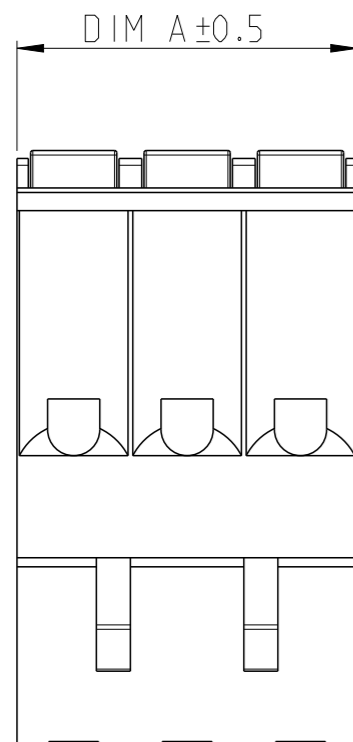

P	LTR	DESCRIPTION	DATE	DWN	APVD
A		RELEASED FOR PRODUCTION	06AUG2019	RK	PS

NOTES:

- MATERIALS & FINISH
 HOUSING : PA66, UL94 V0, COLOR - GREEN
 PUSH BUTTON : PA66, COLOR - ORANGE.
 CONTACT : COPPER ALLOY, TIN PLATED
 SPRING : STAINLESS STEEL
- MECHANICAL
 WIRE STRIPPING LENGTH : 12-13 mm
- ELECTRICAL
 WIRE RANGE : 12-26 AWG
 RATED VOLTAGE : 300V
 RATED CURRENT : 16A
 INSULATION RESISTANCE : >2000 M Ohm (500V DC)
- OPERATING TEMPERATURE RANGE : -40°C TO +105°C

△ 5 TOLERANCE NOT CUMULATIVE

80.0	16	1-2350397-6
75.0	15	1-2350397-5
70.0	14	1-2350397-4
65.0	13	1-2350397-3
60.0	12	1-2350397-2
55.0	11	1-2350397-1
50.0	10	1-2350397-0
45.0	9	2350397-9
40.0	8	2350397-8
35.0	7	2350397-7
30.0	6	2350397-6
25.0	5	2350397-5
20.0	4	2350397-4
15.0	3	2350397-3
10.0	2	2350397-2
DIM A	NO. OF POS	PART NUMBER

THIS DRAWING IS A CONTROLLED DOCUMENT.		DWN 08APR2019 RAGHAVENDRA.K	TE Connectivity				
DIMENSIONS: mm		CHK 01JUL2019 KARTHIK.JK			NAME SPRING FEMALE PLG, GREEN 5.00mm PITCH		
TOLERANCES UNLESS OTHERWISE SPECIFIED:		APVD 02JUL2019 PRASHANH.S	PRODUCT SPEC				
0 PLC ± 1 PLC ± 2 PLC ± 3 PLC ± 4 PLC ± ANGLES ±		APPLICATION SPEC	SIZE	CAGE CODE	DRAWING NO	RESTRICTED TO	
MATERIAL SEE NOTES		FINISH SEE NOTES	WEIGHT	A3	00779	©-2350397	-
-		CUSTOMER DRAWING		SCALE	3:1	SHEET	1 OF 1
-		-		REV		A	