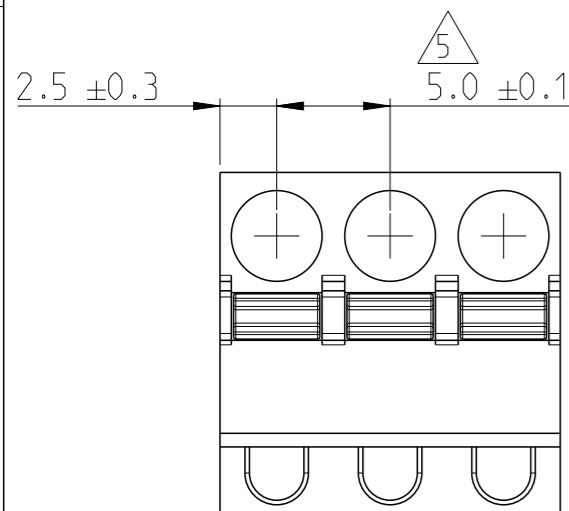

P	LTR	DESCRIPTION	DATE	DWN	APVD
A		RELEASED FOR PRODUCTION	06AUG2019	RK	PS

NOTES:

- MATERIALS & FINISH
 HOUSING : PA66, UL94 V0, COLOR - GREEN
 PUSH BUTTON : PA66, COLOR - ORANGE.
 CONTACT : COPPER ALLOY, TIN PLATED
 SPRING : STAINLESS STEEL
- MECHANICAL
 WIRE STRIPPING LENGTH : 12-13 mm
- ELECTRICAL
 WIRE RANGE : 12-26 AWG
 RATED VOLTAGE : 300V
 RATED CURRENT : 16A
 INSULATION RESISTANCE : >2000 M Ohm (500V DC)
- OPERATING TEMPERATURE RANGE : -40°C TO +105°C

△ 5 TOLERANCE NOT CUMULATIVE

80.0	16	1-2350397-6
75.0	15	1-2350397-5
70.0	14	1-2350397-4
65.0	13	1-2350397-3
60.0	12	1-2350397-2
55.0	11	1-2350397-1
50.0	10	1-2350397-0
45.0	9	2350397-9
40.0	8	2350397-8
35.0	7	2350397-7
30.0	6	2350397-6
25.0	5	2350397-5
20.0	4	2350397-4
15.0	3	2350397-3
10.0	2	2350397-2
DIM A	NO. OF POS	PART NUMBER

THIS DRAWING IS A CONTROLLED DOCUMENT.		DWN 08APR2019 RAGHAVENDRA.K	TE Connectivity				
DIMENSIONS: mm		CHK 01JUL2019 KARTHIK.JK			NAME SPRING FEMALE PLG, GREEN 5.00mm PITCH		
TOLERANCES UNLESS OTHERWISE SPECIFIED:		APVD 02JUL2019 PRASHANH.S	PRODUCT SPEC				
0 PLC ± 1 PLC ± 2 PLC ± 3 PLC ± 4 PLC ± ANGLES ±		APPLICATION SPEC	SIZE	CAGE CODE	DRAWING NO	RESTRICTED TO	
MATERIAL SEE NOTES		FINISH SEE NOTES	WEIGHT	A3	00779	©-2350397	-
-		CUSTOMER DRAWING		SCALE	3:1	SHEET	1 OF 1
-		-		REV		A	