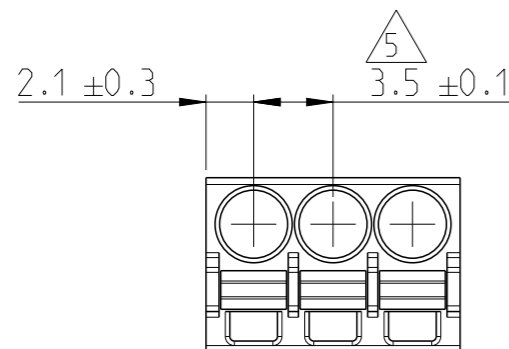

REVISIONS

P	LTR	DESCRIPTION	DATE	DWN	APVD
A		RELEASED FOR PRODUCTION	06AUG2019	RK	PS

1:1

NOTES:

- MATERIALS & FINISH  
 HOUSING : PA66, UL94 V0, COLOR - GREEN  
 PUSH BUTTON : PA66, COLOR - ORANGE.  
 CONTACT : COPPER ALLOY, TIN PLATED  
 SPRING : STAINLESS STEEL
- MECHANICAL  
 WIRE STRIPPING LENGTH : 9.0-10.0 mm
- ELECTRICAL  
 WIRE RANGE : 16-24 AWG  
 RATED VOLTAGE : 150V  
 RATED CURRENT : 8A  
 INSULATION RESISTANCE : >2000 M Ohm (500V DC)
- OPERATING TEMPERATURE RANGE : -40°C TO +105°C

△5 TOLERANCE NOT CUMULATIVE

56.7	16	1-2350398-6
53.2	15	1-2350398-5
49.7	14	1-2350398-4
46.2	13	1-2350398-3
42.7	12	1-2350398-2
39.2	11	1-2350398-1
35.7	10	1-2350398-0
32.2	9	2350398-9
28.7	8	2350398-8
25.2	7	2350398-7
21.7	6	2350398-6
18.2	5	2350398-5
14.7	4	2350398-4
11.2	3	2350398-3
7.7	2	2350398-2
DIM A	NO. OF POS	PART NUMBER

THIS DRAWING IS A CONTROLLED DOCUMENT.		DWN 05APR2019 RAGHAVENDRA.K	TE Connectivity			
DIMENSIONS: mm		CHK 01JUL2019 KARTHIK.JK				
TOLERANCES UNLESS OTHERWISE SPECIFIED:		APVD 02JUL2019 PRASHANTH.S	NAME SPRING FEMALE PLUG, GREEN 3.50mm PITCH			
		PRODUCT SPEC -	APPLICATION SPEC -			
MATERIAL SEE NOTES		FINISH SEE NOTES	SIZE A3	CAGE CODE 00779	DRAWING NO C-2350398	RESTRICTED TO -
-		CUSTOMER DRAWING		SCALE 3:1	SHEET 1 OF 1	REV A