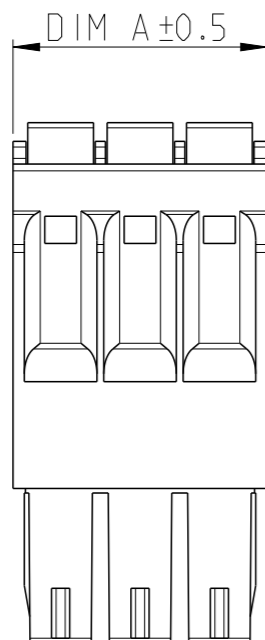

REVISIONS

P	LTR	DESCRIPTION	DATE	DWN	APVD
A		RELEASED FOR PRODUCTION	06AUG2019	RK	PS

1:1

NOTES:

- MATERIALS & FINISH  
 HOUSING : PA66, UL94 V0, COLOR - GREEN  
 PUSH BUTTON : PA66, COLOR - ORANGE.  
 CONTACT : COPPER ALLOY, TIN PLATED  
 SPRING : STAINLESS STEEL
- MECHANICAL  
 WIRE STRIPPING LENGTH : 9.0-10.0 mm
- ELECTRICAL  
 WIRE RANGE : 16-24 AWG  
 RATED VOLTAGE : 150V  
 RATED CURRENT : 8A  
 INSULATION RESISTANCE : >2000 M Ohm (500V DC)
- OPERATING TEMPERATURE RANGE : -40°C TO +105°C

△5 TOLERANCE NOT CUMULATIVE

56.7	16	1-2350398-6
53.2	15	1-2350398-5
49.7	14	1-2350398-4
46.2	13	1-2350398-3
42.7	12	1-2350398-2
39.2	11	1-2350398-1
35.7	10	1-2350398-0
32.2	9	2350398-9
28.7	8	2350398-8
25.2	7	2350398-7
21.7	6	2350398-6
18.2	5	2350398-5
14.7	4	2350398-4
11.2	3	2350398-3
7.7	2	2350398-2
DIM A	NO. OF POS	PART NUMBER

THIS DRAWING IS A CONTROLLED DOCUMENT.		DWN 05APR2019 RAGHAVENDRA.K	TE Connectivity			
DIMENSIONS: mm		CHK 01JUL2019 KARTHIK.JK				
TOLERANCES UNLESS OTHERWISE SPECIFIED:		APVD 02JUL2019 PRASHANTH.S	NAME SPRING FEMALE PLUG, GREEN 3.50mm PITCH			
		PRODUCT SPEC -	APPLICATION SPEC -			
MATERIAL SEE NOTES		FINISH SEE NOTES	SIZE A3	CAGE CODE 00779	DRAWING NO C-2350398	RESTRICTED TO -
-		CUSTOMER DRAWING		SCALE 3:1	SHEET 1 OF 1	REV A