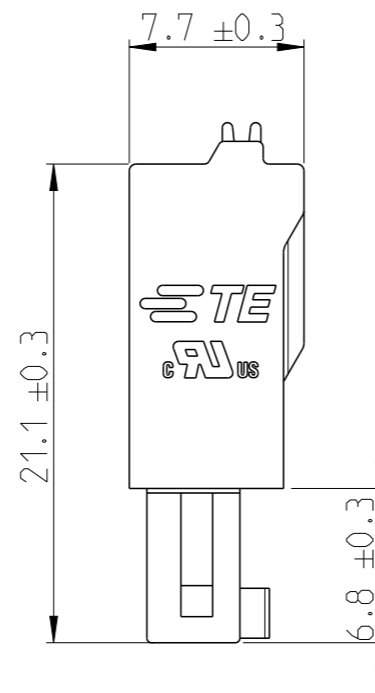

REVISIONS

P	LTR	DESCRIPTION	DATE	DWN	APVD
A		RELEASED FOR PRODUCTION	06AUG2019	RK	PS

1:1

NOTES:

- MATERIALS & FINISH  
 HOUSING : PA66, UL94 V0, COLOR - GREEN  
 PUSH BUTTON : PA66, COLOR - ORANGE.  
 CONTACT : COPPER ALLOY, TIN PLATED  
 SPRING : STAINLESS STEEL
- MECHANICAL  
 WIRE STRIPPING LENGTH : 9.0-10.0 mm
- ELECTRICAL  
 WIRE RANGE : 16-24 AWG  
 RATED VOLTAGE : 150V  
 RATED CURRENT : 8A  
 INSULATION RESISTANCE : >2000 M Ohm (500V DC)
- OPERATING TEMPERATURE RANGE : -40°C TO +105°C

△5 TOLERANCE NOT CUMULATIVE

56.7	16	1-2350398-6
53.2	15	1-2350398-5
49.7	14	1-2350398-4
46.2	13	1-2350398-3
42.7	12	1-2350398-2
39.2	11	1-2350398-1
35.7	10	1-2350398-0
32.2	9	2350398-9
28.7	8	2350398-8
25.2	7	2350398-7
21.7	6	2350398-6
18.2	5	2350398-5
14.7	4	2350398-4
11.2	3	2350398-3
7.7	2	2350398-2
DIM A	NO. OF POS	PART NUMBER

THIS DRAWING IS A CONTROLLED DOCUMENT.		DWN 05APR2019 RAGHAVENDRA.K	TE Connectivity			
DIMENSIONS: mm		CHK 01JUL2019 KARTHIK.JK				
TOLERANCES UNLESS OTHERWISE SPECIFIED:		APVD 02JUL2019 PRASHANTH.S	NAME SPRING FEMALE PLUG, GREEN 3.50mm PITCH			
		PRODUCT SPEC -	APPLICATION SPEC -			
MATERIAL SEE NOTES		FINISH SEE NOTES	SIZE A3	CAGE CODE 00779	DRAWING NO C-2350398	RESTRICTED TO -
-		CUSTOMER DRAWING		SCALE 3:1	SHEET 1 OF 1	REV A