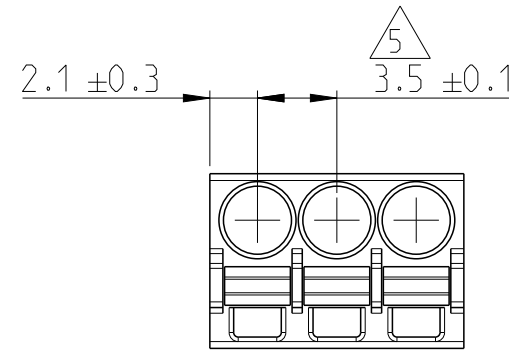

P	LTR	DESCRIPTION	DATE	DWN	APVD
A		RELEASED FOR PRODUCTION	06AUG2019	RK	PS

1:1

NOTES:

- MATERIALS & FINISH
 HOUSING : PA66, UL94 V0, COLOR - GREEN
 PUSH BUTTON : PA66, COLOR - ORANGE.
 CONTACT : COPPER ALLOY, TIN PLATED
 SPRING : STAINLESS STEEL
- MECHANICAL
 WIRE STRIPPING LENGTH : 9.0-10.0 mm
- ELECTRICAL
 WIRE RANGE : 16-24 AWG
 RATED VOLTAGE : 150V
 RATED CURRENT : 8A
 INSULATION RESISTANCE : >2000 M Ohm (500V DC)
- OPERATING TEMPERATURE RANGE : -40°C TO +105°C

△ TOLERANCE NOT CUMULATIVE

56.7	16	1-2350398-6
53.2	15	1-2350398-5
49.7	14	1-2350398-4
46.2	13	1-2350398-3
42.7	12	1-2350398-2
39.2	11	1-2350398-1
35.7	10	1-2350398-0
32.2	9	2350398-9
28.7	8	2350398-8
25.2	7	2350398-7
21.7	6	2350398-6
18.2	5	2350398-5
14.7	4	2350398-4
11.2	3	2350398-3
7.7	2	2350398-2
DIM A	NO. OF POS	PART NUMBER

THIS DRAWING IS A CONTROLLED DOCUMENT.		DWN 05APR2019 RAGHAVENDRA.K	TE Connectivity	
DIMENSIONS: mm		CHK 01JUL2019 KARTHIK.JK		
TOLERANCES UNLESS OTHERWISE SPECIFIED:		APVD 02JUL2019 PRASHANTH.S	NAME SPRING FEMALE PLUG, GREEN 3.50mm PITCH	
0 PLC ± 1 PLC ± 2 PLC ± 3 PLC ± 4 PLC ± ANGLES ±		PRODUCT SPEC -	APPLICATION SPEC -	
MATERIAL SEE NOTES		FINISH SEE NOTES	WEIGHT -	SIZE A3
-		CUSTOMER DRAWING		CAGE CODE 00779 DRAWING NO. 2350398 RESTRICTED TO -
-		SCALE 3:1		SHEET 1 OF 1
-		REV A		