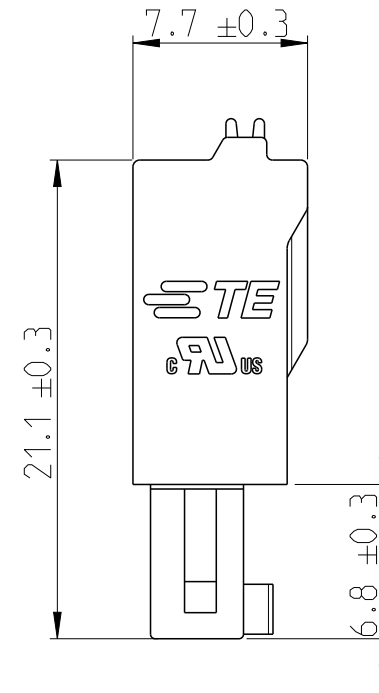

P	LTR	DESCRIPTION	DATE	DWN	APVD
A		RELEASED FOR PRODUCTION	06AUG2019	RK	PS

1:1

NOTES:

- MATERIALS & FINISH
 HOUSING : PA66, UL94 V0, COLOR - GREEN
 PUSH BUTTON : PA66, COLOR - ORANGE.
 CONTACT : COPPER ALLOY, TIN PLATED
 SPRING : STAINLESS STEEL
- MECHANICAL
 WIRE STRIPPING LENGTH : 9.0-10.0 mm
- ELECTRICAL
 WIRE RANGE : 16-24 AWG
 RATED VOLTAGE : 150V
 RATED CURRENT : 8A
 INSULATION RESISTANCE : >2000 M Ohm (500V DC)
- OPERATING TEMPERATURE RANGE : -40°C TO +105°C

△ TOLERANCE NOT CUMULATIVE

56.7	16	1-2350398-6
53.2	15	1-2350398-5
49.7	14	1-2350398-4
46.2	13	1-2350398-3
42.7	12	1-2350398-2
39.2	11	1-2350398-1
35.7	10	1-2350398-0
32.2	9	2350398-9
28.7	8	2350398-8
25.2	7	2350398-7
21.7	6	2350398-6
18.2	5	2350398-5
14.7	4	2350398-4
11.2	3	2350398-3
7.7	2	2350398-2
DIM A	NO. OF POS	PART NUMBER

THIS DRAWING IS A CONTROLLED DOCUMENT.		DWN 05APR2019 RAGHAVENDRA.K	TE Connectivity	
DIMENSIONS: mm		CHK 01JUL2019 KARTHIK.JK		
TOLERANCES UNLESS OTHERWISE SPECIFIED:		APVD 02JUL2019 PRASHANTH.S	NAME SPRING FEMALE PLUG, GREEN 3.50mm PITCH	
0 PLC ± 1 PLC ± 2 PLC ± 3 PLC ± 4 PLC ± ANGLES ±		PRODUCT SPEC -	APPLICATION SPEC -	
MATERIAL SEE NOTES		FINISH SEE NOTES	WEIGHT -	SIZE A3
-		CUSTOMER DRAWING		CAGE CODE 00779 DRAWING NO. 2350398 RESTRICTED TO -
-		SCALE 3:1		SHEET 1 OF 1
-		REV A		