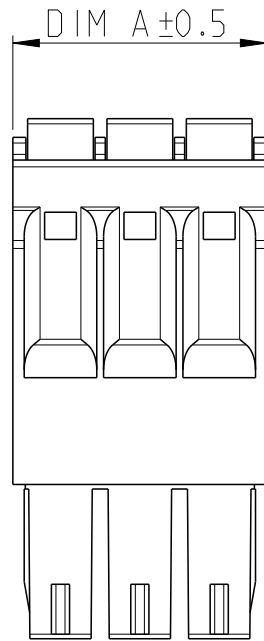

P	LTR	DESCRIPTION	DATE	DWN	APVD
A		RELEASED FOR PRODUCTION	06AUG2019	RK	PS

1:1

NOTES:

- MATERIALS & FINISH
 HOUSING : PA66, UL94 V0, COLOR - GREEN
 PUSH BUTTON : PA66, COLOR - ORANGE.
 CONTACT : COPPER ALLOY, TIN PLATED
 SPRING : STAINLESS STEEL
- MECHANICAL
 WIRE STRIPPING LENGTH : 9.0-10.0 mm
- ELECTRICAL
 WIRE RANGE : 16-24 AWG
 RATED VOLTAGE : 150V
 RATED CURRENT : 8A
 INSULATION RESISTANCE : >2000 M Ohm (500V DC)
- OPERATING TEMPERATURE RANGE : -40°C TO +105°C

△ TOLERANCE NOT CUMULATIVE

56.7	16	1-2350398-6
53.2	15	1-2350398-5
49.7	14	1-2350398-4
46.2	13	1-2350398-3
42.7	12	1-2350398-2
39.2	11	1-2350398-1
35.7	10	1-2350398-0
32.2	9	2350398-9
28.7	8	2350398-8
25.2	7	2350398-7
21.7	6	2350398-6
18.2	5	2350398-5
14.7	4	2350398-4
11.2	3	2350398-3
7.7	2	2350398-2
DIM A	NO. OF POS	PART NUMBER

THIS DRAWING IS A CONTROLLED DOCUMENT.		DWN 05APR2019 RAGHAVENDRA.K	TE Connectivity	
DIMENSIONS: mm		CHK 01JUL2019 KARTHIK.JK		
TOLERANCES UNLESS OTHERWISE SPECIFIED:		APVD 02JUL2019 PRASHANTH.S	NAME SPRING FEMALE PLUG, GREEN 3.50mm PITCH	
0 PLC ± 1 PLC ± 2 PLC ± 3 PLC ± 4 PLC ± ANGLES ±		PRODUCT SPEC -	APPLICATION SPEC -	
MATERIAL SEE NOTES		FINISH SEE NOTES	WEIGHT -	SIZE A3
-		CUSTOMER DRAWING		CAGE CODE 00779 DRAWING NO. 2350398 RESTRICTED TO -
-		SCALE 3:1		SHEET 1 OF 1
-		REV A		