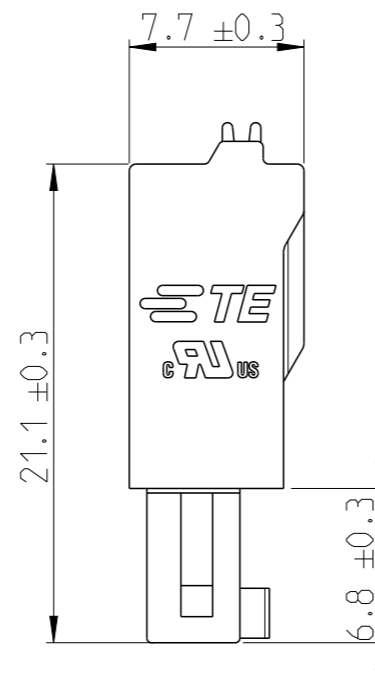

P	LTR	DESCRIPTION	DATE	DWN	APVD
A		RELEASED FOR PRODUCTION	06AUG2019	RK	PS

1:1

NOTES:

- MATERIALS & FINISH
 HOUSING : PA66, UL94 V0, COLOR - GREEN
 PUSH BUTTON : PA66, COLOR - ORANGE.
 CONTACT : COPPER ALLOY, TIN PLATED
 SPRING : STAINLESS STEEL
- MECHANICAL
 WIRE STRIPPING LENGTH : 9.0-10.0 mm
- ELECTRICAL
 WIRE RANGE : 16-24 AWG
 RATED VOLTAGE : 150V
 RATED CURRENT : 8A
 INSULATION RESISTANCE : >2000 M Ohm (500V DC)
- OPERATING TEMPERATURE RANGE : -40°C TO +105°C

△ TOLERANCE NOT CUMULATIVE

56.7	16	1-2350398-6
53.2	15	1-2350398-5
49.7	14	1-2350398-4
46.2	13	1-2350398-3
42.7	12	1-2350398-2
39.2	11	1-2350398-1
35.7	10	1-2350398-0
32.2	9	2350398-9
28.7	8	2350398-8
25.2	7	2350398-7
21.7	6	2350398-6
18.2	5	2350398-5
14.7	4	2350398-4
11.2	3	2350398-3
7.7	2	2350398-2
DIM A	NO. OF POS	PART NUMBER

THIS DRAWING IS A CONTROLLED DOCUMENT.		DWN 05APR2019 RAGHAVENDRA.K	TE Connectivity				
DIMENSIONS: mm		CHK 01JUL2019 KARTHIK.JK					
TOLERANCES UNLESS OTHERWISE SPECIFIED:		APVD 02JUL2019 PRASHANTH.S	NAME SPRING FEMALE PLUG, GREEN 3.50mm PITCH				
0 PLC ± 1 PLC ± 2 PLC ± 3 PLC ± 4 PLC ± ANGLES ±		PRODUCT SPEC -	APPLICATION SPEC -				
MATERIAL SEE NOTES		FINISH SEE NOTES	WEIGHT -	SIZE A3	CAGE CODE 00779	DRAWING NO C-2350398	RESTRICTED TO -
CUSTOMER DRAWING			SCALE 3:1	SHEET 1 OF 1	REV A		