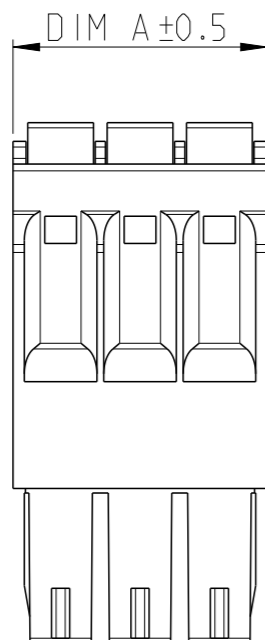

P	LTR	DESCRIPTION	DATE	DWN	APVD
A		RELEASED FOR PRODUCTION	06AUG2019	RK	PS

1:1

NOTES:

- MATERIALS & FINISH
 HOUSING : PA66, UL94 V0, COLOR - GREEN
 PUSH BUTTON : PA66, COLOR - ORANGE.
 CONTACT : COPPER ALLOY, TIN PLATED
 SPRING : STAINLESS STEEL
- MECHANICAL
 WIRE STRIPPING LENGTH : 9.0-10.0 mm
- ELECTRICAL
 WIRE RANGE : 16-24 AWG
 RATED VOLTAGE : 150V
 RATED CURRENT : 8A
 INSULATION RESISTANCE : >2000 M Ohm (500V DC)
- OPERATING TEMPERATURE RANGE : -40°C TO +105°C

△ TOLERANCE NOT CUMULATIVE

56.7	16	1-2350398-6
53.2	15	1-2350398-5
49.7	14	1-2350398-4
46.2	13	1-2350398-3
42.7	12	1-2350398-2
39.2	11	1-2350398-1
35.7	10	1-2350398-0
32.2	9	2350398-9
28.7	8	2350398-8
25.2	7	2350398-7
21.7	6	2350398-6
18.2	5	2350398-5
14.7	4	2350398-4
11.2	3	2350398-3
7.7	2	2350398-2
DIM A	NO. OF POS	PART NUMBER

THIS DRAWING IS A CONTROLLED DOCUMENT.		DWN 05APR2019 RAGHAVENDRA.K	TE Connectivity				
DIMENSIONS: mm		CHK 01JUL2019 KARTHIK.JK					
TOLERANCES UNLESS OTHERWISE SPECIFIED:		APVD 02JUL2019 PRASHANTH.S	NAME SPRING FEMALE PLUG, GREEN 3.50mm PITCH				
0 PLC ± 1 PLC ± 2 PLC ± 3 PLC ± 4 PLC ± ANGLES ±		PRODUCT SPEC -	APPLICATION SPEC -				
MATERIAL SEE NOTES		FINISH SEE NOTES	WEIGHT -	SIZE A3	CAGE CODE 00779	DRAWING NO C-2350398	RESTRICTED TO -
CUSTOMER DRAWING			SCALE 3:1	SHEET 1 OF 1	REV A		