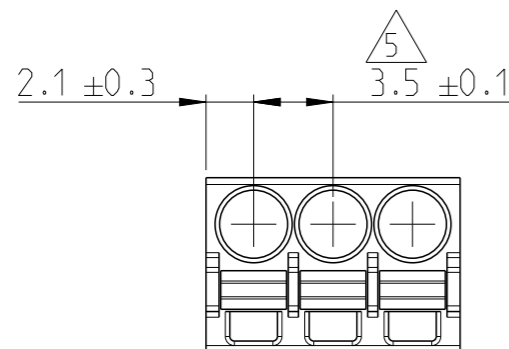

P	LTR	DESCRIPTION	DATE	DWN	APVD
A		RELEASED FOR PRODUCTION	06AUG2019	RK	PS

1:1

NOTES:

- MATERIALS & FINISH
 HOUSING : PA66, UL94 V0, COLOR - GREEN
 PUSH BUTTON : PA66, COLOR - ORANGE.
 CONTACT : COPPER ALLOY, TIN PLATED
 SPRING : STAINLESS STEEL
- MECHANICAL
 WIRE STRIPPING LENGTH : 9.0-10.0 mm
- ELECTRICAL
 WIRE RANGE : 16-24 AWG
 RATED VOLTAGE : 150V
 RATED CURRENT : 8A
 INSULATION RESISTANCE : >2000 M Ohm (500V DC)
- OPERATING TEMPERATURE RANGE : -40°C TO +105°C

△ TOLERANCE NOT CUMULATIVE

56.7	16	1-2350398-6
53.2	15	1-2350398-5
49.7	14	1-2350398-4
46.2	13	1-2350398-3
42.7	12	1-2350398-2
39.2	11	1-2350398-1
35.7	10	1-2350398-0
32.2	9	2350398-9
28.7	8	2350398-8
25.2	7	2350398-7
21.7	6	2350398-6
18.2	5	2350398-5
14.7	4	2350398-4
11.2	3	2350398-3
7.7	2	2350398-2
DIM A	NO. OF POS	PART NUMBER

THIS DRAWING IS A CONTROLLED DOCUMENT.		DWN 05APR2019 RAGHAVENDRA.K	TE Connectivity				
DIMENSIONS: mm		CHK 01JUL2019 KARTHIK.JK					
TOLERANCES UNLESS OTHERWISE SPECIFIED:		APVD 02JUL2019 PRASHANTH.S	NAME SPRING FEMALE PLUG, GREEN 3.50mm PITCH				
0 PLC ± 1 PLC ± 2 PLC ± 3 PLC ± 4 PLC ± ANGLES ±		PRODUCT SPEC -	APPLICATION SPEC -				
MATERIAL SEE NOTES		FINISH SEE NOTES	WEIGHT -	SIZE A3	CAGE CODE 00779	DRAWING NO C-2350398	RESTRICTED TO -
CUSTOMER DRAWING			SCALE 3:1	SHEET 1 OF 1	REV A		