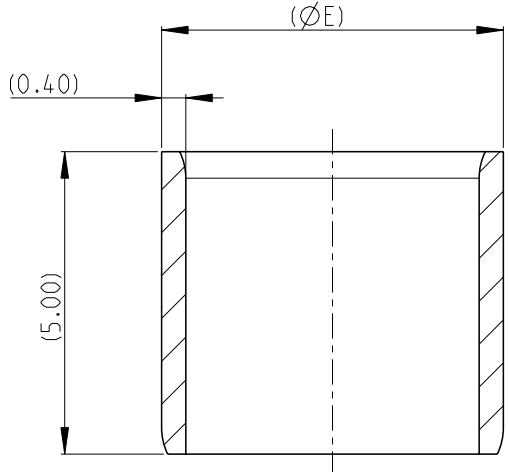

REVISIONS					
P	LTR	DESCRIPTION	DATE	DWN	APVD
	A	INITIAL RELEASE	15MAY2019	H.X	I.Y

SCALE 4:1

- 1 MATERIAL TYPE: COPPER ALLOY
- 2 FINISH: BARE

- 3. PARTS MUST BE FREE OF BURRS, CRACKS, OR OTHER VISUAL IMPERFECTIONS THAT MAY AFFECT FIT FORM OR FUNCTION
- 4. THE FUNCTION OF THE INNER FERRULE IS TO PROVIDE MECHANICAL SUPPORT TO THE OUTER FERRULE IN THE WIRE SHIELD CRIMP APPLICATION. THE INNER FERRULE DOES NOT HAVE AN ELECTRICAL FUNCTION AND IS NOT PLATED. SURFACE DISCOLORATION FROM MANUFACTURING PROCESS OR ENVIROMENTAL EXPOSURE DOES NOT IMPACT PRODUCT FUNCTION.

5.41	6.10	7.00	2350495-3
4.76	5.41	6.30	2350495-2
4.11	4.76	5.70	2350495-1
MIN	MAX	E	PART NO
WIRE O.D.			

© copyright - date

DIMENSIONS: mm	DWN H.XIA	15MAY2019	MATERIAL	1	FINISH	2				
	CHK E.JIANG	15MAY2019								
TOLERANCES UNLESS OTHERWISE SPECIFIED:	APVD I.YIN	15MAY2019					NAME	INNER FERRULE, HVA280		
	0 PLC ± 1 PLC ±0.2 2 PLC ±0.10 3 PLC ±0.013 4 PLC ±0.0001 ANGLES ±	PRODUCT SPEC	108-2394	SIZE	CAGE CODE	DRAWING NO	RESTRICTED TO			
	APPLICATION SPEC	114-13259	A 4	00779	G-2350495	-				
	WEIGHT	-	CUSTOMER DRAWING		SCALE	8:1	SHEET	1 OF 1	REV	A