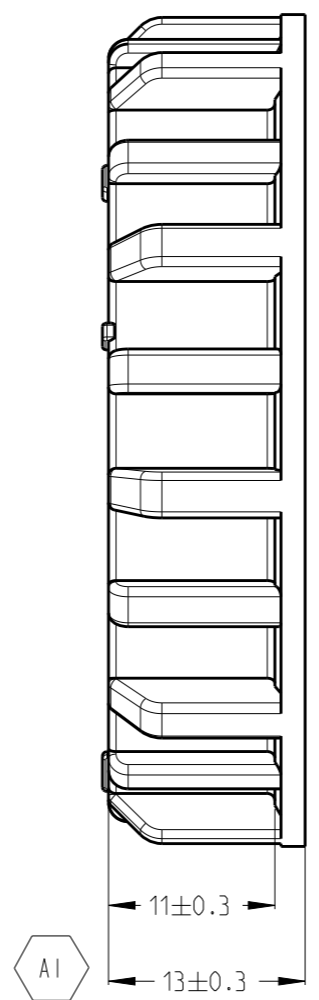

- MATERIAL: PBT GF20 ,COLOR YELLOW FOR WALL THICKNESS 1.5±0.1MM APPLICATION; COLOR GRAY FOR WALL THICKNESS 3.0±0.1MM APPLICATION
- PRODUCT IS USED WITH THROUGH WALL CONNECTOR 1-2350891-1, 1-2350891-2, 1-2350891-3, 1-2350891-4, 2-2350891-1, 2-2350891-2, 2-2350891-3, 2-2350891-4.

2350943-2	A	GRAY	3.0±0.1
2350943-1	A	YELLOW	1.5±0.1
TE PN	REV	COLOR	WALL THICKNESS

THIS DRAWING IS A CONTROLLED DOCUMENT.		DWN C.WAN 13MAR20189	 TE Connectivity	
DIMENSIONS: mm		CHK E.JIANG 28MAR20189		
TOLERANCES UNLESS OTHERWISE SPECIFIED:		APVD I.YIN 28MAR20189	NAME FIX RING NTS 20P CONNECTOR	
0 PLC ± 1 PLC ± 2 PLC ± 3 PLC ± 4 PLC ± ANGLES ±		PRODUCT SPEC -	SIZE A3	
MATERIAL PBT GF20		APPLICATION SPEC -	CAGE CODE -	DRAWING NO C-2350943
FINISH -		WEIGHT -	RESTRICTED TO -	
CUSTOMER DRAWING			SCALE 2:1	SHEET 1 OF 1
			REV A1	