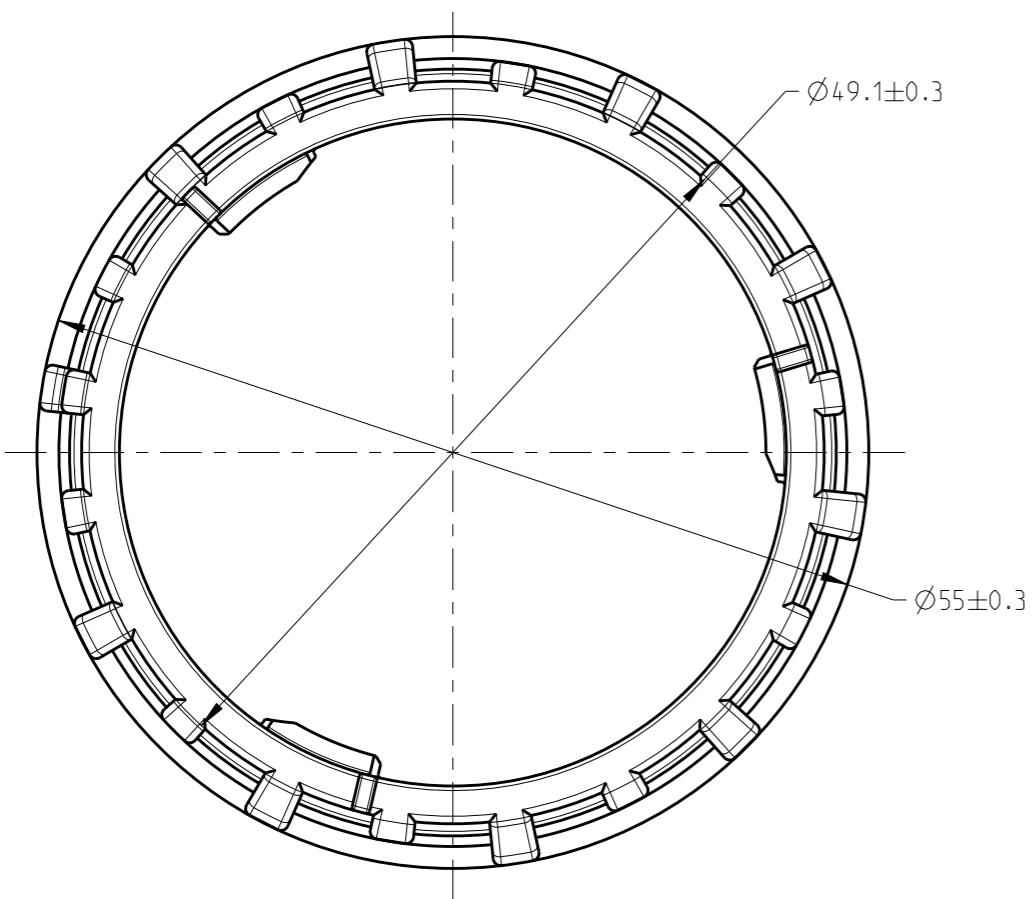

- MATERIAL: PBT GF20 ,COLOR YELLOW FOR WALL THICKNESS 1.5±0.1MM APPLICATION; COLOR GRAY FOR WALL THICKNESS 3.0±0.1MM APPLICATION
- PRODUCT IS USED WITH THROUGH WALL CONNECTOR 1-2350891-1, 1-2350891-2, 1-2350891-3, 1-2350891-4, 2-2350891-1, 2-2350891-2, 2-2350891-3, 2-2350891-4.

2350943-2	A	GRAY	3.0±0.1
2350943-1	A	YELLOW	1.5±0.1
TE PN	REV	COLOR	WALL THICKNESS

THIS DRAWING IS A CONTROLLED DOCUMENT.		DWN C.WAN 13MAR20189	 TE Connectivity	
DIMENSIONS: mm		CHK E.JIANG 28MAR20189		
TOLERANCES UNLESS OTHERWISE SPECIFIED:		APVD I.YIN 28MAR20189	NAME FIX RING NTS 20P CONNECTOR	
0 PLC ± 1 PLC ± 2 PLC ± 3 PLC ± 4 PLC ± ANGLES ±		PRODUCT SPEC -	SIZE A3	
MATERIAL PBT GF20		APPLICATION SPEC -	CAGE CODE -	DRAWING NO C-2350943
FINISH -		WEIGHT -	RESTRICTED TO -	
CUSTOMER DRAWING			SCALE 2:1	SHEET 1 OF 1
			REV A1	