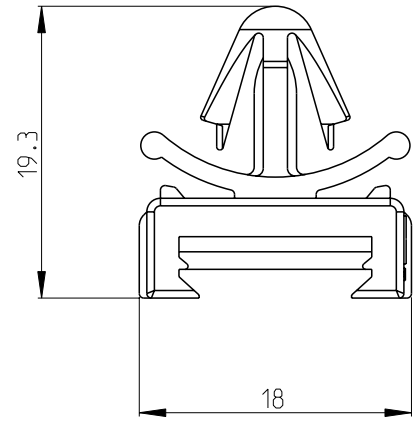

REVISIONS

P	LTR	DESCRIPTION	DATE	DWN	APVD
	A	INITIAL RELEASE	12JUN2019	V.T	I.Y
	A1	ECR-19-011492	22JUL2019	V.T	E.J

- NOTES:
- 1.MATERIAL: PA6 GF15 COLOUR:BLACK.
 - △2.MANUFACTURING LOCATION.
 - △3.DATE CODE.
 - 4.APPLICABLE TO DT04-DOVETAIL INTERFACE.

2355806-1
PART NO.

THIS DRAWING IS A CONTROLLED DOCUMENT.		DWN V.TANG 10JUN2019	TE Connectivity											
DIMENSIONS: mm		CHK E.JIANG 10JUN2019												
TOLERANCES UNLESS OTHERWISE SPECIFIED:		APVD I.YIN 11JUN2019												
<table border="0"> <tr><td>0 PLC</td><td>±0.30</td></tr> <tr><td>1 PLC</td><td>±0.25</td></tr> <tr><td>2 PLC</td><td>±0.15</td></tr> <tr><td>3 PLC</td><td>±</td></tr> <tr><td>4 PLC</td><td>±</td></tr> <tr><td>ANGLES</td><td>±2°</td></tr> </table>		0 PLC			±0.30	1 PLC	±0.25	2 PLC	±0.15	3 PLC	±	4 PLC	±	ANGLES
0 PLC	±0.30													
1 PLC	±0.25													
2 PLC	±0.15													
3 PLC	±													
4 PLC	±													
ANGLES	±2°													
MATERIAL SEE NOTES		FINISH -	NAME CLIP HVIL SERIES, NTS SERIES											
		WEIGHT -	SIZE A3	CAGE CODE 00779	DRAWING NO C-2355806									
		CUSTOMER DRAWING	SCALE 2:1	SHEET 1 OF 1	RESTRICTED TO REV A1									