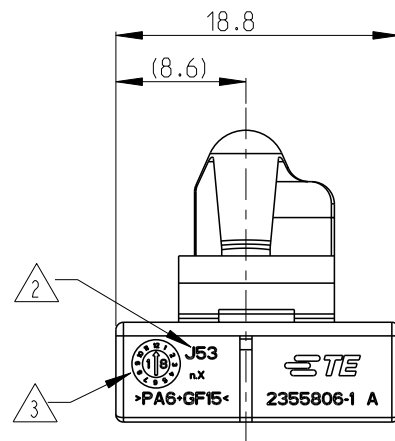

REVISIONS

P	LTR	DESCRIPTION	DATE	DWN	APVD
	A	INITIAL RELEASE	12JUN2019	V.T	I.Y
	A1	ECR-19-011492	22JUL2019	V.T	E.J

1. NOTES:
- 1.MATERIAL: PA6 GF15 COLOUR:BLACK.
  - △2.MANUFACTURING LOCATION.
  - △3.DATE CODE.
  - 4.APPLICABLE TO DT04-DOVETAIL INTERFACE.

2355806-1
PART NO.

THIS DRAWING IS A CONTROLLED DOCUMENT.		DWN V.TANG 10JUN2019	TE Connectivity		
DIMENSIONS: mm		CHK E.JIANG 10JUN2019			
TOLERANCES UNLESS OTHERWISE SPECIFIED:		APVD I.YIN 11JUN2019			
<table border="0"> <tr><td>0 PLC</td><td>±0.30</td></tr> <tr><td>1 PLC</td><td>±0.25</td></tr> <tr><td>2 PLC</td><td>±0.15</td></tr> <tr><td>3 PLC</td><td>±</td></tr> <tr><td>4 PLC</td><td>±</td></tr> <tr><td>ANGLES</td><td>±2°</td></tr> </table>		PRODUCT SPEC 108-32283			
MATERIAL SEE NOTES		FINISH -	NAME CLIP HVIL SERIES, NTS SERIES		
		WEIGHT -	SIZE A3	CAGE CODE 00779	DRAWING NO C-2355806
		CUSTOMER DRAWING	SCALE 2:1	SHEET 1 OF 1	RESTRICTED TO REV A1