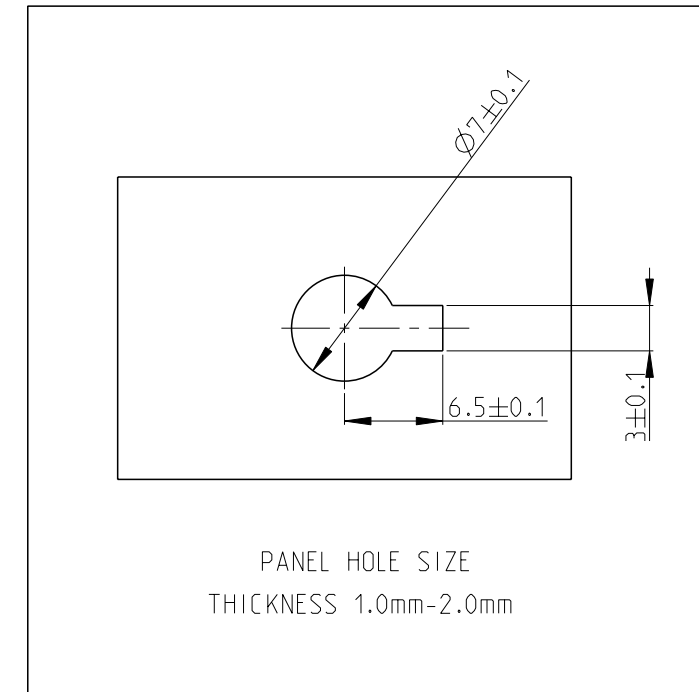

REVISIONS

P	LTR	DESCRIPTION	DATE	DWN	APVD
	A	INITIAL RELEASE	12JUN2019	V.T	I.Y
	A1	ECR-19-011492	22JUL2019	V.T	E.J

1. NOTES:
- 1.MATERIAL: PA6 GF15 COLOUR:BLACK.
  - △2.MANUFACTURING LOCATION.
  - △3.DATE CODE.
  - 4.APPLICABLE TO DT04-DOVETAIL INTERFACE.

2355806-1
PART NO.

THIS DRAWING IS A CONTROLLED DOCUMENT.		DWN V.TANG 10JUN2019	TE Connectivity		
DIMENSIONS: mm		CHK E.JIANG 10JUN2019			
TOLERANCES UNLESS OTHERWISE SPECIFIED:		APVD I.YIN 11JUN2019			
<table border="0"> <tr><td>0 PLC</td><td>±0.30</td></tr> <tr><td>1 PLC</td><td>±0.25</td></tr> <tr><td>2 PLC</td><td>±0.15</td></tr> <tr><td>3 PLC</td><td>±</td></tr> <tr><td>4 PLC</td><td>±</td></tr> <tr><td>ANGLES</td><td>±2°</td></tr> </table>		PRODUCT SPEC 108-32283			
MATERIAL SEE NOTES		FINISH -	NAME CLIP HVIL SERIES, NTS SERIES		
		WEIGHT -	SIZE A3	CAGE CODE 00779	DRAWING NO C-2355806
		CUSTOMER DRAWING	SCALE 2:1	SHEET 1 OF 1	RESTRICTED TO REV A1