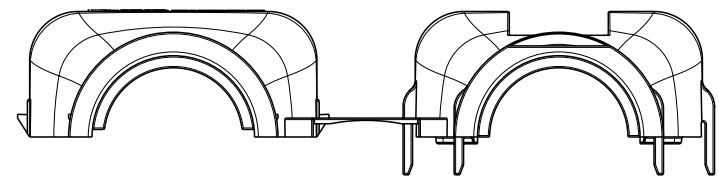

P	LTR	DESCRIPTION	DATE	DWN	APVD
A		INITIAL RELEASE	08JUL2019	V.T	I.Y
B		ECR-20-002162	14FEB2020	V.T	E.J
B1		ECR-20-003434	07MAR2020	V.T	E.J
B2		ECR-20-010594	28JUL2020	V.T	E.J

NOTES:

- MATERIAL: PA6 COLOUR:BLACK.
- MANUFACTURING LOCATION.
- DATE CODE.
- P/N:2357302-1 AND P/N:2357302-2 FOR CORRUGATED TUBE: NW 17&UFW 17. OR NW 16 IF CONFIRMED.
- P/N:2357302-1 WITH NOTCH USED ON PLUG P/N:2350890-1/2/3/4 ONLY. P/N:2357302-2 WITHOUT NOTCH FOR OTHERS.

(P/N:2357302-1 AS SHOWN)

CLOSED (MOUNTED) CONDITION 2357302-1 AS SHOWN

(P/N:2357302-1 AS SHOWN)

(P/N:2357302-2 AS SHOWN)

2357302-2	WITHOUT NOTCH
2357302-1	WITH NOTCH
PART NO.	REMARK

THIS DRAWING IS A CONTROLLED DOCUMENT.		DWN V. TANG	23JUN2019	TE Connectivity	NAME 180 DEGREE BACKSHELL NTS 20P SERIES		
DIMENSIONS: mm		CHK E. JIANG	23JUN2019				
		APVD I. YIN	23JUN2019				
TOLERANCES UNLESS OTHERWISE SPECIFIED: 0 PLC ±0.30 1 PLC ±0.25 2 PLC ±0.15 3 PLC ± 4 PLC ± ANGLES ±2° FINISH -		PRODUCT SPEC 108-32297	APPLICATION SPEC -	SIZE A2	CAGE CODE 00779	DRAWING NO C-2357302	RESTRICTED TO
MATERIAL SEE NOTES		WEIGHT -	CUSTOMER DRAWING	SCALE 1:1	SHEET 1 OF 1	REV B2	