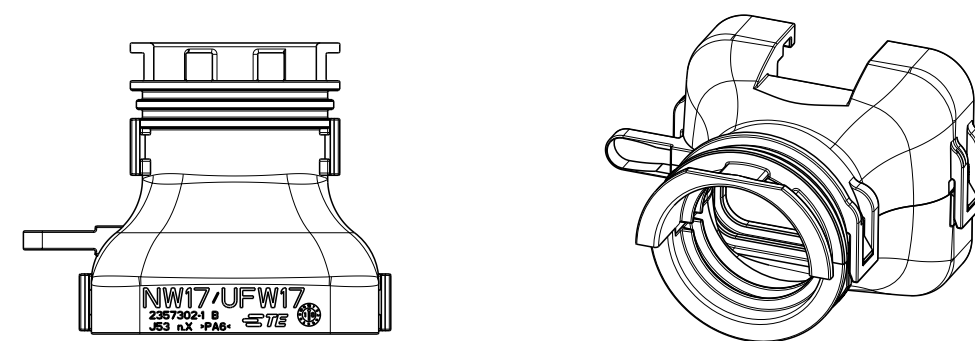

P	LTR	DESCRIPTION	DATE	DWN	APVD
A		INITIAL RELEASE	08JUL2019	V.T	I.Y
B		ECR-20-002162	14FEB2020	V.T	E.J
B1		ECR-20-003434	07MAR2020	V.T	E.J
B2		ECR-20-010594	28JUL2020	V.T	E.J

NOTES:

- MATERIAL: PA6 COLOUR:BLACK.
- MANUFACTURING LOCATION.
- DATE CODE.
- P/N:2357302-1 AND P/N:2357302-2 FOR CORRUGATED TUBE: NW 17&UFW 17. OR NW 16 IF CONFIRMED.
- P/N:2357302-1 WITH NOTCH USED ON PLUG P/N:2350890-1/2/3/4 ONLY. P/N:2357302-2 WITHOUT NOTCH FOR OTHERS.

(P/N:2357302-1 AS SHOWN)

CLOSED (MOUNTED) CONDITION 2357302-1 AS SHOWN

(P/N:2357302-1 AS SHOWN)

(P/N:2357302-2 AS SHOWN)

2357302-2	WITHOUT NOTCH
2357302-1	WITH NOTCH
PART NO.	REMARK

THIS DRAWING IS A CONTROLLED DOCUMENT.		DWN V. TANG	23JUN2019	TE Connectivity	NAME 180 DEGREE BACKSHELL NTS 20P SERIES		
DIMENSIONS: mm		CHK E. JIANG	23JUN2019				
		APVD I. YIN	23JUN2019				
TOLERANCES UNLESS OTHERWISE SPECIFIED: 0 PLC ±0.30 1 PLC ±0.25 2 PLC ±0.15 3 PLC ± 4 PLC ± ANGLES ±2° FINISH -		PRODUCT SPEC 108-32297	APPLICATION SPEC -	SIZE A2	CAGE CODE 00779	DRAWING NO C-2357302	RESTRICTED TO
MATERIAL SEE NOTES		WEIGHT -	CUSTOMER DRAWING	SCALE 1:1	SHEET 1 OF 1	REV B2	