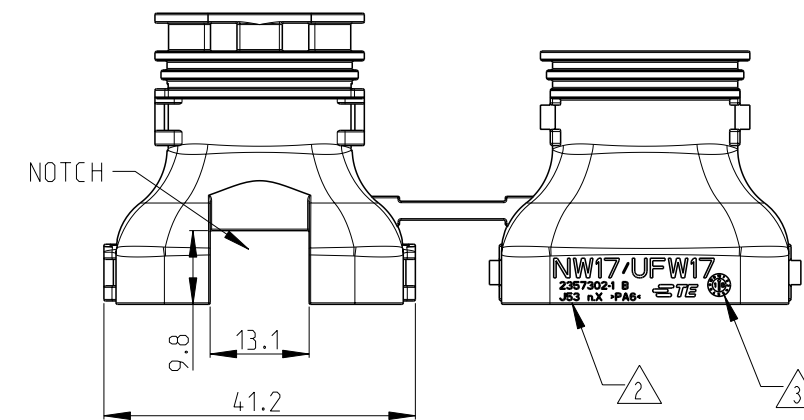

P	LTR	DESCRIPTION	DATE	DWN	APVD
A		INITIAL RELEASE	08JUL2019	V.T	I.Y
B		ECR-20-002162	14FEB2020	V.T	E.J
B1		ECR-20-003434	07MAR2020	V.T	E.J
B2		ECR-20-010594	28JUL2020	V.T	E.J

NOTES:

- MATERIAL: PA6 COLOUR:BLACK.
- MANUFACTURING LOCATION.
- DATE CODE.
- P/N:2357302-1 AND P/N:2357302-2 FOR CORRUGATED TUBE: NW 17&UFW 17. OR NW 16 IF CONFIRMED.
- P/N:2357302-1 WITH NOTCH USED ON PLUG P/N:2350890-1/2/3/4 ONLY. P/N:2357302-2 WITHOUT NOTCH FOR OTHERS.

(P/N:2357302-1 AS SHOWN)

CLOSED (MOUNTED) CONDITION 2357302-1 AS SHOWN

(P/N:2357302-1 AS SHOWN)

(P/N:2357302-2 AS SHOWN)

2357302-2	WITHOUT NOTCH
2357302-1	WITH NOTCH
PART NO.	REMARK

THIS DRAWING IS A CONTROLLED DOCUMENT.		DWN V. TANG	23JUN2019	TE Connectivity	NAME 180 DEGREE BACKSHELL NTS 20P SERIES		
DIMENSIONS: mm		CHK E. JIANG	23JUN2019				
		APVD I. YIN	23JUN2019				
TOLERANCES UNLESS OTHERWISE SPECIFIED: 0 PLC ±0.30 1 PLC ±0.25 2 PLC ±0.15 3 PLC ± 4 PLC ± ANGLES ±2° FINISH -		PRODUCT SPEC 108-32297	APPLICATION SPEC -	SIZE A2	CAGE CODE 00779	DRAWING NO C-2357302	RESTRICTED TO
MATERIAL SEE NOTES		WEIGHT -	CUSTOMER DRAWING	SCALE 1:1	SHEET 1 OF 1	REV B2	