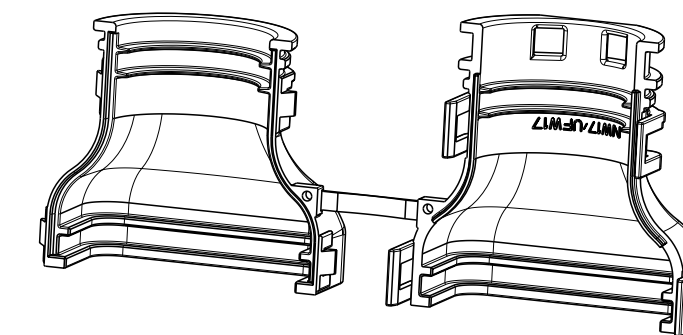

P	LTR	DESCRIPTION	DATE	DWN	APVD
A		INITIAL RELEASE	08JUL2019	V.T	I.Y
B		ECR-20-002162	14FEB2020	V.T	E.J
B1		ECR-20-003434	07MAR2020	V.T	E.J
B2		ECR-20-010594	28JUL2020	V.T	E.J

NOTES:

- MATERIAL: PA6 COLOUR:BLACK.
- MANUFACTURING LOCATION.
- DATE CODE.
- P/N:2357302-1 AND P/N:2357302-2 FOR CORRUGATED TUBE: NW 17&UFW 17. OR NW 16 IF CONFIRMED.
- P/N:2357302-1 WITH NOTCH USED ON PLUG P/N:2350890-1/2/3/4 ONLY. P/N:2357302-2 WITHOUT NOTCH FOR OTHERS.

(P/N:2357302-1 AS SHOWN)

CLOSED (MOUNTED) CONDITION 2357302-1 AS SHOWN

(P/N:2357302-1 AS SHOWN)

(P/N:2357302-2 AS SHOWN)

2357302-2	WITHOUT NOTCH
2357302-1	WITH NOTCH
PART NO.	REMARK

THIS DRAWING IS A CONTROLLED DOCUMENT.		DWN V. TANG	23JUN2019	TE Connectivity	NAME 180 DEGREE BACKSHELL NTS 20P SERIES		
DIMENSIONS: mm		CHK E. JIANG	23JUN2019				
		APVD I. YIN	23JUN2019				
TOLERANCES UNLESS OTHERWISE SPECIFIED: 0 PLC ±0.30 1 PLC ±0.25 2 PLC ±0.15 3 PLC ± 4 PLC ± ANGLES ±2° FINISH -		PRODUCT SPEC 108-32297	APPLICATION SPEC -	SIZE A2	CAGE CODE 00779	DRAWING NO C-2357302	RESTRICTED TO
MATERIAL SEE NOTES		WEIGHT -	CUSTOMER DRAWING	SCALE 1:1	SHEET 1 OF 1	REV B2	