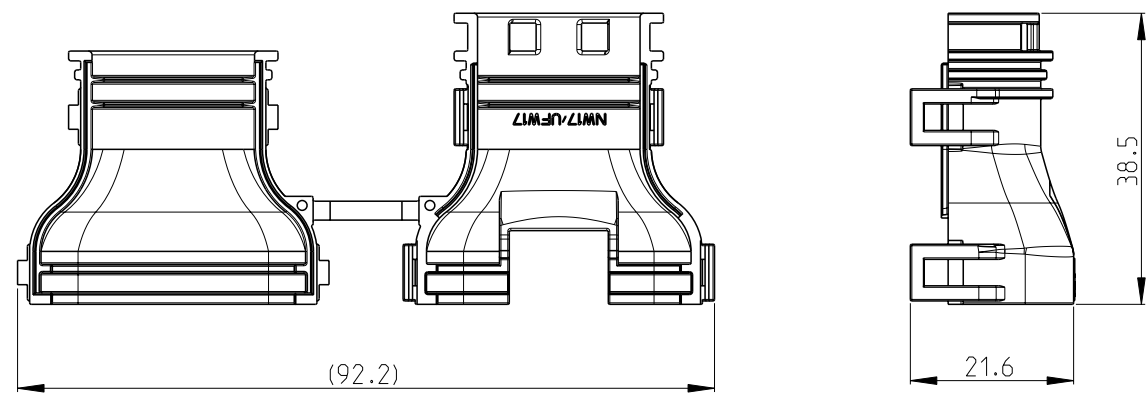

P	LTR	DESCRIPTION	DATE	DWN	APVD
A		INITIAL RELEASE	08JUL2019	V.T	I.Y
B		ECR-20-002162	14FEB2020	V.T	E.J
B1		ECR-20-003434	07MAR2020	V.T	E.J
B2		ECR-20-010594	28JUL2020	V.T	E.J

NOTES:

- MATERIAL: PA6 COLOUR:BLACK.
- MANUFACTURING LOCATION.
- DATE CODE.
- P/N:2357302-1 AND P/N:2357302-2 FOR CORRUGATED TUBE: NW 17&UFW 17. OR NW 16 IF CONFIRMED.
- P/N:2357302-1 WITH NOTCH USED ON PLUG P/N:2350890-1/2/3/4 ONLY. P/N:2357302-2 WITHOUT NOTCH FOR OTHERS.

(P/N:2357302-1 AS SHOWN)

CLOSED (MOUNTED) CONDITION 2357302-1 AS SHOWN

(P/N:2357302-1 AS SHOWN)

(P/N:2357302-2 AS SHOWN)

2357302-2	WITHOUT NOTCH
2357302-1	WITH NOTCH
PART NO.	REMARK

THIS DRAWING IS A CONTROLLED DOCUMENT.		DWN V. TANG	23JUN2019	TE Connectivity	NAME 180 DEGREE BACKSHELL NTS 20P SERIES		
DIMENSIONS: mm		CHK E. JIANG	23JUN2019				
		APVD I. YIN	23JUN2019				
TOLERANCES UNLESS OTHERWISE SPECIFIED: 0 PLC ±0.30 1 PLC ±0.25 2 PLC ±0.15 3 PLC ± 4 PLC ± ANGLES ±2° FINISH -		PRODUCT SPEC 108-32297	APPLICATION SPEC -	SIZE A2	CAGE CODE 00779	DRAWING NO C-2357302	RESTRICTED TO
MATERIAL SEE NOTES		WEIGHT -	CUSTOMER DRAWING	SCALE 1:1	SHEET 1 OF 1	REV B2	