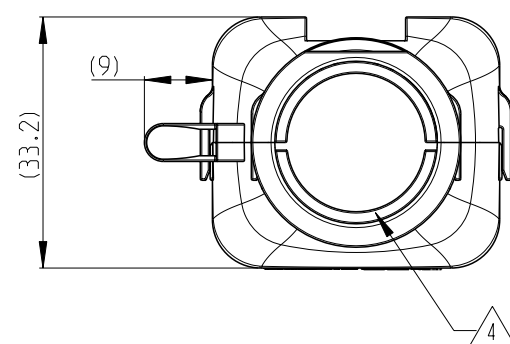

P	LTR	DESCRIPTION	DATE	DWN	APVD
A		INITIAL RELEASE	08JUL2019	V.T	I.Y
B		ECR-20-002162	14FEB2020	V.T	E.J
B1		ECR-20-003434	07MAR2020	V.T	E.J
B2		ECR-20-010594	28JUL2020	V.T	E.J

NOTES:

- MATERIAL: PA6 COLOUR:BLACK.
- MANUFACTURING LOCATION.
- DATE CODE.
- P/N:2357302-1 AND P/N:2357302-2 FOR CORRUGATED TUBE: NW 17&UFW 17. OR NW 16 IF CONFIRMED.
- P/N:2357302-1 WITH NOTCH USED ON PLUG P/N:2350890-1/2/3/4 ONLY. P/N:2357302-2 WITHOUT NOTCH FOR OTHERS.

(P/N:2357302-1 AS SHOWN)

CLOSED (MOUNTED) CONDITION 2357302-1 AS SHOWN

(P/N:2357302-1 AS SHOWN)

(P/N:2357302-2 AS SHOWN)

2357302-2	WITHOUT NOTCH
2357302-1	WITH NOTCH
PART NO.	REMARK

THIS DRAWING IS A CONTROLLED DOCUMENT.		DWN V. TANG	23JUN2019	TE Connectivity	NAME 180 DEGREE BACKSHELL NTS 20P SERIES		
DIMENSIONS: mm		CHK E. JIANG	23JUN2019				
		APVD I. YIN	23JUN2019				
TOLERANCES UNLESS OTHERWISE SPECIFIED: 0 PLC ±0.30 1 PLC ±0.25 2 PLC ±0.15 3 PLC ± 4 PLC ± ANGLES ±2° FINISH -		PRODUCT SPEC 108-32297	APPLICATION SPEC -	SIZE A2	CAGE CODE 00779	DRAWING NO C-2357302	RESTRICTED TO
MATERIAL SEE NOTES		WEIGHT -	CUSTOMER DRAWING	SCALE 1:1	SHEET 1 OF 1	REV B2	