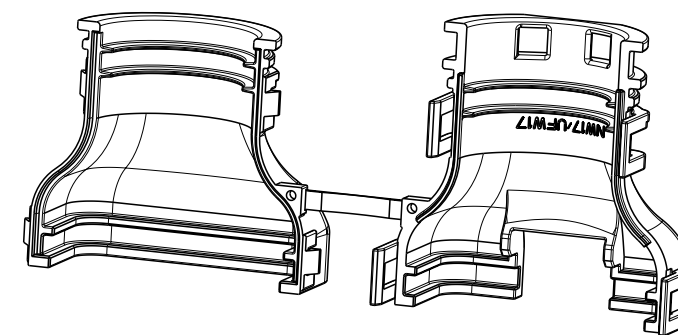

P	LTR	DESCRIPTION	DATE	DWN	APVD
A		INITIAL RELEASE	08JUL2019	V.T	I.Y
B		ECR-20-002162	14FEB2020	V.T	E.J
B1		ECR-20-003434	07MAR2020	V.T	E.J
B2		ECR-20-010594	28JUL2020	V.T	E.J

NOTES:

- MATERIAL: PA6 COLOUR:BLACK.
- MANUFACTURING LOCATION.
- DATE CODE.
- P/N:2357302-1 AND P/N:2357302-2 FOR CORRUGATED TUBE: NW 17&UFW 17. OR NW 16 IF CONFIRMED.
- P/N:2357302-1 WITH NOTCH USED ON PLUG P/N:2350890-1/2/3/4 ONLY. P/N:2357302-2 WITHOUT NOTCH FOR OTHERS.

(P/N:2357302-1 AS SHOWN)

CLOSED (MOUNTED) CONDITION 2357302-1 AS SHOWN

(P/N:2357302-1 AS SHOWN)

(P/N:2357302-2 AS SHOWN)

2357302-2	WITHOUT NOTCH
2357302-1	WITH NOTCH
PART NO.	REMARK

THIS DRAWING IS A CONTROLLED DOCUMENT.		DWN V. TANG	23JUN2019	TE Connectivity	NAME 180 DEGREE BACKSHELL NTS 20P SERIES		
DIMENSIONS: mm		CHK E. JIANG	23JUN2019				
		APVD I. YIN	23JUN2019				
TOLERANCES UNLESS OTHERWISE SPECIFIED: 0 PLC ±0.30 1 PLC ±0.25 2 PLC ±0.15 3 PLC ± 4 PLC ± ANGLES ±2° FINISH -		PRODUCT SPEC 108-32297	APPLICATION SPEC -	SIZE A2	CAGE CODE 00779	DRAWING NO C-2357302	RESTRICTED TO
MATERIAL SEE NOTES		WEIGHT -	CUSTOMER DRAWING	SCALE 1:1	SHEET 1 OF 1	REV B2	