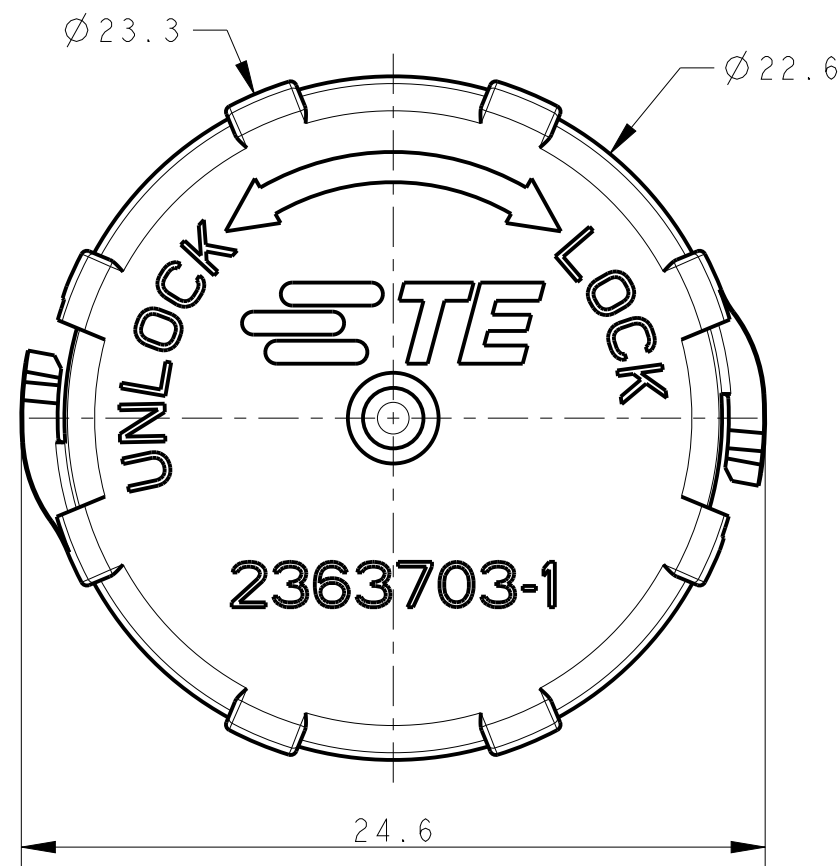

P	LTR	DESCRIPTION	DATE	DWN	APVD
	A	INITIAL RELEASE	26NOV2020	SM	MZ

NOTES:

- MATERIALS:
PLASTIC: PBT+PC ALLOY, UL-V0 (BLACK COLOR)
- IP RATING: IP68
- FOR ASSEMBLY INSTRUCTIONS, REFER APPLICATION SPECIFICATION 114-133123
- PACKAGING: IN PE BAG

PRODUCT UNDER TESTING

CONTACT PRODUCT ENGINEERING BEFORE USING THIS PRINT

PN: 2363703-1 AS SHOWN
SCALE 2:1

THIS DRAWING IS A CONTROLLED DOCUMENT.

DIMENSIONS: mm		TOLERANCES UNLESS OTHERWISE SPECIFIED:	
	0 PLC	±0.2	
	1 PLC	±0.2	
	2 PLC	±0.1	
	3 PLC	±	
	4 PLC	±	
	ANGLES	±1°	
MATERIAL	FINISH	-	-

DWN	SUBHASH.M	26NOV2020
CHK	M. ZUCCA	26NOV2020
APVD	PETER OTT	26NOV2020
PRODUCT SPEC	108-133123	
APPLICATION SPEC	114-133123	
WEIGHT	-	
CUSTOMER DRAWING		

NAME
NECTOR T, 3Pos, PIN CONNECTOR DUST CAP

SIZE	CAGE CODE	DRAWING NO	RESTRICTED TO
A3	00779	C-2363703	-