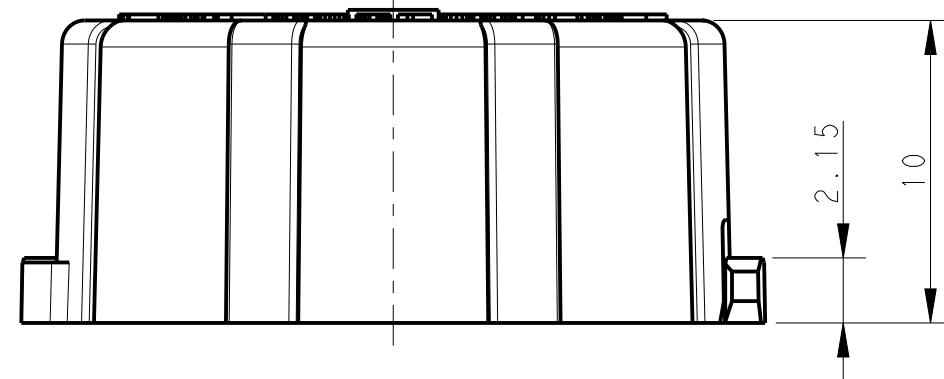

PRODUCT UNDER TESTING

CONTACT PRODUCT ENGINEERING BEFORE USING THIS PRINT

PN: 2363703-1 AS SHOWN
SCALE 2:1

THIS DRAWING IS A CONTROLLED DOCUMENT.

DIMENSIONS: mm		TOLERANCES UNLESS OTHERWISE SPECIFIED:	
	0 PLC	±0.2	
	1 PLC	±0.2	
	2 PLC	±0.1	
	3 PLC	±	
	4 PLC	±	
	ANGLES	±1°	
MATERIAL	FINISH	-	-

DWN	SUBHASH.M	26NOV2020
CHK	M. ZUCCA	26NOV2020
APVD	PETER OTT	26NOV2020
PRODUCT SPEC	108-133123	
APPLICATION SPEC	114-133123	
WEIGHT	-	
CUSTOMER DRAWING		

NAME
NECTOR T, 3Pos, PIN CONNECTOR DUST CAP

SIZE	CAGE CODE	DRAWING NO	RESTRICTED TO
A3	00779	C-2363703	-