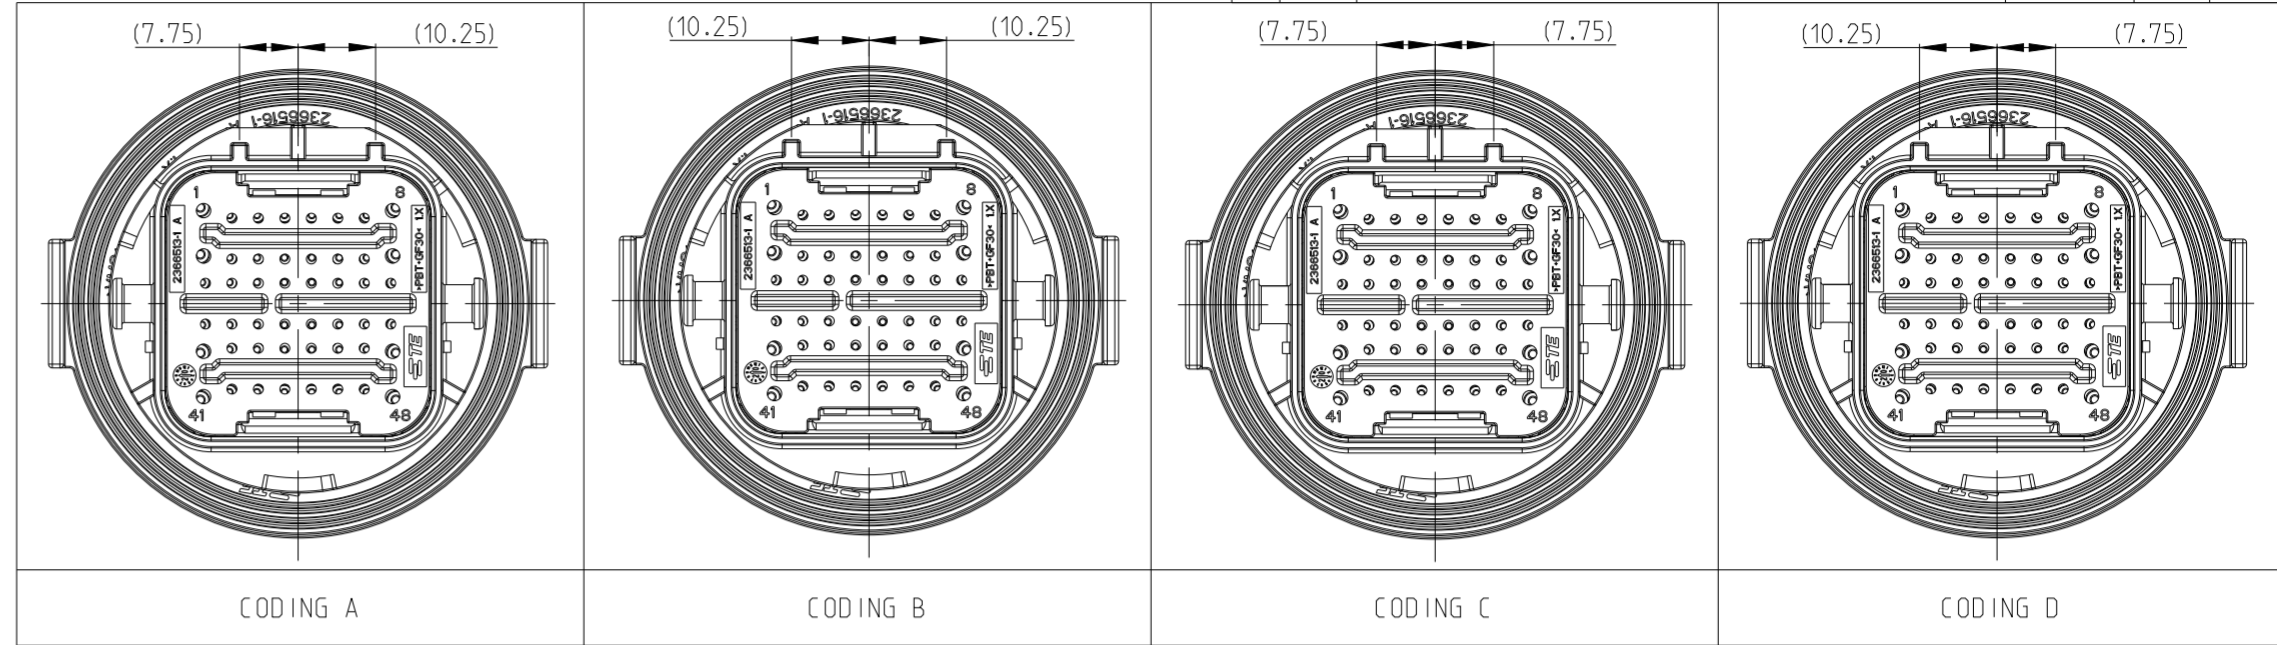

THIS DRAWING IS UNPUBLISHED. RELEASED FOR PUBLICATION 20
© COPYRIGHT 20 BY - ALL RIGHTS RESERVED.

REVISIONS				
P	LTR	DESCRIPTION	DATE	APVD
-	-	SEE SHEET 1	-	-

QTY.	REQUEST PER ASSY	COLOR	MATERIAL	DESCRIPTION	ITEM NO
1	1	1	1	RUST RED VMQ FACIAL SEAL	5
1	-	-	-	BLUE PBT-GF30 REAR CAP	4
-	1	-	-	GREEN	
-	-	1	-	GREY	
-	-	-	1	BLACK	
1	1	1	1	RUST RED VMQ GROMMET	3
1	-	-	-	BLUE	
-	1	-	-	GREEN PBT-GF30 HOUSING CODING D	2
-	-	1	-	GREY HOUSING CODING B	
-	-	-	1	BLACK HOUSING CODING A	
1	1	1	1	YELLOW PBT-GF30 TPA	1
REVISION OF EACH ASSY PN					
TE ASSEMBLY PN					

THIS DRAWING IS A CONTROLLED DOCUMENT.

DWN: X_LL 19FEB2020
CHK: W_WU 02MAR2020
APVD: J_YIN 05MAR2020

PRODUCT SPEC: 108-101662
APPLICATION SPEC: -

WEIGHT: -

CUSTOMER DRAWING

SCALE: 1:1 SHEET: 2 OF 2 REV: B1

NAME: NTS 48P TAB HSG ASSEMBLY

SIZE: A2 CAGE CODE: - DRAWING NO: X-2366509 RESTRICTED TO: -

STE TE Connectivity