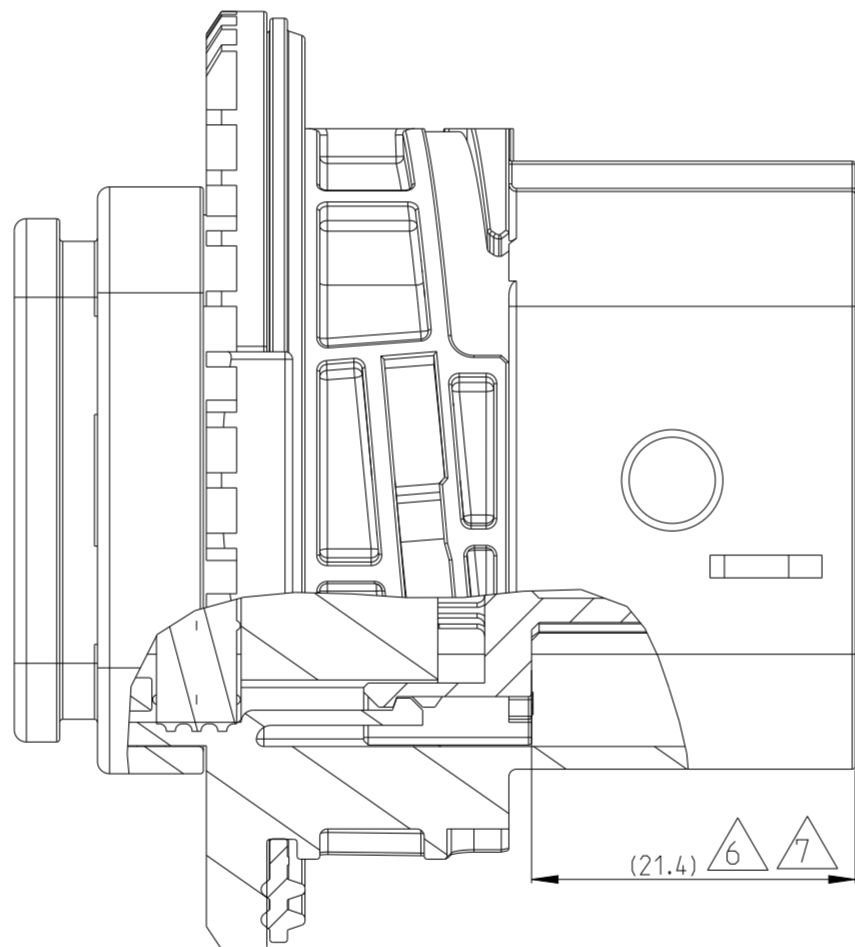

THIS DRAWING IS UNPUBLISHED. RELEASED FOR PUBLICATION 20
© COPYRIGHT 20 BY - ALL RIGHTS RESERVED.

REVISIONS				
P	LTR	DESCRIPTION	DATE	APVD
-	-	SEE SHEET 1	-	-

QTY.	REQUEST PER ASSY	COLOR	MATERIAL	DESCRIPTION	ITEM NO
1	1	1	1	RUST RED VMQ FACIAL SEAL	5
1	-	-	-	BLUE PBT-GF30 REAR CAP	4
-	1	-	-	GREEN	
-	-	1	-	GREY	
-	-	-	1	BLACK	
1	1	1	1	RUST RED VMQ GROMMET	3
1	-	-	-	BLUE	
-	1	-	-	GREEN PBT-GF30 HOUSING CODING D	2
-	-	1	-	GREY HOUSING CODING B	
-	-	-	1	BLACK HOUSING CODING A	
1	1	1	1	YELLOW PBT-GF30 TPA	1
REVISION OF EACH ASSY PN					
TE ASSEMBLY PN					

THIS DRAWING IS A CONTROLLED DOCUMENT.

DWN: X_LL 19FEB2020
CHK: W_WU 02MAR2020
APVD: J_YIN 05MAR2020

PRODUCT SPEC: 108-101662
APPLICATION SPEC: -

WEIGHT: -

CUSTOMER DRAWING

SCALE: 1:1 SHEET: 2 OF 2 REV: B1

NAME: NTS 48P TAB HSG ASSEMBLY

SIZE: A2 CAGE CODE: - DRAWING NO: X-2366509 RESTRICTED TO: -

STE TE Connectivity