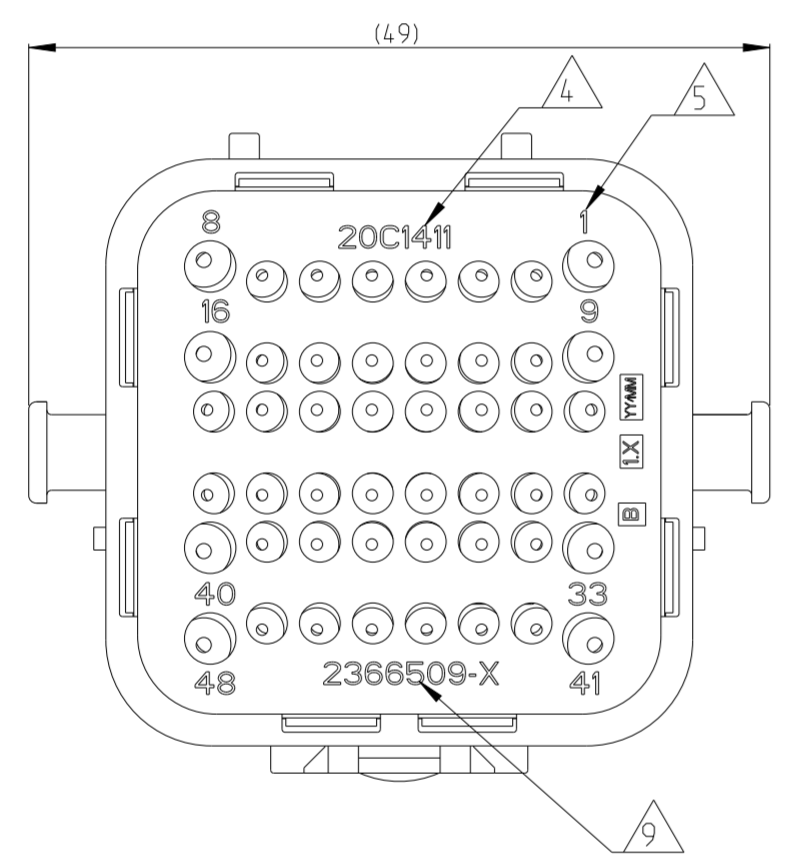

- THIS TAB HOUSING MATES WITH PLUG ASSEMBLY PN 2366494-X. (X=1, 2, 3, 4 FOR VARIOUS CODE).
- FOR FLANGE VERSION, NEED MATE WITH FIX RING PN 2366517-X. RECOMMENDED WALL INTERFACE SEE CUSTOMER DRAWING 2366517.
- MATERIAL SEE TABLE
- DATE CODE: IDENTIFIES THE YEAR, MONTH, DAY AND HOUR OF ASSEMBLY.
YEAR: FIRST AND SECOND DIGITS(20=2020)
MONTH: THIRD DIGIT, EXCLUDING 1, A=JAN, B=FEB, C=MARCH...(K=OCTOBER)
DAY: FOURTH AND FIFTH DIGITS(14=14th DAY)
HOUR: SIXTH AND SEVENTH DIGITS(11=11AM)
- IDENTIFICATION FOR CABLE PINOUT.
- TPA SEATED ON PRE-LOCK POSITION FOR DELIVERY.
- PULL TPA TO PRE-LOCK BEFORE TERMINAL INSERTION IN CASE OF TPA BEING HIT TO END-LOCK POSITION.
- REFER TO 114-151001 FOR DT SIZE 16 TERMINAL APPLICATION SPECIFICATION. REFER TO 114-151003 FOR DT SIZE 20 TERMINAL APPLICATION SPECIFICATION. APPLICABLE TERMINAL PART NUMBERS AND WIRE SIZE:

TERMINAL PN	WIRE SIZE (MM2)	INSULATION WIRE (MM2)	PIOUT NUMBER
16#	1.0-2.5	∅1.9-∅3.0	1,8,9,16,33,40,41,48
20#	0.5-1.5	∅1.4-∅2.4	OTHER PINS

- LASER PRODUCT PN. SUCH AS "--1" MEANS 2366509-1, "2--1" MEANS 2-2366509-1.
- REFER TO DRAWING 2373921 FOR APPLICABLE PART NO. OF SEALING PLUG.

STE TE Connectivity
NAME: NTS 48P TAB HSG ASSEMBLY
SIZE: A2
CAGE CODE: -
DRAWING NO: C-2366509
RESTRICTED TO: -

THIS DRAWING IS UNPUBLISHED. RELEASED FOR PUBLICATION 20
 © COPYRIGHT 20 BY - ALL RIGHTS RESERVED.