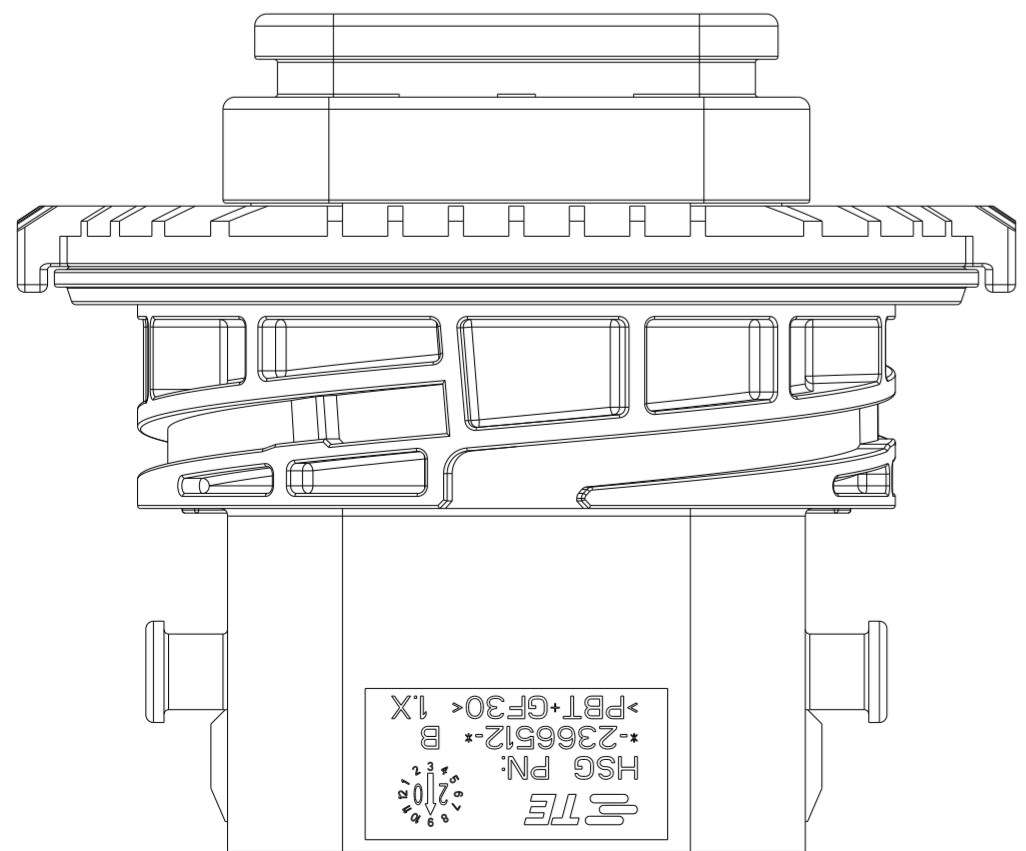

THIS DRAWING IS UNPUBLISHED. RELEASED FOR PUBLICATION 20
© COPYRIGHT 20 BY - ALL RIGHTS RESERVED.

REVISIONS				
P	LTR	DESCRIPTION	DATE	APVD
-	-	SEE SHEET 1	-	-

QTY.	REQUEST PER ASSY	COLOR	MATERIAL	DESCRIPTION	ITEM NO
1	1	1	1	RUST RED VMQ FACIAL SEAL	5
1	-	-	-	BLUE PBT-GF30 REAR CAP	4
-	1	-	-	GREEN	
-	-	1	-	GREY	
-	-	-	1	BLACK	
1	1	1	1	RUST RED VMQ GROMMET	3
1	-	-	-	BLUE	
-	1	-	-	GREEN PBT-GF30 HOUSING CODING D	2
-	-	1	-	GREY HOUSING CODING B	
-	-	-	1	BLACK HOUSING CODING A	
1	1	1	1	YELLOW PBT-GF30 TPA	1
REVISION OF EACH ASSY PN					
TE ASSEMBLY PN					

THIS DRAWING IS A CONTROLLED DOCUMENT.

DWN: X_LL 19FEB2020
CHK: W_WU 02MAR2020
APVD: J_YIN 05MAR2020

PRODUCT SPEC: 108-101662
APPLICATION SPEC: -

WEIGHT: -

CUSTOMER DRAWING

SCALE: 1:1 SHEET: 2 OF 2 REV: B1

NAME: NTS 48P TAB HSG ASSEMBLY

SIZE: A2 CAGE CODE: - DRAWING NO: X-2366509 RESTRICTED TO: -

STE TE Connectivity