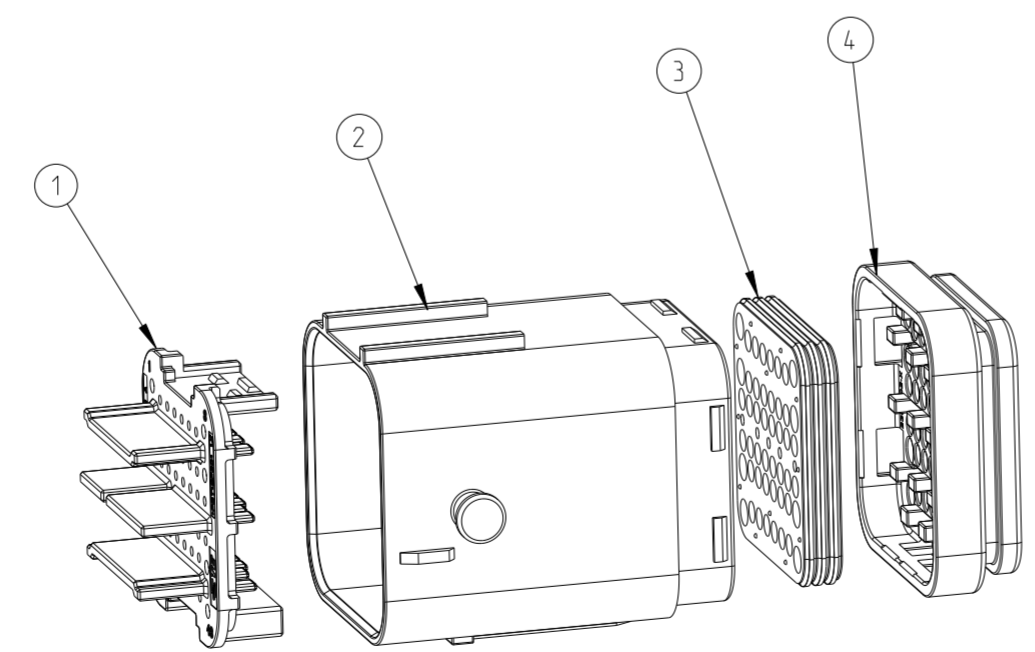

QTY.	REQUEST PER ASSY	COLOR	MATERIAL	DESCRIPTION	ITEM NO
1	-	-	BLUE	PBT-GF30 REAR CAP	4
-	1	-	GREEN	PBT-GF30 HOUSING CODING D HOUSING CODING C HOUSING CODING B HOUSING CODING A	2
-	-	1	GREY		
1	1	1	BLACK		
1	1	1	RUST RED		
-	1	-	BLUE	PBT-GF30 TPA	1
-	-	-	GREEN		
-	-	1	GREY	PBT-GF30	2
-	-	-	BLACK		
1	1	1	YELLOW	TPA	1

THIS DRAWING IS A CONTROLLED DOCUMENT.

DWN: X.LI 19FEB2020
CHK: W.WU 02MAR2020
APVD: J.YIN 05MAR2020

PRODUCT SPEC: 108-101662
APPLICATION SPEC: -

WEIGHT: -
CUSTOMER DRAWING

SCALE: 1:1
SHEET: 1 OF 2
REV: B1

STE TE Connectivity
NAME: NTS 48P TAB HSG ASSEMBLY
SIZE: A2
CAGE CODE: -
DRAWING NO: C-2366509
RESTRICTED TO: -