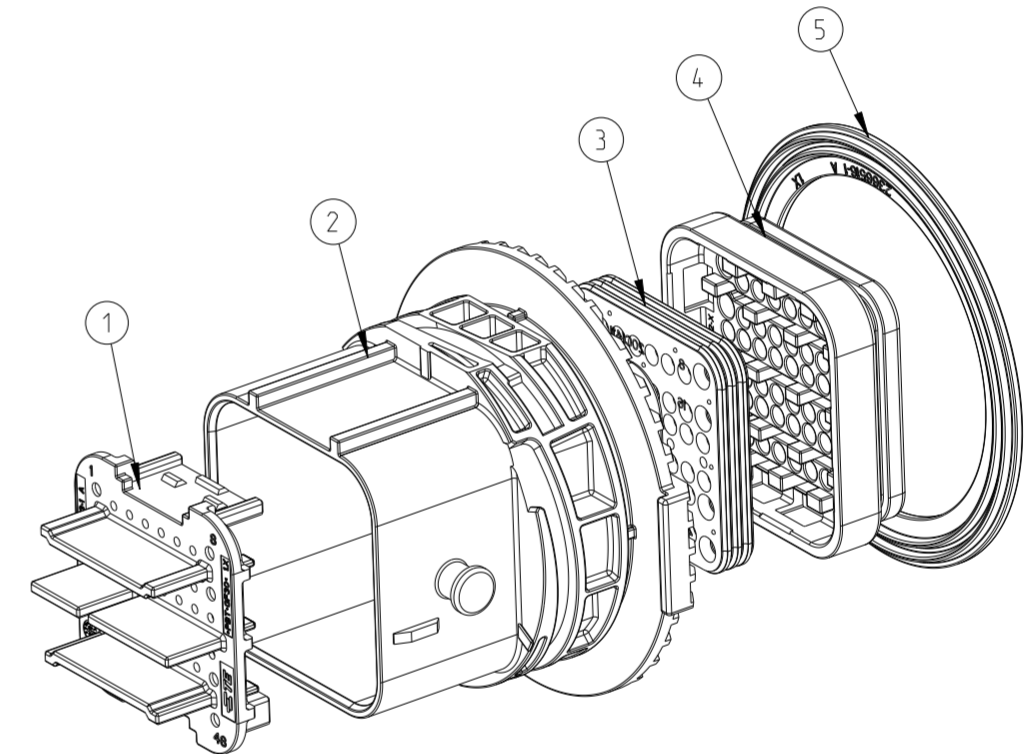

THIS DRAWING IS UNPUBLISHED. RELEASED FOR PUBLICATION 20
© COPYRIGHT 20 BY - ALL RIGHTS RESERVED.

REVISIONS				
P	LTR	DESCRIPTION	DATE	APVD
-	-	SEE SHEET 1	-	-

QTY.	REQUEST PER ASSY	COLOR	MATERIAL	DESCRIPTION	ITEM NO
1	1	1	1	RUST RED VMQ FACIAL SEAL	5
1	-	-	-	BLUE PBT-GF30 REAR CAP	4
-	1	-	-	GREEN	
-	-	1	-	GREY	
-	-	-	1	BLACK	
1	1	1	1	RUST RED VMQ GROMMET	3
1	-	-	-	BLUE	
-	1	-	-	GREEN PBT-GF30 HOUSING CODING D	2
-	-	1	-	GREY HOUSING CODING B	
-	-	-	1	BLACK HOUSING CODING A	
1	1	1	1	YELLOW PBT-GF30 TPA	1
REVISION OF EACH ASSY PN					
TE ASSEMBLY PN					

THIS DRAWING IS A CONTROLLED DOCUMENT.

DWN: X_LL 19FEB2020
CHK: W_WU 02MAR2020
APVD: J_YIN 05MAR2020

PRODUCT SPEC: 108-101662
APPLICATION SPEC: -

WEIGHT: -

CUSTOMER DRAWING

SCALE: 1:1 SHEET: 2 OF 2 REV: B1

NAME: NTS 48P TAB HSG ASSEMBLY

SIZE: A2 CAGE CODE: - DRAWING NO: X-2366509 RESTRICTED TO: -

STE TE Connectivity