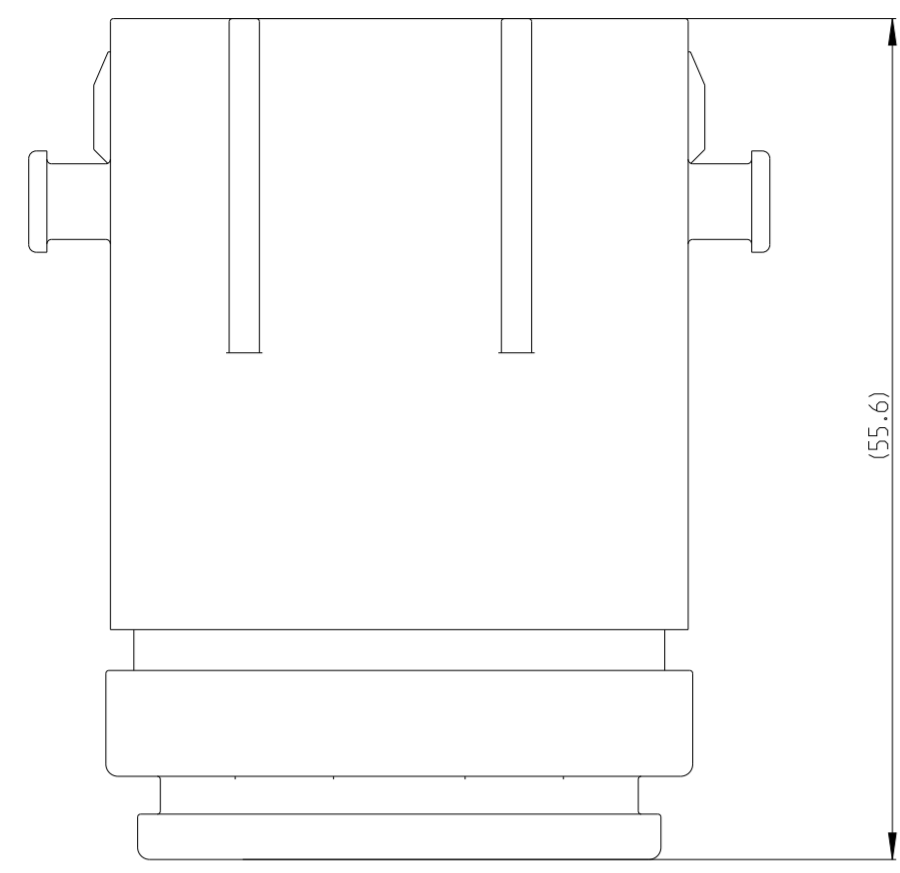

- THIS TAB HOUSING MATES WITH PLUG ASSEMBLY PN 2366494-X. (X=1, 2, 3, 4 FOR VARIOUS CODE).
- FOR FLANGE VERSION, NEED MATE WITH FIX RING PN 2366517-X. RECOMMENDED WALL INTERFACE SEE CUSTOMER DRAWING 2366517.
- MATERIAL SEE TABLE
- DATE CODE: IDENTIFIES THE YEAR, MONTH, DAY AND HOUR OF ASSEMBLY.
YEAR: FIRST AND SECOND DIGITS(20=2020)
MONTH: THIRD DIGIT, EXCLUDING 1, A=JAN, B=FEB, C=MARCH...(K=OCTOBER)
DAY: FOURTH AND FIFTH DIGITS(14=14th DAY)
HOUR: SIXTH AND SEVENTH DIGITS(11=11AM)
- IDENTIFICATION FOR CABLE PINOUT.
- TPA SEATED ON PRE-LOCK POSITION FOR DELIVERY.
- PULL TPA TO PRE-LOCK BEFORE TERMINAL INSERTION IN CASE OF TPA BEING HIT TO END-LOCK POSITION.
- REFER TO 114-151001 FOR DT SIZE 16 TERMINAL APPLICATION SPECIFICATION. REFER TO 114-151003 FOR DT SIZE 20 TERMINAL APPLICATION SPECIFICATION. APPLICABLE TERMINAL PART NUMBERS AND WIRE SIZE: