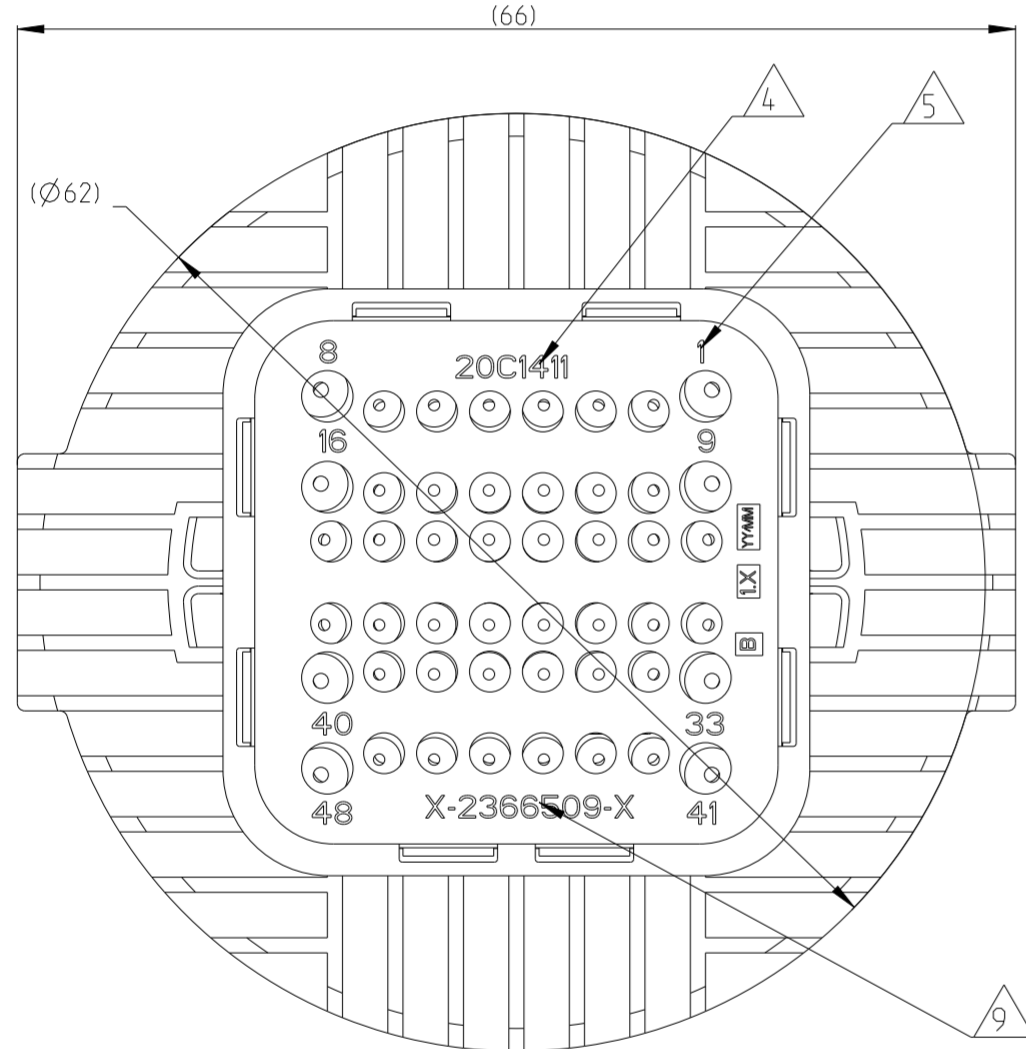

THIS DRAWING IS UNPUBLISHED. RELEASED FOR PUBLICATION 20
© COPYRIGHT 20 BY - ALL RIGHTS RESERVED.

REVISIONS				
P	LTR	DESCRIPTION	DATE	APVD
-	-	SEE SHEET 1	-	-

QTY.	REQUEST PER ASSY	COLOR	MATERIAL	DESCRIPTION	ITEM NO
1	1	1	1	RUST RED VMQ FACIAL SEAL	5
1	-	-	-	BLUE PBT-GF30 REAR CAP	4
-	1	-	-	GREEN	
-	-	1	-	GREY	
-	-	-	1	BLACK	
1	1	1	1	RUST RED VMQ GROMMET	3
1	-	-	-	BLUE	
-	1	-	-	GREEN PBT-GF30 HOUSING CODING D	2
-	-	1	-	GREY HOUSING CODING B	
-	-	-	1	BLACK HOUSING CODING A	
1	1	1	1	YELLOW PBT-GF30 TPA	1
REVISION OF EACH ASSY PN					
TE ASSEMBLY PN					

THIS DRAWING IS A CONTROLLED DOCUMENT.

DWN: X_LL 19FEB2020
CHK: W_WU 02MAR2020
APVD: J_YIN 05MAR2020

PRODUCT SPEC: 108-101662
APPLICATION SPEC: -

WEIGHT: -

CUSTOMER DRAWING

SCALE: 1:1 SHEET: 2 OF 2 REV: B1

NAME: NTS 48P TAB HSG ASSEMBLY

SIZE: A2 CAGE CODE: - DRAWING NO: X-2366509 RESTRICTED TO: -

STE TE Connectivity