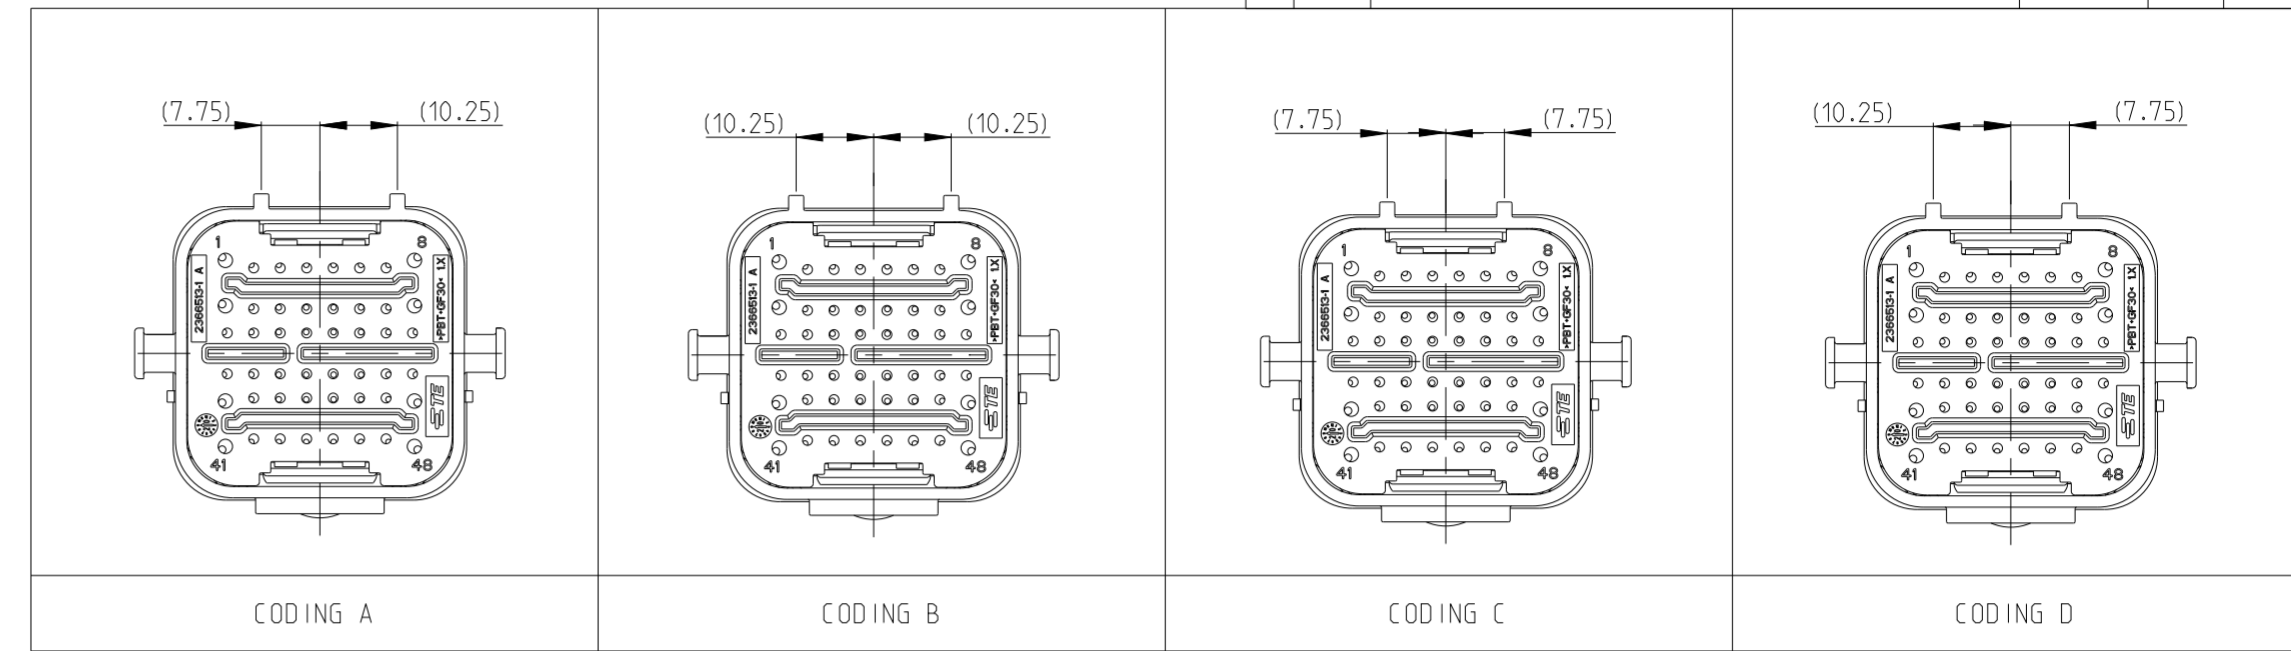

- THIS TAB HOUSING MATES WITH PLUG ASSEMBLY PN 2366494-X. (X=1, 2, 3, 4 FOR VARIOUS CODE).
- FOR FLANGE VERSION, NEED MATE WITH FIX RING PN 2366517-X. RECOMMENDED WALL INTERFACE SEE CUSTOMER DRAWING 2366517.
- MATERIAL SEE TABLE
- DATE CODE: IDENTIFIES THE YEAR, MONTH, DAY AND HOUR OF ASSEMBLY.
YEAR: FIRST AND SECOND DIGITS(20=2020)
MONTH: THIRD DIGIT, EXCLUDING 1, A=JAN, B=FEB, C=MARCH...(K=OCTOBER)
DAY: FOURTH AND FIFTH DIGITS(14=14th DAY)
HOUR: SIXTH AND SEVENTH DIGITS(11=11AM)
- IDENTIFICATION FOR CABLE PINOUT.
- TPA SEATED ON PRE-LOCK POSITION FOR DELIVERY.
- PULL TPA TO PRE-LOCK BEFORE TERMINAL INSERTION IN CASE OF TPA BEING HIT TO END-LOCK POSITION.
- REFER TO 114-151001 FOR DT SIZE 16 TERMINAL APPLICATION SPECIFICATION. REFER TO 114-151003 FOR DT SIZE 20 TERMINAL APPLICATION SPECIFICATION. APPLICABLE TERMINAL PART NUMBERS AND WIRE SIZE:

TERMINAL PN	WIRE SIZE (MM2)	INSULATION WIRE (MM2)	PIOUT NUMBER
16#	1.0-2.5	∅1.9-∅3.0	1,8,9,16,33,40,41,48
20#	0.5-1.5	∅1.4-∅2.4	OTHER PINS

- LASER PRODUCT PN. SUCH AS "--1" MEANS 2366509-1, "2--1" MEANS 2-2366509-1.
- REFER TO DRAWING 2373921 FOR APPLICABLE PART NO. OF SEALING PLUG.