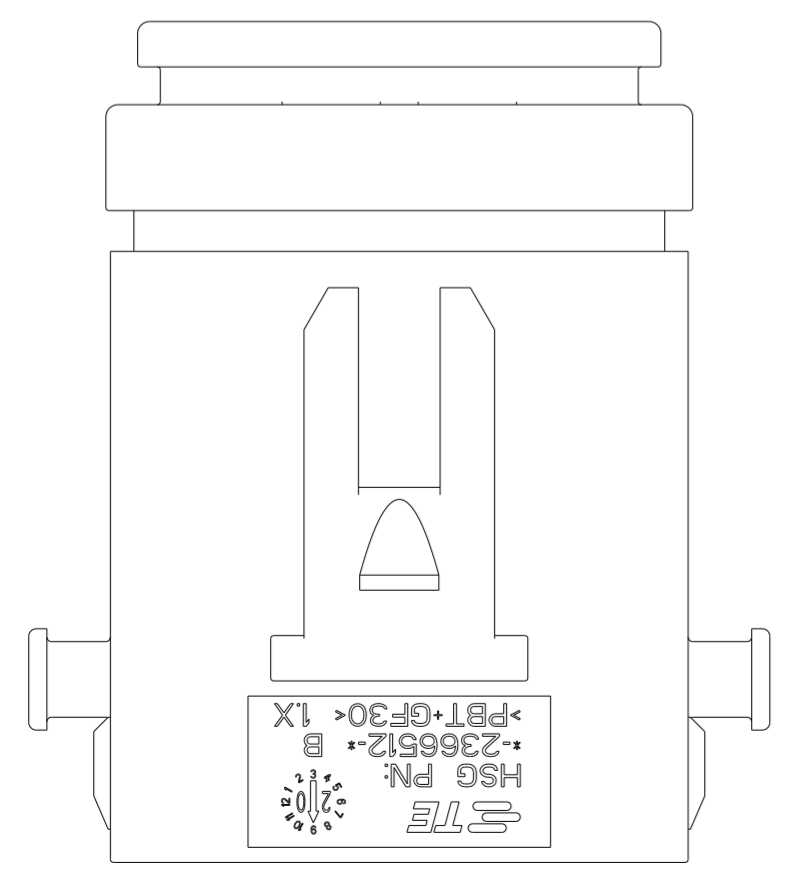

- THIS TAB HOUSING MATES WITH PLUG ASSEMBLY PN 2366494-X. (X=1, 2, 3, 4 FOR VARIOUS CODE).
- FOR FLANGE VERSION, NEED MATE WITH FIX RING PN 2366517-X. RECOMMENDED WALL INTERFACE SEE CUSTOMER DRAWING 2366517.
- MATERIAL SEE TABLE
- DATE CODE: IDENTIFIES THE YEAR, MONTH, DAY AND HOUR OF ASSEMBLY.
YEAR: FIRST AND SECOND DIGITS(20=2020)
MONTH: THIRD DIGIT, EXCLUDING 1, A=JAN, B=FEB, C=MARCH...(K=OCTOBER)
DAY: FOURTH AND FIFTH DIGITS(14=14th DAY)
HOUR: SIXTH AND SEVENTH DIGITS(11=11AM)
- IDENTIFICATION FOR CABLE PINOUT.
- TPA SEATED ON PRE-LOCK POSITION FOR DELIVERY.
- PULL TPA TO PRE-LOCK BEFORE TERMINAL INSERTION IN CASE OF TPA BEING HIT TO END-LOCK POSITION.
- REFER TO 114-151001 FOR DT SIZE 16 TERMINAL APPLICATION SPECIFICATION. REFER TO 114-151003 FOR DT SIZE 20 TERMINAL APPLICATION SPECIFICATION. APPLICABLE TERMINAL PART NUMBERS AND WIRE SIZE:

TERMINAL PN	WIRE SIZE (MM2)	INSULATION WIRE (MM2)	PIOUT NUMBER
16#	1.0-2.5	∅1.9-∅3.0	1,8,9,16,33,40,41,48
20#	0.5-1.5	∅1.4-∅2.4	OTHER PINS

- LASER PRODUCT PN. SUCH AS "--1" MEANS 2366509-1, "2--1" MEANS 2-2366509-1.
- REFER TO DRAWING 2373921 FOR APPLICABLE PART NO. OF SEALING PLUG.