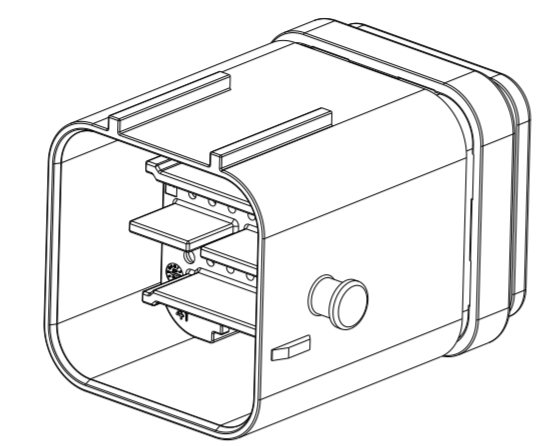

- THIS TAB HOUSING MATES WITH PLUG ASSEMBLY PN 2366494-X. (X=1, 2, 3, 4 FOR VARIOUS CODE).
- FOR FLANGE VERSION, NEED MATE WITH FIX RING PN 2366517-X. RECOMMENDED WALL INTERFACE SEE CUSTOMER DRAWING 2366517.
- MATERIAL SEE TABLE
- DATE CODE: IDENTIFIES THE YEAR, MONTH, DAY AND HOUR OF ASSEMBLY.
YEAR: FIRST AND SECOND DIGITS(20=2020)
MONTH: THIRD DIGIT, EXCLUDING 1, A=JAN, B=FEB, C=MARCH...(K=OCTOBER)
DAY: FOURTH AND FIFTH DIGITS(14=14th DAY)
HOUR: SIXTH AND SEVENTH DIGITS(11=11AM)
- IDENTIFICATION FOR CABLE PINOUT.
- TPA SEATED ON PRE-LOCK POSITION FOR DELIVERY.
- PULL TPA TO PRE-LOCK BEFORE TERMINAL INSERTION IN CASE OF TPA BEING HIT TO END-LOCK POSITION.
- REFER TO 114-151001 FOR DT SIZE 16 TERMINAL APPLICATION SPECIFICATION. REFER TO 114-151003 FOR DT SIZE 20 TERMINAL APPLICATION SPECIFICATION. APPLICABLE TERMINAL PART NUMBERS AND WIRE SIZE: