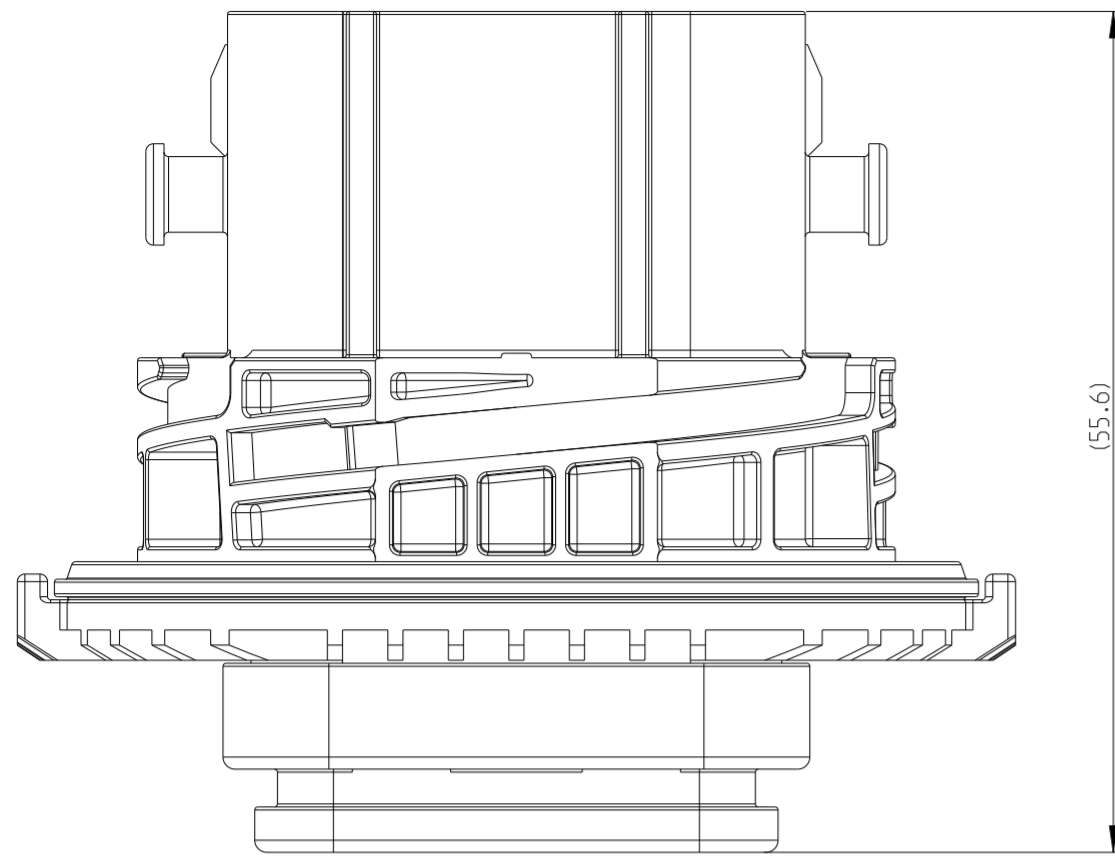

THIS DRAWING IS UNPUBLISHED. RELEASED FOR PUBLICATION 20
© COPYRIGHT 20 BY - ALL RIGHTS RESERVED.

REVISIONS				
P	LTR	DESCRIPTION	DATE	APVD
-	-	SEE SHEET 1	-	-

QTY.	REQUEST PER ASSY	COLOR	MATERIAL	DESCRIPTION	ITEM NO
1	1	1	1	RUST RED VMQ FACIAL SEAL	5
1	-	-	-	BLUE PBT-GF30 REAR CAP	4
-	1	-	-	GREEN	
-	-	1	-	GREY	
-	-	-	1	BLACK	
1	1	1	1	RUST RED VMQ GROMMET	3
1	-	-	-	BLUE	
-	1	-	-	GREEN PBT-GF30 HOUSING CODING D	2
-	-	1	-	GREY HOUSING CODING B	
-	-	-	1	BLACK HOUSING CODING A	
1	1	1	1	YELLOW PBT-GF30 TPA	1
REVISION OF EACH ASSY PN					
TE ASSEMBLY PN					

THIS DRAWING IS A CONTROLLED DOCUMENT.

DWN: X_LL 19FEB2020
CHK: W_WU 02MAR2020
APVD: J_YIN 05MAR2020

PRODUCT SPEC: 108-101662
APPLICATION SPEC: -

WEIGHT: -

CUSTOMER DRAWING

SCALE: 1:1 SHEET: 2 OF 2 REV: B1

NAME: NTS 48P TAB HSG ASSEMBLY

SIZE: A2 CAGE CODE: - DRAWING NO: X-2366509 RESTRICTED TO: -

STE TE Connectivity