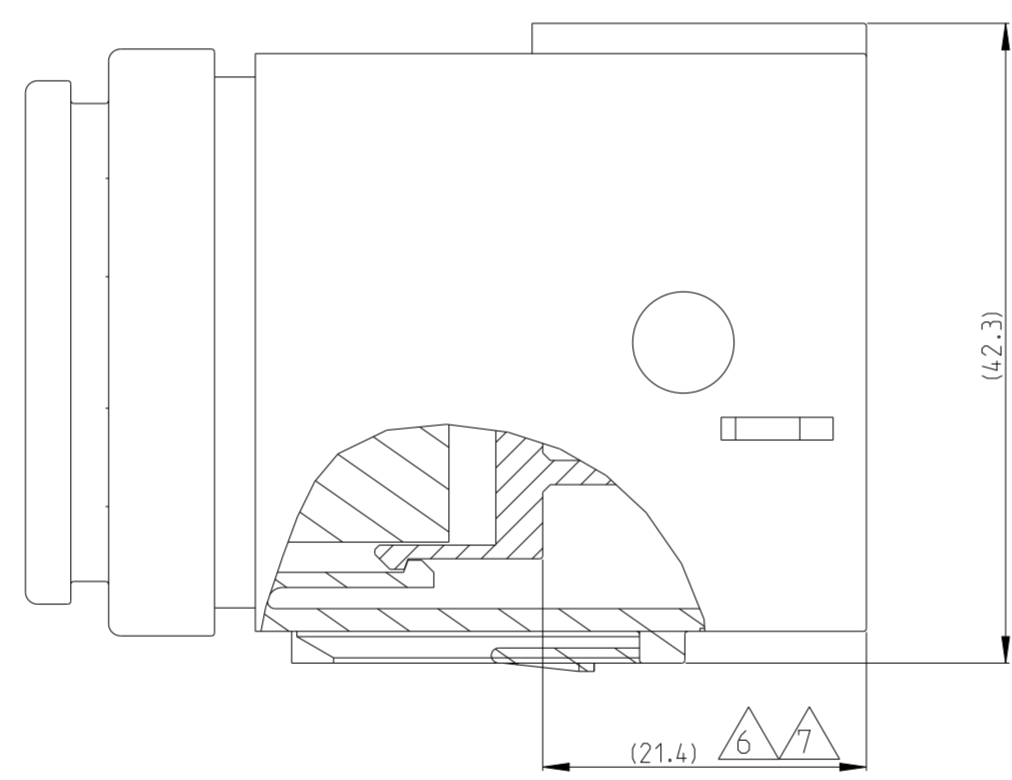

- THIS TAB HOUSING MATES WITH PLUG ASSEMBLY PN 2366494-X. (X=1, 2, 3, 4 FOR VARIOUS CODE).
- FOR FLANGE VERSION, NEED MATE WITH FIX RING PN 2366517-X. RECOMMENDED WALL INTERFACE SEE CUSTOMER DRAWING 2366517.
- MATERIAL SEE TABLE
- DATE CODE: IDENTIFIES THE YEAR, MONTH, DAY AND HOUR OF ASSEMBLY.
YEAR: FIRST AND SECOND DIGITS(20=2020)
MONTH: THIRD DIGIT, EXCLUDING 1, A=JAN, B=FEB, C=MARCH...(K=OCTOBER)
DAY: FOURTH AND FIFTH DIGITS(14=14th DAY)
HOUR: SIXTH AND SEVENTH DIGITS(11=11AM)
- IDENTIFICATION FOR CABLE PINOUT.
- TPA SEATED ON PRE-LOCK POSITION FOR DELIVERY.
- PULL TPA TO PRE-LOCK BEFORE TERMINAL INSERTION IN CASE OF TPA BEING HIT TO END-LOCK POSITION.
- REFER TO 114-151001 FOR DT SIZE 16 TERMINAL APPLICATION SPECIFICATION. REFER TO 114-151003 FOR DT SIZE 20 TERMINAL APPLICATION SPECIFICATION. APPLICABLE TERMINAL PART NUMBERS AND WIRE SIZE:

TERMINAL PN	WIRE SIZE (MM2)	INSULATION WIRE (MM2)	PIOUT NUMBER
16#	1.0-2.5	∅1.9-∅3.0	1,8,9,16,33,40,41,48
20#	0.5-1.5	∅1.4-∅2.4	OTHER PINS

- LASER PRODUCT PN. SUCH AS "--1" MEANS 2366509-1, "2--1" MEANS 2-2366509-1.
- REFER TO DRAWING 2373921 FOR APPLICABLE PART NO. OF SEALING PLUG.