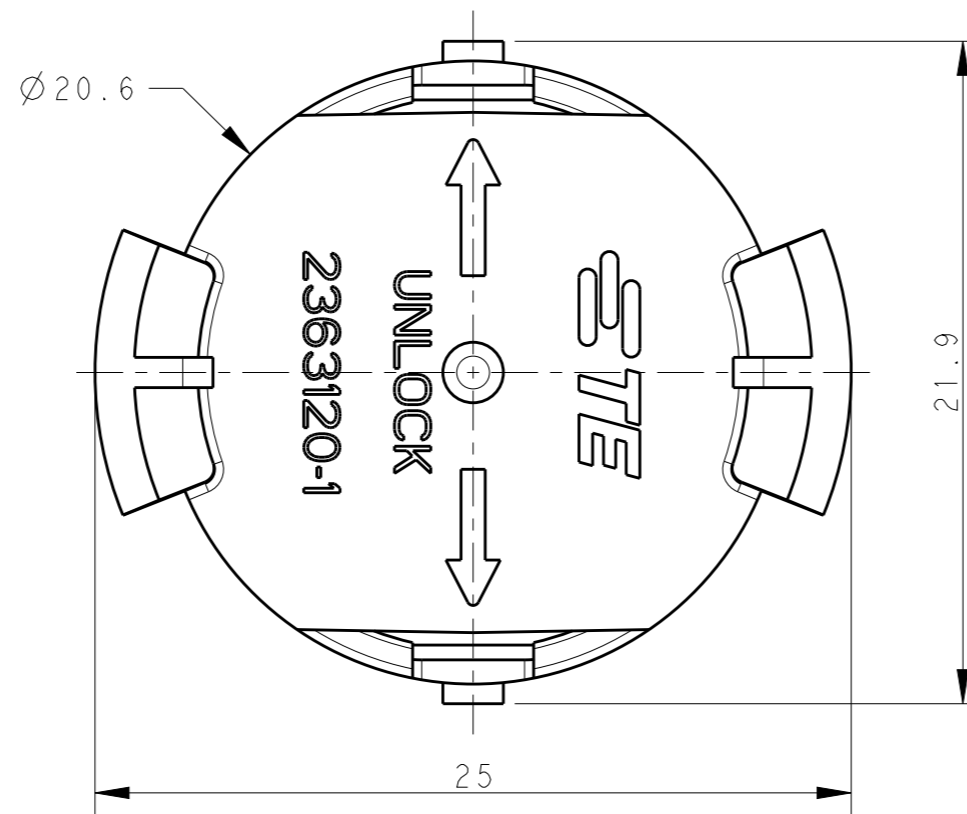

P	LTR	DESCRIPTION	DATE	DWN	APVD
	A	INITIAL RELEASE	26NOV2020	SM	MZ

NOTES:

- MATERIALS:  
 PLASTIC: PBT+PC ALLOY, UL-V0 (BLACK COLOR)  
 SEAL : NBR (ORANGE COLOR)
- IP RATING: IP68
- FOR ASSEMBLY INSTRUCTIONS, REFER APPLICATION SPECIFICATION 114-133123
- PACKAGING: IN PE BAG

**PRODUCT UNDER TESTING**  
 CONTACT PRODUCT ENGINEERING  
 BEFORE USING THIS PRINT

PN 2366866-1 AS SHOWN  
 SCALE 2:1

THIS DRAWING IS A CONTROLLED DOCUMENT.

DIMENSIONS:  
mm

TOLERANCES UNLESS OTHERWISE SPECIFIED:  
 0 PLC ±0.2  
 1 PLC ±0.2  
 2 PLC ±0.1  
 3 PLC ±  
 4 PLC ±  
 ANGLES ±1°

MATERIAL  
-

FINISH  
-

DWN SUBHASH.M 26NOV2020  
 CHK M. ZUCCA 26NOV2020  
 APVD PETER OTT 26NOV2020

PRODUCT SPEC 108-133123  
 APPLICATION SPEC 114-133123

WEIGHT -  
 CUSTOMER DRAWING

NAME  
 NECTOR T, 3Pos, SOCKET CONN. DUST CAP

SIZE	CAGE CODE	DRAWING NO	RESTRICTED TO
A3	00779	C-2366866	-

SCALE 4:1 SHEET 1 OF 1 REV A