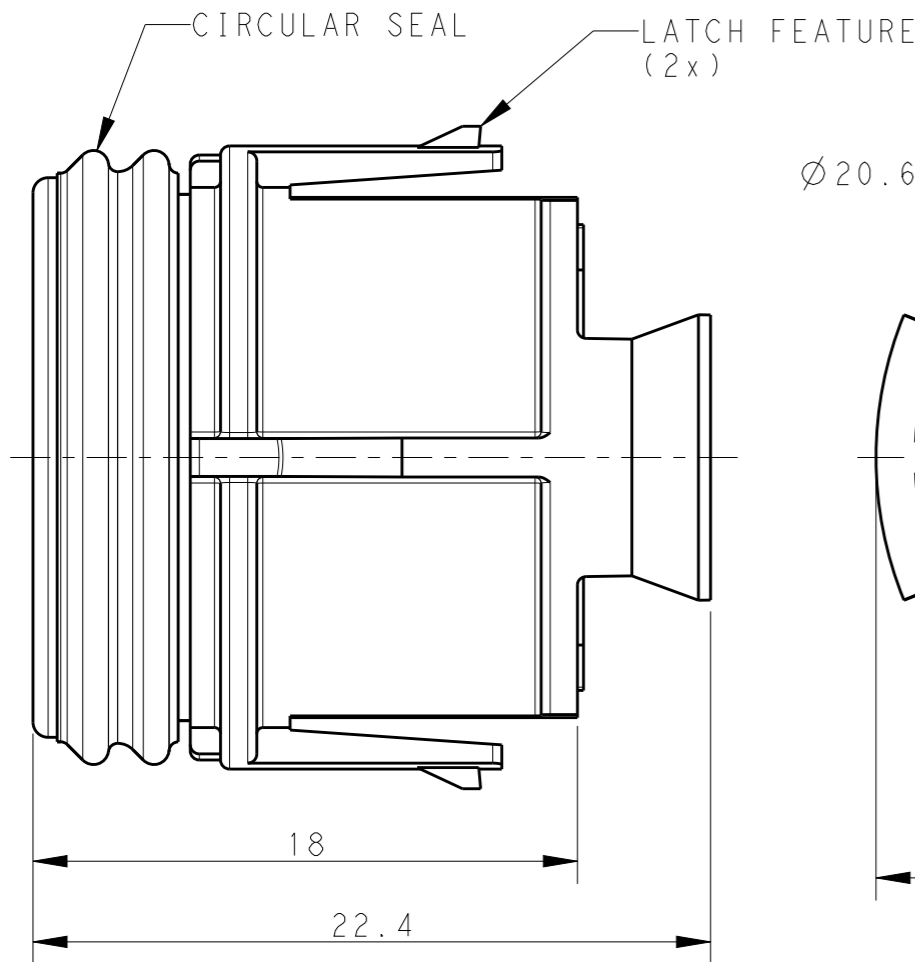

P	LTR	DESCRIPTION	DATE	DWN	APVD
	A	INITIAL RELEASE	26NOV2020	SM	MZ

NOTES:

- MATERIALS:  
 PLASTIC: PBT+PC ALLOY, UL-V0 (BLACK COLOR)  
 SEAL : NBR (ORANGE COLOR)
- IP RATING: IP68
- FOR ASSEMBLY INSTRUCTIONS, REFER APPLICATION SPECIFICATION 114-133123
- PACKAGING: IN PE BAG

**PRODUCT UNDER TESTING**  
 CONTACT PRODUCT ENGINEERING  
 BEFORE USING THIS PRINT

PN 2366866-1 AS SHOWN  
 SCALE 2:1

THIS DRAWING IS A CONTROLLED DOCUMENT.

DIMENSIONS:  
mm

TOLERANCES UNLESS OTHERWISE SPECIFIED:  
 0 PLC ±0.2  
 1 PLC ±0.2  
 2 PLC ±0.1  
 3 PLC ±  
 4 PLC ±  
 ANGLES ±1°

MATERIAL  
-

FINISH  
-

DWN SUBHASH.M 26NOV2020  
 CHK M. ZUCCA 26NOV2020  
 APVD PETER OTT 26NOV2020

PRODUCT SPEC 108-133123  
 APPLICATION SPEC 114-133123

WEIGHT -  
 CUSTOMER DRAWING

NAME  
 NECTOR T, 3Pos, SOCKET CONN. DUST CAP

SIZE	CAGE CODE	DRAWING NO	RESTRICTED TO
A3	00779	C-2366866	-

SCALE 4:1 SHEET 1 OF 1 REV A