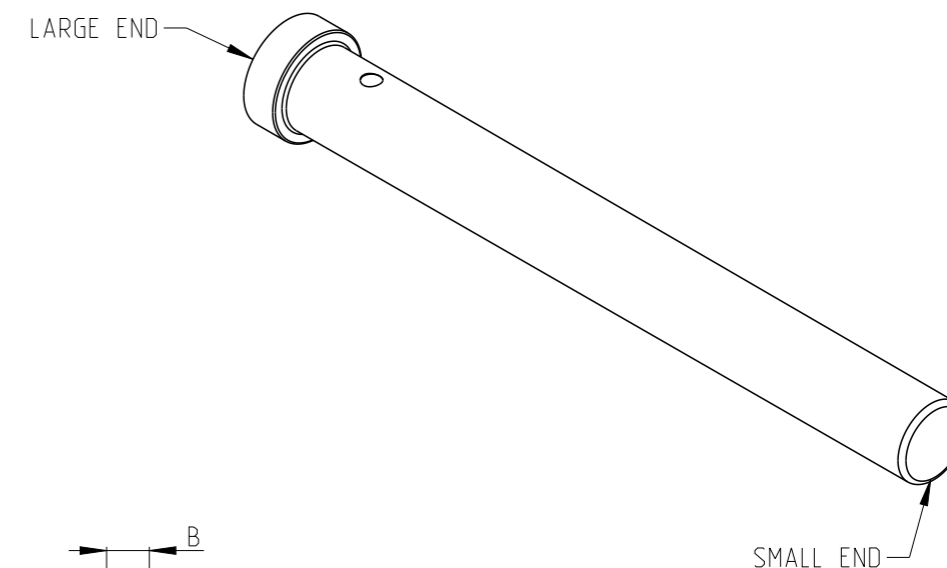

REVISIONS

P	LTR	DESCRIPTION	DATE	DWN	APVD
	A	INITIAL RELEASE	03SEP2020	J.G	I.Y

1. MATERIAL: PBT GF15, COLOR AND PN SEE TABLE
2. FOR LOCKING FUNCTION, INSERT LARGE END FIRST.
3. DRAWING NO. FOR NTS 20P: C-2350890 AND C-2350891
DRAWING NO. FOR NTS 48P: C-2366494 AND C-2366509

THIS DRAWING IS A CONTROLLED DOCUMENT.		DWN J.GU	03SEP2020				
DIMENSIONS: mm		CHK E. JIANG	03SEP2020				
		APVD I. YIN	03SEP2020				
TOLERANCES UNLESS OTHERWISE SPECIFIED: 0 PLC ±- 1 PLC ±0.3 2 PLC ±0.2 3 PLC ±- 4 PLC ±- ANGLES ±-		PRODUCT SPEC 108-160071	NAME NTS LOCKING SEALING PLUG				
MATERIAL -	FINISH -	APPLICATION SPEC 114-32209	WEIGHT -	SIZE A3	CAGE CODE 00779	DRAWING NO C-2373921	RESTRICTED TO -
CUSTOMER DRAWING				SCALE 5:1	SHEET 1 OF 1	REV A	