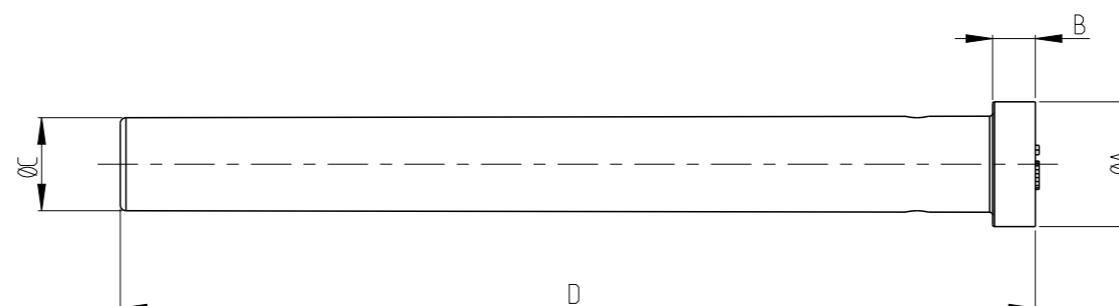

REVISIONS

P	LTR	DESCRIPTION	DATE	DWN	APVD
	A	INITIAL RELEASE	03SEP2020	J.G	I.Y

1. MATERIAL: PBT GF15, COLOR AND PN SEE TABLE
2. FOR LOCKING FUNCTION, INSERT LARGE END FIRST.
3. DRAWING NO. FOR NTS 20P: C-2350890 AND C-2350891
DRAWING NO. FOR NTS 48P: C-2366494 AND C-2366509

2373921-4	GREEN	SIZE 20 OF NTS 48P	2.54	0.85	1.84	27.8
2373921-3	BLUE	SIZE 16 OF NTS 48P	3.30	1.13	2.46	27.8
2373921-2	YELLOW	SIZE 20 OF NTS 20P	2.54	0.85	1.84	24.2
2373921-1	GREY	SIZE 16 OF NTS 20P	3.30	1.13	2.46	24.2
PN	COLOR	USED FOR	DIM A	DIM B	DIM C	DIM D

THIS DRAWING IS A CONTROLLED DOCUMENT.		DWN J.GU	03SEP2020				
DIMENSIONS: mm		CHK E. JIANG	03SEP2020				
		APVD I. YIN	03SEP2020				
TOLERANCES UNLESS OTHERWISE SPECIFIED: 0 PLC ±- 1 PLC ±0.3 2 PLC ±0.2 3 PLC ±- 4 PLC ±- ANGLES ±-		PRODUCT SPEC 108-160071	NAME NTS LOCKING SEALING PLUG				
MATERIAL -	FINISH -	APPLICATION SPEC 114-32209	WEIGHT -	SIZE A3	CAGE CODE 00779	DRAWING NO C-2373921	RESTRICTED TO -
CUSTOMER DRAWING				SCALE 5:1	SHEET 1 OF 1	REV A	