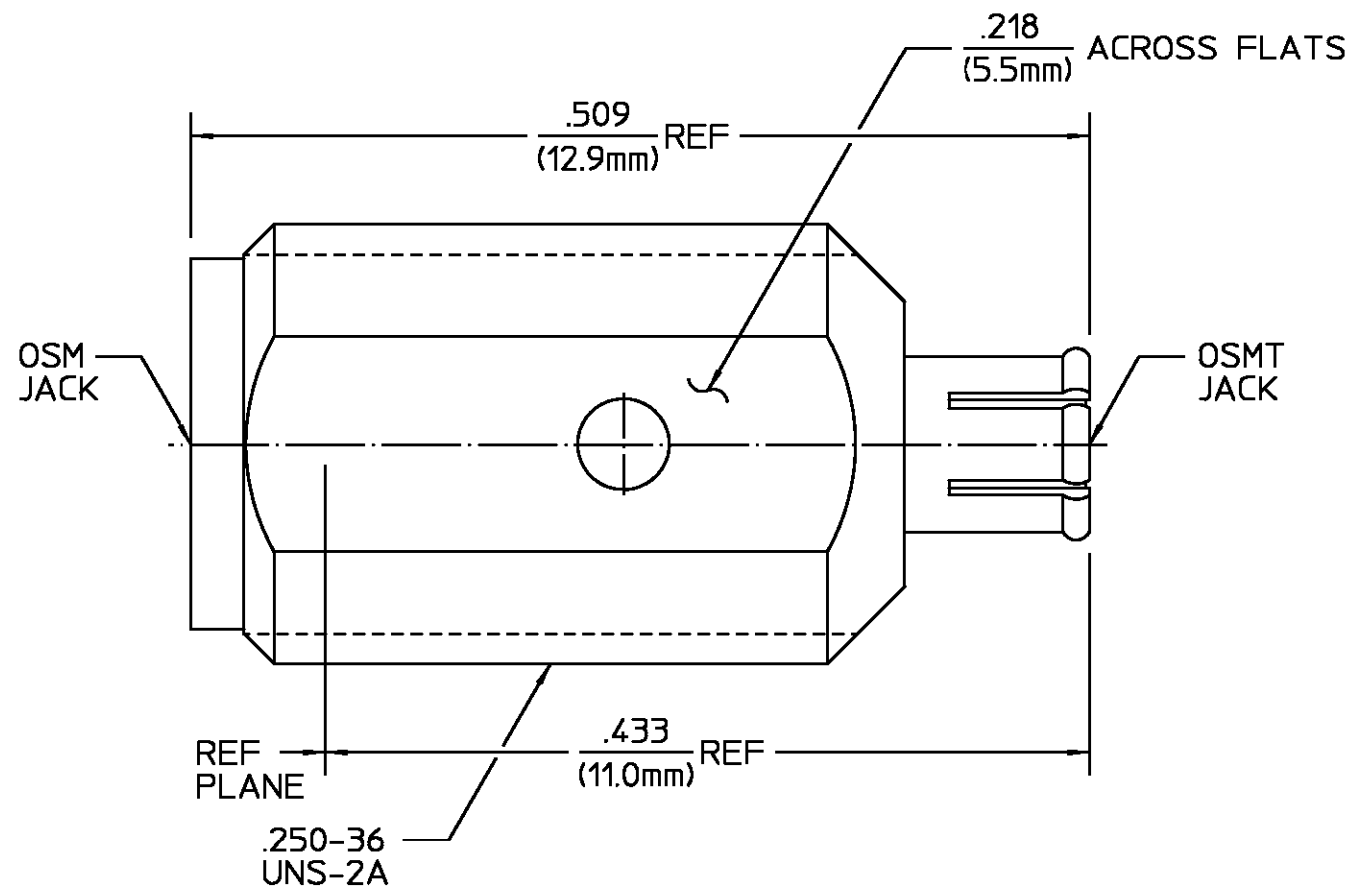

REVISIONS			
REV	DESCRIPTION	DATE	APPROVED
020	RELEASED	07/23/92	<i>FH</i>

DIELECTRIC	TFE FLUOROCARBON PER ASTM-D-1457	N/A
CENTER CONTACT HOUSING	BERYLLIUM COPPER PER ASTM B 196, ALLOY C17300, CONDITION H	GOLD PLATE PER MIL-G-45204 OVER NICKEL PLATE PER QQ-N-290
COMPONENT	MATERIAL	FINISH

UNLESS OTHERWISE SPECIFIED DIMENSIONS ARE IN INCHES TOLERANCE ON FRAC DEC ANGLES * 1/64 * .005 * 1°	DRAWN BY <i>M.A.</i> DATE 4/16/92	AMP Incorporated 140 Fourth Avenue Waltham, MA 02451-7599		
	CHECKED BY <i>M.A.</i> 07/23/92			
These drawings and specifications are the property of Omni Spectra Incorporated and shall not be reproduced or copied or used in whole or in part as the basis for the manufacture or sale of item(s) without written permission.	APPD BY <i>FH</i> 04/17/92	AMP		
	USE ASSY PROCEDURE		TITLE OSMT JACK TO OSM JACK ADAPTER	
	NO. A.P. N/A	SIZE B	CODE IDENT NO. 26805	2380-2240-00
	SCALE 10 : 1	SHEET 1 OF 1		