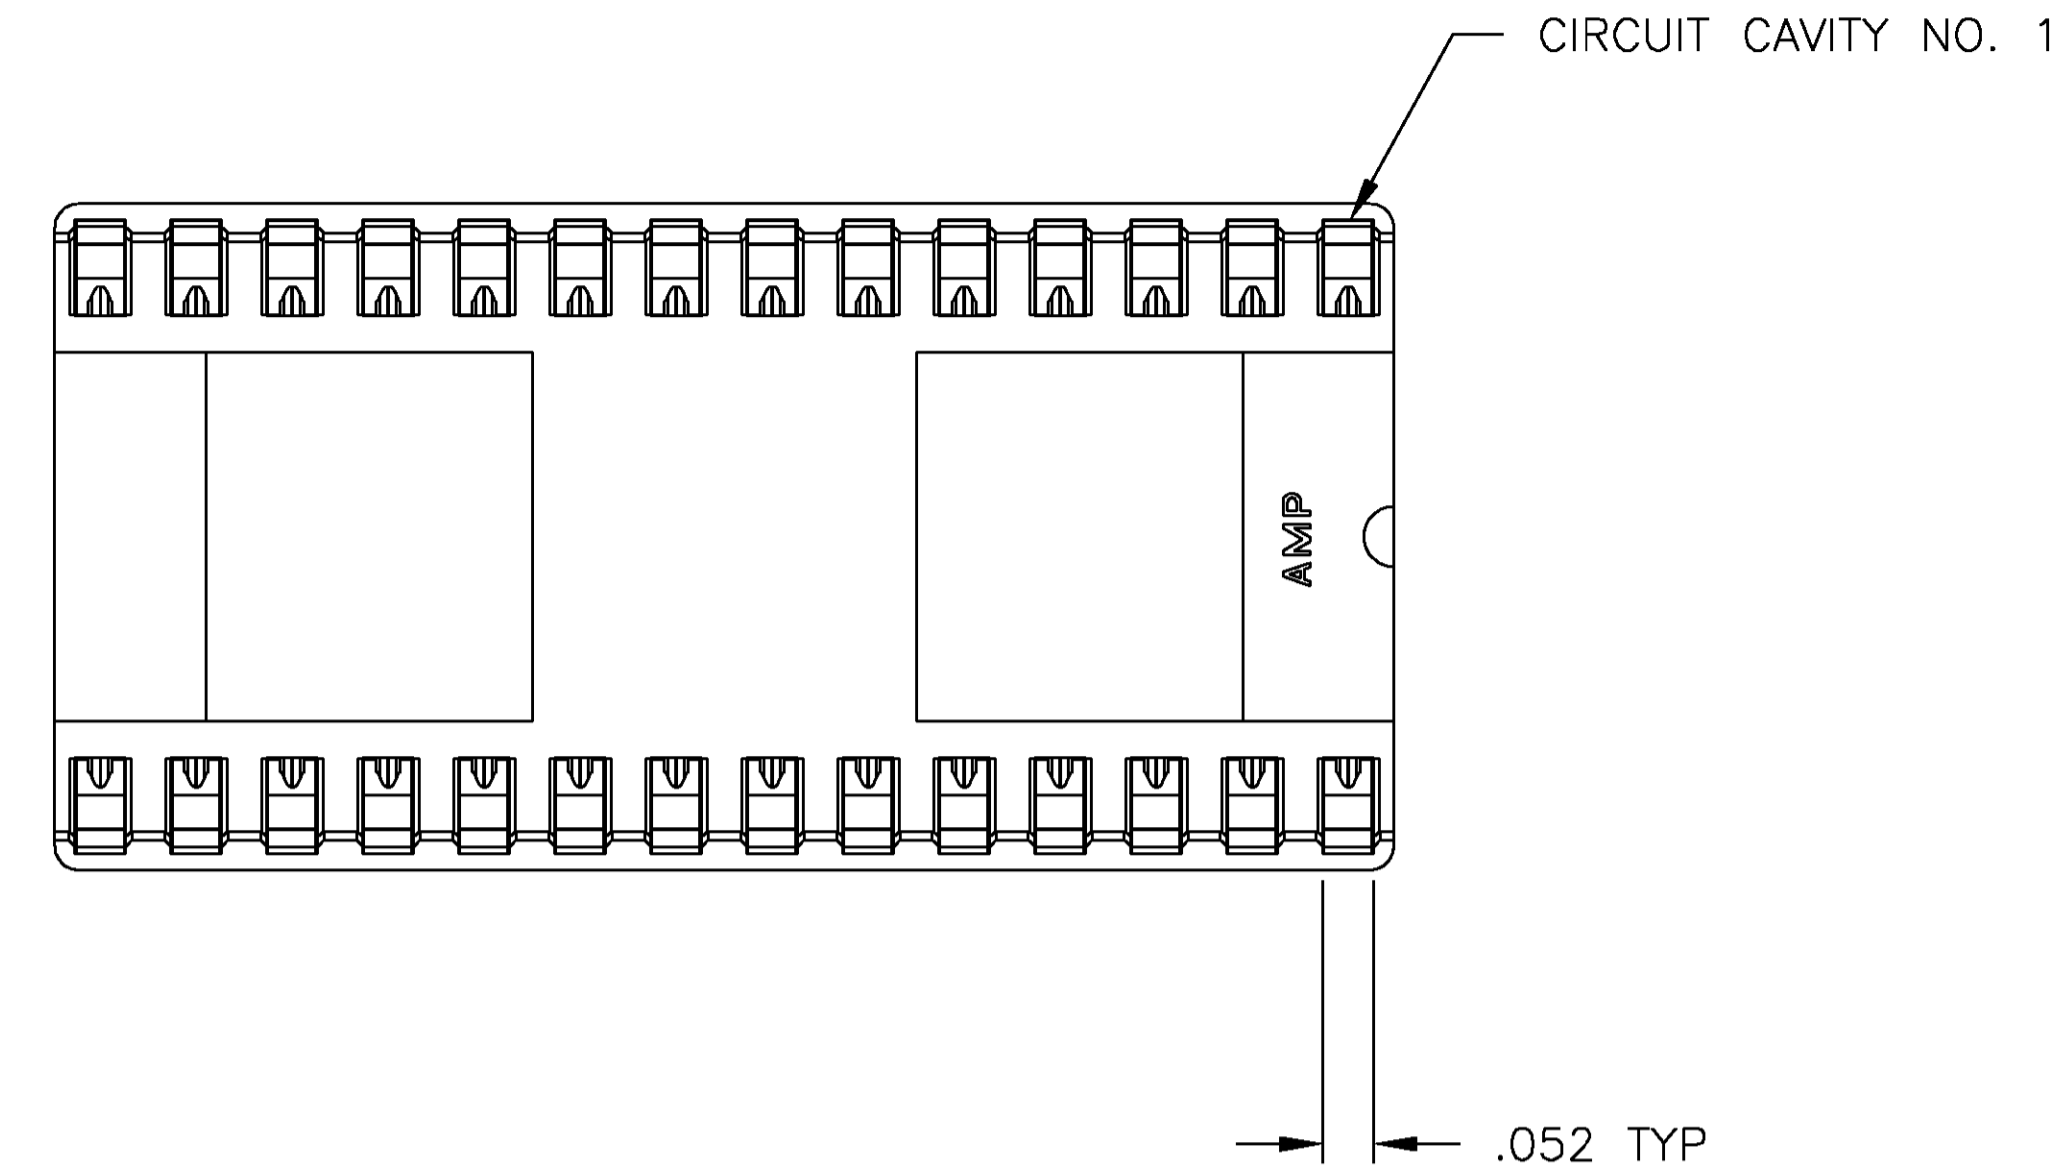

1. RECEPTACLE ACCEPTS A .008-.014 THICK I.C. LEAD.
2. TUBE LOADED.
3. TWO .000015 MIN THK. GOLD STRIPES IN CONTACT AREA WITH TIN-LEAD (93/7) ON SOLDER LEGS, BALANCE OF CONTACT NICKEL PLATED.

OBSOLETE	3	PHOS. BRZ	BROWN GLASS-FILLED PCT	2-382467-4
		TINNED	PHOS. BRZ	BROWN GLASS-FILLED PCT
		TINNED	BE.CU.	BROWN GLASS-FILLED PCT
		CONTACT FINISH	CONTACT MAT'L	HOUSING MATERIAL
				PART NO.

THIS DRAWING IS A CONTROLLED DOCUMENT.		043401	
DR	R BROWN	17NOV00	
CHK	H WYNKOOP		
APP'D	H WYNKOOP	17NOV00	
NAME	SOCKET ASSY, DIP, HT, 28 POS, DIPLOMATE™ DL		
PRODUCT SPEC	108-1066		
APPLICATION SPEC	114-1052		
SIZE	A1	CAGE CODE	382467
WEIGHT	-	DRAWING NO	00779
MATERIAL	SEE TABLE	FINISH	SEE TABLE
CUSTOMER DRAWING		SCALE	5:1
		SHEET	1 OF 1
		REV	G