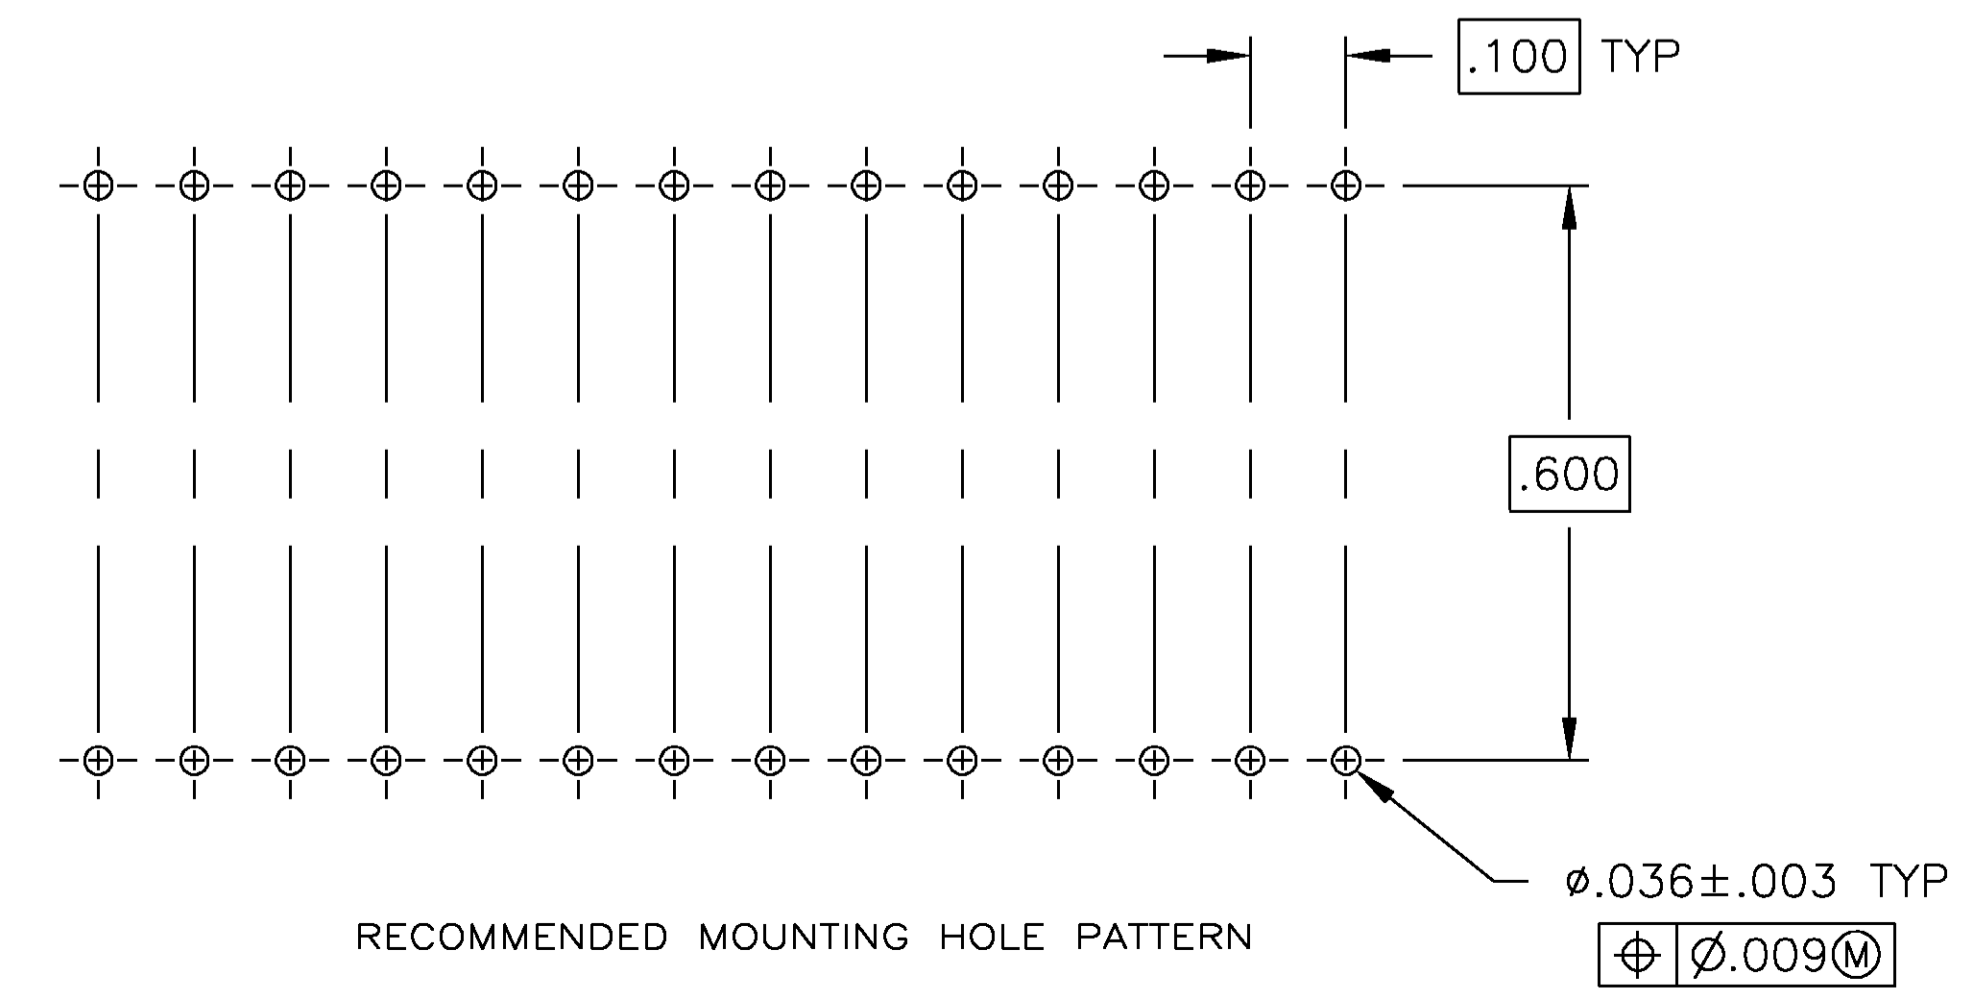

1. RECEPTACLE ACCEPTS A .008-.014 THICK I.C. LEAD.
2. TUBE LOADED.
3. TWO .000015 MIN THK. GOLD STRIPES IN CONTACT AREA WITH TIN-LEAD (93/7) ON SOLDER LEGS, BALANCE OF CONTACT NICKEL PLATED.

OBSOLETE	3	PHOS. BRZ	BROWN GLASS-FILLED PCT	2-382467-4
		TINNED	PHOS. BRZ	BROWN GLASS-FILLED PCT
		TINNED	BE.CU.	BROWN GLASS-FILLED PCT
		CONTACT FINISH	CONTACT MAT'L	HOUSING MATERIAL
				PART NO.

THIS DRAWING IS A CONTROLLED DOCUMENT.		043401	
DR	R BROWN	17NOV00	
CHK	H WYNKOOP		
APP'D	H WYNKOOP	17NOV00	
NAME	SOCKET ASSY, DIP, HT, 28 POS, DIPLOMATE™ DL		
PRODUCT SPEC	108-1066		
APPLICATION SPEC	114-1052		
SIZE	A1	CAGE CODE	382467
WEIGHT	-	DRAWING NO	00779
MATERIAL	SEE TABLE	FINISH	SEE TABLE
CUSTOMER DRAWING		SCALE	5:1
		SHEET	1 OF 1
		REV	G