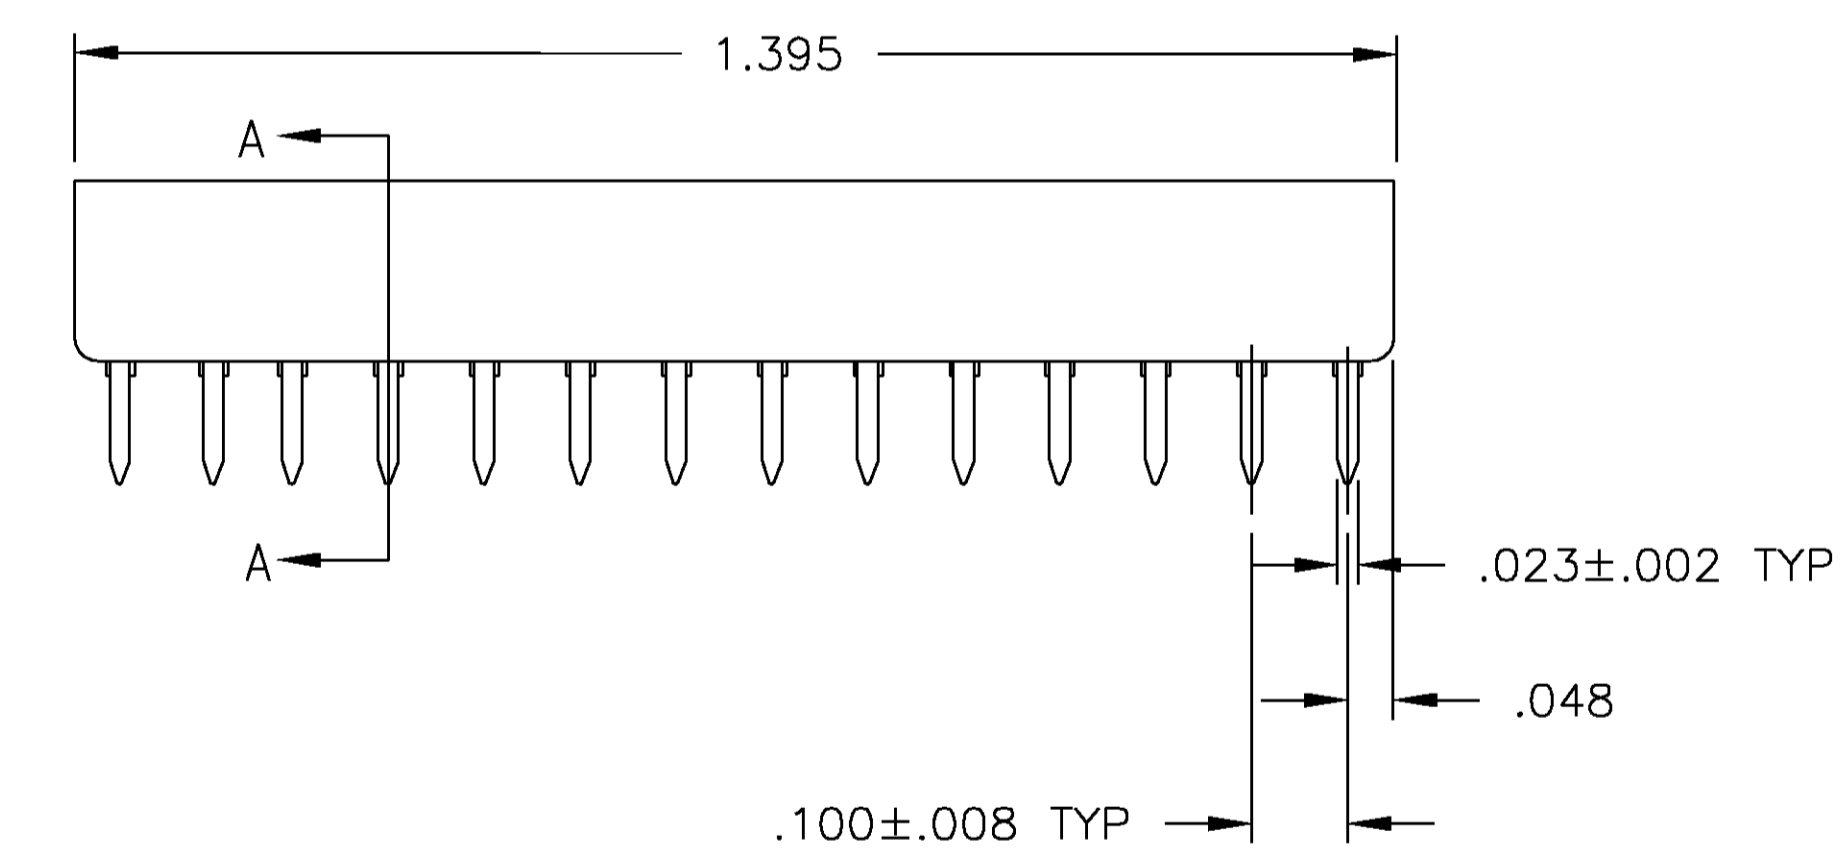

1. RECEPTACLE ACCEPTS A .008-.014 THICK I.C. LEAD.
2. TUBE LOADED.
3. TWO .000015 MIN THK. GOLD STRIPES IN CONTACT AREA WITH TIN-LEAD (93/7) ON SOLDER LEGS, BALANCE OF CONTACT NICKEL PLATED.

OBSOLETE	3	PHOS. BRZ	BROWN GLASS-FILLED PCT	2-382467-4
		TINNED	PHOS. BRZ	BROWN GLASS-FILLED PCT
		TINNED	BE.CU.	BROWN GLASS-FILLED PCT
		CONTACT FINISH	CONTACT MAT'L	HOUSING MATERIAL
				PART NO.

THIS DRAWING IS A CONTROLLED DOCUMENT.		043401	
DR	R BROWN	17NOV00	
CHK	H WYNKOOP		
APP'D	H WYNKOOP	17NOV00	
NAME	SOCKET ASSY, DIP, HT, 28 POS, DIPLOMATE™ DL		
PRODUCT SPEC	108-1066		
APPLICATION SPEC	114-1052		
SIZE	A1	CAGE CODE	382467
WEIGHT	-	DRAWING NO	00779
MATERIAL	SEE TABLE	FINISH	SEE TABLE
CUSTOMER DRAWING		SCALE	5:1
		SHEET	1 OF 1
		REV	G