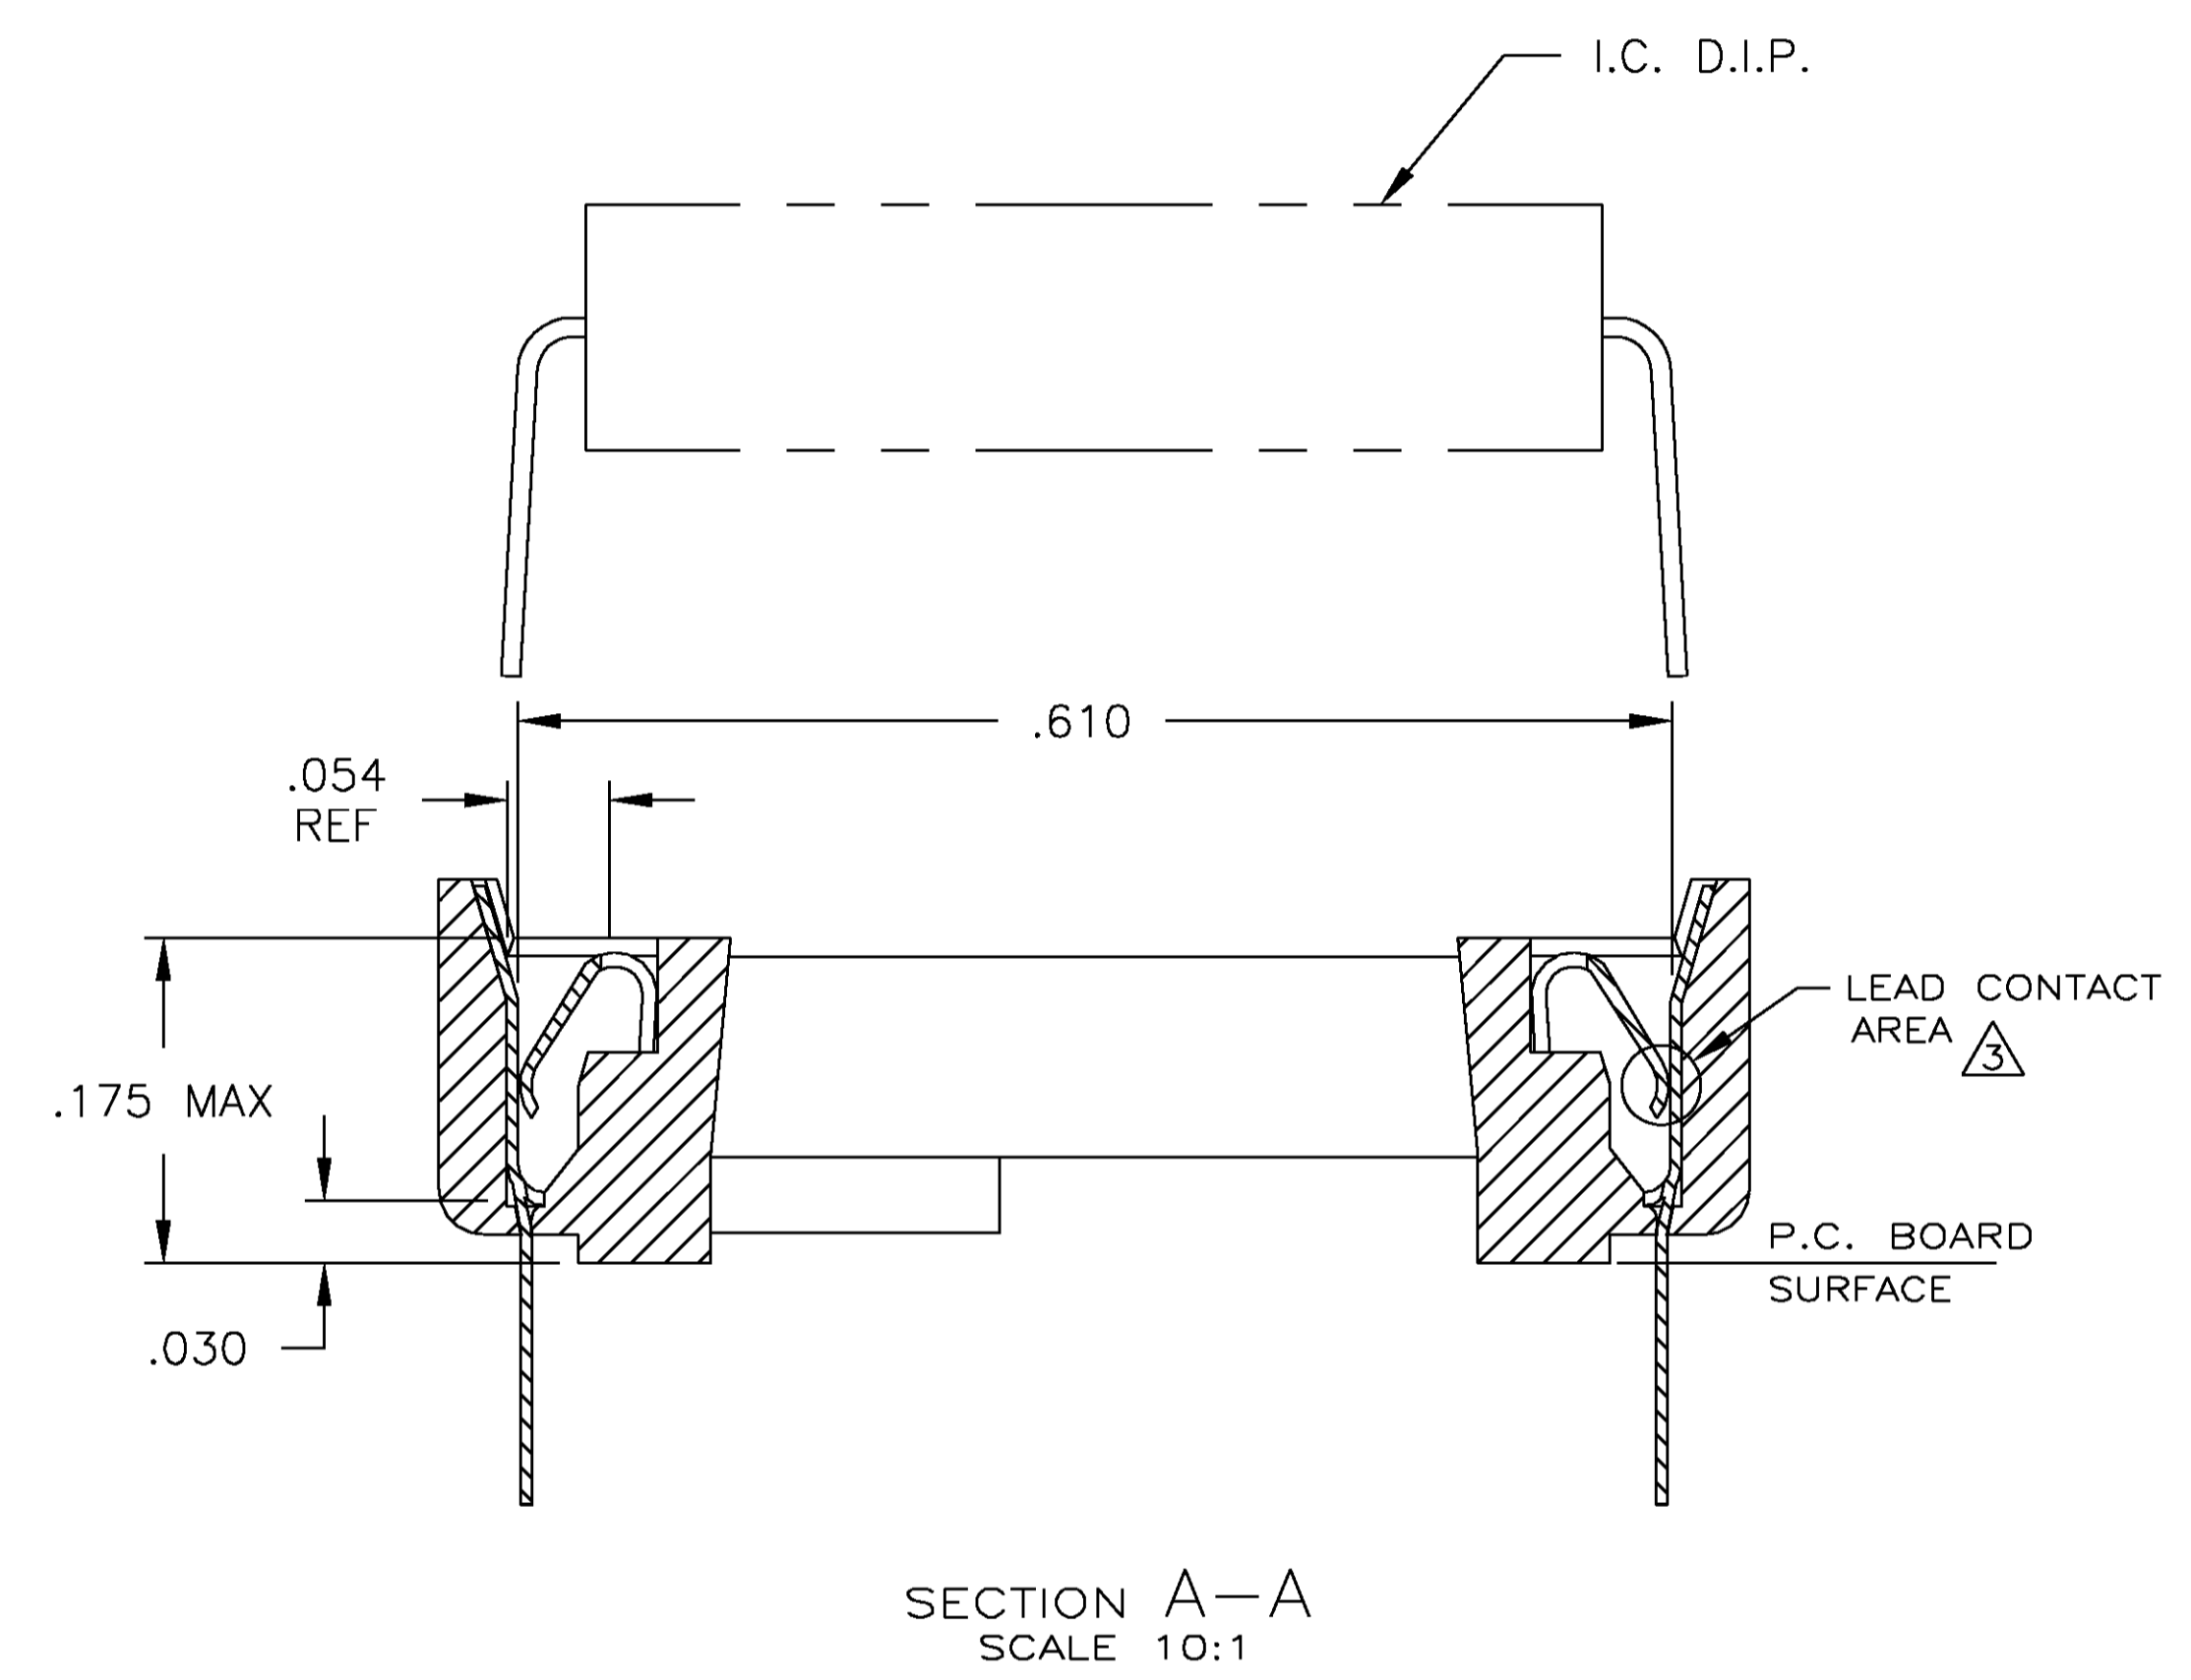

1. RECEPTACLE ACCEPTS A .008-.014 THICK I.C. LEAD.
2. TUBE LOADED.
3. TWO .000015 MIN THK. GOLD STRIPES IN CONTACT AREA WITH TIN-LEAD (93/7) ON SOLDER LEGS, BALANCE OF CONTACT NICKEL PLATED.

OBSOLETE	3	PHOS. BRZ	BROWN GLASS-FILLED PCT	2-382467-4
		TINNED	PHOS. BRZ	BROWN GLASS-FILLED PCT
		TINNED	BE.CU.	BROWN GLASS-FILLED PCT
		CONTACT FINISH	CONTACT MAT'L	HOUSING MATERIAL
				PART NO.

THIS DRAWING IS A CONTROLLED DOCUMENT.		043401	
DR	R BROWN	17NOV00	
CHK	H WYNKOOP		
APP'D	H WYNKOOP	17NOV00	
NAME	SOCKET ASSY, DIP, HT, 28 POS, DIPLOMATE™ DL		
PRODUCT SPEC	108-1066		
APPLICATION SPEC	114-1052		
SIZE	A1	CAGE CODE	382467
WEIGHT	-	DRAWING NO	00779
MATERIAL	SEE TABLE	FINISH	SEE TABLE
CUSTOMER DRAWING		SCALE	5:1
		SHEET	1 OF 1
		REV	G