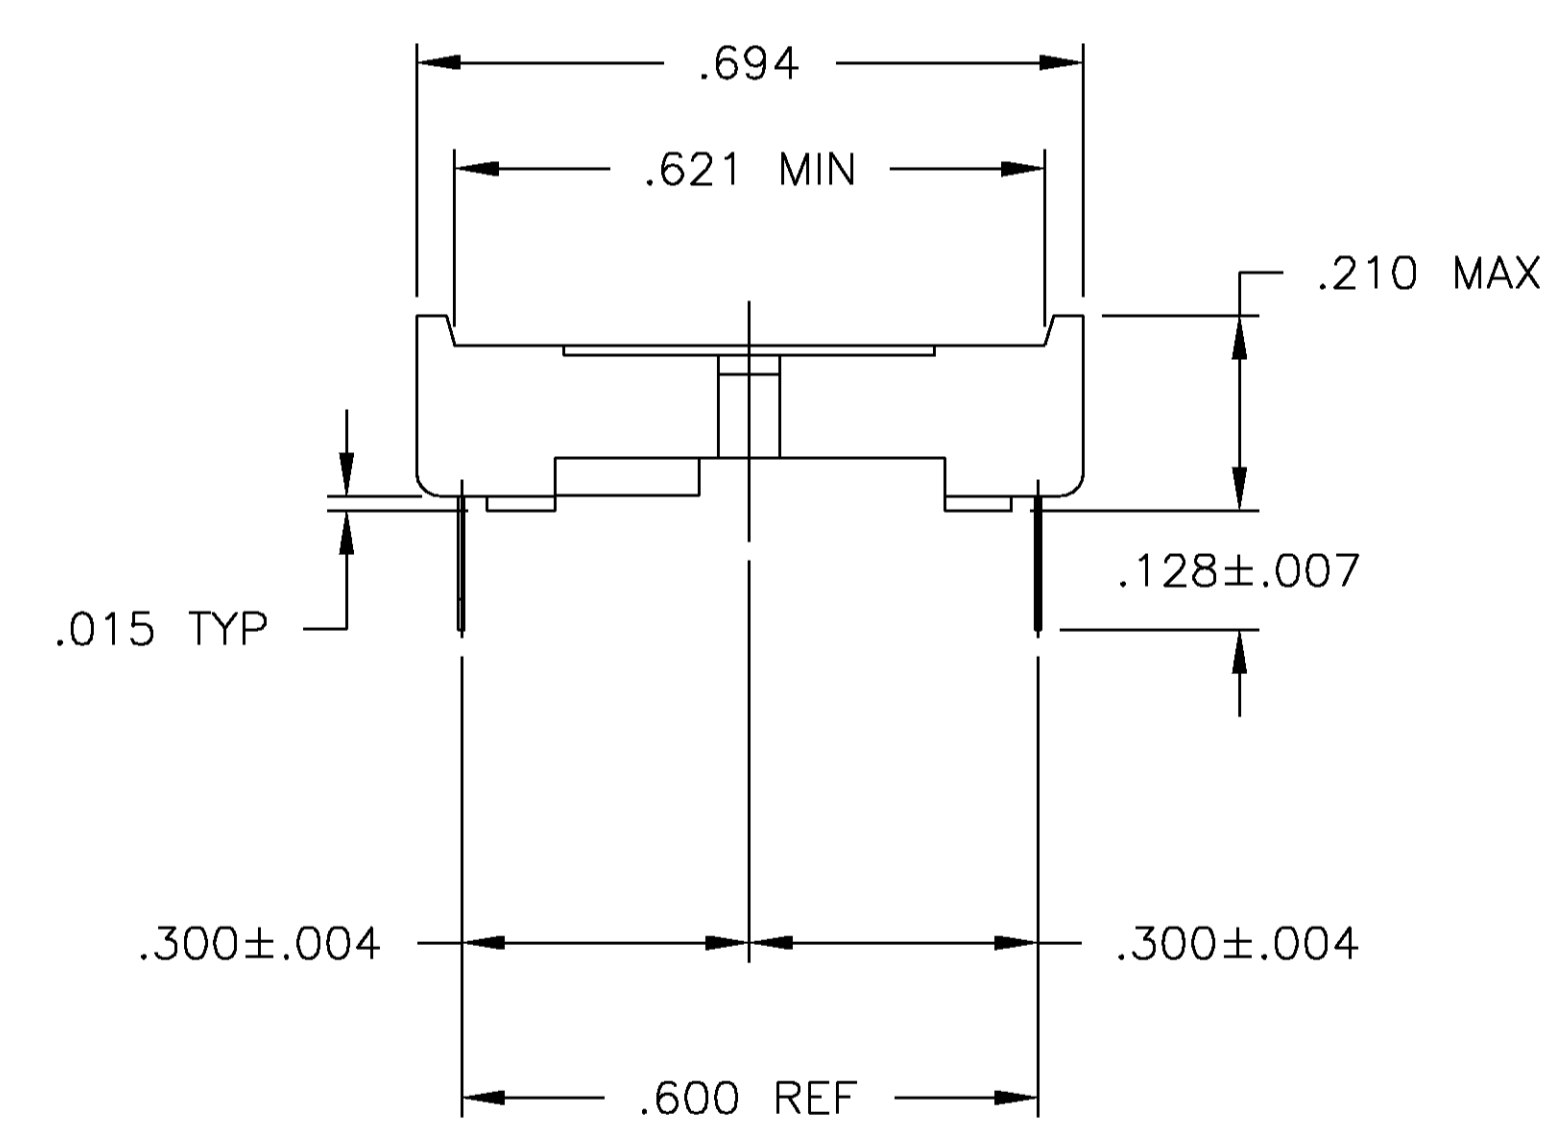

1. RECEPTACLE ACCEPTS A .008-.014 THICK I.C. LEAD.
2. TUBE LOADED.
3. TWO .000015 MIN THK. GOLD STRIPES IN CONTACT AREA WITH TIN-LEAD (93/7) ON SOLDER LEGS, BALANCE OF CONTACT NICKEL PLATED.

OBSOLETE	3	PHOS. BRZ	BROWN GLASS-FILLED PCT	2-382467-4
		TINNED	PHOS. BRZ	BROWN GLASS-FILLED PCT
		TINNED	BE.CU.	BROWN GLASS-FILLED PCT
		CONTACT FINISH	CONTACT MAT'L	HOUSING MATERIAL
				PART NO.

THIS DRAWING IS A CONTROLLED DOCUMENT.		043401	
DR	R BROWN	17NOV00	
CHK	H WYNKOOP		
APP'D	H WYNKOOP	17NOV00	
NAME	SOCKET ASSY, DIP, HT, 28 POS, DIPLOMATE™ DL		
PRODUCT SPEC	108-1066		
APPLICATION SPEC	114-1052		
SIZE	A1	CAGE CODE	382467
WEIGHT	-	DRAWING NO	00779
MATERIAL	SEE TABLE	FINISH	SEE TABLE
CUSTOMER DRAWING		SCALE	5:1
		SHEET	1 OF 1
		REV	G