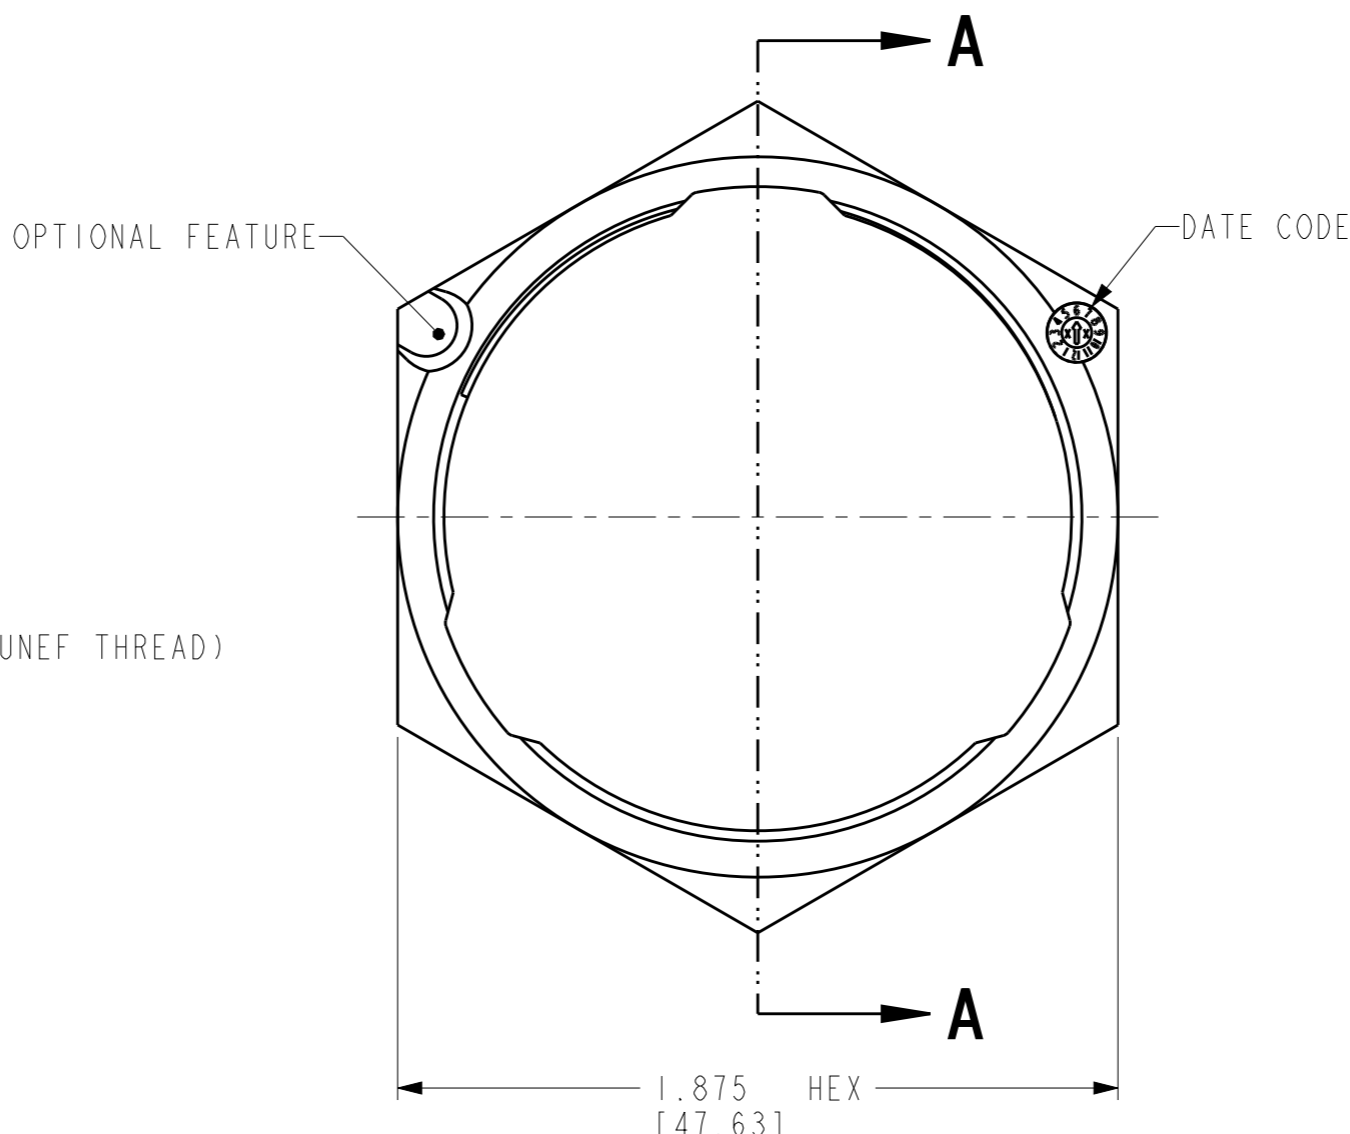

SECTION A-A

3D VIEW

- NOTES:
1. FOR APPLICATION CHARACTERISTICS SEE DRAWING 0425-021-0000.
 2. MATERIAL: PEI 30% GF, BLACK
 3. TO BE USED ON HDP SERIES SIZE 24.

THIS DRAWING IS A CONTROLLED DOCUMENT.		DWN A. MALAGON 20AUG2013	 TE Connectivity	
DIMENSIONS: INCHES [mm]		CHK I. GRANTCHAROVA 05DEC2013		
		APVD D. MEYER 05DEC2013	NAME PLASTIC PANEL NUT FOR RECEPTACLES SIZE 24 HDP SERIES	
TOLERANCES UNLESS OTHERWISE SPECIFIED: 0 PLC ±- 1 PLC ±- 2 PLC ±- 3 PLC ±.025 [0.63] 4 PLC ±- ANGLES ±0°30'0"		PRODUCT SPEC -	SIZE A3	CAGE CODE 4AFU8
MATERIAL -		FINISH -	APPLICATION SPEC -	DRAWING NO C-2411-001-2405
		WEIGHT 5.02g	RESTRICTED TO -	
		CUSTOMER DRAWING	SCALE 2:1	SHEET 1
			OF 1	REV C