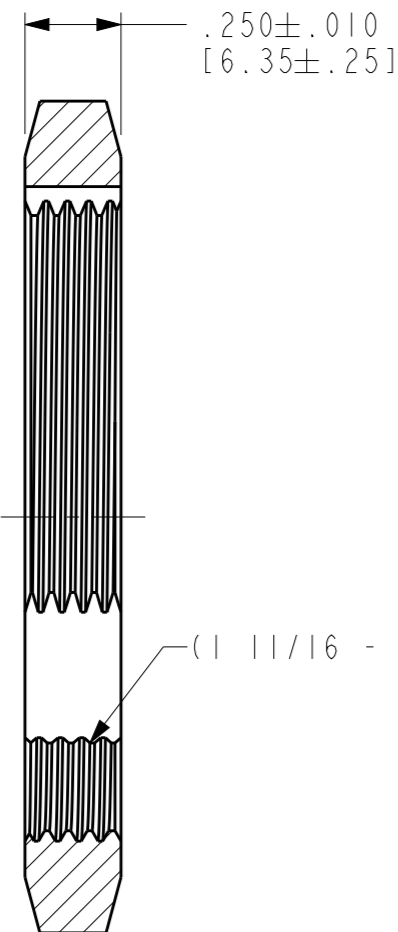

SECTION A-A

3D VIEW

- NOTES:
1. FOR APPLICATION CHARACTERISTICS SEE DRAWING 0425-021-0000.
 2. MATERIAL: PEI 30% GF, BLACK
 3. TO BE USED ON HDP SERIES SIZE 24.

THIS DRAWING IS A CONTROLLED DOCUMENT.		DWN A. MALAGON 20AUG2013	 TE Connectivity	
DIMENSIONS: INCHES [mm]		CHK I. GRANTCHAROVA 05DEC2013		
		APVD D. MEYER 05DEC2013	NAME PLASTIC PANEL NUT FOR RECEPTACLES SIZE 24 HDP SERIES	
TOLERANCES UNLESS OTHERWISE SPECIFIED: 0 PLC ±- 1 PLC ±- 2 PLC ±- 3 PLC ±.025 [0.63] 4 PLC ±- ANGLES ±0°30'0"		PRODUCT SPEC -	SIZE A3	CAGE CODE 4AFU8
MATERIAL -		FINISH -	APPLICATION SPEC -	DRAWING NO C-2411-001-2405
		WEIGHT 5.02g	RESTRICTED TO -	
		CUSTOMER DRAWING	SCALE 2:1	SHEET 1
			OF 1	REV C