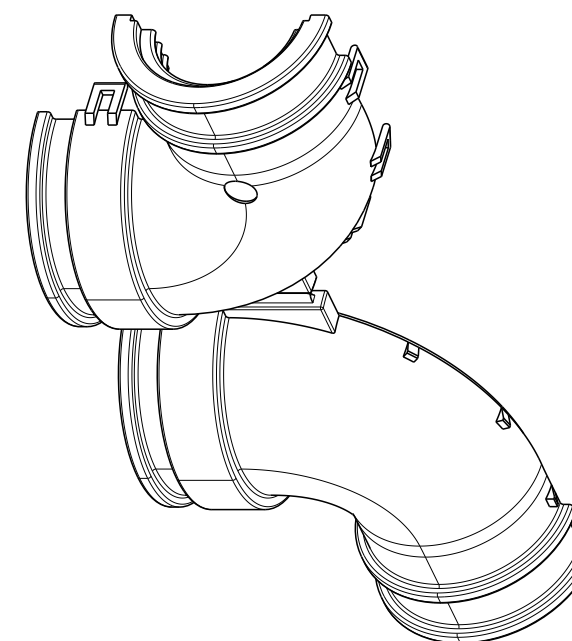

3. RECOMMENDED CONDUIT SIZE: 1"

2. THIS DIMENSION APPLIES AFTER BACKSHELL MATED TO HDP24/26-XXP/SX-L017.

1. THIS PART MATES WITH HDP24/26-24-XXP/SX-L017. (XX = ARRANGEMENT; X = SEAL TYPE)

NOTES:

THIS DRAWING IS A CONTROLLED DOCUMENT.

TE Connectivity

NAME
90DEG BACK SHELL 24 SIZE
HDP SERIES

SIZE CAGE CODE DRAWING NO RESTRICTED TO

A3 4AFU8 C-2428-004-2405 -

SCALE 1:1 SHEET 1 OF 1 REV A2

X-ON Electronics

Largest Supplier of Electrical and Electronic Components