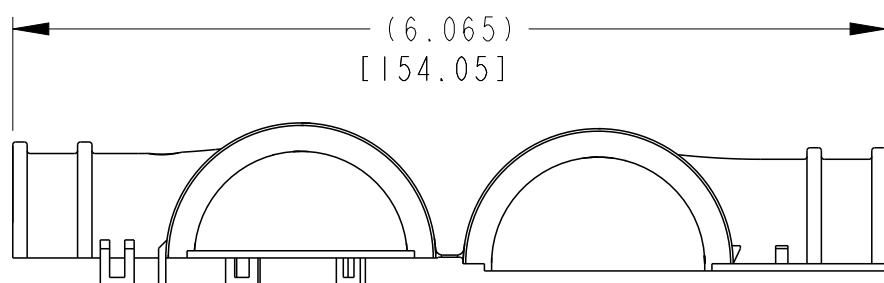

3. RECOMMENDED CONDUIT SIZE: 1"

2. THIS DIMENSION APPLIES AFTER BACKSHELL MATED TO HDP24/26-XXP/SX-L017.

1. THIS PART MATES WITH HDP24/26-24-XXP/SX-L017. (XX = ARRANGEMENT; X = SEAL TYPE)

NOTES:

THIS DRAWING IS A CONTROLLED DOCUMENT.

DIMENSIONS:
INCHES [mm]

MATERIAL
PA66 (BLACK)

TOLERANCES UNLESS OTHERWISE SPECIFIED:

0 PLC	±
1 PLC	±
2 PLC	±
3 PLC	±.025 [0.64]
4 PLC	±
ANGLES	±0° 30' 0"
FINISH	-

DWN J. WOODY 29APR1998

CHK S. PALLUTH 17JAN2001