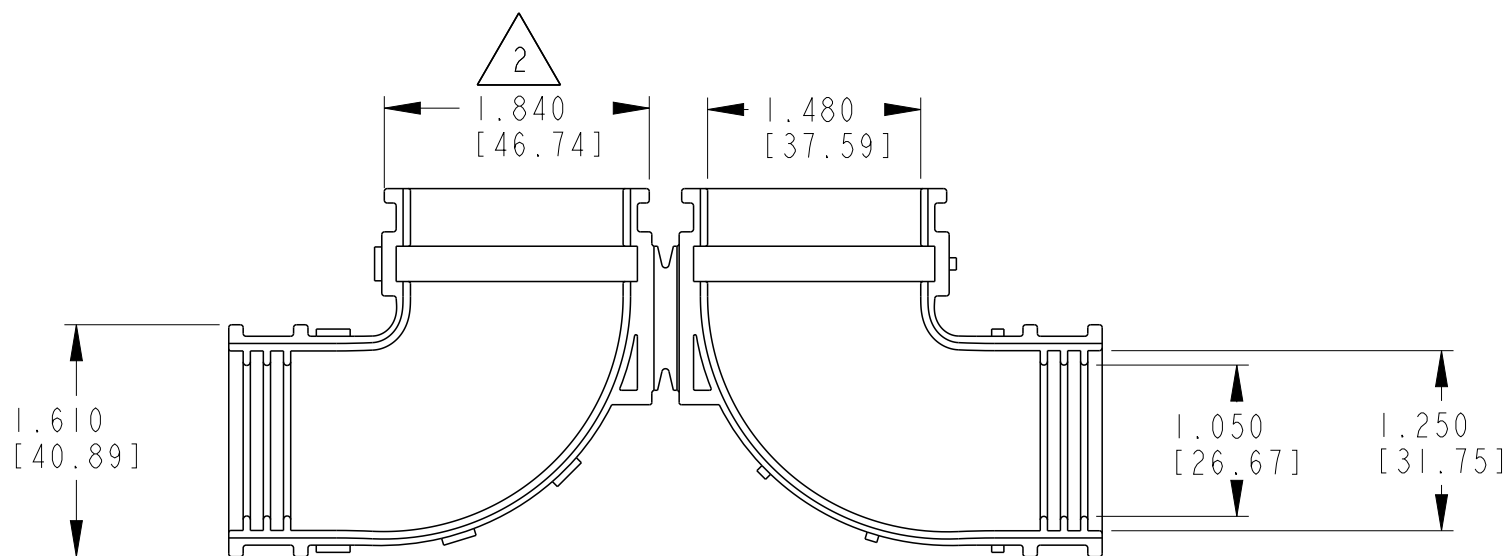

3. RECOMMENDED CONDUIT SIZE: 1"

2. THIS DIMENSION APPLIES AFTER BACKSHELL MATED TO HDP24/26-XXP/SX-L017.

1. THIS PART MATES WITH HDP24/26-24-XXP/SX-L017. (XX = ARRANGEMENT; X = SEAL TYPE)

NOTES:

THIS DRAWING IS A CONTROLLED DOCUMENT.

DIMENSIONS:
INCHES [mm]

MATERIAL
PA66 (BLACK)

TOLERANCES UNLESS OTHERWISE SPECIFIED:

0 PLC	±
1 PLC	±
2 PLC	±
3 PLC	±.025 [0.64]
4 PLC	±
ANGLES	±0° 30' 0"
FINISH	-

DWN J. WOODY 29APR1998

CHK S. PALLUTH 17JAN2001

APVD R. REED 23JAN2001

PRODUCT SPEC

108-151015

APPLICATION SPEC

114-151015

WEIGHT

0.31 GR

CUSTOMER DRAWING

TE Connectivity

NAME
90DEG BACK SHELL 24 SIZE
HDP SERIES

SIZE CAGE CODE DRAWING NO RESTRICTED TO

A3 4AFU8 C-2428-004-2405 -

SCALE 1:1 SHEET 1 OF 1 REV A2

X-ON Electronics

Largest Supplier of Electrical and Electronic Components