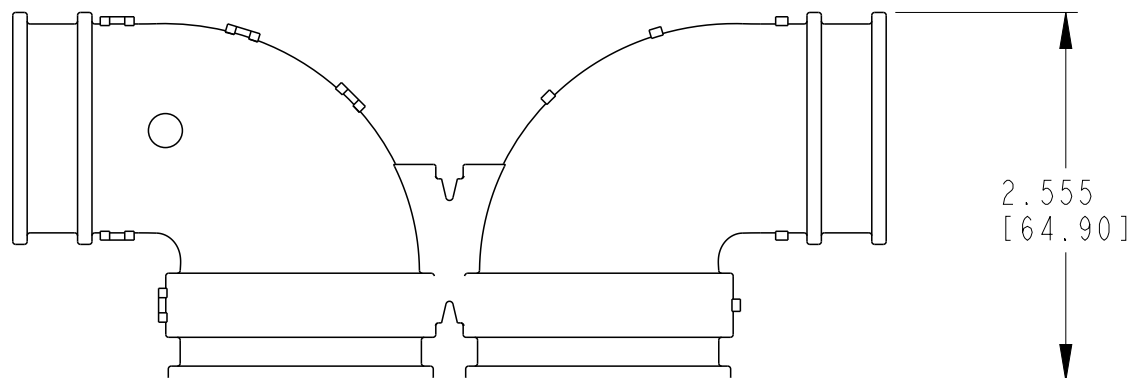

3. RECOMMENDED CONDUIT SIZE: 1"

2. THIS DIMENSION APPLIES AFTER BACKSHELL MATED TO HDP24/26-XXP/SX-L017.

1. THIS PART MATES WITH HDP24/26-24-XXP/SX-L017. (XX = ARRANGEMENT; X = SEAL TYPE)

NOTES:

THIS DRAWING IS A CONTROLLED DOCUMENT.

DIMENSIONS:
INCHES [mm]

MATERIAL
PA66 (BLACK)

TOLERANCES UNLESS OTHERWISE SPECIFIED:

0 PLC	±
1 PLC	±
2 PLC	±
3 PLC	±.025 [0.64]
4 PLC	±
ANGLES	±0° 30' 0"
FINISH	-

DWN J. WOODY 29APR1998

CHK S. PALLUTH 17JAN2001

APVD R. REED 23JAN2001

PRODUCT SPEC

108-151015

APPLICATION SPEC

114-151015

WEIGHT

0.31 GR

CUSTOMER DRAWING

TE Connectivity

NAME
90DEG BACK SHELL 24 SIZE
HDP SERIES

SIZE CAGE CODE DRAWING NO RESTRICTED TO

A3 4AFU8 C-2428-004-2405 -

SCALE 1:1 SHEET 1 OF 1 REV A2

X-ON Electronics

Largest Supplier of Electrical and Electronic Components