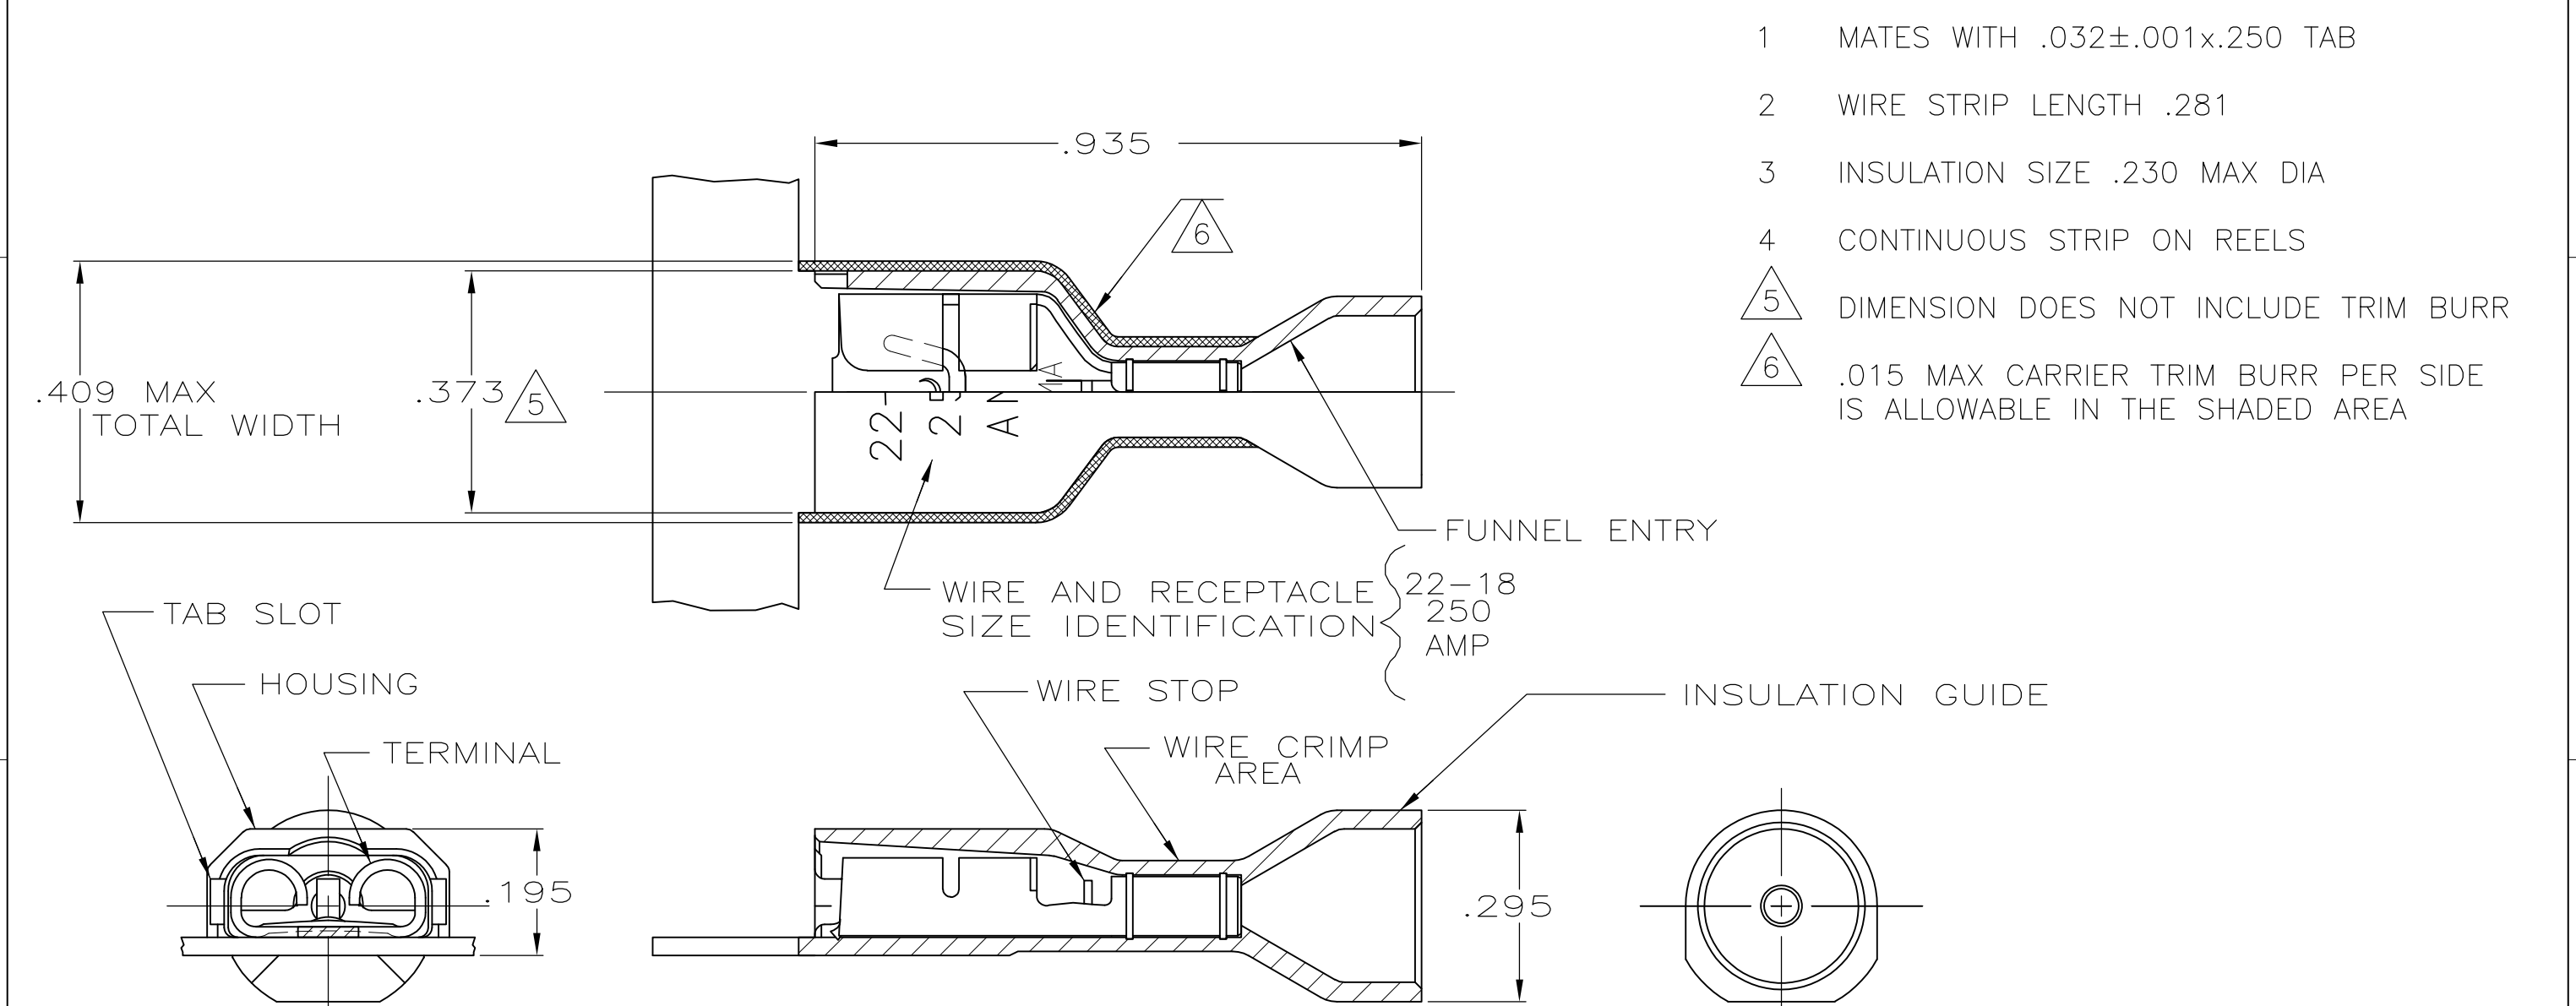

THIS DRAWING IS UNPUBLISHED. RELEASED FOR PUBLICATION
 © COPYRIGHT - By - ALL RIGHTS RESERVED.

LOC	DIST	REVISIONS			
P	LTR	DESCRIPTION	DATE	DWN	APVD
AF	50	N	REVISED PER ECR-13-004343	30JUL13	KH KR

- 1 MATES WITH .032±.001x.250 TAB
- 2 WIRE STRIP LENGTH .281
- 3 INSULATION SIZE .230 MAX DIA
- 4 CONTINUOUS STRIP ON REELS
- 5 DIMENSION DOES NOT INCLUDE TRIM BURR
- 6 .015 MAX CARRIER TRIM BURR PER SIDE IS ALLOWABLE IN THE SHADED AREA

BULK	HOUSING:NYLON,COLOR-RED TRANSLUCENT RECEPTACLE:BRASS,TIN	5-520263-2
STANDARD	HOUSING:NYLON,COLOR-RED TRANSLUCENT RECEPTACLE:#3 HARD PH BRONZE,TIN	2-520263-4
	HOUSING:NYLON,COLOR-RED TRANSLUCENT RECEPTACLE:BRASS,TIN	2-520263-2
PACKAGING	MATERIAL & FINISH	PART NO

THIS DRAWING IS A CONTROLLED DOCUMENT.		DWN P FORTNEY 9/30/88	STE TE Connectivity	
DIMENSIONS: INCHES		CHK MS FEHER 9/30/88		
TOLERANCES UNLESS OTHERWISE SPECIFIED:		APVD K RANDOLPH 9/30/88	NAME RECEPTACLE ASSY,ULTRA-FAST, .250 SERIES,22-18 AWG	
0 PLC ± -		PRODUCT SPEC 108-2043	SIZE A3	
1 PLC ± -		APPLICATION SPEC 114-2123	CAGE CODE 00779	DRAWING NO C-520263
2 PLC ± -		WEIGHT -	RESTRICTED TO -	
3 PLC ± .015		CUSTOMER DRAWING		
4 PLC ± -		SCALE 4:1		
ANGLES ± -		SHEET 1 OF 1		
FINISH SEE TABLE		REV N		