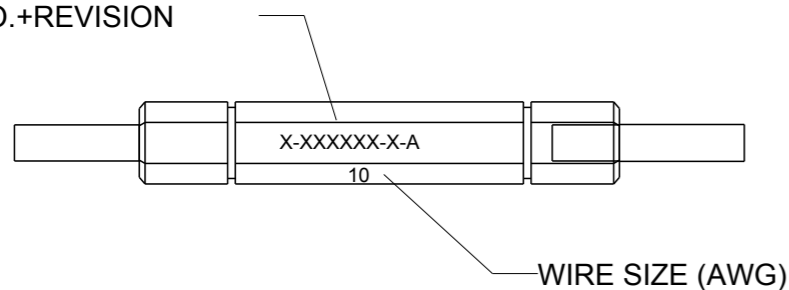

# THE GAUGE PACKAGE CONSISTS OF:

ITEM	QTY	DESCRIPTION	PART-NO.
1	1	WIRE/SLIP GAUGE, HANDTOOL	X-XXXXXX-X
2	1	BOX	523225-3
3	1	CERTIFICATE OF CALIBRATION	GAUGE SPECIFIC

LABELING OF THE GAUGE:  
THE VALUES ARE FOR EXAMPLE ONLY!

EACH VIEW OF THE GAUGE IS SHOWN AT A ROTATION OF 60 DEGREES

TE-PART-NO.+REVISION

THIS DRAWING IS A CONTROLLED DOCUMENT.		DWN <b>B.MUTH</b>	27SEP2011		TE Connectivity
DIMENSIONS: <b>INCH</b>		CHK <b>L.BAUER</b>	27SEP2011		
TOLERANCES UNLESS OTHERWISE SPECIFIED:		APVD <b>B.MUTH</b>	27SEP2011	NAME <b>GAUGE PACKAGE, OVERVIEW PRUEFLEHRE PACKUNG, UEBERSICHT</b>	
0 PLC ±-		PRODUCT SPEC	-	SIZE	
1 PLC ±-		APPLICATION SPEC	-	CAGE CODE	DRAWING NO
2 PLC ±-		WEIGHT	-	<b>A3</b> 00779	<b>C</b> -1-523763-0
3 PLC ±-		CUSTOMER DRAWING	-	SCALE	SHEET
4 PLC ±-				<b>5:1</b>	<b>1</b> OF <b>1</b>
ANGLES ±1°				REV	<b>A1</b>
FINISH					