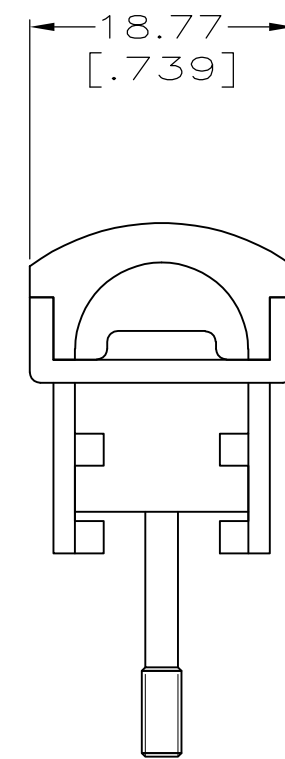

- 1. KIT SHIPPED NOT ASSEMBLED.
- △2 MATERIAL:
COVER - POLYPHENYLENE OXIDE.
CABLE CLAMP - POLYESTER PBT.
SEE TABLE FOR COLOR.
SCREW - ZINC PLATED STEEL.
- △3 DIMENSIONS SHOWN ARE MAXIMUM.
- △4 100 KITS BULK PACKED.
- △5 500 KITS BULK PACKED.

△4	△5	GRAY	7.62 - 8.26 [.300 - .325]	2-5552560-1
		BLACK	10.80 - 12.70 [.425 - .500]	5552560-5
	△4	BLACK	8.89 - 10.80 [.350 - .425]	5552560-1
PACKAGE	COLOR	CABLE RANGE	DIAMETER	PART NO.
THIS DRAWING IS A CONTROLLED DOCUMENT.		DWN G.PETERS 23SEP05	TE Connectivity	
DIMENSIONS: mm[INCHES]		CHK W.MILLHIMES 23SEP05		
TOLERANCES UNLESS OTHERWISE SPECIFIED:		APVD M.WALMSLEY 23SEP05	NAME COVER KIT, 90 DEG, TAPERED, 50 POSITION, CHAMP	
0 PLC ± -	1 PLC ± -	PRODUCT SPEC	-	
2 PLC ± -	3 PLC ± -	APPLICATION SPEC	-	
4 PLC ± -	ANGLES ± -	FINISH	SIZE A2	CAGE CODE 00779
MATERIAL △2	FINISH △2	WEIGHT -	DRAWING NO C-5552560	RESTRICTED TO -
CUSTOMER DRAWING			SCALE 2:1	SHEET 1 of 1
			REV P	