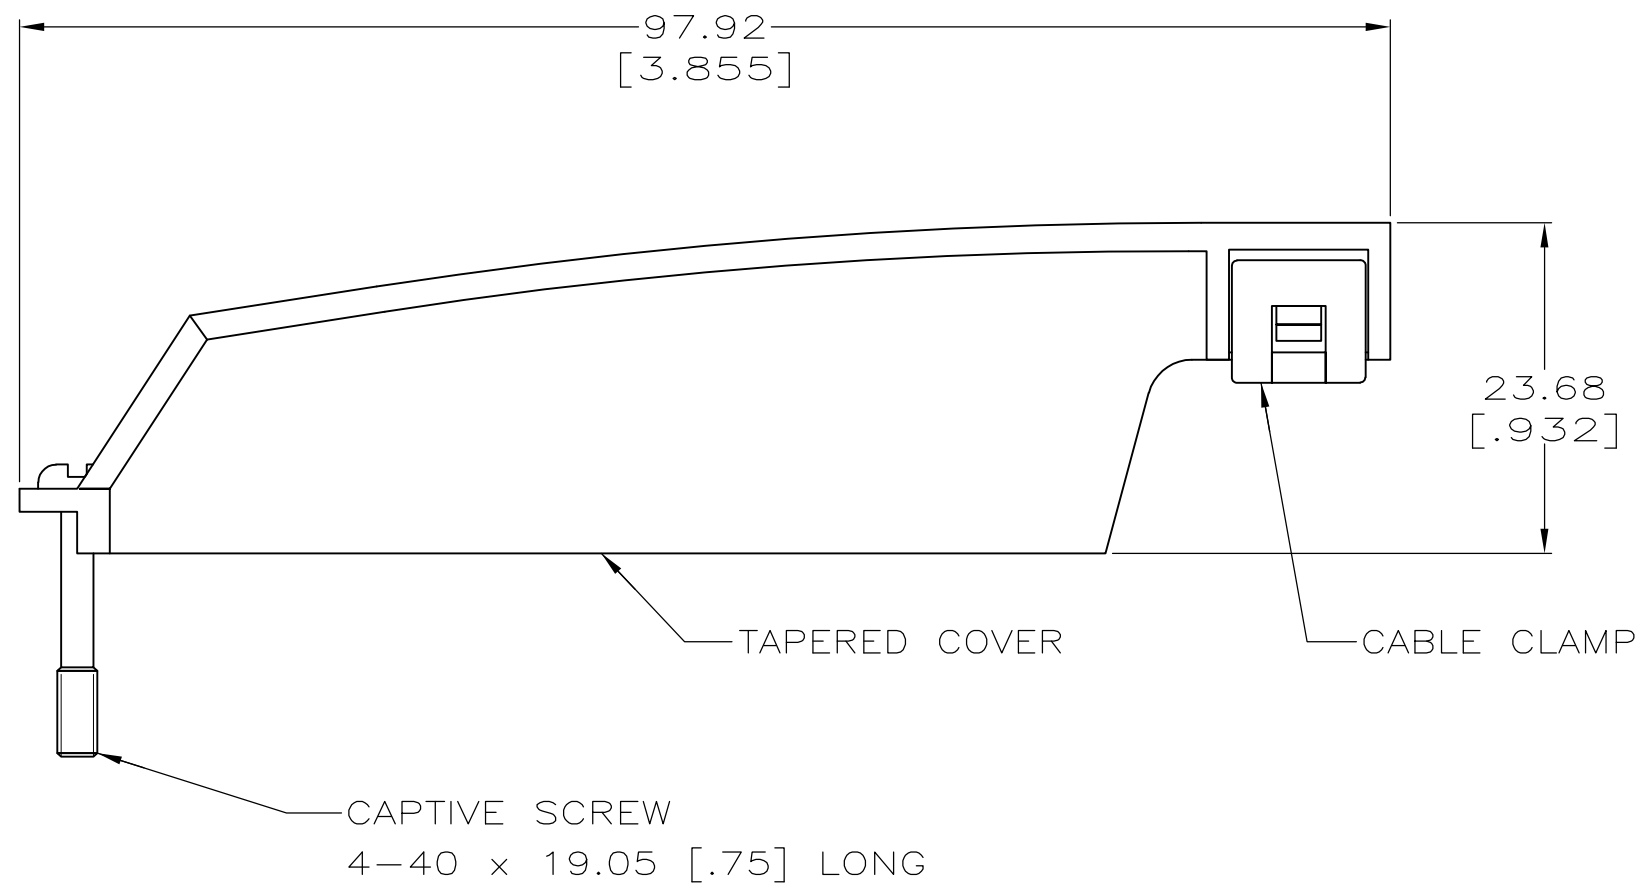

- 1. KIT SHIPPED NOT ASSEMBLED.
- △2 MATERIAL:
COVER - POLYPHENYLENE OXIDE.
CABLE CLAMP - POLYESTER PBT.
SEE TABLE FOR COLOR.
SCREW - ZINC PLATED STEEL.
- △3 DIMENSIONS SHOWN ARE MAXIMUM.
- △4 100 KITS BULK PACKED.
- △5 500 KITS BULK PACKED.

△4	△5	GRAY	7.62 - 8.26 [.300 - .325]	2-5552560-1
		BLACK	10.80 - 12.70 [.425 - .500]	5552560-5
	△4	BLACK	8.89 - 10.80 [.350 - .425]	5552560-1
PACKAGE	COLOR	CABLE RANGE	DIAMETER	PART NO.
THIS DRAWING IS A CONTROLLED DOCUMENT.		DWN G.PETERS 23SEP05	TE Connectivity	
DIMENSIONS: mm[INCHES]		CHK W.MILLHIMES 23SEP05		
TOLERANCES UNLESS OTHERWISE SPECIFIED:		APVD M.WALMSLEY 23SEP05	NAME COVER KIT, 90 DEG, TAPERED, 50 POSITION, CHAMP	
0 PLC ± -	1 PLC ± -	PRODUCT SPEC	-	
2 PLC ± -	3 PLC ± -	APPLICATION SPEC	-	
4 PLC ± -	ANGLES ± -	FINISH	SIZE A2	CAGE CODE 00779
MATERIAL △2	FINISH △2	WEIGHT -	DRAWING NO C-5552560	RESTRICTED TO -
CUSTOMER DRAWING			SCALE 2:1	SHEET 1 of 1
			REV P	