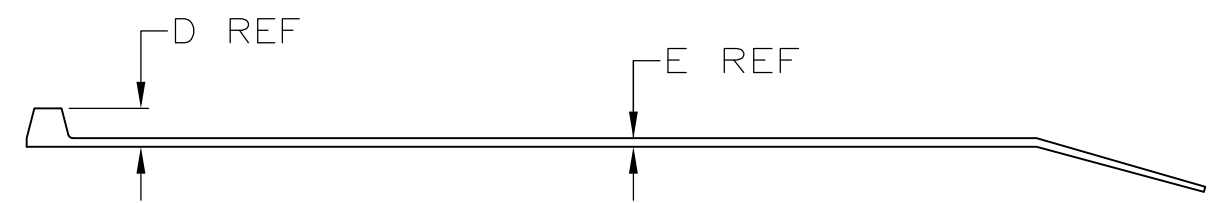

UNIT OF MEASURE	A	B	C	D	E	L		MAX BUNDLE DIAMETER	MIN TENSILE STRENGTH
INCHES	.175	.169	.096	.151	.037	4.07		.75	18 LBS
MM	4.45	4.29	2.44	3.84	.94	103		19.1	8.165 KG

3 OBSOLETE	100	NATURAL HALAR	3-604771-0
	1000	NATURAL	2-604771-9
	1000	BLACK	2-604771-0
	100	NATURAL	1-604771-9
	100	BLACK	1-604771-0
	QTY/BAG	COLOR	PART NUMBER

METRIC

THIS DRAWING IS A CONTROLLED DOCUMENT.

DIMENSIONS: mm [INCHES]	TOLERANCES UNLESS OTHERWISE SPECIFIED: 0 PLC ± - 1 PLC ± - 2 PLC ± - 3 PLC ± - 4 PLC ± - ANGLES ± -	DWN 07-NOV-03 K. WHITAKER CHK 07-NOV-03 D. COLEY APVD 07-NOV-03 D. COLEY PRODUCT SPEC - APPLICATION SPEC - WEIGHT -	TE Connectivity NAME CABLE TIE, 4 INCH - - SIZE A3 CAGE CODE 00779 DRAWING NO C-604771 RESTRICTED TO -		
MATERIAL NYLON 6/6	FINISH -	CUSTOMER DRAWING	SCALE 1:1	SHEET 1 OF 1	REV L4