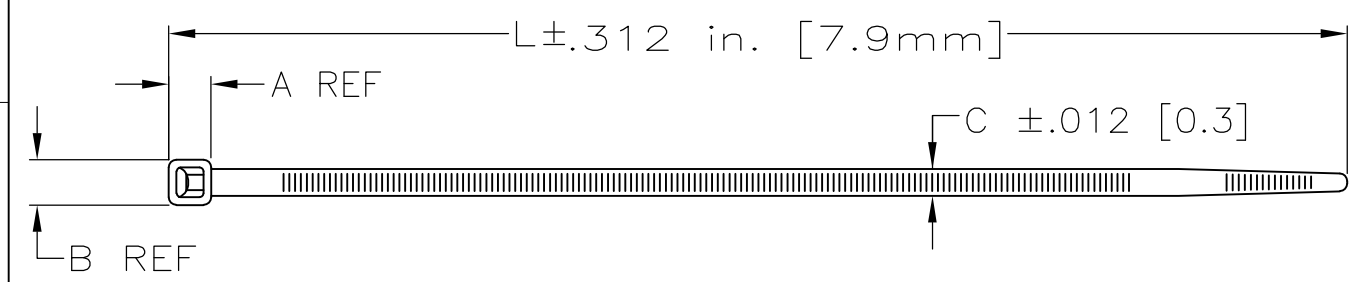

THIS DRAWING IS UNPUBLISHED. RELEASED FOR PUBLICATION
© COPYRIGHT - By - ALL RIGHTS RESERVED.

LOC CM	DIST 00	REVISIONS			
P	LTR	DESCRIPTION	DATE	DWN	APVD
	L4	REVISED PER ECO-11-004917	11MAR11	RK	HMR

1. PACKAGED IN HEAT SEALED 3 MIL POLYBAG.
2. MIL NO. MS3367-4.
3. OBSOLETE PARTS: OBSOLETE CIS STREAMLINING PER D.RENAUD/D.SINISI

UNIT OF MEASURE	A	B	C	D	E	L		MAX BUNDLE DIAMETER	MIN TENSILE STRENGTH
INCHES	.175	.169	.096	.151	.037	4.07		.75	18 LBS
MM	4.45	4.29	2.44	3.84	.94	103		19.1	8.165 KG

3 OBSOLETE	100	NATURAL HALAR	3-604771-0
	1000	NATURAL	2-604771-9
	1000	BLACK	2-604771-0
	100	NATURAL	1-604771-9
	100	BLACK	1-604771-0
	QTY/BAG	COLOR	PART NUMBER

METRIC

THIS DRAWING IS A CONTROLLED DOCUMENT.

DIMENSIONS: mm [INCHES]	TOLERANCES UNLESS OTHERWISE SPECIFIED: 0 PLC ± - 1 PLC ± - 2 PLC ± - 3 PLC ± - 4 PLC ± - ANGLES ± -	DWN 07-NOV-03 K. WHITAKER CHK 07-NOV-03 D. COLEY APVD 07-NOV-03 D. COLEY PRODUCT SPEC - APPLICATION SPEC - WEIGHT -	TE Connectivity NAME CABLE TIE, 4 INCH - - SIZE A3 CAGE CODE 00779 DRAWING NO C-604771 RESTRICTED TO -		
MATERIAL NYLON 6/6	FINISH -	CUSTOMER DRAWING	SCALE 1:1	SHEET 1 OF 1	REV L4