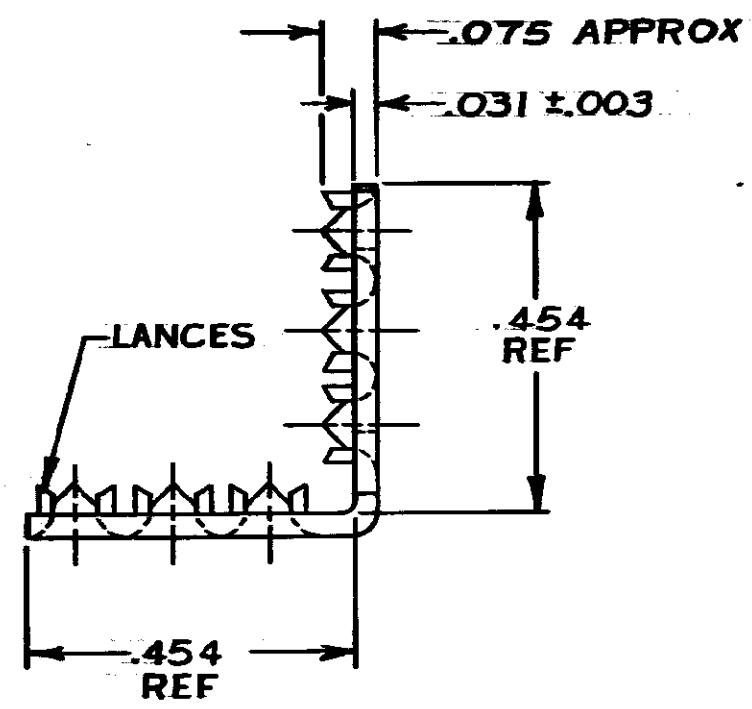

AS SHOWN	276959-2
REMARKS	PART NO

UNLESS OTHERWISE SPECIFIED DIMENSIONS ARE IN INCHES. TOLERANCES ON: DECIMALS ± .008 ANGLES ± 5°	CONTRACT NO	AMP INCORPORATED Harrisburg, Pa.		
	DR <i>P. M. ...</i> 3/10/80			NAME
	MATERIAL COPPER-ANNEALED (QQ-C-576)	CHK <i>Craig Pierce</i> 4-17-80	TERMI-FOIL TAP	
	FINISH TIN PLATE (MIL-T-10727)	APPD <i>...</i> 3/10/80	SIZE <b>B</b>	CODE IDENT NO <b>00779</b>
	APPD	DRAWING NO <b>276959</b>	SHEET	
	DSGN-APPD <i>...</i> 4/17/80	SCALE <b>4:1</b>		
	OTHER APPD <i>RE Dotted</i> 9/11/80			