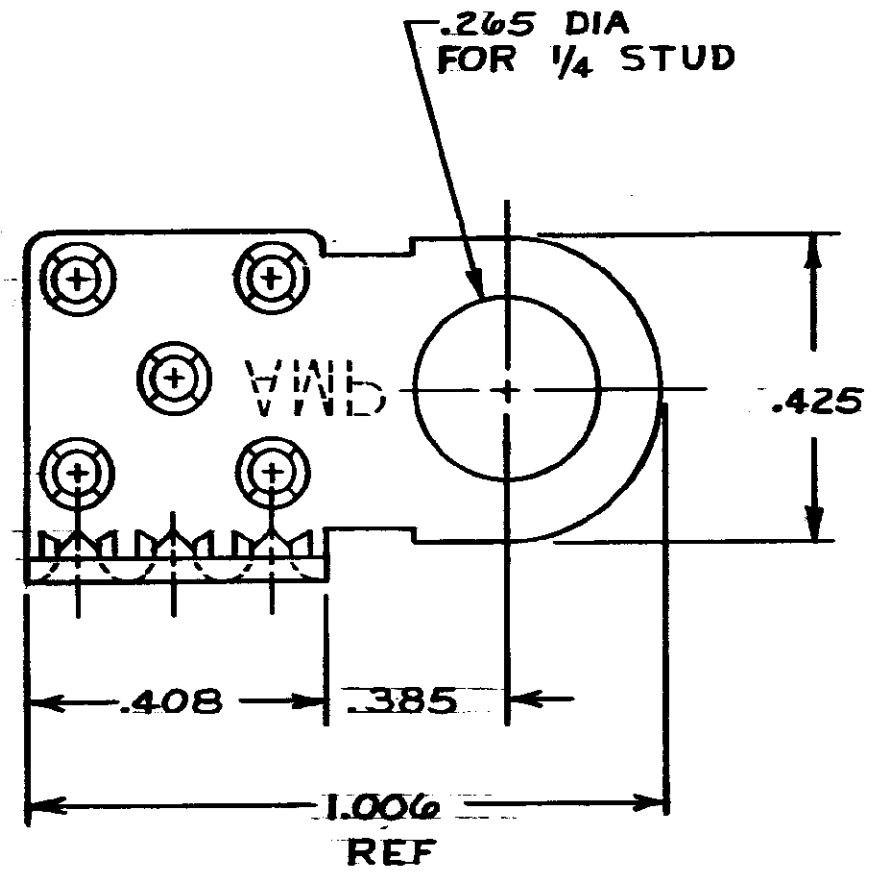

AS SHOWN	276959-2
REMARKS	PART NO

UNLESS OTHERWISE SPECIFIED DIMENSIONS ARE IN INCHES. TOLERANCES ON: DECIMALS ± .008 ANGLES ± 5°	CONTRACT NO	AMP INCORPORATED Harrisburg, Pa.		
	DR <i>P. M. ...</i> 3/10/80			NAME
	MATERIAL COPPER-ANNEALED (QQ-C-576)	CHK <i>Craig Pierce</i> 4-17-80	TERMI-FOIL TAP	
	FINISH TIN PLATE (MIL-T-10727)	APPD <i>...</i> 3/10/80	SIZE <b>B</b>	CODE IDENT NO <b>00779</b>
	APPD	DRAWING NO <b>276959</b>	SHEET	
	DSGN-APPD <i>...</i> 4/17/80	SCALE <b>4:1</b>		
	OTHER APPD <i>RE Dotted</i> 9/11/80			