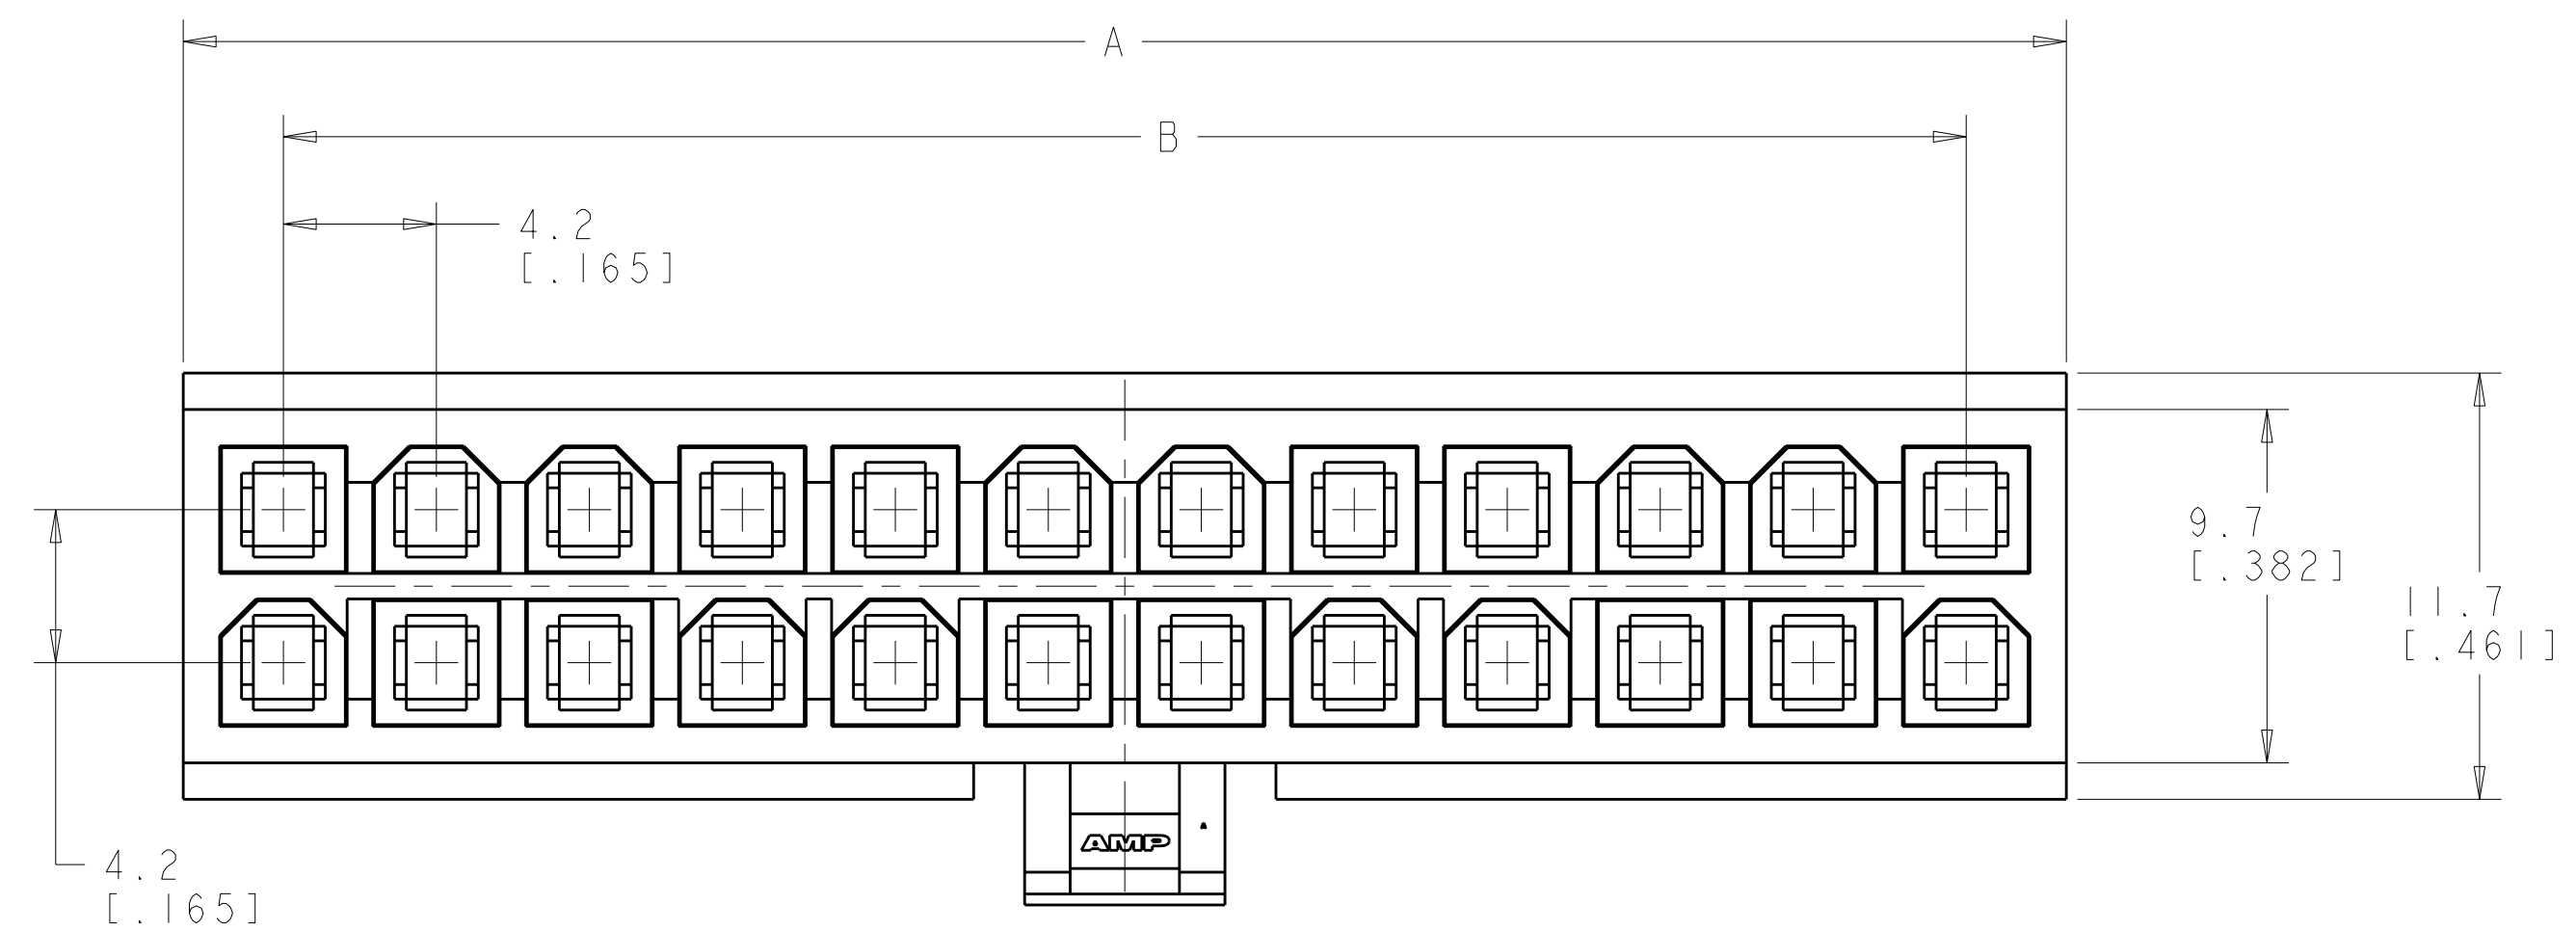

LOC	DIST	REVISIONS			
CM	00	REV	DATE	BY	APPD
		C1	REVIS PER ECO-11-005027	15MAR2011	RK HMR

- △ NYLON, UL94V-0, NATURAL.
- 2. DIMENSIONS IN BRACKETS ARE IN INCHES.
- 3. FEMALE CONTACTS MUST BE INSERTED SO THAT THE TOP OF THE WIRE AND INSULATION CRIMPS ARE FACING THE CIRCUIT NUMBER OF THE POSITION INTO WHICH IT IS BEING INSERTED OR 180° FROM THE CIRCUIT NUMBER FOR THAT POSITION.

4032.2	24	46.2[1.82]	51.7[2.04]	2-794657-4
3717.6	22	42[1.65]	47.5[1.87]	2-794657-2
3403	20	37.8[1.49]	43.3[1.71]	2-794657-0
3088.5	18	33.6[1.32]	39.1[1.54]	1-794657-8
2774	16	29.4[1.16]	34.9[1.37]	1-794657-6
2459.5	14	25.2[0.99]	30.7[1.21]	1-794657-4
2144.9	12	21[0.83]	26.5[1.04]	1-794657-2
1830.4	10	16.8[0.66]	22.3[0.88]	1-794657-0
1515.9	8	12.6[0.5]	18.1[0.71]	794657-8
1201.3	6	8.4[0.33]	13.9[0.55]	794657-6
886.8	4	4.2[0.17]	9.7[0.38]	794657-4
575.1	2	0[0]	5.5[0.22]	794657-2
VOLUME mm <sup>3</sup>	NO OF POSITIONS	B	A±0.2[.01]	PART NUMBER

THIS DRAWING IS A CONTROLLED DOCUMENT.		DWN: R. WHITAKER 27JUN2007 CHK: C. CASH 27JUN2007 APVD: C. CASH 27JUN2007	<b>STE</b> TE Connectivity NAME: RECEPTACLE HOUSING, 2 TO 24 POSITION, AMP-DUAC(TM) POWER CONNECTOR PRODUCT SPEC: - APPLICATION SPEC: - SIZE: CAGE CODE DRAWING NO: A100779C=794657 WEIGHT: - CUSTOMER DRAWING: -
DIMENSIONS: mm [INCHES] TOLERANCES UNLESS OTHERWISE SPECIFIED: 9 PLC ±0.2[.01] 5 PLC ±0.2[.01] 3 PLC ±0.13[.005] 4 PLC ± ANGLES ±°30'	FINISH: - MATERIAL: -	SCALE: 4:1 SHEET: 1 OF 1 REV: C1	RESTRICTED TO