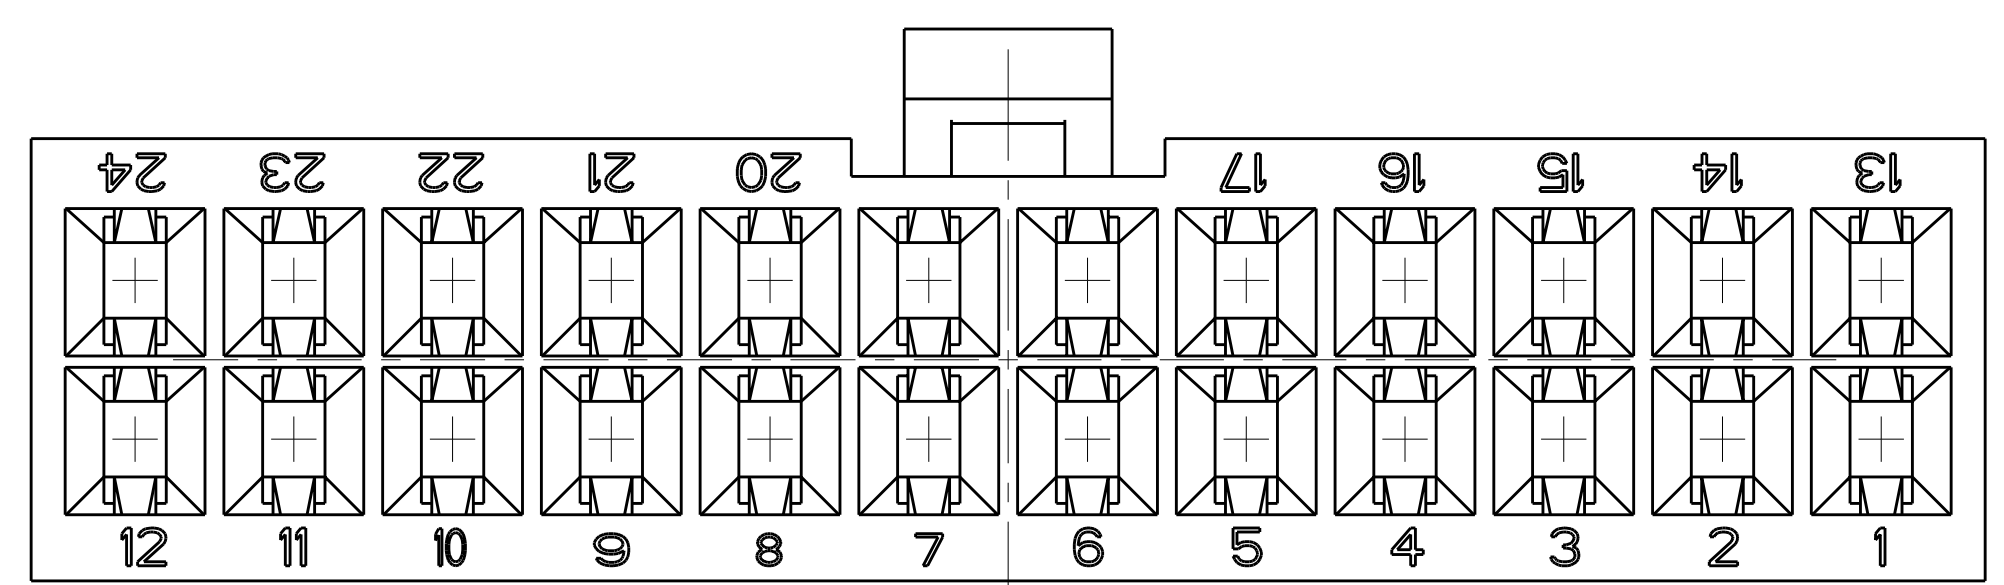

LOC	DIST	REVISIONS			
CM	00	REV	DATE	BY	APPD
		C1	REVIS PER ECO-11-005027	15MAR2011	RK HMR

- △ NYLON, UL94V-0, NATURAL.
- 2. DIMENSIONS IN BRACKETS ARE IN INCHES.
- 3. FEMALE CONTACTS MUST BE INSERTED SO THAT THE TOP OF THE WIRE AND INSULATION CRIMPS ARE FACING THE CIRCUIT NUMBER OF THE POSITION INTO WHICH IT IS BEING INSERTED OR 180° FROM THE CIRCUIT NUMBER FOR THAT POSITION.

4032.2	24	46.2[1.82]	51.7[2.04]	2-794657-4
3717.6	22	42[1.65]	47.5[1.87]	2-794657-2
3403	20	37.8[1.49]	43.3[1.71]	2-794657-0
3088.5	18	33.6[1.32]	39.1[1.54]	1-794657-8
2774	16	29.4[1.16]	34.9[1.37]	1-794657-6
2459.5	14	25.2[0.99]	30.7[1.21]	1-794657-4
2144.9	12	21[0.83]	26.5[1.04]	1-794657-2
1830.4	10	16.8[0.66]	22.3[0.88]	1-794657-0
1515.9	8	12.6[0.5]	18.1[0.71]	794657-8
1201.3	6	8.4[0.33]	13.9[0.55]	794657-6
886.8	4	4.2[0.17]	9.7[0.38]	794657-4
575.1	2	0[0]	5.5[0.22]	794657-2
VOLUME mm <sup>3</sup>	NO OF POSITIONS	B	A±0.2[.01]	PART NUMBER

THIS DRAWING IS A CONTROLLED DOCUMENT.		DWN: R. WHITAKER 27JUN2007 CHK: C. CASH 27JUN2007 APVD: C. CASH 27JUN2007	<b>STE</b> TE Connectivity NAME: RECEPTACLE HOUSING, 2 TO 24 POSITION, AMP-DUAC(TM) POWER CONNECTOR PRODUCT SPEC: - APPLICATION SPEC: - SIZE: CAGE CODE DRAWING NO: A100779C=794657 WEIGHT: - CUSTOMER DRAWING: -
DIMENSIONS: mm [INCHES] TOLERANCES UNLESS OTHERWISE SPECIFIED: 9 PLC ±0.2[.01] 5 PLC ±0.2[.01] 3 PLC ±0.13[.005] 4 PLC ± ANGLES ±°30'	FINISH: - MATERIAL: -	SCALE: 4:1 SHEET: 1 OF 1 REV: C1	RESTRICTED TO