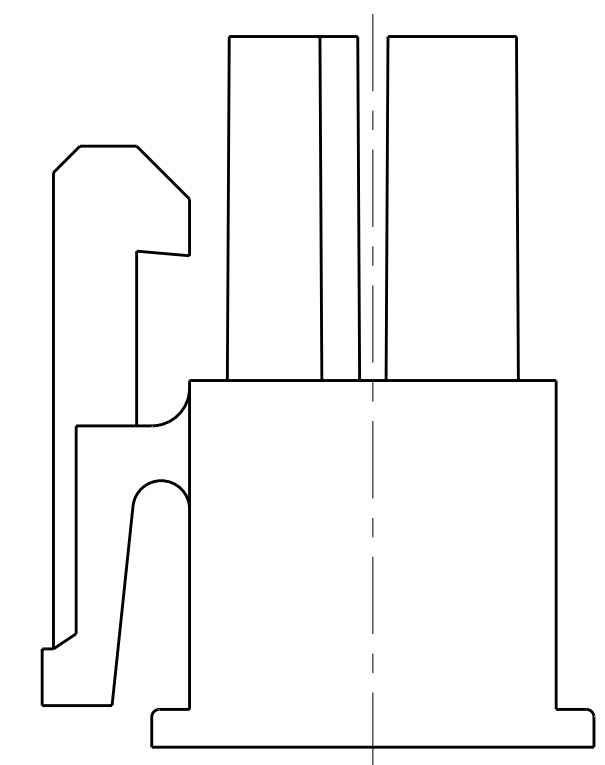

LOC	DIST	REVISIONS			
CM	00	REV	DATE	BY	APPD
		C1	REVIS PER ECO-11-005027	15MAR2011	RK HMR

- △ NYLON, UL94V-0, NATURAL.
- 2. DIMENSIONS IN BRACKETS ARE IN INCHES.
- 3. FEMALE CONTACTS MUST BE INSERTED SO THAT THE TOP OF THE WIRE AND INSULATION CRIMPS ARE FACING THE CIRCUIT NUMBER OF THE POSITION INTO WHICH IT IS BEING INSERTED OR 180° FROM THE CIRCUIT NUMBER FOR THAT POSITION.

4032.2	24	46.2[1.82]	51.7[2.04]	2-794657-4
3717.6	22	42[1.65]	47.5[1.87]	2-794657-2
3403	20	37.8[1.49]	43.3[1.71]	2-794657-0
3088.5	18	33.6[1.32]	39.1[1.54]	1-794657-8
2774	16	29.4[1.16]	34.9[1.37]	1-794657-6
2459.5	14	25.2[0.99]	30.7[1.21]	1-794657-4
2144.9	12	21[0.83]	26.5[1.04]	1-794657-2
1830.4	10	16.8[0.66]	22.3[0.88]	1-794657-0
1515.9	8	12.6[0.5]	18.1[0.71]	794657-8
1201.3	6	8.4[0.33]	13.9[0.55]	794657-6
886.8	4	4.2[0.17]	9.7[0.38]	794657-4
575.1	2	0[0]	5.5[0.22]	794657-2
VOLUME mm <sup>3</sup>	NO OF POSITIONS	B	A±0.2[.01]	PART NUMBER

THIS DRAWING IS A CONTROLLED DOCUMENT.		DWN: R. WHITAKER 27JUN2007 CHK: C. CASH 27JUN2007 APVD: C. CASH 27JUN2007	<b>STE</b> TE Connectivity NAME: RECEPTACLE HOUSING, 2 TO 24 POSITION, AMP-DUAC(TM) POWER CONNECTOR PRODUCT SPEC: - APPLICATION SPEC: - SIZE: CAGE CODE DRAWING NO: A100779C=794657 WEIGHT: - CUSTOMER DRAWING: -
DIMENSIONS: mm [INCHES] TOLERANCES UNLESS OTHERWISE SPECIFIED: 9 PLC ±0.2[.01] 5 PLC ±0.2[.01] 3 PLC ±0.13[.005] 4 PLC ± ANGLES ±°30'	FINISH: - MATERIAL: -	SCALE: 4:1 SHEET: 1 OF 1 REV: C1	RESTRICTED TO