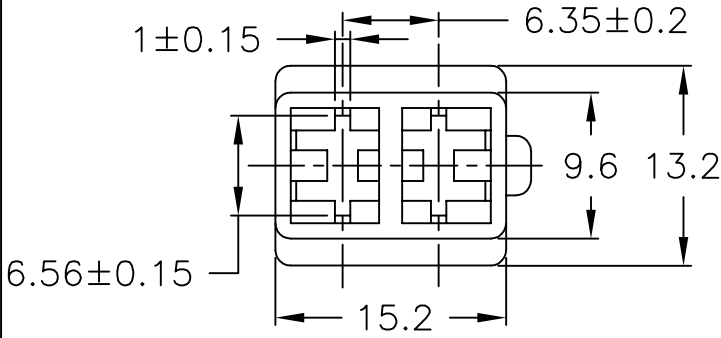

REVISIONS					
P	LTR	DESCRIPTION	DATE	DWN	APVD
	L	REDRAWN PER ECR-17-015744	25OCT2017	BDA	GG

1 OBSOLETE PARTS: OBSOLETE CIS STREAMLINING PER D.RENAUD/D.SINISI

1 OBSOLETE

NOTES	COLOUR	MATERIAL	PART NUMBER
	BLACK	NYLON 6/6	280542-5
	RED		280542-1
	NATURAL		280542-0

RELEASED FOR PUBLICATION

ALL RIGHTS RESERVED.

© COPYRIGHT - TE Connectivity

THIS DRAWING IS UNPUBLISHED.

DIMENSIONS: mm TOLERANCES UNLESS OTHERWISE SPECIFIED: 0 PLC ± - 1 PLC ± 0.4 2 PLC ± - 3 PLC ± - 4 PLC ± - ANGLES ± 1°	DWN 25OCT2017 BASAVARAJA D A	MATERIAL	SEE TABLE	FINISH	SEE TABLE
	CHK 25OCT2017 GUNASEKHAR G	TE Connectivity			
APVD 25OCT2017 GUNASEKHAR G	NAME 2 WAY .250 SRS FASTIN-ON TAB HSG				
PRODUCT SPEC -	APPLICATION SPEC -	SIZE A4	CAGE CODE 00779	DRAWING NO 280542	RESTRICTED TO -
WEIGHT -	CUSTOMER DRAWING				SCALE 2:1
				SHEET 1 OF 1	REV L