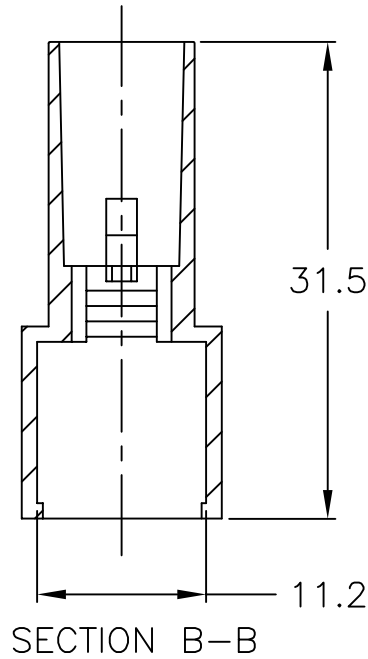

REVISIONS					
P	LTR	DESCRIPTION	DATE	DWN	APVD
	L	REDRAWN PER ECR-17-015744	25OCT2017	BDA	GG

1 OBSOLETE PARTS: OBSOLETE CIS STREAMLINING PER D.RENAUD/D.SINISI

1 OBSOLETE

NOTES	COLOUR	MATERIAL	PART NUMBER
	BLACK	NYLON 6/6	280542-5
	RED		280542-1
	NATURAL		280542-0

RELEASED FOR PUBLICATION

ALL RIGHTS RESERVED.

© COPYRIGHT - TE Connectivity

THIS DRAWING IS UNPUBLISHED.

DIMENSIONS: mm TOLERANCES UNLESS OTHERWISE SPECIFIED: 0 PLC ± - 1 PLC ± 0.4 2 PLC ± - 3 PLC ± - 4 PLC ± - ANGLES ± 1°	DWN 25OCT2017 BASAVARAJA D A	MATERIAL	SEE TABLE	FINISH	SEE TABLE
	CHK 25OCT2017 GUNASEKHAR G	TE Connectivity			
APVD 25OCT2017 GUNASEKHAR G	NAME 2 WAY .250 SRS FASTIN-ON TAB HSG				
PRODUCT SPEC -	APPLICATION SPEC -	SIZE A4	CAGE CODE 00779	DRAWING NO 280542	RESTRICTED TO -
WEIGHT -	CUSTOMER DRAWING				SCALE 2:1
				SHEET 1 OF 1	REV L