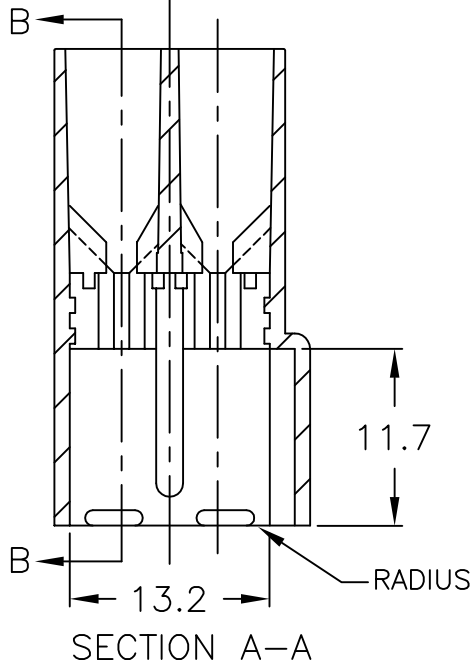

REVISIONS					
P	LTR	DESCRIPTION	DATE	DWN	APVD
	L	REDRAWN PER ECR-17-015744	25OCT2017	BDA	GG

1 OBSOLETE PARTS: OBSOLETE CIS STREAMLINING PER D.RENAUD/D.SINISI

1 OBSOLETE

NOTES	COLOUR	MATERIAL	PART NUMBER
	BLACK	NYLON 6/6	280542-5
	RED		280542-1
	NATURAL		280542-0

RELEASED FOR PUBLICATION

ALL RIGHTS RESERVED.

© COPYRIGHT - TE Connectivity

THIS DRAWING IS UNPUBLISHED.

DIMENSIONS: mm TOLERANCES UNLESS OTHERWISE SPECIFIED: 0 PLC ± - 1 PLC ± 0.4 2 PLC ± - 3 PLC ± - 4 PLC ± - ANGLES ± 1°	DWN 25OCT2017 BASAVARAJA D A	MATERIAL	SEE TABLE	FINISH	SEE TABLE
	CHK 25OCT2017 GUNASEKHAR G	TE Connectivity			
APVD 25OCT2017 GUNASEKHAR G	NAME 2 WAY .250 SRS FASTIN-ON TAB HSG				
PRODUCT SPEC -	APPLICATION SPEC -	SIZE A4	CAGE CODE 00779	DRAWING NO 280542	RESTRICTED TO -
WEIGHT -	CUSTOMER DRAWING				SCALE 2:1
				SHEET 1 OF 1	REV L