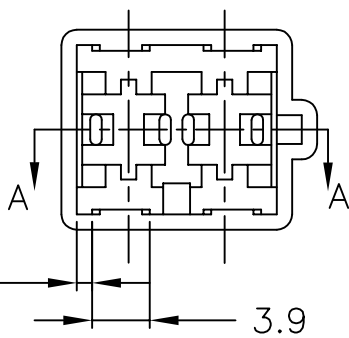

REVISIONS					
P	LTR	DESCRIPTION	DATE	DWN	APVD
	L	REDRAWN PER ECR-17-015744	25OCT2017	BDA	GG

1 OBSOLETE PARTS: OBSOLETE CIS STREAMLINING PER D.RENAUD/D.SINISI

1 OBSOLETE

NOTES	COLOUR	MATERIAL	PART NUMBER
	BLACK	NYLON 6/6	280542-5
	RED		280542-1
	NATURAL		280542-0

RELEASED FOR PUBLICATION

ALL RIGHTS RESERVED.

© COPYRIGHT - TE Connectivity

THIS DRAWING IS UNPUBLISHED.

DIMENSIONS: mm TOLERANCES UNLESS OTHERWISE SPECIFIED: 0 PLC ± - 1 PLC ± 0.4 2 PLC ± - 3 PLC ± - 4 PLC ± - ANGLES ± 1°	DWN 25OCT2017 BASAVARAJA D A	MATERIAL	SEE TABLE	FINISH	SEE TABLE
	CHK 25OCT2017 GUNASEKHAR G	TE Connectivity			
APVD 25OCT2017 GUNASEKHAR G	NAME 2 WAY .250 SRS FASTIN-ON TAB HSG				
PRODUCT SPEC -	APPLICATION SPEC -	SIZE A4	CAGE CODE 00779	DRAWING NO 280542	RESTRICTED TO -
WEIGHT -	CUSTOMER DRAWING				SCALE 2:1
				SHEET 1 OF 1	REV L