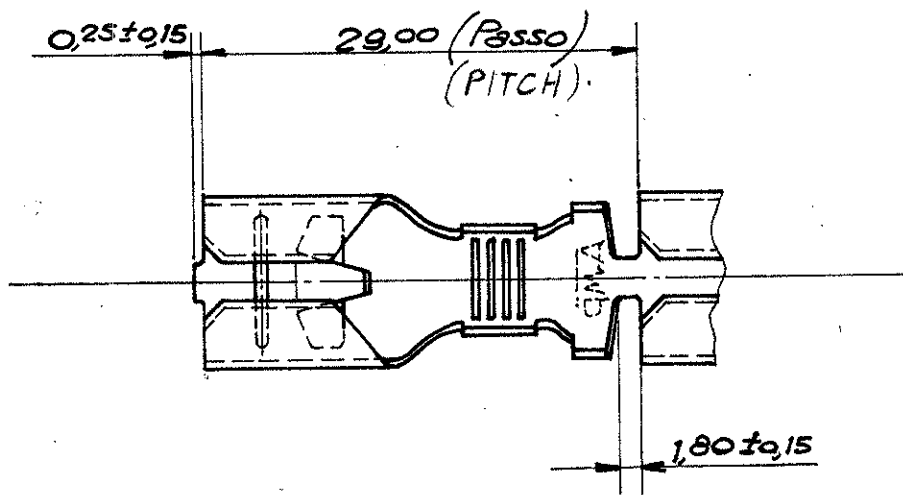

NUMBER
280755

Sez. A-A

Adatto per linguetta sp. 1,20
(TO FIT 1,20 mm TAB THK)

1 OBSOLETE PARTS: OBSOLETE CIS STREAMLINING PER D.RENAUD/D.SINISI

280755-4	BRONZO FOSF. STAGH. (TIN PL. PH. BR.)	
280755-3	BRONZO FOSF. (PHOSPH. BRONZE)	OBSOLETE 1
280755-2	OTTONE STAGNATO (TIN PL. BRASS)	
280755-1	OTTONE (BRASS)	OBSOLETE
NUMERO (PART. N.)	MAT./FINITURA (MAT./FINISH)	

WIRE RANGE INSULATION
6 ÷ 10 mm² | φ 5+7 mm

LTR REVISION RECORD (DR) CHK DATE

TOLERANCE EXCEPT
AS NOTED
± 0,3 - TO 0

SCALE
2:1

LOC

NO

280755

R

B2

DR *Sopper* JULY 1976

DE *W. Monofeno* 29/24/76

NAME

.375 SERIES FASTIN-FASTON RECEPTACLE

DIMENSIONS IN MM. DO NOT SCALE PRINT

PRINT DIST

X-ON Electronics