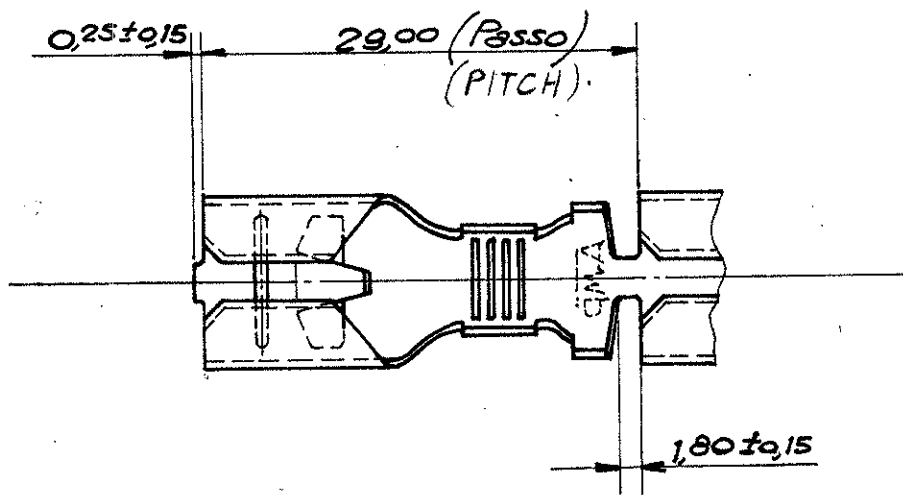

NUMBER  
280755

Sez. A-A

Adatto per linguetta sp. 1,20  
(TO FIT 1,20 mm TAB THK)

1 OBSOLETE PARTS: OBSOLETE CIS STREAMLINING PER D.RENAUD/D.SINISI

280755-4	BRONZO FOSF. STAGH. (TIN PL. PH. BR.)	
280755-3	BRONZO FOSF. (PHOSPH. BRONZE)	OBSOLETE 1
280755-2	OTTONE STAGNATO (TIN PL. BRASS)	
280755-1	OTTONE (BRASS)	OBSOLETE
NUMERO (PART. N.)	MAT./FINITURA (MAT./FINISH)	

WIRE RANGE INSULATION  
6 ÷ 10 mm<sup>2</sup> | φ 5+7 mm

LTR REVISION RECORD (DR) CHK DATE

TOLERANCE EXCEPT AS NOTED  
± 0,3 - TO 0

SCALE  
2:1

LOC

NO

280755

R

B2

DR *Sopper* JULY 1976

DE *W. Monofeno* 29/24/76

NAME

.375 SERIES FASTIN-FASTON RECEPTACLE

DIMENSIONS IN MM. DO NOT SCALE PRINT

PRINT DIST