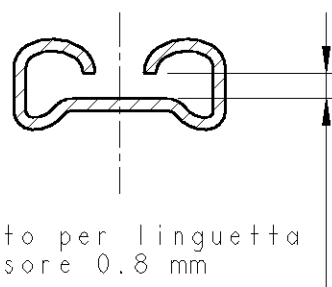

Section B-B

- ⚠ OTTONE P/N 280919-1
BRASS P/N ~~280919-1~~ **OBSELETE** ⚠
- OTTONE STAGNATO 280919-2
- TIN BRASS P/N 280919-2
- BRONZO FOSF. STAGNATO 280919-4
- TIN PHOS.BRZ. P/N 280919-4

WIRE RANGE 0.5-1.5 mm²
INSULATION 2.3-3.3 mm DIA.

- ⚠ **OBSELETE PARTS: OBSELETE CIS**
STREAMLINING PER D.RENAUD/D.SINISI

Adatto per linguetta
spessore 0.8 mm

2004

RELEASED FOR PUBLICATION

THIS DRAWING IS UNPUBLISHED.

© COPYRIGHT 2004 BY TYCO ELECTRONICS CORPORATION. ALL RIGHTS RESERVED.

DIMENSIONS: mm	DWN	A. Vecchia	06MAY2004	MATERIAL	⚠	FINISH	-
	CHK	C. Tartari	06MAY2004	tyco Electronics AMP Italia S.p.A. 10093 Collegno TO			
TOLERANCES UNLESS OTHERWISE SPECIFIED:	APVD	C. Tartari	06MAY2004				
0 PLC ±0.4	PRODUCT SPEC	108-20020		NAME			
1 PLC ±	APPLICATION SPEC	-		CONTATTO FASTIN-ON FEMMINA SERIE 4.8 mm 4.8 mm SERIES FASTIN-ON RECEPTACLE			
2 PLC ±	WEIGHT	-		SIZE	CAGE CODE	DRAWING NO	RESTRICTED TO
3 PLC ±	CUSTOMER DRAWING	-		A4	00779	©=280919	-
4 PLC ±	SCALE	5:1		SHEET	1	OF	1
ANGLES ±1°	REV	M2					