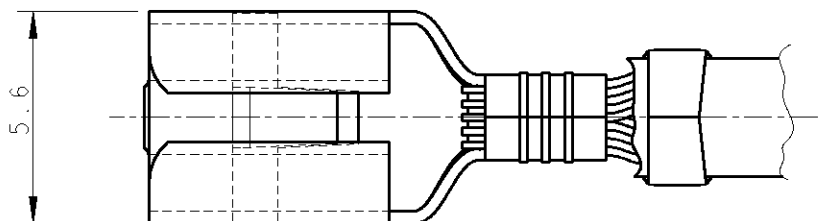

Section B-B

- ⚠ OTTONE P/N 280919-1
BRASS P/N ~~280919-1~~ **OBSELETE** ⚠
- OTTONE STAGNATO 280919-2
- TIN BRASS P/N 280919-2
- BRONZO FOSF. STAGNATO 280919-4
- TIN PHOS.BRZ. P/N 280919-4

WIRE RANGE 0.5-1.5 mm²
INSULATION 2.3-3.3 mm DIA.

- ⚠ **OBSELETE PARTS: OBSELETE CIS**
STREAMLINING PER D.RENAUD/D.SINISI

Adatto per linguetta
spessore 0.8 mm

2004

RELEASED FOR PUBLICATION

THIS DRAWING IS UNPUBLISHED.

© COPYRIGHT 2004 BY TYCO ELECTRONICS CORPORATION. ALL RIGHTS RESERVED.

DIMENSIONS: mm	DWN	A. Vecchia	06MAY2004	MATERIAL	⚠	FINISH	-
	CHK	C. Tartari	06MAY2004	tyco Electronics AMP Italia S.p.A. 10093 Collegno TO			
TOLERANCES UNLESS OTHERWISE SPECIFIED:	APVD	C. Tartari	06MAY2004				
0 PLC ±0.4	PRODUCT SPEC	108-20020		NAME			
1 PLC ±	APPLICATION SPEC	-		CONTATTO FASTIN-ON FEMMINA SERIE 4.8 mm 4.8 mm SERIES FASTIN-ON RECEPTACLE			
2 PLC ±	WEIGHT	-		SIZE	CAGE CODE	DRAWING NO	RESTRICTED TO
3 PLC ±	CUSTOMER DRAWING	-		A4	00779	©=280919	-
4 PLC ±	SCALE	5:1		SHEET	1	OF	1
ANGLES ±1°	REV	M2					