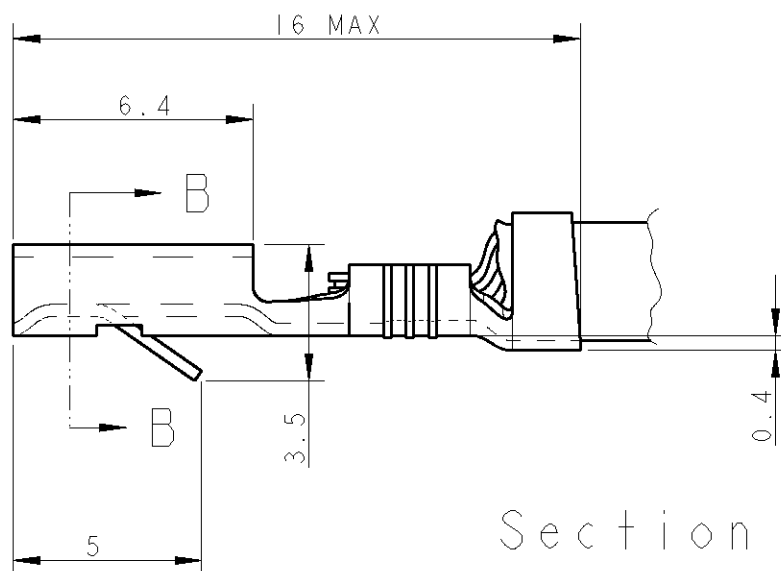

Section B-B

- ⚠ OTTONE P/N 280919-1
BRASS P/N ~~280919-1~~ **OBSELETE** ⚠
- OTTONE STAGNATO 280919-2
- TIN BRASS P/N 280919-2
- BRONZO FOSF. STAGNATO 280919-4
- TIN PHOS.BRZ. P/N 280919-4

WIRE RANGE 0.5-1.5 mm²
INSULATION 2.3-3.3 mm DIA.

- ⚠ **OBSELETE PARTS: OBSELETE CIS**
STREAMLINING PER D.RENAUD/D.SINISI

Adatto per linguetta
spessore 0.8 mm

2004

RELEASED FOR PUBLICATION

THIS DRAWING IS UNPUBLISHED.

© COPYRIGHT 2004 BY TYCO ELECTRONICS CORPORATION. ALL RIGHTS RESERVED.

DIMENSIONS: mm	DWN	A. Vecchia	06MAY2004	MATERIAL	⚠	FINISH	-
	CHK	C. Tartari	06MAY2004	tyco Electronics AMP Italia S.p.A. 10093 Collegno TO			
TOLERANCES UNLESS OTHERWISE SPECIFIED:	APVD	C. Tartari	06MAY2004				
0 PLC ±0.4	PRODUCT SPEC	108-20020		NAME			
1 PLC ±	APPLICATION SPEC	-		CONTATTO FASTIN-ON FEMMINA SERIE 4.8 mm 4.8 mm SERIES FASTIN-ON RECEPTACLE			
2 PLC ±	WEIGHT	-		SIZE	CAGE CODE	DRAWING NO	RESTRICTED TO
3 PLC ±	CUSTOMER DRAWING	-		A4	00779	©=280919	-
4 PLC ±	SCALE	5:1		SHEET	1	OF	1
ANGLES ±1°	REV	M2					