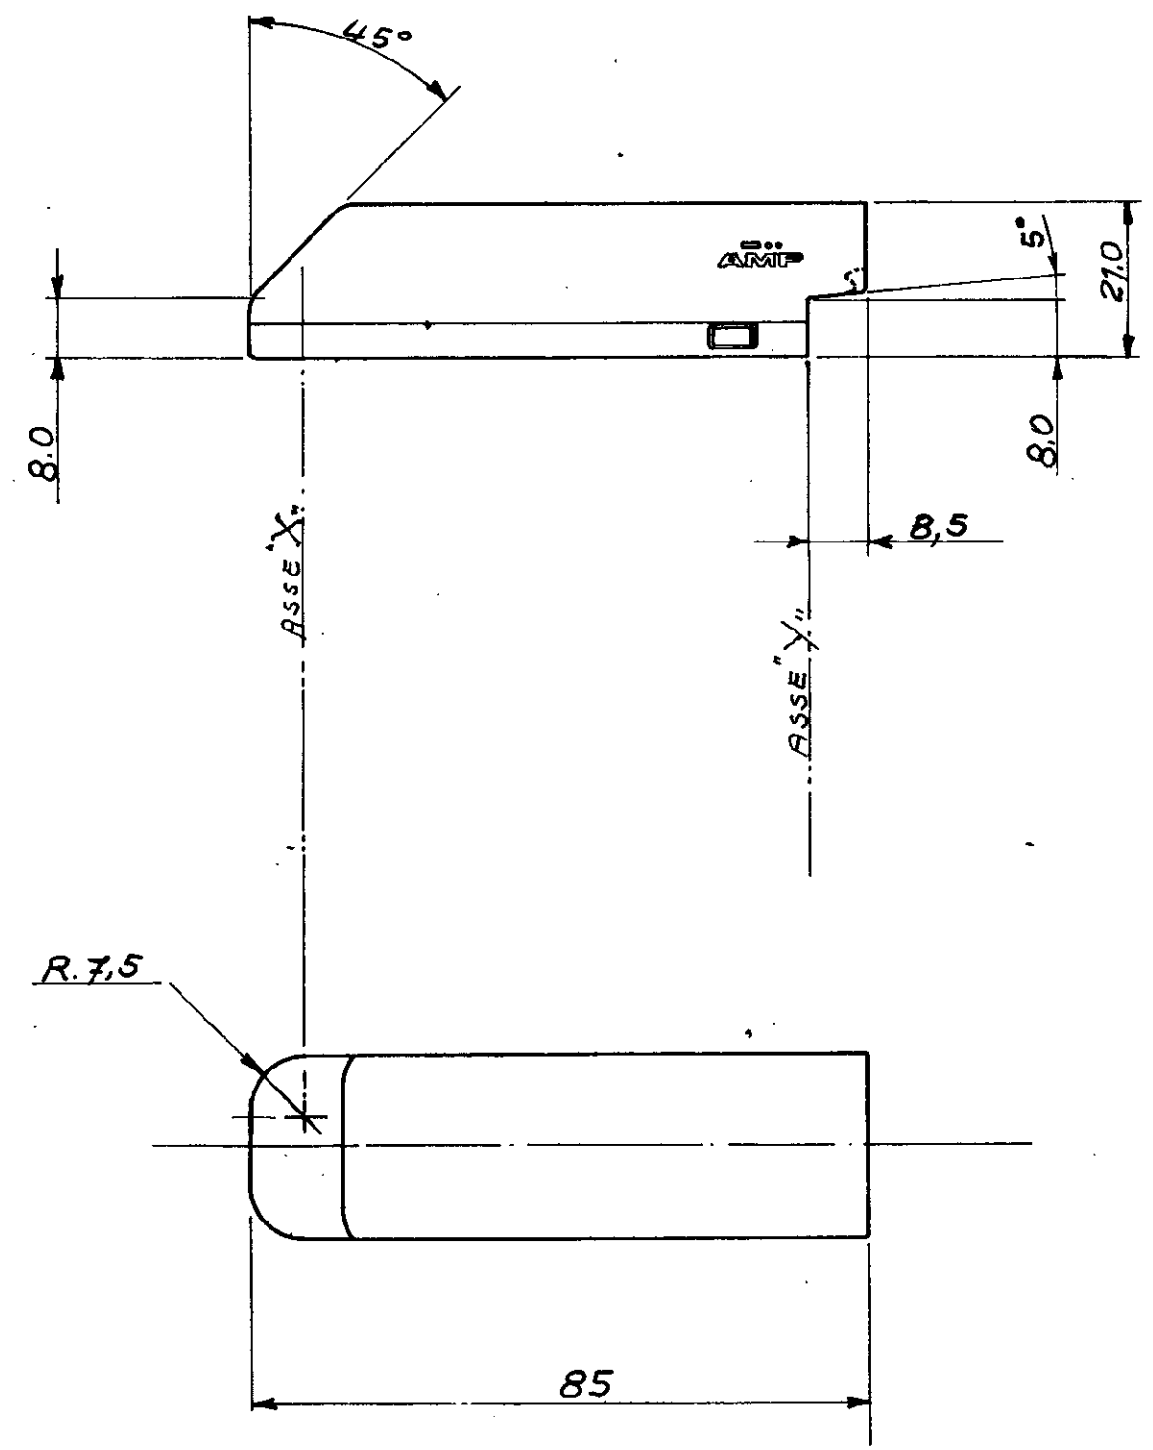

SCALA NON IMPEGNATIVA (DO NOT SCALE)  
 DIMENSIONI IN DIMENSIONS IN mm **METRIC**  
 PROIEZIONE EUROPEA (EUROPEAN PROJECTION)

NERO (BLACK)	PA CARIC. (G.F. PA 6.6)	281812-1
FINITURA / COLORE (FINISH / COLOUR)	MATERIALE (MATERIAL)	NUMERO (PART NUMBER)

**CUSTOMER DWG. FOR REFERENCE ONLY**     **DISEGNO PER CLIENTE SOLO PER RIFERIMENTO**

THIS DRAWING IS UNPUBLISHED	RELEASE FOR PUBLICATION	19
© COPYRIGHT 1986 BY AMP INCORPORATED, HARRISBURG, PA ALL INTERNATIONAL RIGHT RESERVED AMP PRODUCTS MAY BE COVERED BY U.S. AND FOREIGN PATENT AND/OR PATENT PENDING		
TOLLERANZE: SE NON DIVERSAMENTE SPECIFICATO (TOLERANCES UNLESS OTHERWISE SPECIFIED)	DIAM. ISOLANTE (INS DIA RANGE)	RANGO FILO (WIRE RANGE)
± 0,3	H	H
ANGOLI (ANGLES) ± 2°	SCALA (SCALE) 1:1	

DESCRIZIONE (DESCRIPTION)	25 POS. SPLASH PROOF CONNECTOR 90° VERSION - COVER		
LOC.	SIZE	NUMERO (DWG NO)	REV.
IA3	C	281812	5
FOGLIO (SHEET)	1 DI 1 (OF)		

REPRODUZIONE (PRINT DIST.)