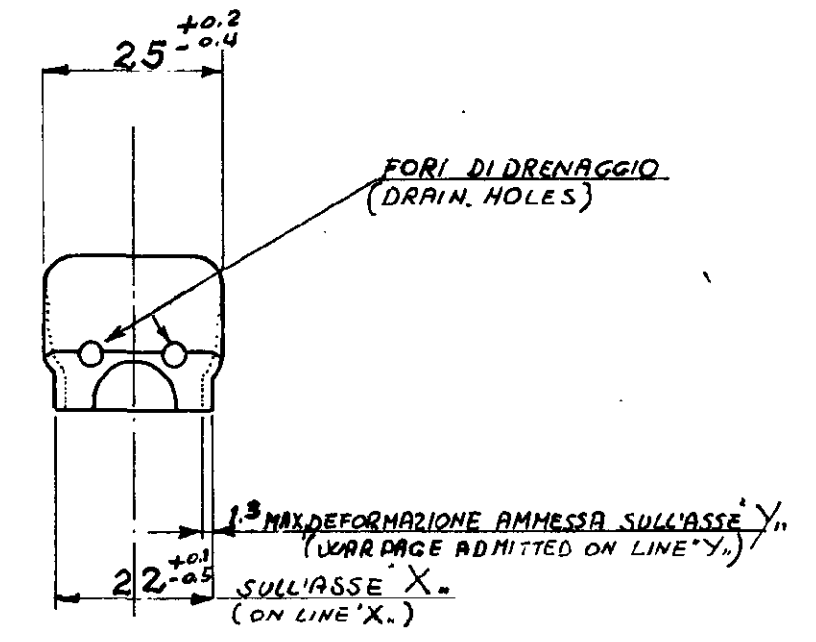

SCALA NON IMPEGNATIVA (DO NOT SCALE)  
 DIMENSIONI IN DIMENSIONS IN mm **METRIC**  
 PROIEZIONE EUROPEA (EUROPEAN PROJECTION)

NERO (BLACK)	PA CARIC. (G.F. PA 6.6)	281812-1
FINITURA / COLORE (FINISH / COLOUR)	MATERIALE (MATERIAL)	NUMERO (PART NUMBER)

**CUSTOMER DWG. FOR REFERENCE ONLY**     **DISEGNO PER CLIENTE SOLO PER RIFERIMENTO**

THIS DRAWING IS UNPUBLISHED	RELEASE FOR PUBLICATION	19
© COPYRIGHT 1986 BY AMP INCORPORATED, HARRISBURG, PA ALL INTERNATIONAL RIGHT RESERVED AMP PRODUCTS MAY BE COVERED BY U.S. AND FOREIGN PATENT AND/OR PATENT PENDING		
TOLLERANZE: SE NON DIVERSAMENTE SPECIFICATO (TOLERANCES UNLESS OTHERWISE SPECIFIED)	DIAM. ISOLANTE (INS DIA RANGE)	RANGO FILO (WIRE RANGE)
± 0,3	H	H
ANGOLI (ANGLES) ± 2°	SCALA (SCALE) 1:1	

DESCRIZIONE (DESCRIPTION)	25 POS. SPLASH PROOF CONNECTOR 90° VERSION - COVER		
LOC.	SIZE	NUMERO (DWG NO)	REV.
IA3	C	281812	5
FOGLIO (SHEET)	1 DI 1 (OF)		

REPRODUZIONE (PRINT DIST.)