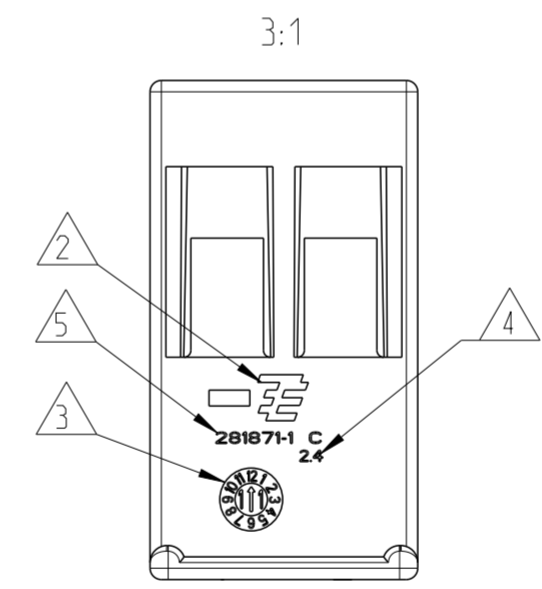

CODING TABLE / PART NUMBER - FRONTAL VIEW

P/N 281871-1 AS SHOWN

- 1 MATERIAL PA66-GF30
- 2 TE CONNECTIVITY TRADEMARK
- 3 DATE CODE
- 4 MOULD / MOULD CAVITY IDENTIFICATION NUMBER
- 5 P/N NUMBER AND REVISION

THIS DRAWING IS A CONTROLLED DOCUMENT.		DWN BASSANO 18JUN1987		NAME			
DIMENSIONS: mm		CHK TARTARI 25JUL1987		5mm. PITCH RECEPTACLE CONN. HOUSING 2 POS.			
TOLERANCES UNLESS OTHERWISE SPECIFIED:		APVD TARTARI 25JUL1987		SIZE	CAGE CODE	DRAWING NO	RESTRICTED TO
0 PLC ± 0.3	1 PLC ± 0.1	PRODUCT SPEC 108-20111		A2	00779	C-281871	-
2 PLC ± 0.05	3 PLC ± -	APPLICATION SPEC -	SCALE	SHEET	OF	REV	
4 PLC ± -	ANGLES ± -	FINISH ± 0°30'	CUSTOMER DRAWING	2:1	1	1	C1
MATERIAL SEE NOTE							