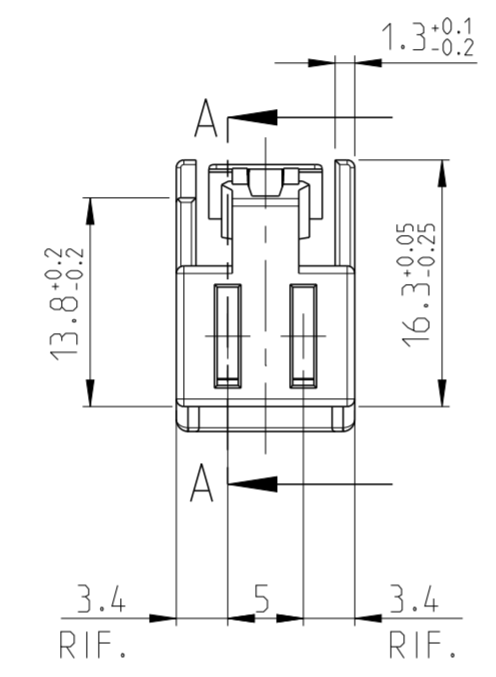

CODING TABLE / PART NUMBER - FRONTAL VIEW

P/N 281871-1 AS SHOWN

- 1 MATERIAL PA66-GF30
- 2 TE CONNECTIVITY TRADEMARK
- 3 DATE CODE
- 4 MOULD / MOULD CAVITY IDENTIFICATION NUMBER
- 5 P/N NUMBER AND REVISION

THIS DRAWING IS A CONTROLLED DOCUMENT.		DWN BASSANO 18JUN1987		NAME			
DIMENSIONS: mm		CHK TARTARI 25JUL1987		5mm. PITCH RECEPTACLE CONN. HOUSING 2 POS.			
TOLERANCES UNLESS OTHERWISE SPECIFIED:		APVD TARTARI 25JUL1987		SIZE	CAGE CODE	DRAWING NO	RESTRICTED TO
0 PLC ± 0.3	1 PLC ± 0.1	PRODUCT SPEC 108-20111		A2	00779	C-281871	-
2 PLC ± 0.05	3 PLC ± -	APPLICATION SPEC -	SCALE	SHEET	OF	REV	
4 PLC ± -	ANGLES ± -	FINISH ± 0°30'	CUSTOMER DRAWING	2:1	1	1	C1
MATERIAL SEE NOTE							