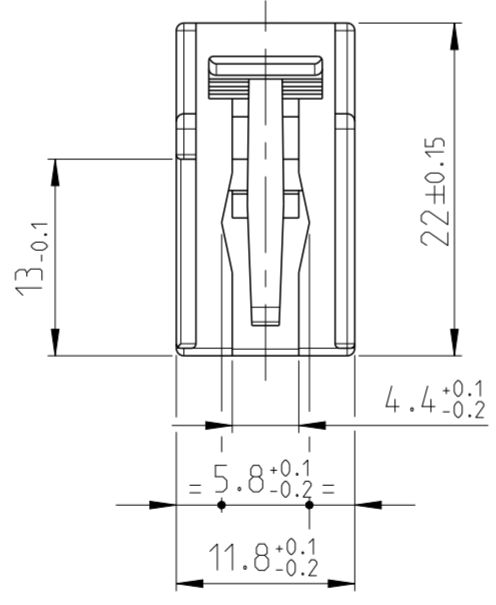

CODING TABLE / PART NUMBER - FRONTAL VIEW

P/N 281871-1 AS SHOWN

- 1 MATERIAL PA66-GF30
- 2 TE CONNECTIVITY TRADEMARK
- 3 DATE CODE
- 4 MOULD / MOULD CAVITY IDENTIFICATION NUMBER
- 5 P/N NUMBER AND REVISION

THIS DRAWING IS A CONTROLLED DOCUMENT.		DWN BASSANO 18JUN1987		NAME			
DIMENSIONS: mm		CHK TARTARI 25JUL1987		5mm. PITCH RECEPTACLE CONN. HOUSING 2 POS.			
TOLERANCES UNLESS OTHERWISE SPECIFIED:		APVD TARTARI 25JUL1987		SIZE	CAGE CODE	DRAWING NO	RESTRICTED TO
0 PLC ± 0.3	1 PLC ± 0.1	PRODUCT SPEC 108-20111		A2	00779	C-281871	-
2 PLC ± 0.05	3 PLC ± -	APPLICATION SPEC -	SCALE	SHEET	OF	REV	
4 PLC ± -	ANGLES ± -	FINISH ± 0°30'	CUSTOMER DRAWING	2:1	1	1	C1
MATERIAL SEE NOTE							