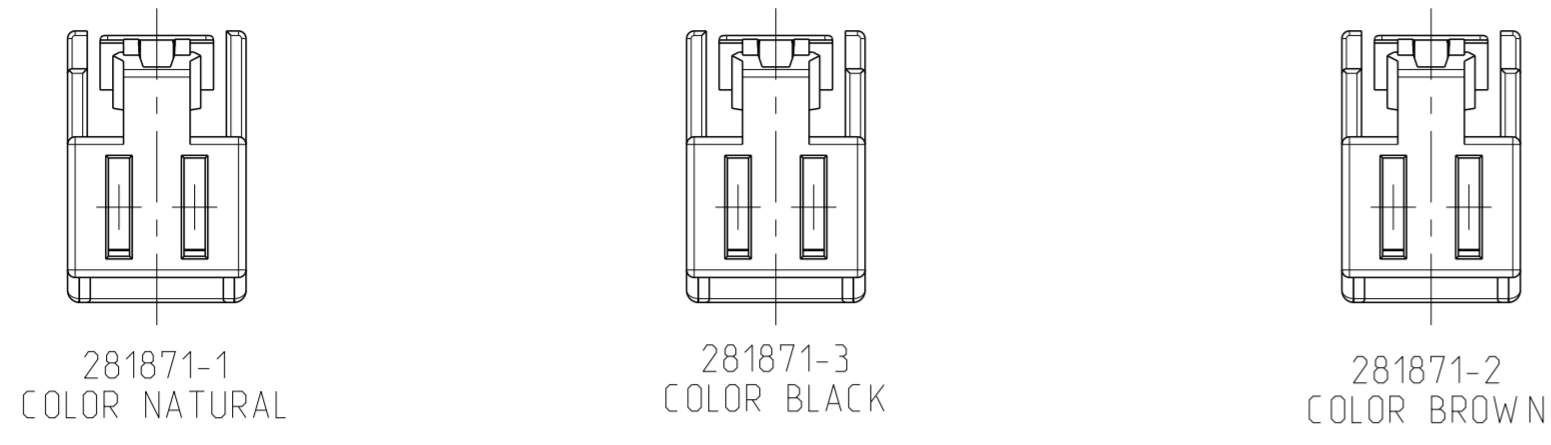

CODING TABLE / PART NUMBER - FRONTAL VIEW

P/N 281871-1 AS SHOWN

- 1 MATERIAL PA66-GF30
- 2 TE CONNECTIVITY TRADEMARK
- 3 DATE CODE
- 4 MOULD / MOULD CAVITY IDENTIFICATION NUMBER
- 5 P/N NUMBER AND REVISION

THIS DRAWING IS A CONTROLLED DOCUMENT.		DWN BASSANO 18JUN1987		NAME			
DIMENSIONS: mm		CHK TARTARI 25JUL1987		5mm. PITCH RECEPTACLE CONN. HOUSING 2 POS.			
TOLERANCES UNLESS OTHERWISE SPECIFIED:		APVD TARTARI 25JUL1987		SIZE	CAGE CODE	DRAWING NO	RESTRICTED TO
0 PLC ± 0.3	1 PLC ± 0.1	PRODUCT SPEC 108-20111		A2	00779	C-281871	-
2 PLC ± 0.05	3 PLC ± -	APPLICATION SPEC -	SCALE	SHEET	OF	REV	
4 PLC ± -	ANGLES ± -	FINISH ± 0°30'	CUSTOMER DRAWING	2:1	1	1	C1
MATERIAL SEE NOTE							