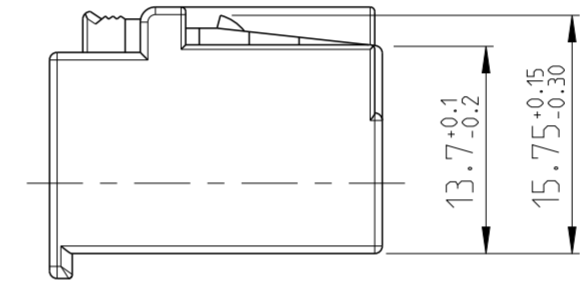

CODING TABLE / PART NUMBER - FRONTAL VIEW

P/N 281871-1 AS SHOWN

- 1 MATERIAL PA66-GF30
- 2 TE CONNECTIVITY TRADEMARK
- 3 DATE CODE
- 4 MOULD / MOULD CAVITY IDENTIFICATION NUMBER
- 5 P/N NUMBER AND REVISION

THIS DRAWING IS A CONTROLLED DOCUMENT.		DWN BASSANO 18JUN1987		NAME			
DIMENSIONS: mm		CHK TARTARI 25JUL1987		5mm. PITCH RECEPTACLE CONN. HOUSING 2 POS.			
TOLERANCES UNLESS OTHERWISE SPECIFIED:		APVD TARTARI 25JUL1987		SIZE	CAGE CODE	DRAWING NO	RESTRICTED TO
0 PLC ± 0.3	1 PLC ± 0.1	PRODUCT SPEC 108-20111		A2	00779	C-281871	-
2 PLC ± 0.05	3 PLC ± -	APPLICATION SPEC -	SCALE	SHEET	OF	REV	
4 PLC ± -	ANGLES ± -	FINISH ± 0°30'	CUSTOMER DRAWING	2:1	1	1	C1
MATERIAL SEE NOTE							