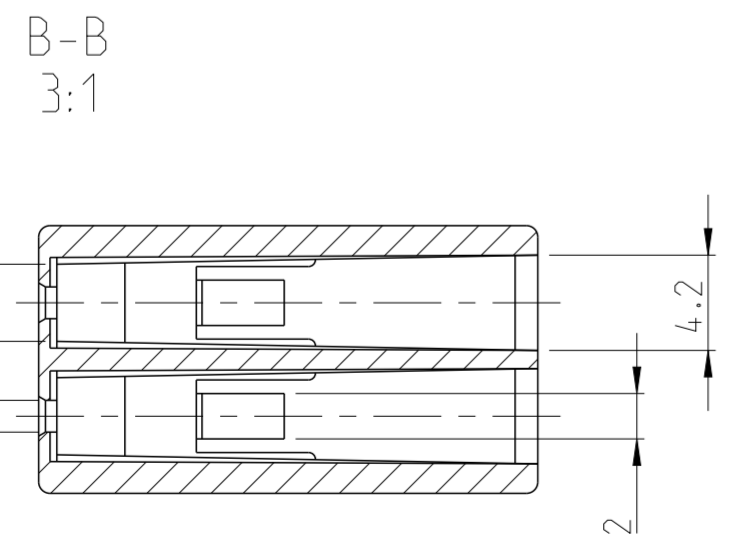

CODING TABLE / PART NUMBER - FRONTAL VIEW

P/N 281871-1 AS SHOWN

- 1 MATERIAL PA66-GF30
- 2 TE CONNECTIVITY TRADEMARK
- 3 DATE CODE
- 4 MOULD / MOULD CAVITY IDENTIFICATION NUMBER
- 5 P/N NUMBER AND REVISION

THIS DRAWING IS A CONTROLLED DOCUMENT.		DWN BASSANO 18JUN1987		NAME			
DIMENSIONS: mm		CHK TARTARI 25JUL1987		5mm. PITCH RECEPTACLE CONN. HOUSING 2 POS.			
TOLERANCES UNLESS OTHERWISE SPECIFIED:		APVD TARTARI 25JUL1987		SIZE	CAGE CODE	DRAWING NO	RESTRICTED TO
0 PLC ± 0.3	1 PLC ± 0.1	PRODUCT SPEC 108-20111		A2	00779	C-281871	-
2 PLC ± 0.05	3 PLC ± -	APPLICATION SPEC -	SCALE	SHEET	OF	REV	
4 PLC ± -	ANGLES ± -	FINISH ± 0°30'	CUSTOMER DRAWING	2:1	1	1	C1
MATERIAL SEE NOTE							