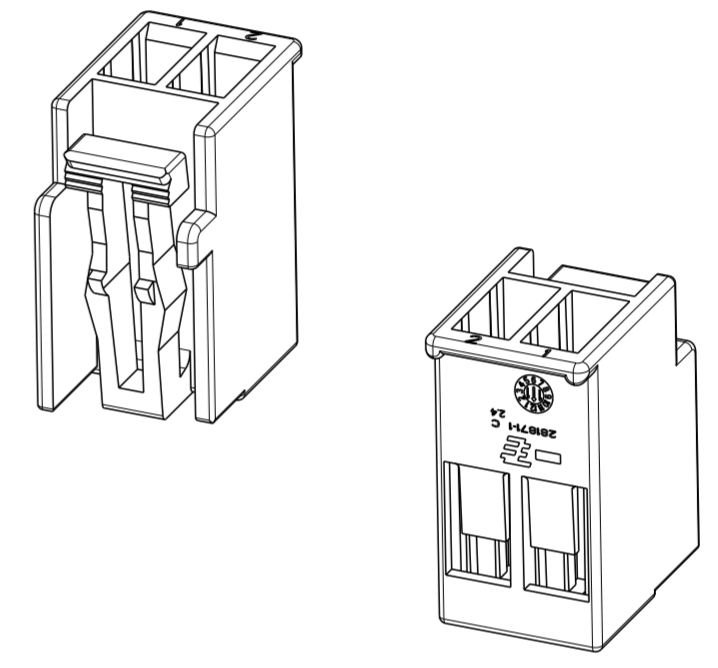

CODING TABLE / PART NUMBER - FRONTAL VIEW

P/N 281871-1 AS SHOWN

- 1 MATERIAL PA66-GF30
- 2 TE CONNECTIVITY TRADEMARK
- 3 DATE CODE
- 4 MOULD / MOULD CAVITY IDENTIFICATION NUMBER
- 5 P/N NUMBER AND REVISION

THIS DRAWING IS A CONTROLLED DOCUMENT.		DWN BASSANO 18JUN1987		NAME			
DIMENSIONS: mm		CHK TARTARI 25JUL1987		5mm. PITCH RECEPTACLE CONN. HOUSING 2 POS.			
TOLERANCES UNLESS OTHERWISE SPECIFIED:		APVD TARTARI 25JUL1987		SIZE	CAGE CODE	DRAWING NO	RESTRICTED TO
0 PLC ± 0.3	1 PLC ± 0.1	PRODUCT SPEC 108-20111		A2	00779	C-281871	-
2 PLC ± 0.05	3 PLC ± -	APPLICATION SPEC -	SCALE	SHEET	OF	REV	
4 PLC ± -	ANGLES ± -	FINISH ± 0°30'	CUSTOMER DRAWING	2:1	1	1	C1
MATERIAL SEE NOTE							