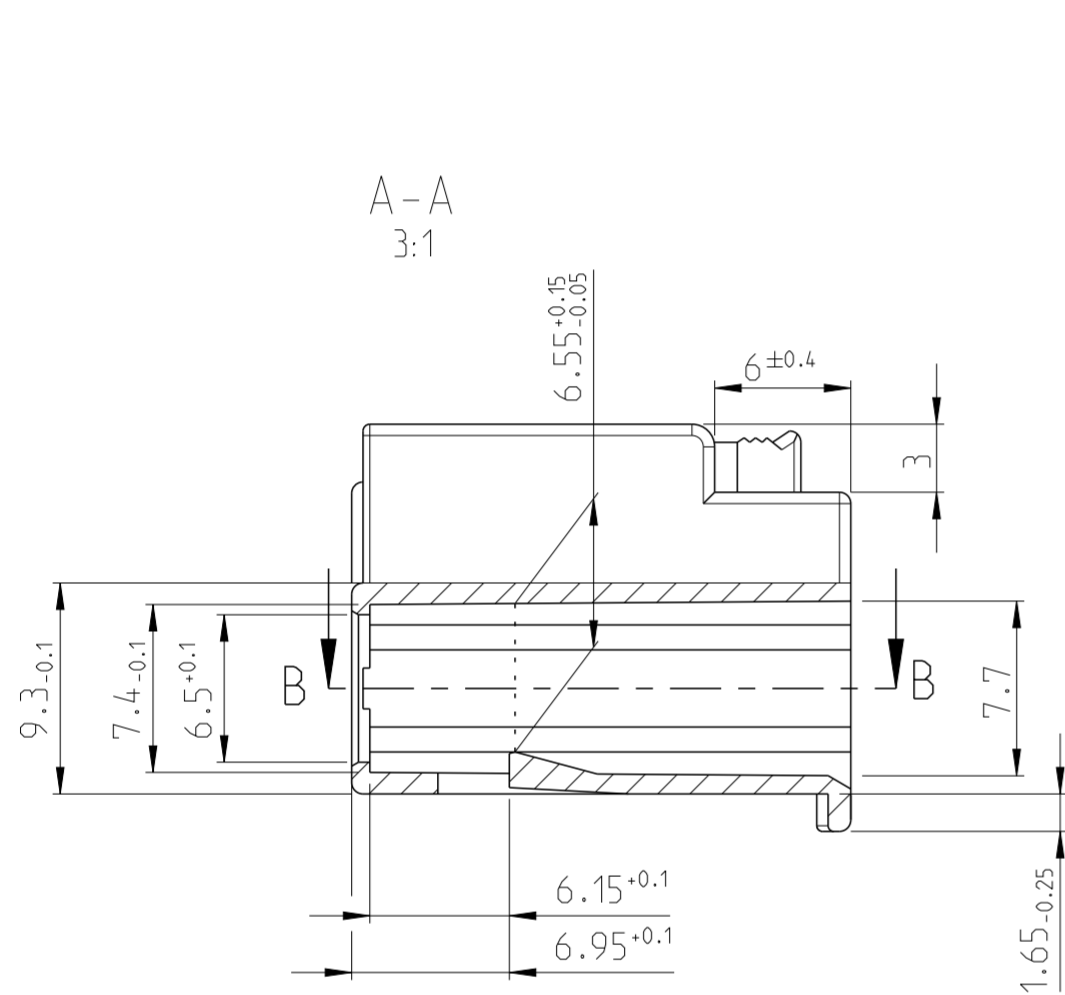

CODING TABLE / PART NUMBER - FRONTAL VIEW

P/N 281871-1 AS SHOWN

- 1 MATERIAL PA66-GF30
- 2 TE CONNECTIVITY TRADEMARK
- 3 DATE CODE
- 4 MOULD / MOULD CAVITY IDENTIFICATION NUMBER
- 5 P/N NUMBER AND REVISION

THIS DRAWING IS A CONTROLLED DOCUMENT.		DWN BASSANO 18JUN1987		NAME			
DIMENSIONS: mm		CHK TARTARI 25JUL1987		5mm. PITCH RECEPTACLE CONN. HOUSING 2 POS.			
TOLERANCES UNLESS OTHERWISE SPECIFIED:		APVD TARTARI 25JUL1987		SIZE	CAGE CODE	DRAWING NO	RESTRICTED TO
0 PLC ± 0.3	1 PLC ± 0.1	PRODUCT SPEC 108-20111		A2	00779	C-281871	-
2 PLC ± 0.05	3 PLC ± -	APPLICATION SPEC -	SCALE	SHEET	OF	REV	
4 PLC ± -	ANGLES ± -	FINISH ± 0°30'	CUSTOMER DRAWING	2:1	1	1	C1
MATERIAL SEE NOTE							