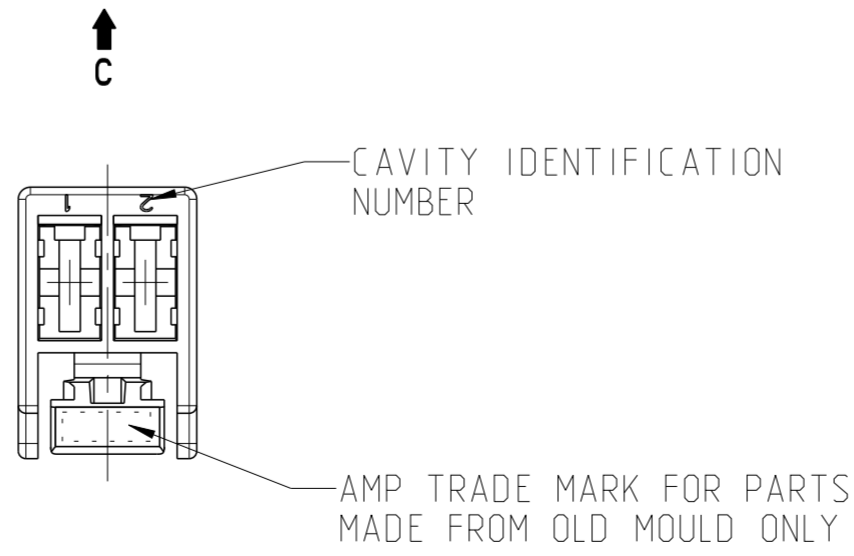

CODING TABLE / PART NUMBER - FRONTAL VIEW

P/N 281871-1 AS SHOWN

- 1 MATERIAL PA66-GF30
- 2 TE CONNECTIVITY TRADEMARK
- 3 DATE CODE
- 4 MOULD / MOULD CAVITY IDENTIFICATION NUMBER
- 5 P/N NUMBER AND REVISION