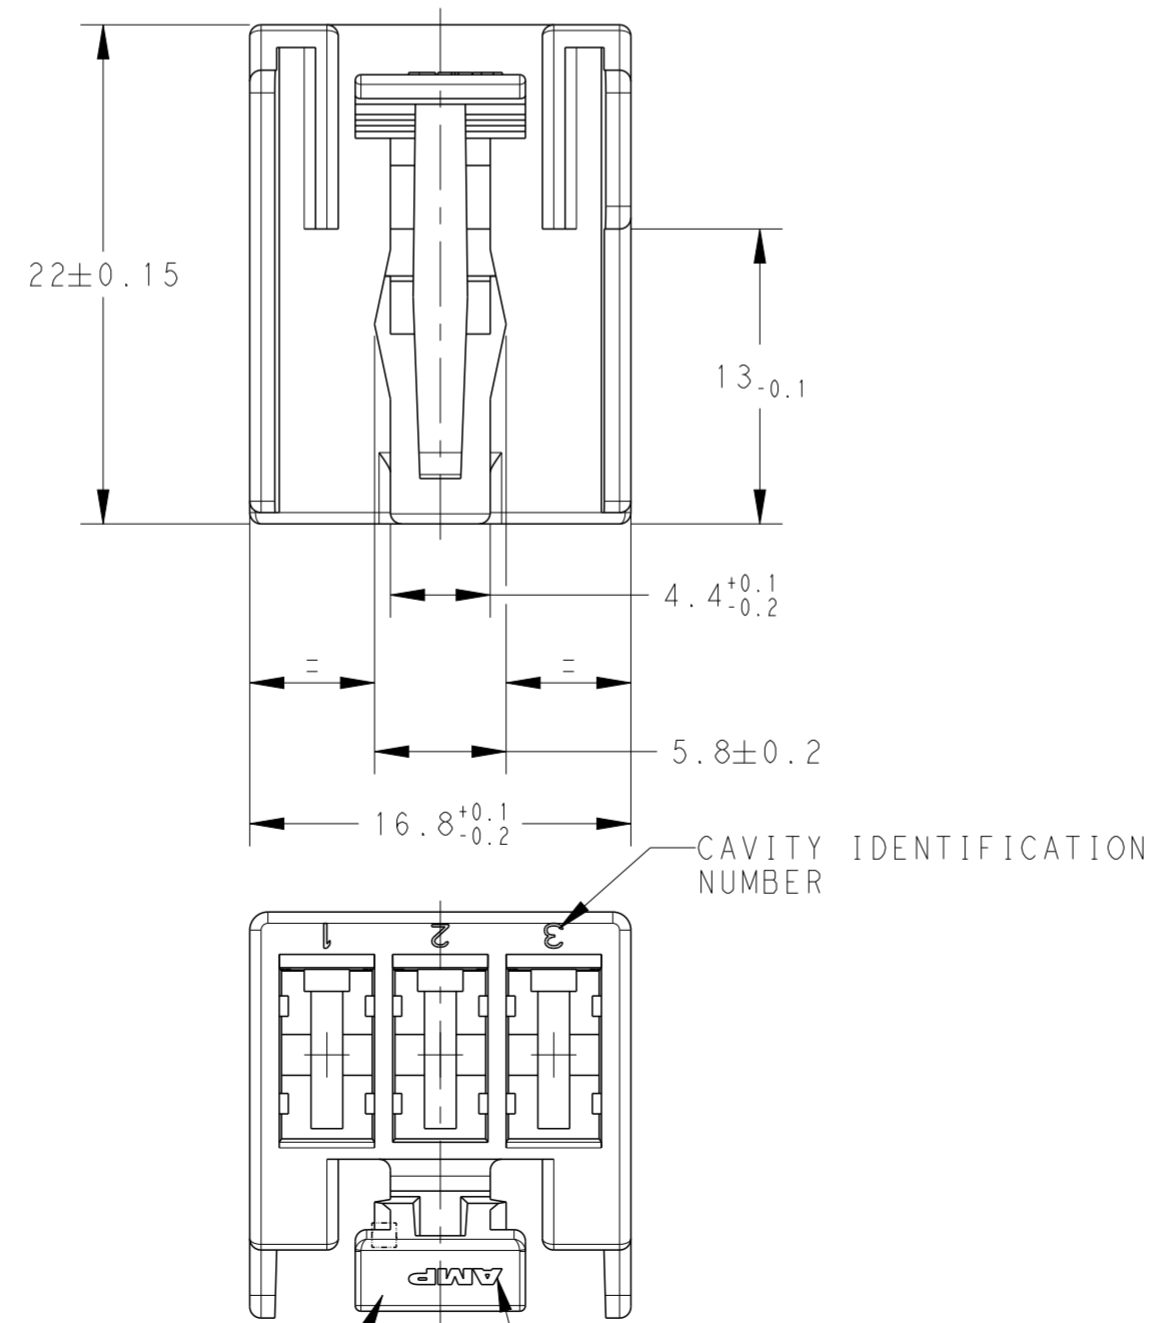

TABLE OF POLARIZ. KEYS/COLORS AND RELEVANT AMP P/NoS

SCALE 2:1

281872-1
COLOR NATURAL

281872-3
COLOR BLACK

281872-2
COLOR BROWN

SECTION A-A
SCALE 3:1

SECTION B-B

MOULD CAVITY IDENTIFICATION NUMBER

AMP TRADE MARK FOR PARTS MADE FROM OLD MOULD ONLY

BLACK		281872-3
BROWN	PA66-GF30	281872-2
NATURAL		281872-1
FINISH/COLOR	MATERIAL	PART NUMBER

P/N 281872-3 AS SHOWN

THIS DRAWING IS A CONTROLLED DOCUMENT.		DWN AJITH PAI 22 JUN 2017	TE Connectivity	
DIMENSIONS: mm		CHK VISHWANATH NAIK 22 JUN 2017		
TOLERANCES UNLESS OTHERWISE SPECIFIED:		APVD MARIO GHISOLETTI 27 JUN 2017	NAME 5mm PITCH RECEPTACLE CONN. HOUSING 3POS.	
0 PLC	±0.3	PRODUCT SPEC	108-20111	
1 PLC	±0.1	APPLICATION SPEC	-	
2 PLC	±0.05	WEIGHT	-	
3 PLC	±	CUSTOMER DRAWING	SCALE 5:1 SHEET 1 OF 1 REV C1	
4 PLC	±			
ANGLES	±0°30'			
FINISH	-			