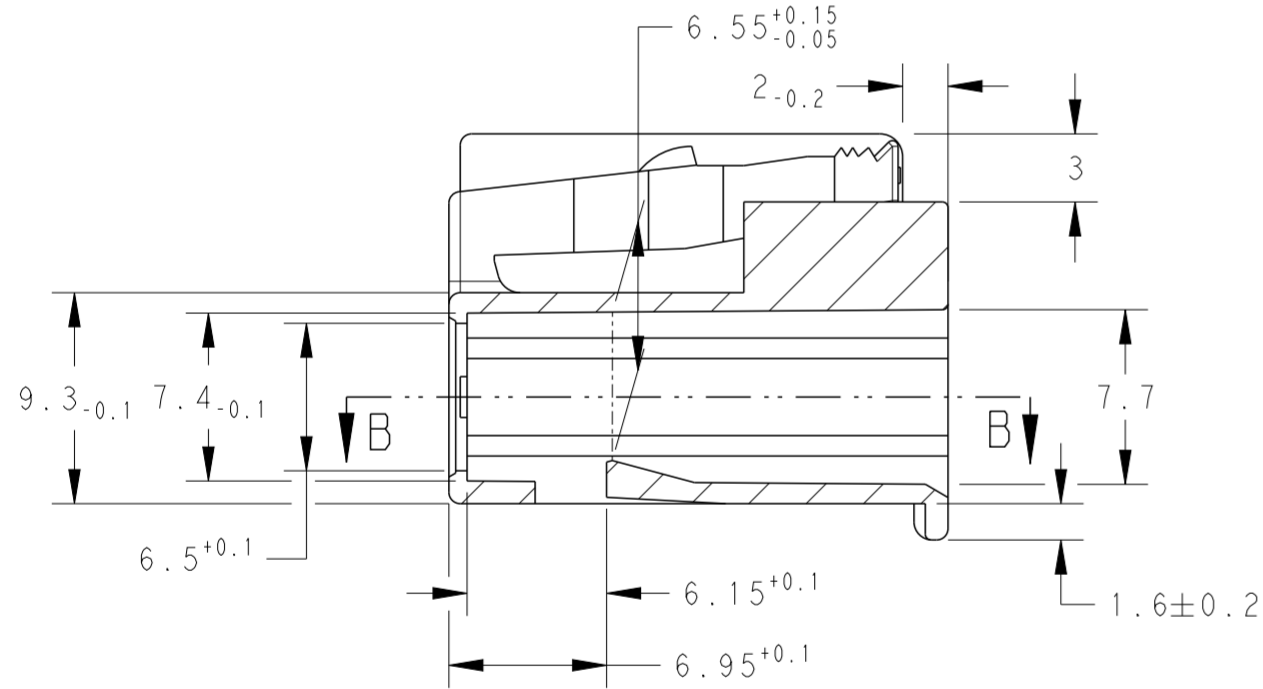

TABLE OF POLARIZ. KEYS/COLORS AND RELEVANT AMP P/NoS

SCALE 2:1

281872-1
COLOR NATURAL

281872-3
COLOR BLACK

281872-2
COLOR BROWN

SECTION A-A
SCALE 3:1

SECTION B-B

MOULD CAVITY IDENTIFICATION NUMBER

AMP TRADE MARK FOR PARTS MADE FROM OLD MOULD ONLY

BLACK		281872-3
BROWN	PA66-GF30	281872-2
NATURAL		281872-1
FINISH/COLOR	MATERIAL	PART NUMBER

P/N 281872-3 AS SHOWN

THIS DRAWING IS A CONTROLLED DOCUMENT.		DWN AJITH PAI 22 JUN 2017	TE Connectivity	
DIMENSIONS: mm		CHK VISHWANATH NAIK 22 JUN 2017		
TOLERANCES UNLESS OTHERWISE SPECIFIED:		APVD MARIO GHISOLETTI 27 JUN 2017	NAME 5mm PITCH RECEPTACLE CONN. HOUSING 3POS.	
0 PLC	±0.3	PRODUCT SPEC	108-20111	
1 PLC	±0.1	APPLICATION SPEC	-	
2 PLC	±0.05	WEIGHT	-	
3 PLC	±	CUSTOMER DRAWING	SCALE 5:1 SHEET 1 OF 1 REV C1	
4 PLC	±			
ANGLES	±0°30'			
FINISH	-			