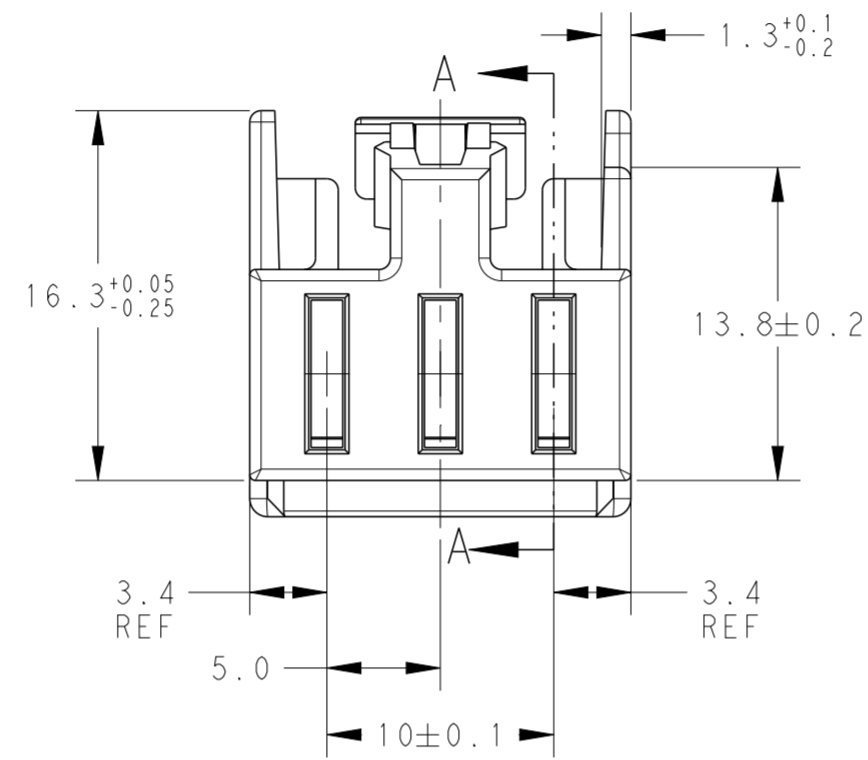

TABLE OF POLARIZ. KEYS/COLORS AND RELEVANT AMP P/NoS

SCALE 2:1

281872-1
COLOR NATURAL

281872-3
COLOR BLACK

281872-2
COLOR BROWN

SECTION A-A
SCALE 3:1

SECTION B-B

MOULD CAVITY IDENTIFICATION NUMBER

AMP TRADE MARK FOR PARTS MADE FROM OLD MOULD ONLY

BLACK		281872-3
BROWN	PA66-GF30	281872-2
NATURAL		281872-1
FINISH/COLOR	MATERIAL	PART NUMBER

P/N 281872-3 AS SHOWN

THIS DRAWING IS A CONTROLLED DOCUMENT.		DWN AJITH PAI 22 JUN 2017	TE Connectivity	
DIMENSIONS: mm		CHK VISHWANATH NAIK 22 JUN 2017		
TOLERANCES UNLESS OTHERWISE SPECIFIED:		APVD MARIO GHISOLETTI 27 JUN 2017	NAME 5mm PITCH RECEPTACLE CONN. HOUSING 3POS.	
0 PLC	±0.3	PRODUCT SPEC	108-20111	
1 PLC	±0.1	APPLICATION SPEC	-	
2 PLC	±0.05	WEIGHT	-	
3 PLC	±	CUSTOMER DRAWING	SCALE 5:1 SHEET 1 OF 1 REV C1	
4 PLC	±			
ANGLES	±0°30'			
FINISH	-			