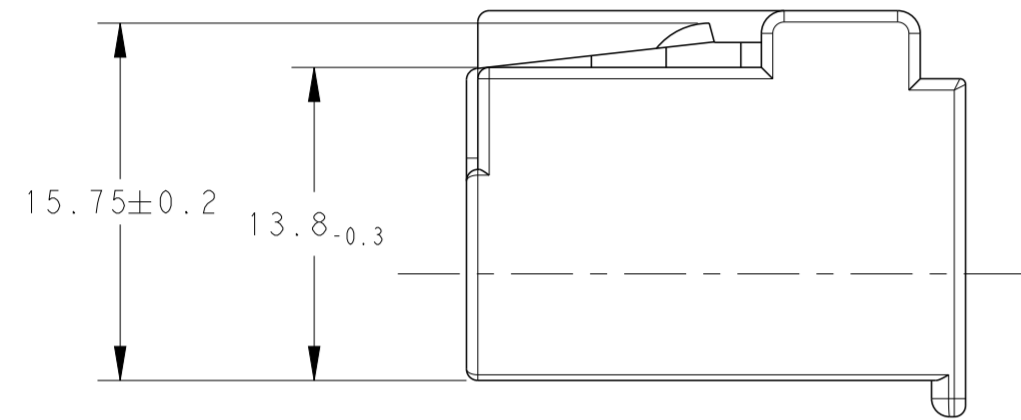

TABLE OF POLARIZ. KEYS/COLORS AND RELEVANT AMP P/NoS

SCALE 2:1

281872-1
COLOR NATURAL

281872-3
COLOR BLACK

281872-2
COLOR BROWN

SECTION A-A
SCALE 3:1

SECTION B-B

MOULD CAVITY IDENTIFICATION NUMBER

AMP TRADE MARK FOR PARTS MADE FROM OLD MOULD ONLY

BLACK		281872-3
BROWN	PA66-GF30	281872-2
NATURAL		281872-1
FINISH/COLOR	MATERIAL	PART NUMBER

P/N 281872-3 AS SHOWN

THIS DRAWING IS A CONTROLLED DOCUMENT.		DWN AJITH PAI 22 JUN 2017	TE Connectivity	
DIMENSIONS: mm		CHK VISHWANATH NAIK 22 JUN 2017		
TOLERANCES UNLESS OTHERWISE SPECIFIED:		APVD MARIO GHISOLETTI 27 JUN 2017	NAME 5mm PITCH RECEPTACLE CONN. HOUSING 3POS.	
0 PLC	±0.3	PRODUCT SPEC	108-20111	
1 PLC	±0.1	APPLICATION SPEC	-	
2 PLC	±0.05	WEIGHT	-	
3 PLC	±	CUSTOMER DRAWING	SCALE 5:1 SHEET 1 OF 1 REV C1	
4 PLC	±			
ANGLES	±0°30'			
FINISH	-			