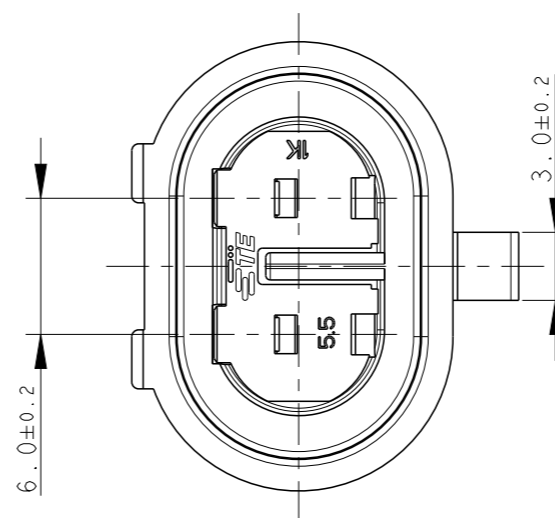

HSG: WHITE SEC. LOCK: WHITE	PA66-GF UL94-V2 ACC. TO IEC 60335-1	A	1745099-1
HSG: GREEN SEC. LOCK: RED	PA66-GF	B	282104-3
HSG: GRAY SEC. LOCK: RED	PA66-GF	B	282104-2
HSG: BLACK SEC. LOCK: RED	PA66-GF	B	282104-1
FINISH/COLOR	MATERIAL	REV	P/N

- 1 TE CONNECTIVITY TRADE MARK,
(IN ALTERNATIVE: "AMP" LOGO, OR "Tyco Electronics" LOGO)
- 2 DATE CODE (OPTIONAL IN OLD MOULDS)

THIS DRAWING IS A CONTROLLED DOCUMENT.

DIMENSIONS:
mm

MATERIAL
SEE TABLE

TOLERANCES UNLESS OTHERWISE SPECIFIED:

0 PLC	±-
1 PLC	± 0.3
2 PLC	±-
3 PLC	±-
4 PLC	±-
ANGLES	± 2°

FINISH
SEE TABLE

DWN C. BERTINI 02-1990
 CHK A. BRUNI 02-1990
 APVD -
 PRODUCT SPEC 108-20090
 APPLICATION SPEC 412-20000
 WEIGHT 3.72g
 Customer Drawing

STE TE Connectivity

NAME
AMP SUPERSEAL 1.5 SRS.
2 POSITIONS TAB ASS'Y

SIZE	CAGE CODE	DRAWING NO	RESTRICTED TO
A3	00779	C=282104	-

SCALE 3:1 SHEET 1 OF 1 REV B2

X-ON Electronics

Largest Supplier of Electrical and Electronic Components