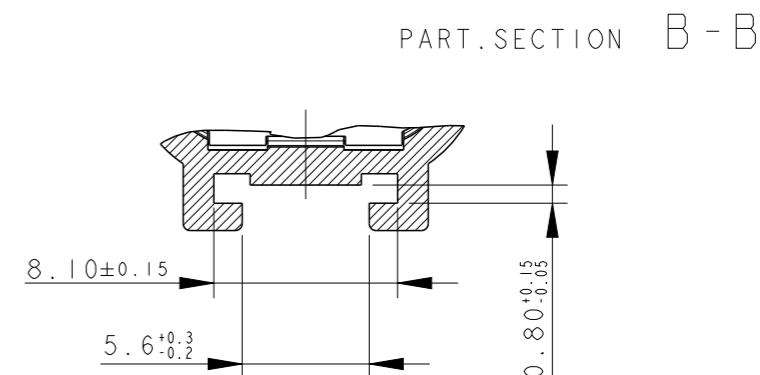

THIS DRAWING IS UNPUBLISHED.

RELEASED FOR PUBLICATION

2007

© COPYRIGHT 2007 BY -

ALL RIGHTS RESERVED.

REVISIONS

P	LTR	DESCRIPTION	DATE	DWN	APVD
	B1	REVISED PER ECO-17-009774	06SEP2017	M.G.	M.G.
	B2	REVISED PER ECO-19-004916	29MAR2019	AP	VN

HSG: WHITE SEC. LOCK: WHITE	PA66-GF UL94-V2 ACC. TO IEC 60335-1	A	1745099-1
HSG: GREEN SEC. LOCK: RED	PA66-GF	B	282104-3
HSG: GRAY SEC. LOCK: RED	PA66-GF	B	282104-2
HSG: BLACK SEC. LOCK: RED	PA66-GF	B	282104-1
FINISH/COLOR	MATERIAL	REV	P/N

- 1 TE CONNECTIVITY TRADE MARK,
  (IN ALTERNATIVE: "AMP" LOGO, OR "Tyco Electronics" LOGO)
- 2 DATE CODE (OPTIONAL IN OLD MOULDS)

THIS DRAWING IS A CONTROLLED DOCUMENT.

DIMENSIONS:
mm

MATERIAL
SEE TABLE

TOLERANCES UNLESS OTHERWISE SPECIFIED:

0 PLC	±-
1 PLC	± 0.3
2 PLC	±-
3 PLC	±-
4 PLC	±-
ANGLES	± 2°

FINISH
SEE TABLE

DWN C. BERTINI 02-1990
CHK A. BRUNI 02-1990
APVD -
PRODUCT SPEC 108-20090
APPLICATION SPEC 412-20000
WEIGHT 3.72g
Customer Drawing

STE TE Connectivity

NAME
AMP SUPERSEAL 1.5 SRS.
2 POSITIONS TAB ASS'Y

SIZE	CAGE CODE	DRAWING NO	RESTRICTED TO
A3	00779	C=282104	-

SCALE 3:1 SHEET 1 OF 1 REV B2