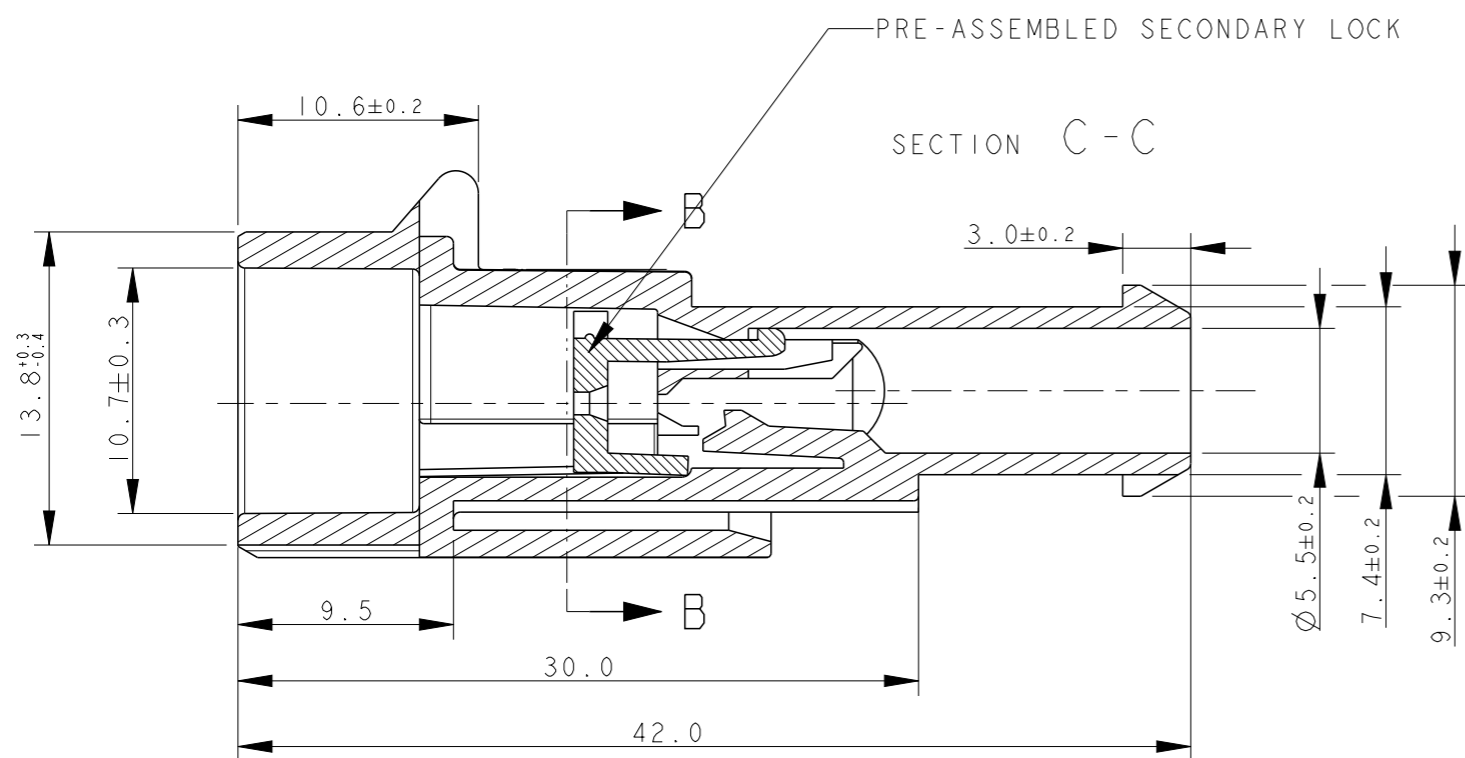

HSG: WHITE SEC. LOCK: WHITE	PA66-GF UL94-V2 ACC. TO IEC 60335-1	A	1745099-1
HSG: GREEN SEC. LOCK: RED	PA66-GF	B	282104-3
HSG: GRAY SEC. LOCK: RED	PA66-GF	B	282104-2
HSG: BLACK SEC. LOCK: RED	PA66-GF	B	282104-1
FINISH/COLOR	MATERIAL	REV	P/N

- 1 TE CONNECTIVITY TRADE MARK,
(IN ALTERNATIVE: "AMP" LOGO, OR "Tyco Electronics" LOGO)
- 2 DATE CODE (OPTIONAL IN OLD MOULDS)

THIS DRAWING IS A CONTROLLED DOCUMENT.

DIMENSIONS:
mm

MATERIAL
SEE TABLE

TOLERANCES UNLESS OTHERWISE SPECIFIED:

0 PLC	±-
1 PLC	± 0.3
2 PLC	±-
3 PLC	±-
4 PLC	±-
ANGLES	± 2°

FINISH
SEE TABLE

DWN C. BERTINI 02-1990
 CHK A. BRUNI 02-1990
 APVD -
 PRODUCT SPEC 108-20090
 APPLICATION SPEC 412-20000
 WEIGHT 3.72g
 Customer Drawing

STE TE Connectivity

NAME
AMP SUPERSEAL 1.5 SRS.
2 POSITIONS TAB ASS'Y

SIZE	CAGE CODE	DRAWING NO	RESTRICTED TO
A3	00779	C=282104	-

SCALE 3:1 SHEET 1 OF 1 REV B2

X-ON Electronics

Largest Supplier of Electrical and Electronic Components