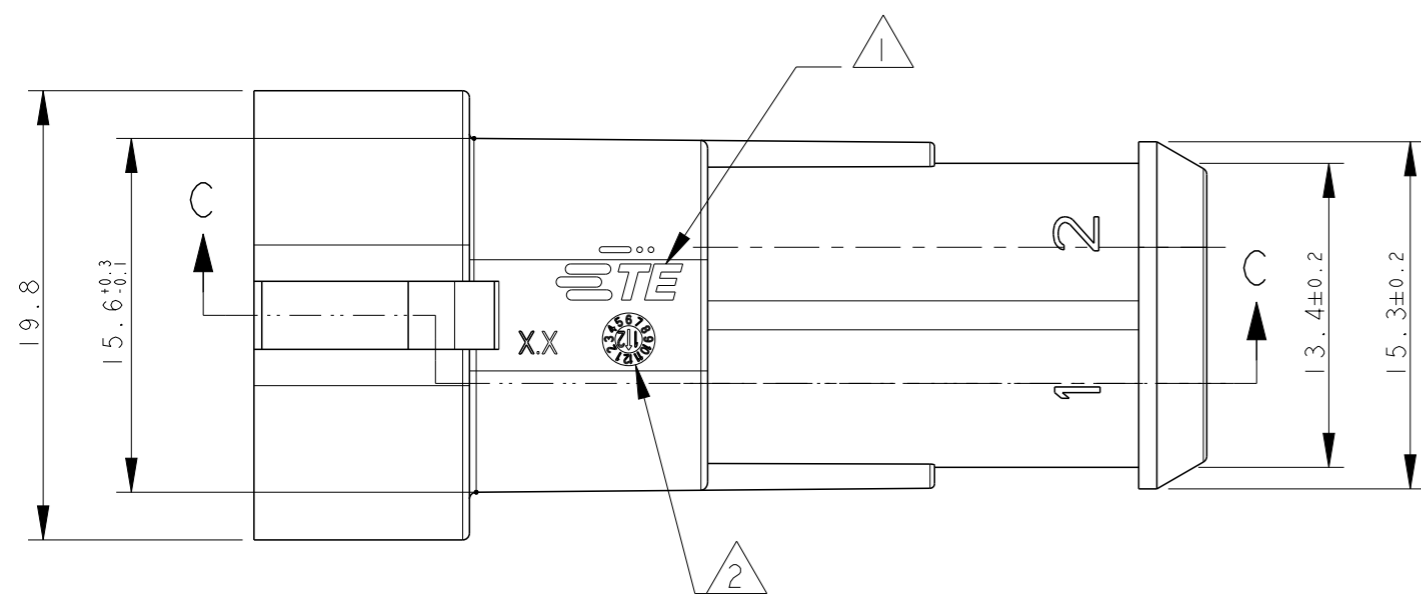

HSG: WHITE SEC. LOCK: WHITE	PA66-GF UL94-V2 ACC. TO IEC 60335-1	A	1745099-1
HSG: GREEN SEC. LOCK: RED	PA66-GF	B	282104-3
HSG: GRAY SEC. LOCK: RED	PA66-GF	B	282104-2
HSG: BLACK SEC. LOCK: RED	PA66-GF	B	282104-1
FINISH/COLOR	MATERIAL	REV	P/N

- 1 TE CONNECTIVITY TRADE MARK,
(IN ALTERNATIVE: "AMP" LOGO, OR "Tyco Electronics" LOGO)
- 2 DATE CODE (OPTIONAL IN OLD MOULDS)

THIS DRAWING IS A CONTROLLED DOCUMENT.

DIMENSIONS:
mm

MATERIAL
SEE TABLE

TOLERANCES UNLESS OTHERWISE SPECIFIED:

0 PLC	±-
1 PLC	± 0.3
2 PLC	±-
3 PLC	±-
4 PLC	±-
ANGLES	± 2°

FINISH
SEE TABLE

DWN C. BERTINI 02-1990
 CHK A. BRUNI 02-1990
 APVD -
 PRODUCT SPEC 108-20090
 APPLICATION SPEC 412-20000
 WEIGHT 3.72g
 Customer Drawing

STE TE Connectivity

NAME
AMP SUPERSEAL 1.5 SRS.
2 POSITIONS TAB ASS'Y

SIZE	CAGE CODE	DRAWING NO	RESTRICTED TO
A3	00779	C=282104	-

SCALE 3:1 SHEET 1 OF 1 REV B2

X-ON Electronics

Largest Supplier of Electrical and Electronic Components