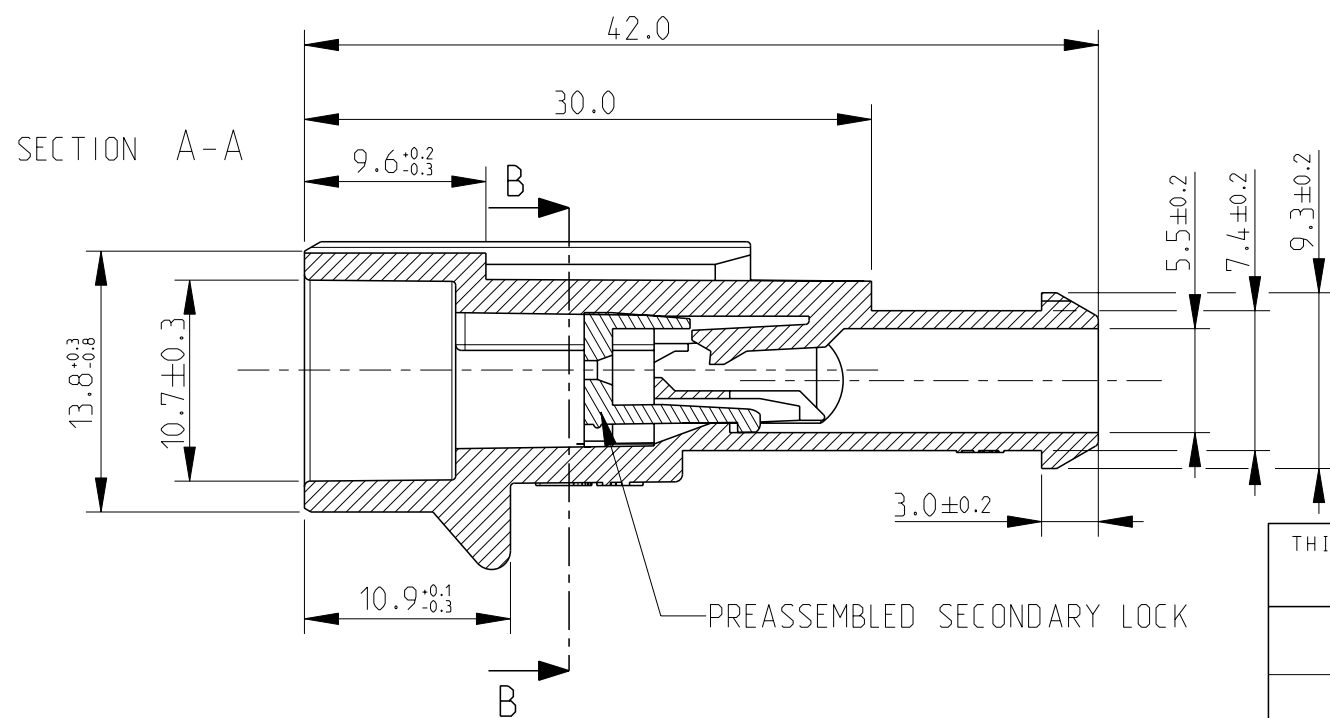

THIS DRAWING IS UNPUBLISHED.

RELEASED FOR PUBLICATION

20

© COPYRIGHT 20 BY -

ALL RIGHTS RESERVED.

REVISIONS

P	LTR	DESCRIPTION	DATE	DWN	APVD
	C3	REVISED PER ECO-17-009774	06SEP2017	M.G.	M.G.