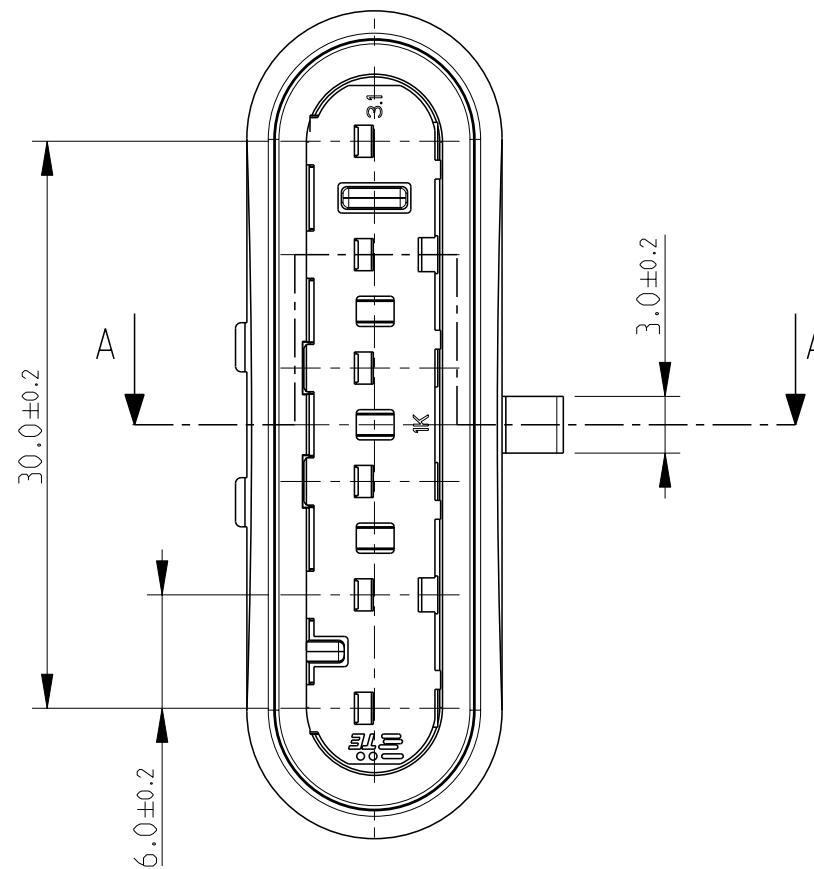

THIS DRAWING IS UNPUBLISHED.

RELEASED FOR PUBLICATION

20

© COPYRIGHT 20 BY -

ALL RIGHTS RESERVED.

REVISIONS

P	LTR	DESCRIPTION	DATE	DWN	APVD
	C3	REVISED PER ECO-17-009774	06SEP2017	M.G.	M.G.