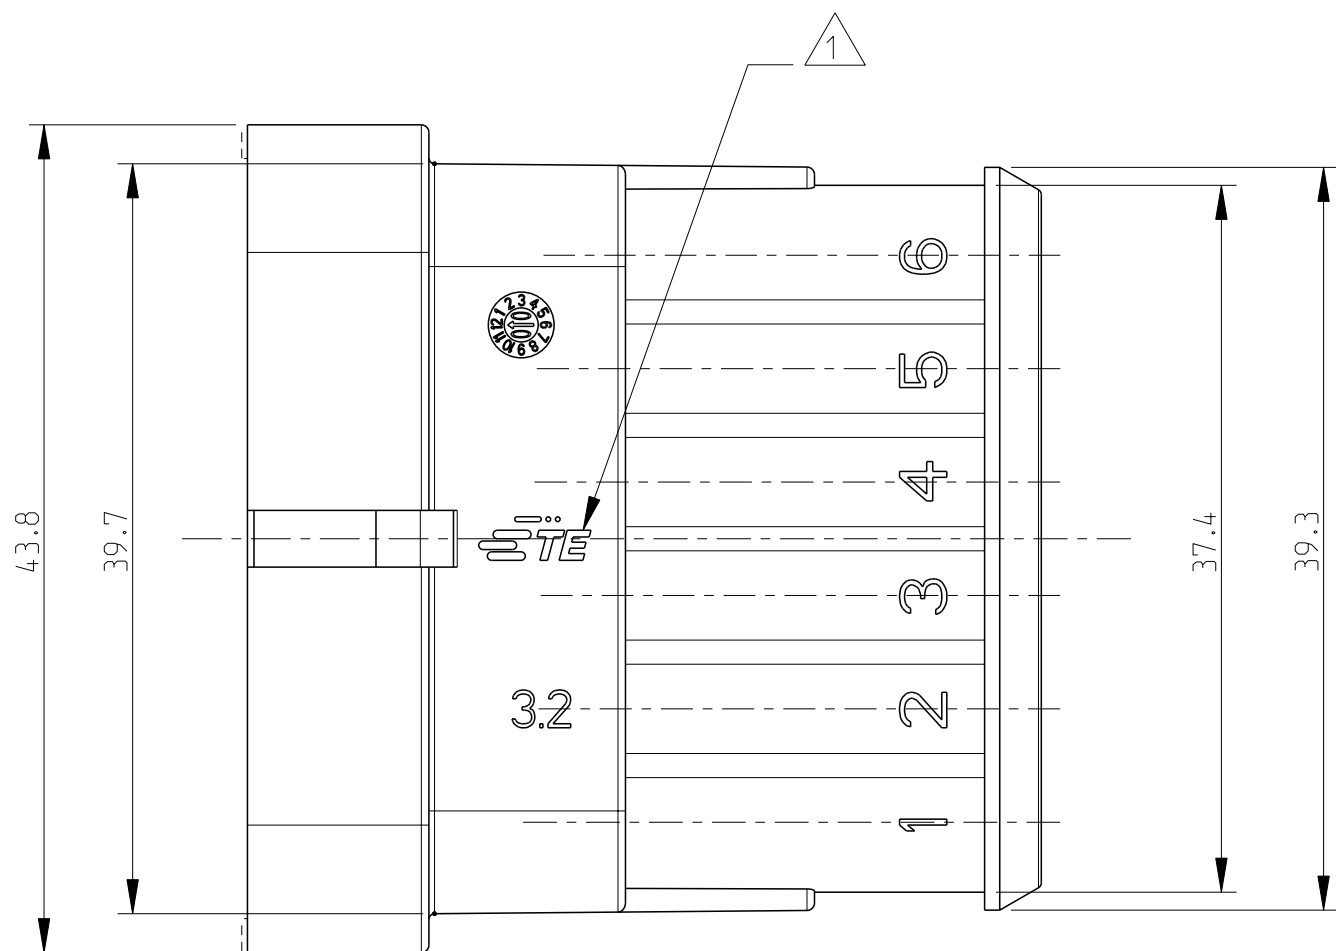

THIS DRAWING IS UNPUBLISHED.

RELEASED FOR PUBLICATION

20

© COPYRIGHT 20 BY -

ALL RIGHTS RESERVED.

REVISIONS

P	LTR	DESCRIPTION	DATE	DWN	APVD
	C3	REVISED PER ECO-17-009774	06SEP2017	M.G.	M.G.