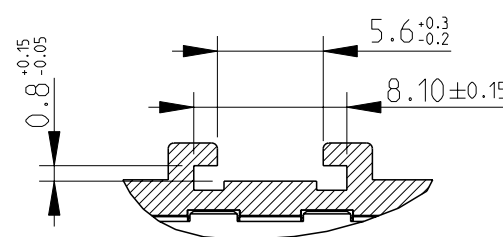

HSG: WHITE SEC. LOCK: WHITE	PA66-GF UL94-V2 ACC. TO IEC 60335-1	A	1745084-1
HSG: GRAY SEC. LOCK: RED	PA66-GF	C	282108-2
HSG: BLACK SEC. LOCK: RED	PA66-GF	C	282108-1
FINISH/COLOR	MATERIAL	REV	PART NUMBER

 TE CONNECTIVITY TRADE MARK,  
 (IN ALTERNATIVE: "AMP" LOGO, OR "
 
 Tyco Electronics " LOGO)

THIS DRAWING IS A CONTROLLED DOCUMENT.		DWN C. BERTINI 02-1990	 TE Connectivity	
DIMENSIONS: mm		CHK A. BRUNI 02-1990		
TOLERANCES UNLESS OTHERWISE SPECIFIED:		APVD -	NAME AMP SUPERSEAL 1.5 SRS. 6 POSITIONS TAB ASS'Y	
0 PLC ±		PRODUCT SPEC 108-20090	-	
1 PLC ± 0.3		APPLICATION SPEC 412-20000	-	
2 PLC ±		WEIGHT 8.9g	SIZE A3	CAGE CODE -
3 PLC ±		CUSTOMER DRAWING	DRAWING NO C-282108	RESTRICTED TO -
4 PLC ±			SCALE 5:2	SHEET 1 OF 1
ANGLES ± 2°				
MATERIAL - SEE TABLE				
FINISH - SEE TABLE				