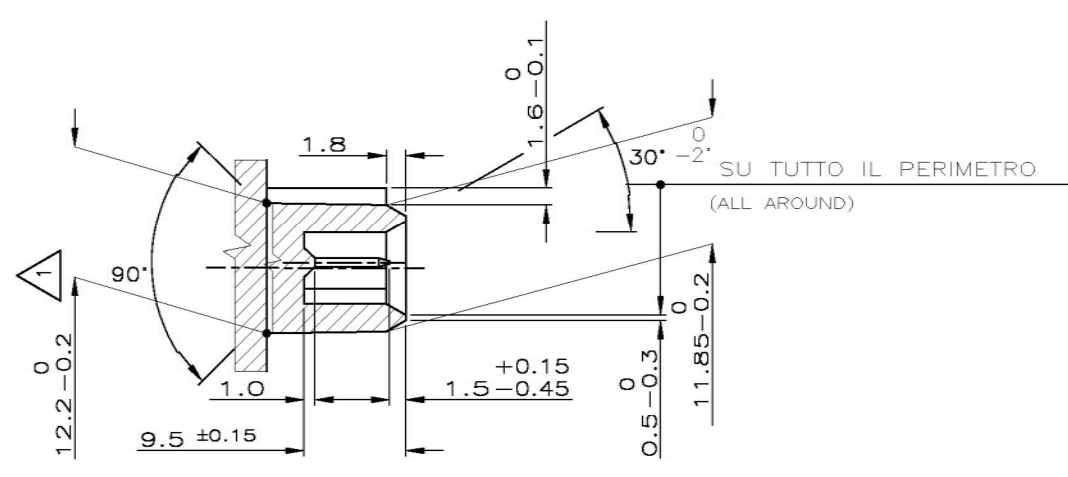

LOC		DIST		REVISIONS			
I	-	P	LTR	DESCRIPTION	DATE	DWN	APVD
-	-	-	-	SEE SHEET 1	-	-	-

DETT. LINGUETTA TAB-SCALA 5:1-
(TAB DETAIL)

FORMA ALTERNATIVA PERMESSA CON RAGGIO
(ALLOWED ALTERNATIVE PROFILE WITH RADIUS)

- 1 QUOTE APPLICABILI PER SFORMATURA PEZZO
(DRAFT PERMITTED TO FACILITATE REMOVAL OF PART FROM THE MOULD)
- 2 MATERIALE LINGUETTE: LEGA DI RAME STAGNATA, ES. OTTONE STAGNATO.
(TAB CONTACT MATERIAL: TIN PLATED COPPER ALLOY. E.G. BRASS TIN PLATED)
- 3 MATERIALE BLOCCHETTO: TERMOPLASTICO CARICATO FIBRA VETRO.
(HOUSING MATERIAL: THERMOPLASTIC, GLASS FIBER FILLED)

METRIC	DIAM. ISOLANTE (INS. DIA. RANGE) ---	RANGO FILO (WIRE RANGE) ---
---------------	--------------------------------------	-----------------------------

CUSTOMER DWG. FOR REFERENCE ONLY DISEGNO PER CLIENTE SOLO PER RIFERIMENTO

THIS DRAWING IS A CONTROLLED DOCUMENT.		DWN	-	STE TE Connectivity NAME 2 POS.SPLASH PROOF CONN.ASS'Y with SECONDARY LOCK							
DIMENSIONS: mm	TOLEANCES UNLESS OTHERWISE SPECIFIED: 0 PLC ± - 1 PLC ± 0.3 2 PLC ± - 3 PLC ± - 4 PLC ± - ANGLES ± 2°	CHK	-								
		APVD	-								
MATERIAL		PRODUCT SPEC	-								
FINISH		APPLICATION SPEC	-								
-		WEIGHT	-	SIZE	A3	CAGE CODE	00779	DRAWING NO	C-282189	RESTRICTED TO	-
-		CUSTOMER DRAWING		SCALE	-	SHEET	2 of 2	REV	M1		