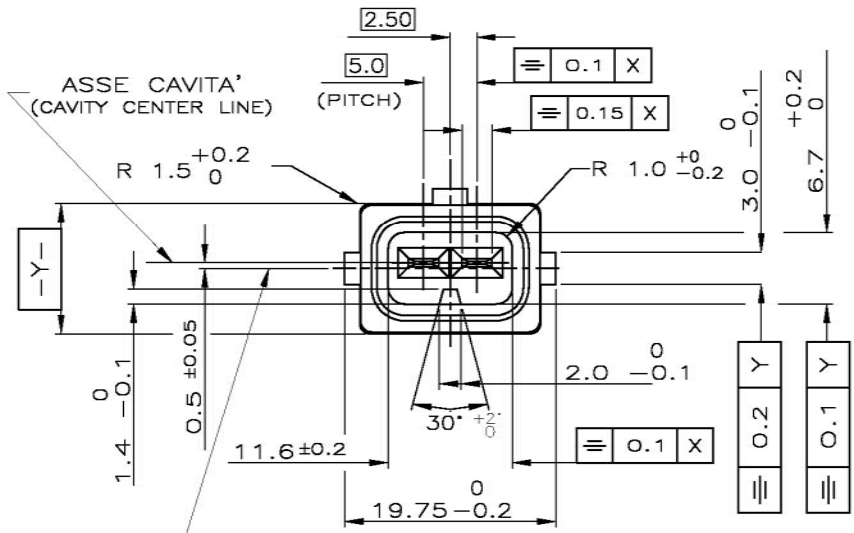

LOC		DIST		REVISIONS			
I	-	P	LTR	DESCRIPTION	DATE	DWN	APVD
-	-	-	-	SEE SHEET 1	-	-	-

DETT. LINGUETTA TAB-SCALA 5:1-
(TAB DETAIL)

FORMA ALTERNATIVA PERMESSA CON RAGGIO
(ALLOWED ALTERNATIVE PROFILE WITH RADIUS)

- 1 QUOTE APPLICABILI PER SFORMATURA PEZZO
(DRAFT PERMITTED TO FACILITATE REMOVAL OF PART FROM THE MOULD)
- 2 MATERIALE LINGUETTE: LEGA DI RAME STAGNATA, ES. OTTONE STAGNATO.
(TAB CONTACT MATERIAL: TIN PLATED COPPER ALLOY. E.G. BRASS TIN PLATED)
- 3 MATERIALE BLOCCHETTO: TERMOPLASTICO CARICATO FIBRA VETRO.
(HOUSING MATERIAL: THERMOPLASTIC, GLASS FIBER FILLED)

METRIC	DIAM. ISOLANTE (INS. DIA. RANGE) ---	RANGO FILO (WIRE RANGE) ---
---------------	--------------------------------------	-----------------------------

CUSTOMER DWG. FOR REFERENCE ONLY DISEGNO PER CLIENTE SOLO PER RIFERIMENTO

THIS DRAWING IS A CONTROLLED DOCUMENT.		DWN	-	STE TE Connectivity NAME 2 POS.SPLASH PROOF CONN.ASS'Y with SECONDARY LOCK							
DIMENSIONS: mm	TOLEANCES UNLESS OTHERWISE SPECIFIED: 0 PLC ± - 1 PLC ± 0.3 2 PLC ± - 3 PLC ± - 4 PLC ± - ANGLES ± 2°	CHK	-								
		APVD	-								
MATERIAL		PRODUCT SPEC	-								
FINISH		APPLICATION SPEC	-								
-		WEIGHT	-	SIZE	A3	CAGE CODE	00779	DRAWING NO	C-282189	RESTRICTED TO	-
-		CUSTOMER DRAWING		SCALE	-	SHEET	2 of 2	REV	M1		