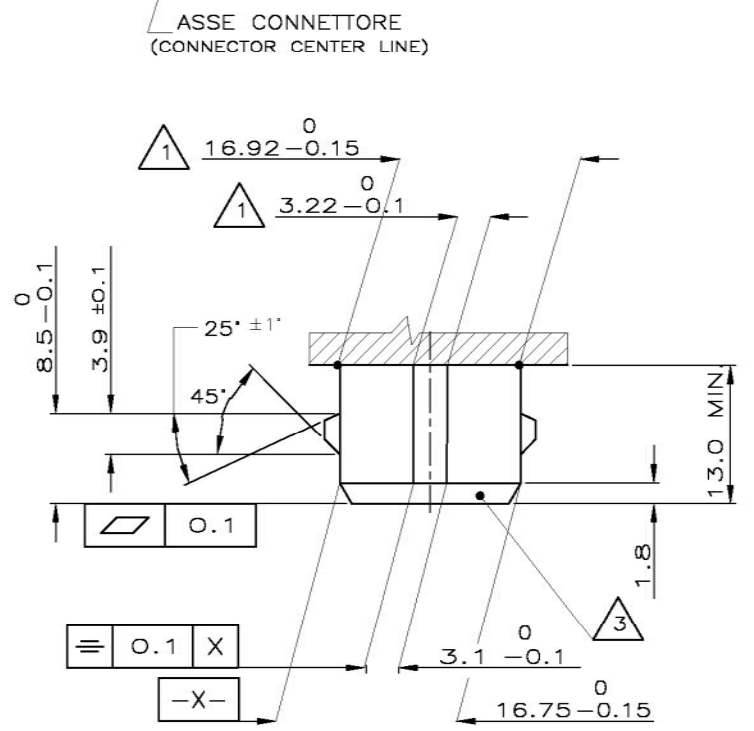

LOC		DIST		REVISIONS			
I	-	P	LTR	DESCRIPTION	DATE	DWN	APVD
-	-	-	-	SEE SHEET 1	-	-	-

DETT. LINGUETTA TAB-SCALA 5:1-
(TAB DETAIL)

FORMA ALTERNATIVA PERMESSA CON RAGGIO
(ALLOWED ALTERNATIVE PROFILE WITH RADIUS)

- 1 QUOTE APPLICABILI PER SFORMATURA PEZZO
(DRAFT PERMITTED TO FACILITATE REMOVAL OF PART FROM THE MOULD)
- 2 MATERIALE LINGUETTE: LEGA DI RAME STAGNATA, ES. OTTONE STAGNATO.
(TAB CONTACT MATERIAL: TIN PLATED COPPER ALLOY. E.G. BRASS TIN PLATED)
- 3 MATERIALE BLOCCHETTO: TERMOPLASTICO CARICATO FIBRA VETRO.
(HOUSING MATERIAL: THERMOPLASTIC, GLASS FIBER FILLED)

METRIC	DIAM. ISOLANTE (INS. DIA. RANGE) ---	RANGO FILO (WIRE RANGE) ---
---------------	--------------------------------------	-----------------------------

CUSTOMER DWG. FOR REFERENCE ONLY DISEGNO PER CLIENTE SOLO PER RIFERIMENTO

THIS DRAWING IS A CONTROLLED DOCUMENT.		DWN	-	STE TE Connectivity NAME 2 POS.SPLASH PROOF CONN.ASS'Y with SECONDARY LOCK							
DIMENSIONS: mm	TOLEANCES UNLESS OTHERWISE SPECIFIED: 0 PLC ± - 1 PLC ± 0.3 2 PLC ± - 3 PLC ± - 4 PLC ± - ANGLES ± 2°	CHK	-								
		APVD	-								
MATERIAL		PRODUCT SPEC	-								
FINISH		APPLICATION SPEC	-								
-		WEIGHT	-	SIZE	A3	CAGE CODE	00779	DRAWING NO	C-282189	RESTRICTED TO	-
-		CUSTOMER DRAWING		SCALE	-	SHEET	2 of 2	REV	M1		