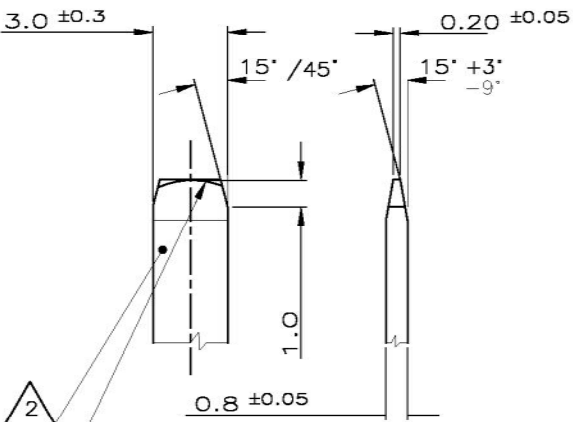

LOC		DIST		REVISIONS			
I	-	P	LTR	DESCRIPTION	DATE	DWN	APVD
-	-	-	-	SEE SHEET 1	-	-	-

DETT. LINGUETTA TAB-SCALA 5:1-
(TAB DETAIL)

FORMA ALTERNATIVA PERMESSA CON RAGGIO
(ALLOWED ALTERNATIVE PROFILE WITH RADIUS)

- 1 QUOTE APPLICABILI PER SFORMATURA PEZZO
(DRAFT PERMITTED TO FACILITATE REMOVAL OF PART FROM THE MOULD)
- 2 MATERIALE LINGUETTE: LEGA DI RAME STAGNATA, ES. OTTONE STAGNATO.
(TAB CONTACT MATERIAL: TIN PLATED COPPER ALLOY. E.G. BRASS TIN PLATED)
- 3 MATERIALE BLOCCHETTO: TERMOPLASTICO CARICATO FIBRA VETRO.
(HOUSING MATERIAL: THERMOPLASTIC, GLASS FIBER FILLED)

METRIC	DIAM. ISOLANTE (INS. DIA. RANGE) ---	RANGO FILO (WIRE RANGE) ---
---------------	--------------------------------------	-----------------------------

CUSTOMER DWG. FOR REFERENCE ONLY DISEGNO PER CLIENTE SOLO PER RIFERIMENTO

THIS DRAWING IS A CONTROLLED DOCUMENT.		DWN	-	STE TE Connectivity NAME 2 POS.SPLASH PROOF CONN.ASS'Y with SECONDARY LOCK							
DIMENSIONS: mm	TOLEANCES UNLESS OTHERWISE SPECIFIED: 0 PLC ± - 1 PLC ± 0.3 2 PLC ± - 3 PLC ± - 4 PLC ± - ANGLES ± 2°	CHK	-								
		APVD	-								
MATERIAL		PRODUCT SPEC	-								
FINISH		APPLICATION SPEC	-								
-		WEIGHT	-	SIZE	A3	CAGE CODE	00779	DRAWING NO	C-282189	RESTRICTED TO	-
-		CUSTOMER DRAWING		SCALE	-	SHEET	2 of 2	REV	M1		