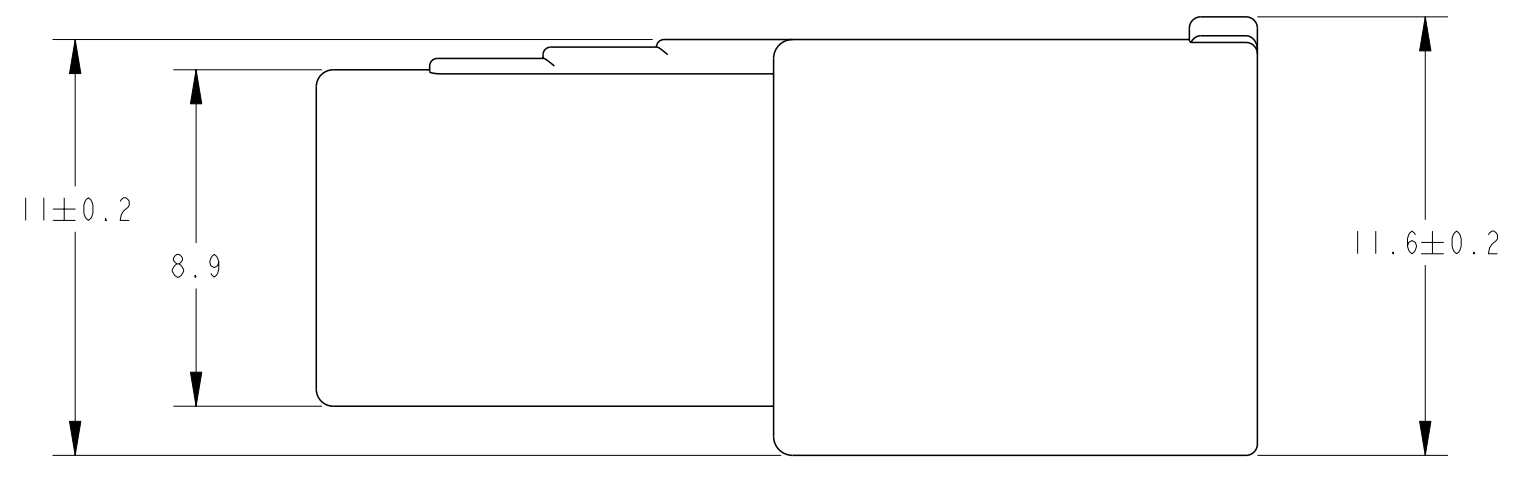

THIS DRAWING IS UNPUBLISHED. RELEASED FOR PUBLICATION FEB. 2019
© COPYRIGHT 2019 Tyco Electronics Japan G.K. ALL RIGHTS RESERVED.

LOC		DIST		REVISIONS				
J		-		変更		DATE	DWN	APVD
P	LTR	DESCRIPTION		DATE	DWN	APVD		
A		RELEASED		09JUN14	DM	TK		
A1		REVISED ECR-14-016391		06NOV14	DM	TK		
A2		REVISED ECR-18-017793		18FEB19	DM	HK		
A3		REVISED ECR-19-006693		15AUG2019	DM	HK		

1. THE MATING PLUG HSG P/N 2822343
2. APPLIED CONTACT P/N 917309
3. APPLICABLE PRODUCT SPEC. No. 108-5426
4. INSTRUCTION SHEET: 412-5653
5. SEAL RUBBER IS NON-BIS TYPE
6. APPLIED CAVITY PLUG: 316390-7

1. 嵌合相手ハウジング型番: 2822343
2. 内装するタブコンタクト型番: 917309
3. 適用製品規格番号: 108-5426-1
4. 取扱説明書: 412-5653-1
5. シールラバーはフタル酸フリー品である。
6. 内装するキャビティプラグ型番: 316390-7

-	-	-	-	-	7POSITION CAP HOUSING (YELLOW)	1
-	-	-	-	-	7POSITION CAP HOUSING (GRAY)	1
-	-	-	-	-	7POSITION CAP HOUSING (BLACK)	1
-	-	-	-	-	7POSITION CAP HOUSING (NATURAL)	1
-	-	-	-	-	SEAL RUBBER (BLACK)	5
-	-	-	-	-	SEAL RING (LIGHT GRAY)	4
-	-	-	-	-	SEAL RING HOLDER (GREEN)	3
-	-	-	-	-	7POSITION HOUSING LANCE (GREEN)	2
-	-	-	-	-	7POSITION CAP HOUSING (GREEN)	1
2822344-5	2822344-4	2822344-3	2822344-2	2822344-1	NAME & COLOR	ITEM NO.

TOLERANCE UNLESS OTHERWISE SPECIFIED:	
10±	±0.2
30±	>10 ±0.25
100±	>30 ±0.3
ANGLE	±0.3°

THIS DRAWING IS A CONTROLLED DOCUMENT.

DIMENSIONS: 単位: ㎜

TOLERANCES UNLESS OTHERWISE SPECIFIED:

0 PLC	±0.1
1 PLC	±0.1
2 PLC	±0.01
3 PLC	±0.001
4 PLC	±0.0001
ANGLES	±1°00'

MATERIAL: PBT G

FINISH: 仕上

SEE TABLE

DWN: D. MATSUURA 09 JUN 2014
CHK: T. KOHNO 09 JUN 2014
APVD: T. KOHNO 09 JUN 2014

PRODUCT SPEC: 108-5426

APPLICATION SPEC: 取付適用規格

SCALE: 5:1

SHEET 1 OF 1

REV A3

CUSTOMER DRAWING

SIZE: A2

CAGE CODE: 00779

DRAWING NO: C-2822344

RESTRICTED TO: -