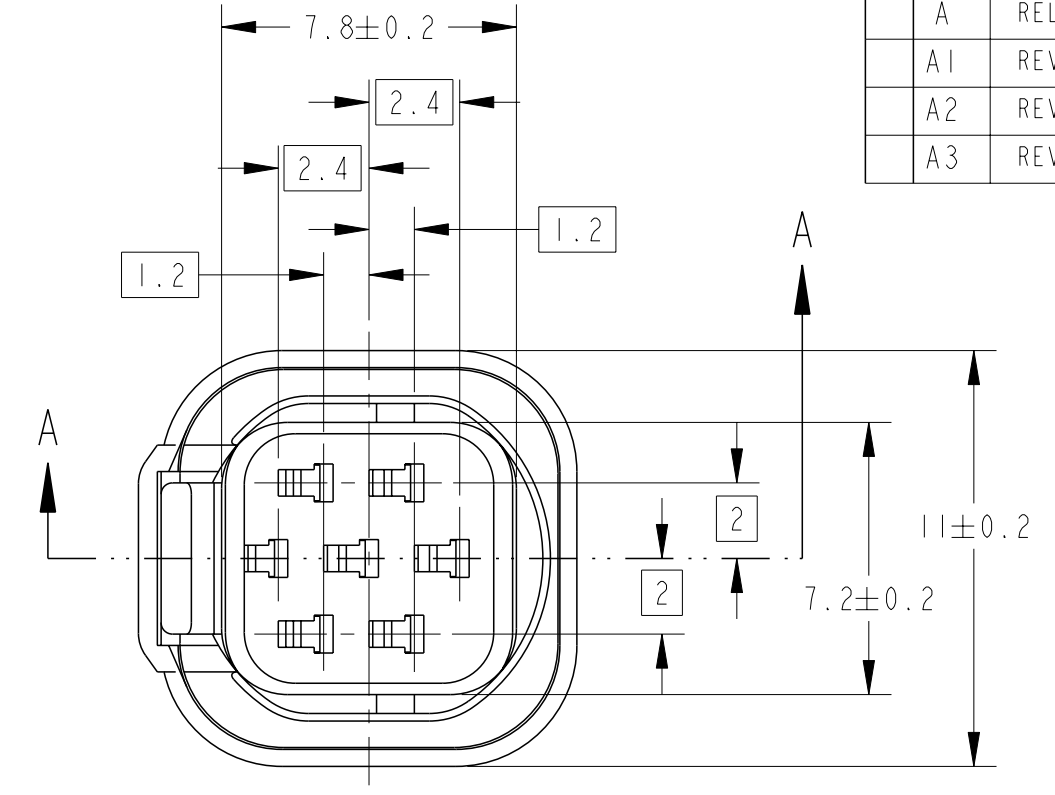

- 1. THE MATING PLUG HSG P/N 2822343
- 2. APPLIED CONTACT P/N 917309
- 3. APPLICABLE PRODUCT SPEC. No. 108-5426
- 4. INSTRUCTION SHEET: 412-5653
- 5. SEAL RUBBER IS NON-BIS TYPE
- 6. APPLIED CAVITY PLUG: 316390-7

- 1. 嵌合相手ハウジング型番: 2822343
- 2. 内装するタブコンタクト型番: 917309
- 3. 適用製品規格番号: 108-5426-1
- 4. 取扱説明書: 412-5653-1
- 5. シールラバーはフタル酸フリー品である。
- 6. 内装するキャビティプラグ型番: 316390-7

-	-	-	-	-	7POSITION CAP HOUSING (YELLOW)	1
-	-	-	-	-	7POSITION CAP HOUSING (GRAY)	1
-	-	-	-	-	7POSITION CAP HOUSING (BLACK)	1
-	-	-	-	-	7POSITION CAP HOUSING (NATURAL)	1
-	-	-	-	-	SEAL RUBBER (BLACK)	5
-	-	-	-	-	SEAL RING (LIGHT GRAY)	4
-	-	-	-	-	SEAL RING HOLDER (GREEN)	3
-	-	-	-	-	7POSITION HOUSING LANCE (GREEN)	2
-	-	-	-	-	7POSITION CAP HOUSING (GREEN)	1
2822344-5	2822344-4	2822344-3	2822344-2	2822344-1	NAME & COLOR	ITEM NO.

TOLERANCE UNLESS OTHERWISE SPECIFIED:	
10±	±0.2
30±	>10 ±0.25
100±	>30 ±0.3
ANGLE	±0.3°

THIS DRAWING IS A CONTROLLED DOCUMENT.

DIMENSIONS: 単位: ㎜

TOLERANCES UNLESS OTHERWISE SPECIFIED:

0 PLC	±0.1
1 PLC	±0.1
2 PLC	±0.01
3 PLC	±0.001
4 PLC	±0.0001
ANGLES	±1°00'

MATERIAL: PBT G

FINISH: 仕上

SEE TABLE

DWN: D. MATSUURA 09 JUN 2014
 CHK: T. KOHNO 09 JUN 2014
 APVD: T. KOHNO 09 JUN 2014

PRODUCT SPEC: 108-5426

APPLICATION SPEC: 取付適用規格

SCALE: 5:1

SHEET 1 OF 1