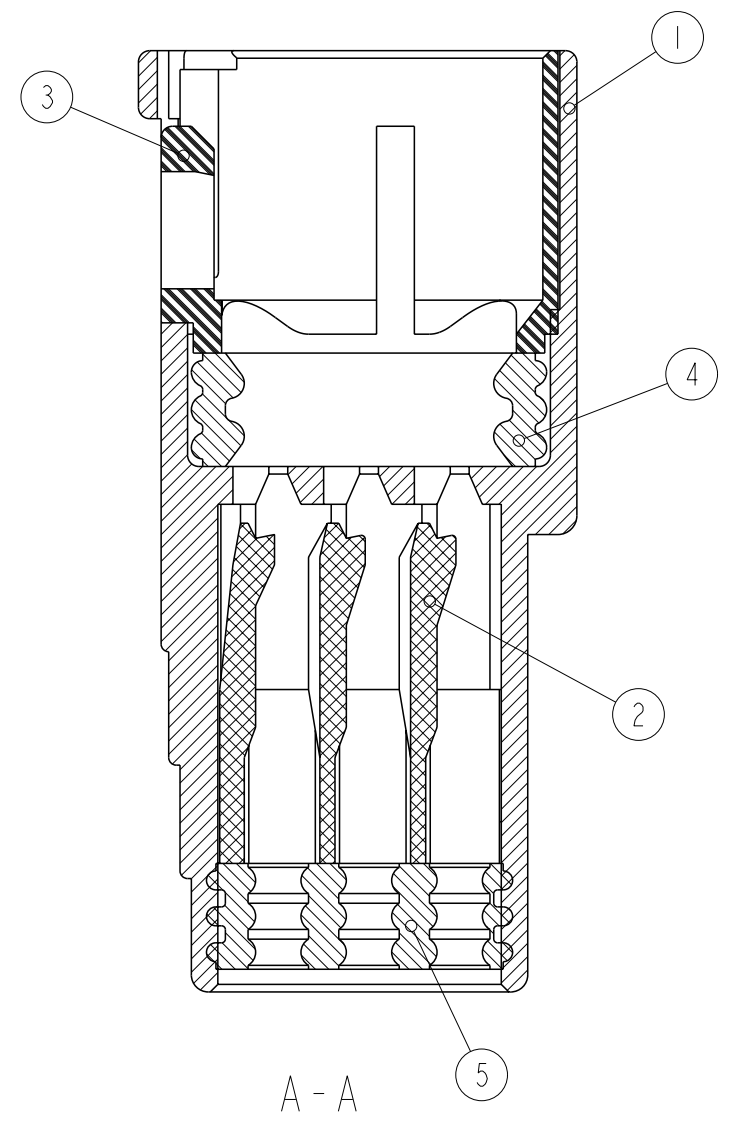

- 1. THE MATING PLUG HSG P/N 2822343
- 2. APPLIED CONTACT P/N 917309
- 3. APPLICABLE PRODUCT SPEC. No. 108-5426
- 4. INSTRUCTION SHEET: 412-5653
- 5. SEAL RUBBER IS NON-BIS TYPE
- 6. APPLIED CAVITY PLUG: 316390-7

- 1. 嵌合相手ハウジング型番: 2822343
- 2. 内装するタブコンタクト型番: 917309
- 3. 適用製品規格番号: 108-5426-1
- 4. 取扱説明書: 412-5653-1
- 5. シールラバーはフタル酸フリー品である。
- 6. 内装するキャビティプラグ型番: 316390-7

-	-	-	-	-	7POSITION CAP HOUSING (YELLOW)	1
-	-	-	-	-	7POSITION CAP HOUSING (GRAY)	1
-	-	-	-	-	7POSITION CAP HOUSING (BLACK)	1
-	-	-	-	-	7POSITION CAP HOUSING (NATURAL)	1
-	-	-	-	-	SEAL RUBBER (BLACK)	5
-	-	-	-	-	SEAL RING (LIGHT GRAY)	4
-	-	-	-	-	SEAL RING HOLDER (GREEN)	3
-	-	-	-	-	7POSITION HOUSING LANCE (GREEN)	2
-	-	-	-	-	7POSITION CAP HOUSING (GREEN)	1
2822344-5	2822344-4	2822344-3	2822344-2	2822344-1	NAME & COLOR	ITEM NO.

TOLERANCE UNLESS OTHERWISE SPECIFIED:	
10±	±0.2
30±	>10 ±0.25
100±	>30 ±0.3
ANGLE	±0.3°

THIS DRAWING IS A CONTROLLED DOCUMENT.

DIMENSIONS: 単位: ㎜

TOLERANCES UNLESS OTHERWISE SPECIFIED:

0 PLC	±0.1
1 PLC	±0.1
2 PLC	±0.01
3 PLC	±0.001
4 PLC	±0.0001
ANGLES	±1°00'

MATERIAL: PBT G

FINISH: 仕上

SEE TABLE

DWN: D. MATSUURA 09 JUN 2014
 CHK: T. KOHNO 09 JUN 2014
 APVD: T. KOHNO 09 JUN 2014

PRODUCT SPEC: 108-5426

APPLICATION SPEC: 取付適用規格

SCALE: 5:1

SHEET 1 OF 1