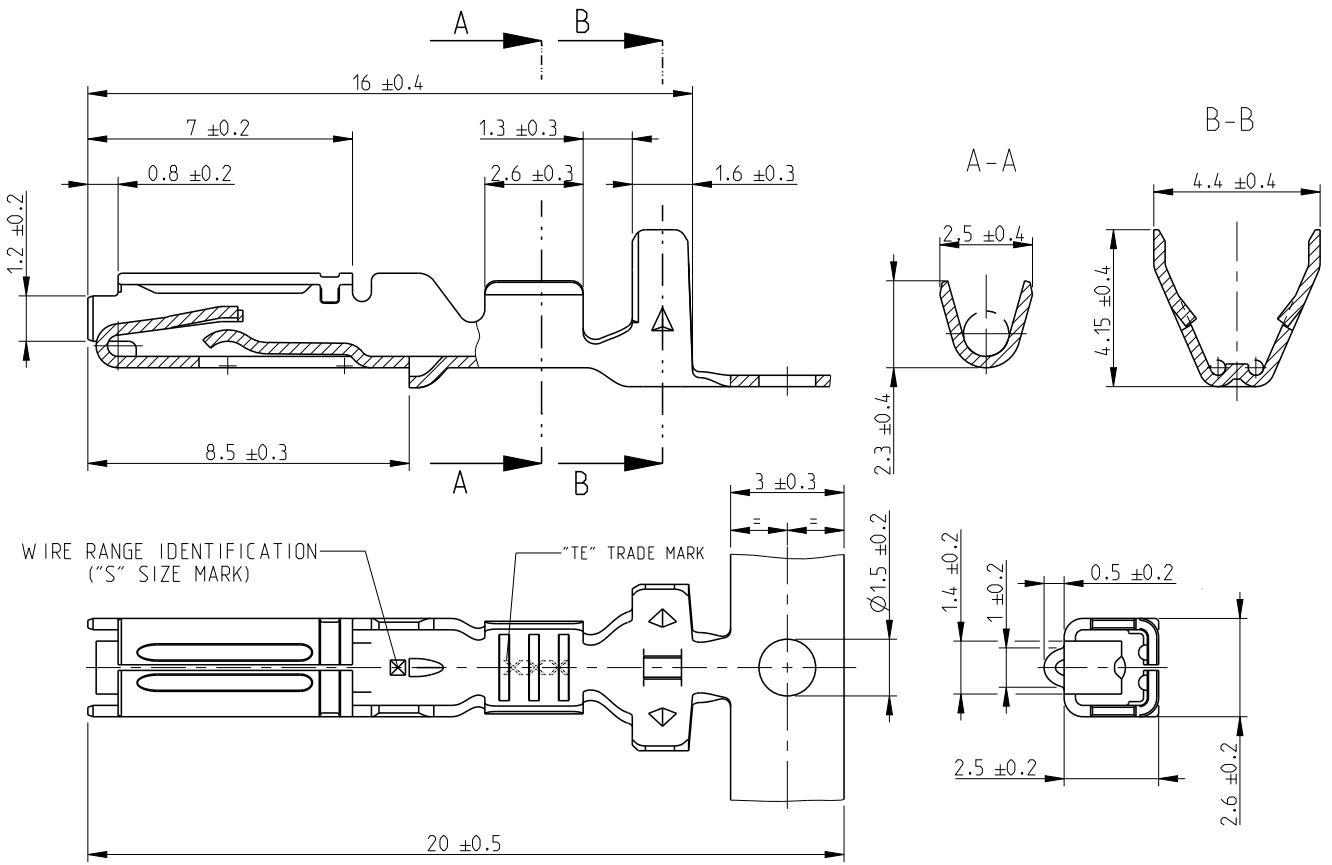

REVISIONS					
P	LTR	DESCRIPTION	DATE	DWN	APVD
	A2	Redrawn to Creo	03MAR2017	JJH	JP

1. DELIVERY STATE: ITEM IS SUPPLIED REELED ON CARTON REEL WITH STRIP PITCH = 11.9±0.2mm
 STATO DI FORNITURA: AVVOLTI SU BOBINA CON PASSO TRA TERMINALI DI = 11.9±0.2mm

CUSTOMER DRAWING FOR INFORMATION ONLY
 DISEGNO PER CLIENTE SOLO PER RIFERIMENTO

THIS DRAWING IS UNPUBLISHED. BY - COPYRIGHT 20 ALL RIGHTS RESERVED. 20 RELEASED FOR PUBLICATION

INS. DIA. RANGE (DIAM. ISOLANTE)	WIRE RANGE (RANGO FILO)
Ø1.55 - 1.7mm	0.35 - 0.5mm ²

PRE-TIN (PRE-STAGNATO)	BRASS (OTTONE)	282374-1
FINISH/COLOUR (FINITURE/COLORE)	MATERIAL (MATERIALE)	PART NUMBER

DIMENSIONS: mm	DWN R. MARTINI	10FEB1994	MATERIAL	-	FINISH	-										
	CHK C. TARTARI	11FEB1994														
TOLERANCES UNLESS OTHERWISE SPECIFIED:	APVD	-														
<table border="1"> <tr> <td>PLC</td> <td>±</td> </tr> <tr> <td>1 PLC</td> <td>±</td> </tr> <tr> <td>2 PLC</td> <td>±</td> </tr> <tr> <td>3 PLC</td> <td>±</td> </tr> <tr> <td>4 PLC</td> <td>±</td> </tr> </table> ANGLES ±2°	PLC	±	1 PLC	±	2 PLC	±	3 PLC	±	4 PLC	±	PRODUCT SPEC	108-20159	NAME MULTILOCK .070 SRS REC. CONTACT FOR NEW GENERATION CONNECTOR			
	PLC	±														
1 PLC	±															
2 PLC	±															
3 PLC	±															
4 PLC	±															
APPLICATION SPEC	114-20056															
	WEIGHT	-	SIZE	A 4	CAGE CODE	-										
	CUSTOMER DRAWING		DRAWING NO	C=282374		RESTRICTED TO	-									
			SCALE	5:1	SHEET	1 OF 1										
					REV	A2										