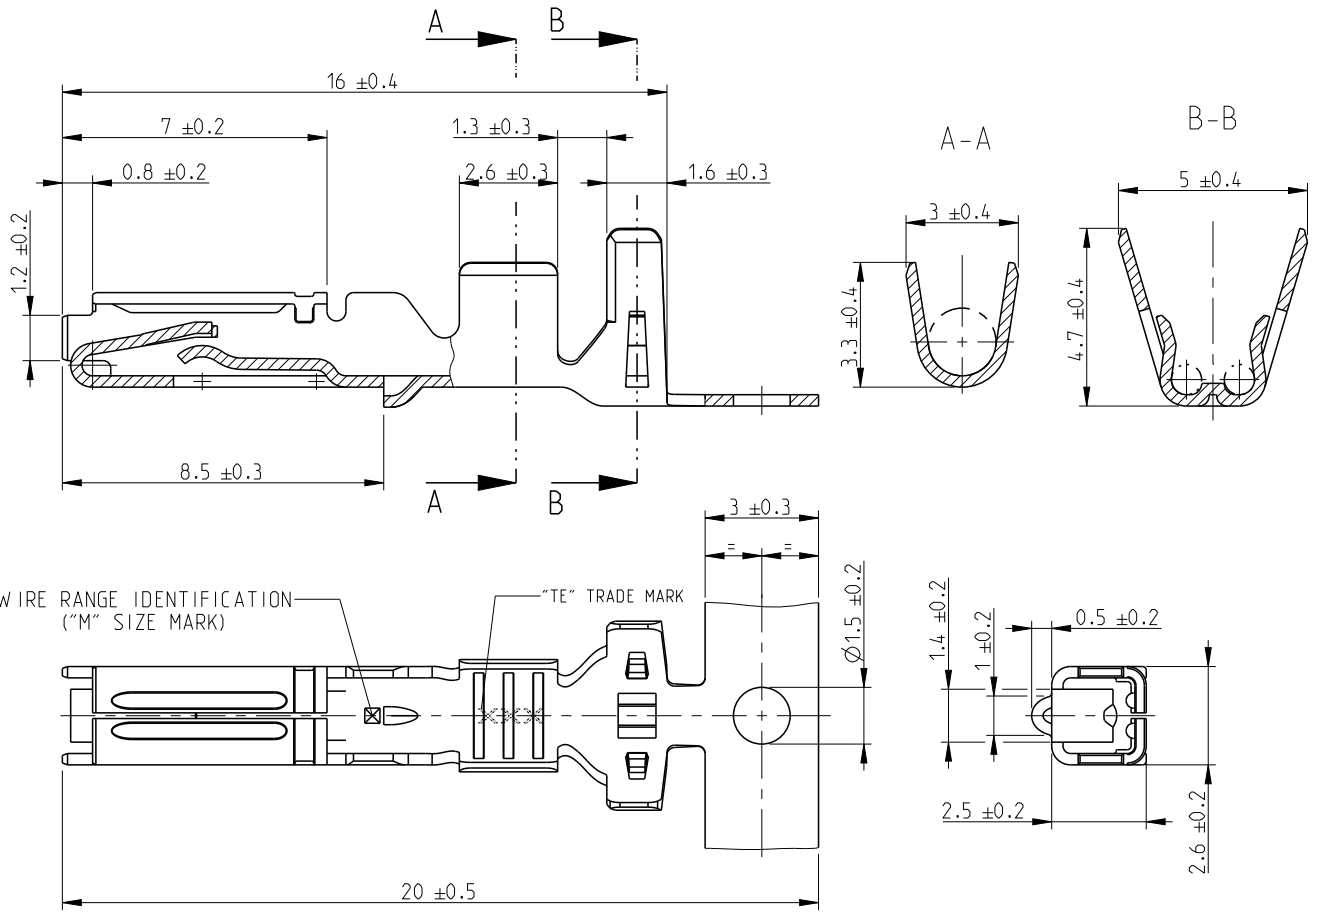

REVISIONS					
P	LTR	DESCRIPTION	DATE	DWN	APVD
	A2	Redrawn to Creo	07MAR2017	JJH	JP

1. DELIVERY STATE: ITEM IS SUPPLIED REELED ON CARTON REEL WITH STRIP PITCH = 11.9 ± 0.2 mm
 STATO DI FORNITURA: AVVOLTI SU BOBINA CON PASSO TRA TERMINALI DI = 11.9 ± 0.2 mm

CUSTOMER DRAWING FOR INFORMATION ONLY
 DISEGNO PER CLIENTE SOLO PER RIFERIMENTO

THIS DRAWING IS UNPUBLISHED. BY - COPYRIGHT 20 ALL RIGHTS RESERVED. 20 RELEASED FOR PUBLICATION

INS. DIA. RANGE (DIAM. ISOLANTE) $\phi 2.1 - 2.4$ mm		WIRE RANGE (RANGO FILO) 0.75 - 1.5mm ²		PRE-TIN (PRE-STAGNATO)	BRASS (OTTONE)	282375-1
DIMENSIONS: mm		DWN R. MARTINI 03JUN1993		FINISH/COLOUR (FINITURE/COLORE)	MATERIAL (MATERIALE)	PART NUMBER
TOLERANCES UNLESS OTHERWISE SPECIFIED: ±0.3		CHK C. TARTARI 04JUN1993		TE TE Connectivity		
APVD -		PRODUCT SPEC 108-20159		NAME MULTILOCK .070 SRS REC. CONTACT FOR NEW GENERATION CONNECTOR		
PLC 1 ± PLC 2 ± PLC 3 ± PLC 4 ±		APPLICATION SPEC 114-20056		SIZE A 4	CAGE CODE -	DRAWING NO C=282375
ANGLES ±2°		WEIGHT -		RESTRICTED TO -		
CUSTOMER DRAWING				SCALE 5:1	SHEET 1 OF 1	REV A2