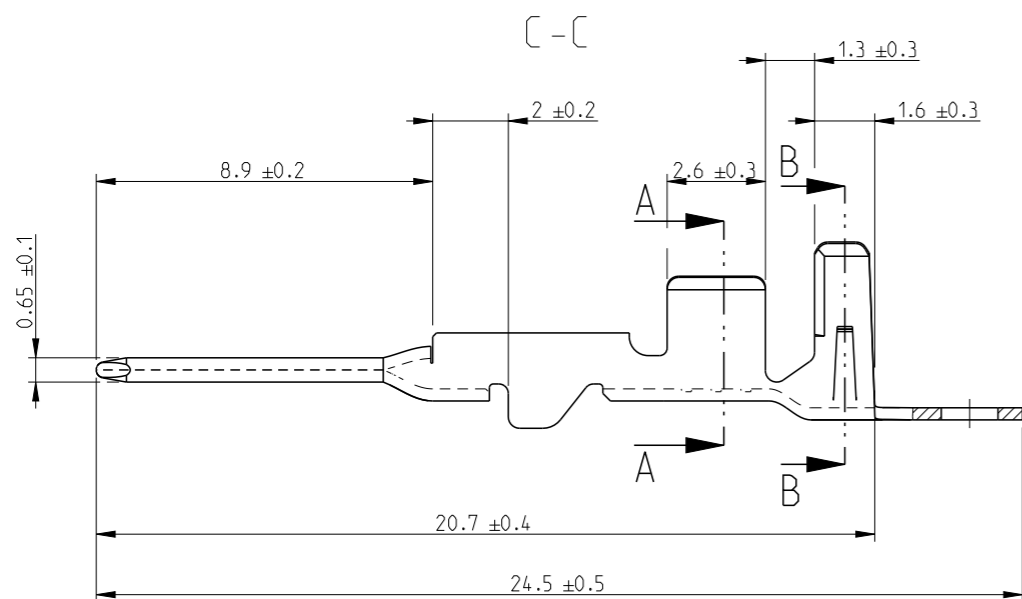

REVISIONS

P	LTR	DESCRIPTION	DATE	DWN	APVD
	A	IN PRODUCTION	-	R.M	-
	A1	REVISED FOR ET00-0402-97	15-10-1997	M.P	-
	C	REVISED FOR ET00-0088-03	9-06-03	M.P.	-
	C1	REDRAWN TO CREO	17APR2017	GH	JP

1. DELIVERY STATE: ITEM IS SUPPLIED REELED ON CARTON REEL WITH STRIP PITCH = 11.9±0.2mm
 STATO DI FORNITURA: AVVOLTI SU BOBINA CON PASSO TRA TERMINALI DI = 11.9±0.2mm

CUSTOMER DRAWING FOR INFORMATION ONLY
 DISEGNO PER CLIENTE SOLO PER RIFERIMENTO

PRE-TIN (PRE-STAGNATO)	BRASS (OTTONE)	282378-1
FINISH/COLOUR (FINITURE/COLORE)	MATERIAL (MATERIALE)	PART NUMBER

THIS DRAWING IS A CONTROLLED DOCUMENT.

SIZE A3 CAGE CODE - DRAWING NO C=282378 RESTRICTED TO -

SCALE 5:1 SHEET 1 OF 1 REV C1

DIRECTION OFF TOP OF REEL
 SENSO DI USCITA DALLA BOBINA

INS. DIA. RANGE (DIAM. ISOLANTE)	WIRE RANGE (RANGO FILO)
Ø1.9 - 2.6mm	0.75 - 1.5mm ²

DIMENSIONS:	TOLERANCES UNLESS OTHERWISE SPECIFIED:
mm	
	0 PLC ±
	1 PLC ±
	2 PLC ±
	3 PLC ±
	4 PLC ±
	ANGLES ±2°
MATERIAL	FINISH
-	-
-	-

X-ON Electronics

Largest Supplier of Electrical and Electronic Components