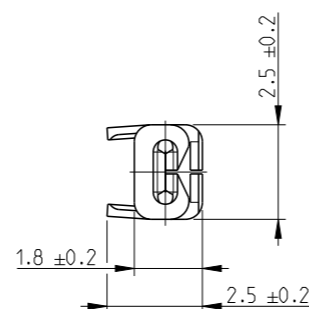

REVISIONS

P	LTR	DESCRIPTION	DATE	DWN	APVD
	A	IN PRODUCTION	-	R.M	-
	A1	REVISED FOR ET00-0402-97	15-10-1997	M.P	-
	C	REVISED FOR ET00-0088-03	9-06-03	M.P.	-
	C1	REDRAWN TO CREO	17APR2017	GH	JP

1. DELIVERY STATE: ITEM IS SUPPLIED REELED ON CARTON REEL WITH STRIP PITCH = 11.9±0.2mm
 STATO DI FORNITURA: AVVOLTI SU BOBINA CON PASSO TRA TERMINALI DI = 11.9±0.2mm

DWN R. MARTINI 3JUN1993

CHK C. TARTARI 3JUN1993

APVD -

PRODUCT SPEC 108-20159

APPLICATION SPEC 114-20057

WEIGHT -

CUSTOMER DRAWING

NAME .070 SERIES MULTILOCK TAB CONTACT

SIZE A3 CAGE CODE - DRAWING NO C=282378 RESTRICTED TO -

SCALE 5:1 SHEET 1 OF 1 REV C1

DIRECTION OFF TOP OF REEL
 SENSO DI USCITA DALLA BOBINA

INS. DIA. RANGE (DIAM. ISOLANTE)	WIRE RANGE (RANGO FILO)
Ø1.9 - 2.6mm	0.75 - 1.5mm ²

DIMENSIONS:	TOLERANCES UNLESS OTHERWISE SPECIFIED:
mm	
	0 PLC ±
	1 PLC ±
	2 PLC ±
	3 PLC ±
	4 PLC ±
	ANGLES ±2°
MATERIAL	FINISH
-	-
-	-

X-ON Electronics

Largest Supplier of Electrical and Electronic Components