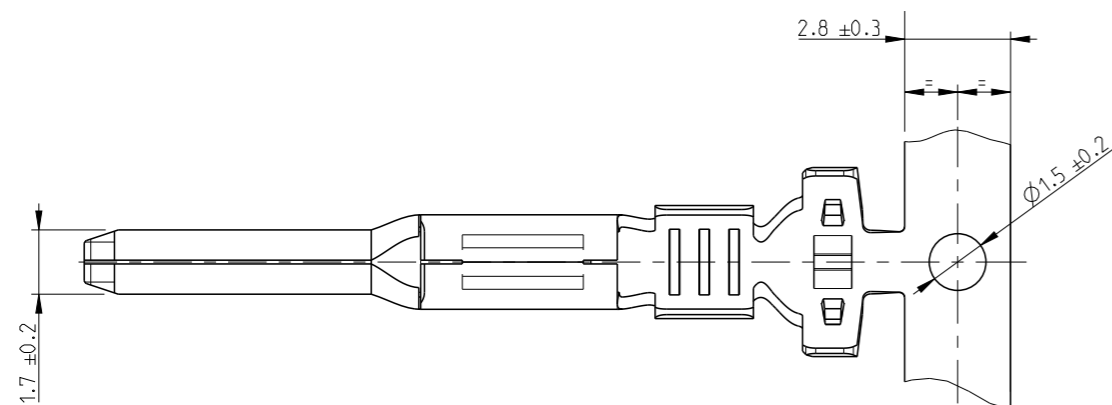

REVISIONS

P	LTR	DESCRIPTION	DATE	DWN	APVD
	A	IN PRODUCTION	-	R.M	-
	A1	REVISED FOR ET00-0402-97	15-10-1997	M.P	-
	C	REVISED FOR ET00-0088-03	9-06-03	M.P.	-
	C1	REDRAWN TO CREO	17APR2017	GH	JP

1. DELIVERY STATE: ITEM IS SUPPLIED REELED ON CARTON REEL WITH STRIP PITCH = 11.9±0.2mm
 STATO DI FORNITURA: AVVOLTI SU BOBINA CON PASSO TRA TERMINALI DI = 11.9±0.2mm

CUSTOMER DRAWING FOR INFORMATION ONLY
 DISEGNO PER CLIENTE SOLO PER RIFERIMENTO

PRE-TIN (PRE-STAGNATO)	BRASS (OTTONE)	282378-1
FINISH/COLOUR (FINITURE/COLORE)	MATERIAL (MATERIALE)	PART NUMBER

THIS DRAWING IS A CONTROLLED DOCUMENT.

DWN R. MARTINI 3JUN1993

CHK C. TARTARI 3JUN1993

APVD -

PRODUCT SPEC 108-20159

APPLICATION SPEC 114-20057

WEIGHT -

CUSTOMER DRAWING

NAME .070 SERIES MULTILOCK TAB CONTACT

SIZE A3 CAGE CODE - DRAWING NO C=282378 RESTRICTED TO -

SCALE 5:1 SHEET 1 OF 1 REV C1

DIRECTION OFF TOP OF REEL
 SENSO DI USCITA DALLA BOBINA

INS. DIA. RANGE (DIAM. ISOLANTE)	WIRE RANGE (RANGO FILO)
Ø1.9 - 2.6mm	0.75 - 1.5mm ²