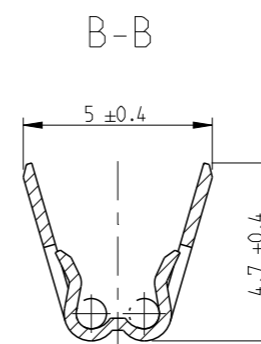

REVISIONS

P	LTR	DESCRIPTION	DATE	DWN	APVD
	A	IN PRODUCTION	-	R.M	-
	A1	REVISED FOR ET00-0402-97	15-10-1997	M.P	-
	C	REVISED FOR ET00-0088-03	9-06-03	M.P.	-
	C1	REDRAWN TO CREO	17APR2017	GH	JP

1. DELIVERY STATE: ITEM IS SUPPLIED REELED ON CARTON REEL WITH STRIP PITCH = 11.9±0.2mm
 STATO DI FORNITURA: AVVOLTI SU BOBINA CON PASSO TRA TERMINALI DI = 11.9±0.2mm

DWN R. MARTINI 3JUN1993

CHK C. TARTARI 3JUN1993

APVD -

PRODUCT SPEC 108-20159

APPLICATION SPEC 114-20057

WEIGHT -

CUSTOMER DRAWING

NAME .070 SERIES MULTILOCK TAB CONTACT

SIZE A3 CAGE CODE - DRAWING NO C=282378 RESTRICTED TO -

SCALE 5:1 SHEET 1 OF 1 REV C1

DIRECTION OFF TOP OF REEL
 SENSO DI USCITA DALLA BOBINA

INS. DIA. RANGE (DIAM. ISOLANTE)	WIRE RANGE (RANGO FILO)
Ø1.9 - 2.6mm	0.75 - 1.5mm ²

DIMENSIONS:	TOLERANCES UNLESS OTHERWISE SPECIFIED:
mm	
	0 PLC ±
	1 PLC ±
	2 PLC ±
	3 PLC ±
	4 PLC ±
	ANGLES ±2°
MATERIAL	FINISH
-	-
-	-

X-ON Electronics

Largest Supplier of Electrical and Electronic Components