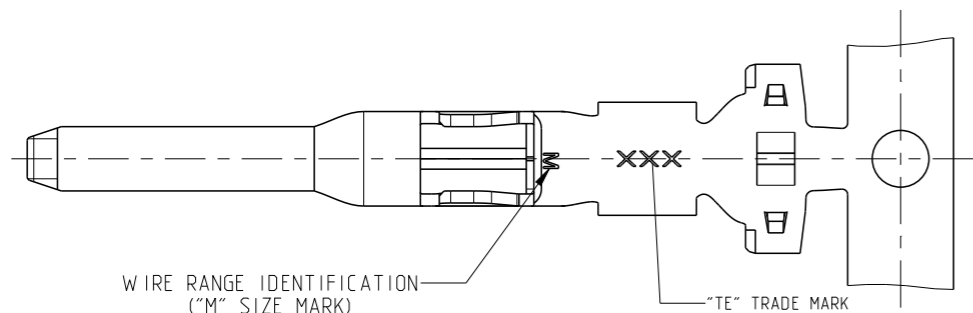

REVISIONS

P	LTR	DESCRIPTION	DATE	DWN	APVD
	A	IN PRODUCTION	-	R.M	-
	A1	REVISED FOR ET00-0402-97	15-10-1997	M.P	-
	C	REVISED FOR ET00-0088-03	9-06-03	M.P.	-
	C1	REDRAWN TO CREO	17APR2017	GH	JP

1. DELIVERY STATE: ITEM IS SUPPLIED REELED ON CARTON REEL WITH STRIP PITCH = 11.9±0.2mm
 STATO DI FORNITURA: AVVOLTI SU BOBINA CON PASSO TRA TERMINALI DI = 11.9±0.2mm

CUSTOMER DRAWING FOR INFORMATION ONLY
 DISEGNO PER CLIENTE SOLO PER RIFERIMENTO

PRE-TIN (PRE-STAGNATO)	BRASS (OTTONE)	282378-1
FINISH/COLOUR (FINITURE/COLORE)	MATERIAL (MATERIALE)	PART NUMBER

THIS DRAWING IS A CONTROLLED DOCUMENT.

SIZE A3 CAGE CODE - DRAWING NO C=282378 RESTRICTED TO -

SCALE 5:1 SHEET 1 OF 1 REV C1

DIRECTION OFF TOP OF REEL
 SENSO DI USCITA DALLA BOBINA

INS. DIA. RANGE (DIAM. ISOLANTE)	WIRE RANGE (RANGO FILO)
Ø1.9 - 2.6mm	0.75 - 1.5mm ²

DIMENSIONS:	TOLERANCES UNLESS OTHERWISE SPECIFIED:
mm	
	0 PLC ±
	1 PLC ±
	2 PLC ±
	3 PLC ±
	4 PLC ±
	ANGLES ±2°
MATERIAL	FINISH
-	-
-	-

X-ON Electronics

Largest Supplier of Electrical and Electronic Components