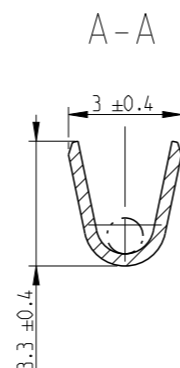

REVISIONS

P	LTR	DESCRIPTION	DATE	DWN	APVD
	A	IN PRODUCTION	-	R.M	-
	A1	REVISED FOR ET00-0402-97	15-10-1997	M.P	-
	C	REVISED FOR ET00-0088-03	9-06-03	M.P.	-
	C1	REDRAWN TO CREO	17APR2017	GH	JP

1. DELIVERY STATE: ITEM IS SUPPLIED REELED ON CARTON REEL WITH STRIP PITCH = 11.9±0.2mm
 STATO DI FORNITURA: AVVOLTI SU BOBINA CON PASSO TRA TERMINALI DI = 11.9±0.2mm

CUSTOMER DRAWING FOR INFORMATION ONLY
 DISEGNO PER CLIENTE SOLO PER RIFERIMENTO

PRE-TIN (PRE-STAGNATO)	BRASS (OTTONE)	282378-1
FINISH/COLOUR (FINITURE/COLORE)	MATERIAL (MATERIALE)	PART NUMBER

THIS DRAWING IS A CONTROLLED DOCUMENT.

SIZE A3 CAGE CODE - DRAWING NO C=282378 RESTRICTED TO -

SCALE 5:1 SHEET 1 OF 1 REV C1

DIRECTION OFF TOP OF REEL
 SENSO DI USCITA DALLA BOBINA

INS. DIA. RANGE (DIAM. ISOLANTE)	WIRE RANGE (RANGO FILO)
Ø1.9 - 2.6mm	0.75 - 1.5mm ²

DIMENSIONS:	TOLERANCES UNLESS OTHERWISE SPECIFIED:
mm	
	0 PLC ±
	1 PLC ±
	2 PLC ±
	3 PLC ±
	4 PLC ±
	ANGLES ±2°
MATERIAL	FINISH
-	-
-	-

X-ON Electronics

Largest Supplier of Electrical and Electronic Components