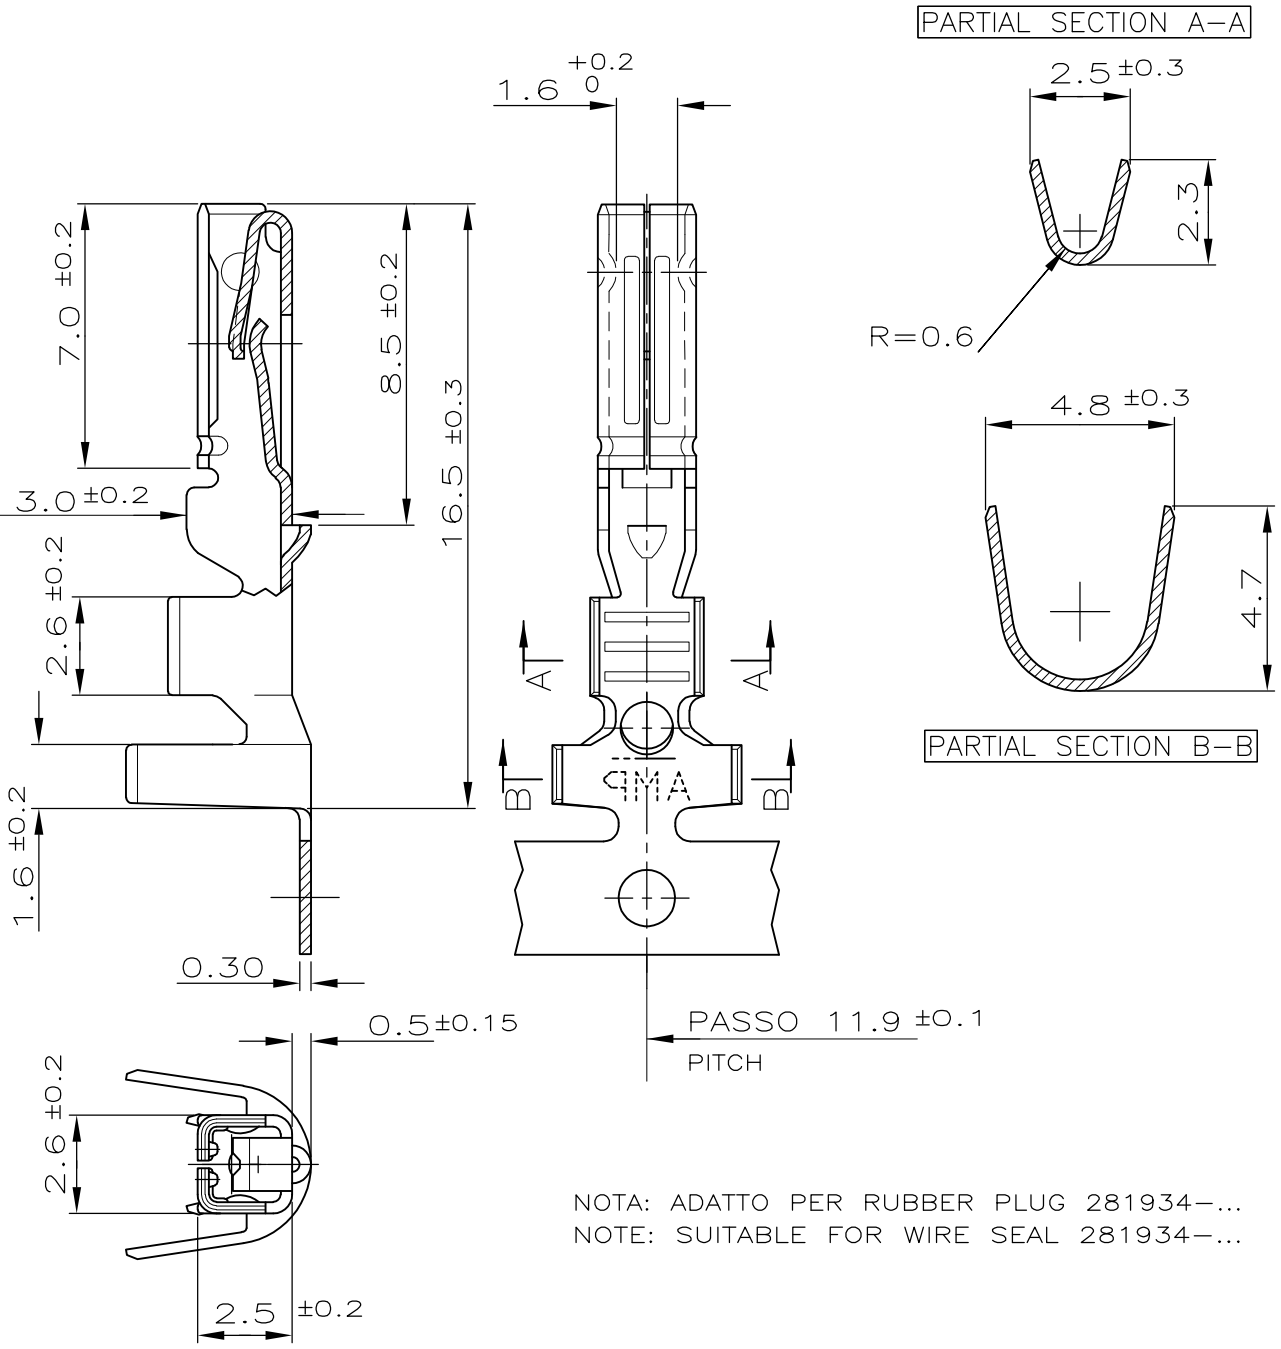

LOC	DIST	REVISIONS					
I	—	P	LTR	DESCRIPTION	DATE	DWN	APVD
			B1	REVISED PER ECO-11-005033	2APR11	RK	HMR

NOTA: ADATTO PER RUBBER PLUG 281934-...  
 NOTE: SUITABLE FOR WIRE SEAL 281934-...

CUSTOMER DWG. FOR REFERENCE ONLY	DISEGNO PER CLIENTE SOLO PER RIFERIMENTO			
-------------------------------------	---	--	--	--

DIAM. ISOLANTE (INS. DIA. RANGE) SEE NOTE	RANGO FILO (WIRE RANGE) 0.35-0.5mm <sup>2</sup>	PRE-STAGNATO / PRE-TIN (FINITURA / COLORE FINISH / COLOUR)	BRONZO FOSF./PH.BRONZE (MATERIALE) (MATERIAL)	282403-1 NUMERO (PART NUMBER)
---	---	--	---	-------------------------------------

DIMENSIONS: mm	DWN C.BERTINI	6-92	MATERIAL	-	FINISH	-				
	CHK A.BRUNI	6-92	 TE Connectivity							
TOLERANCES UNLESS OTHERWISE SPECIFIED:	APVD -	PRODUCT SPEC -					NAME MINI MIC SRS. REC. CONTACT			
0 PLC ± -	1 PLC ± 0.3	2 PLC ± -	3 PLC ± -	4 PLC ± -	ANGLES ± 2°	APPLICATION SPEC -	SIZE A4	CAGE CODE 00779	DRAWING NO C-282403	RESTRICTED TO -
WEIGHT -		CUSTOMER DRAWING			SCALE 5:1	SHEET 1 OF 1	REV B1			