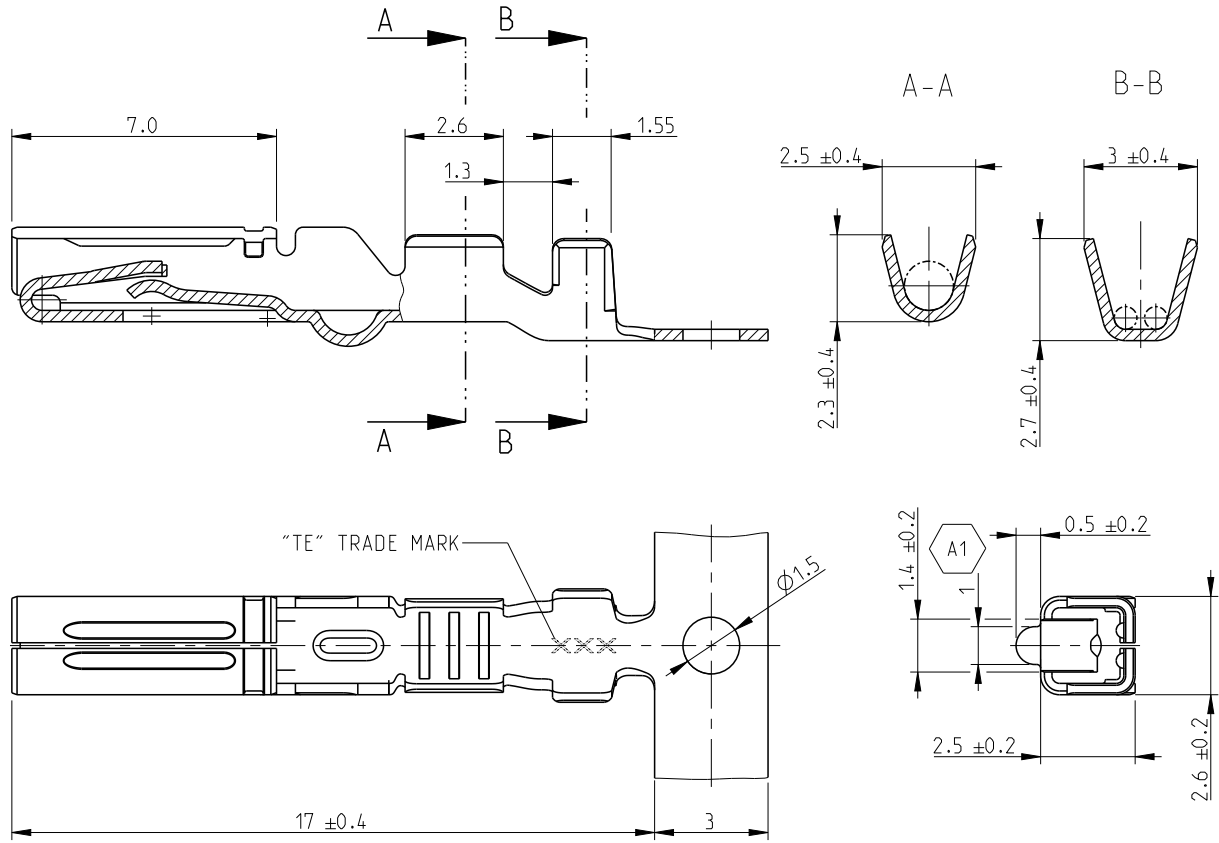

REVISIONS					
P	LTR	DESCRIPTION	DATE	DWN	APVD
	A1	Redrawn to Creo	10MAR2017	JJH	JP

1. DELIVERY STATE: ITEM IS SUPPLIED REELED ON CARTON REEL WITH STRIP PITCH = 11.9±0.2mm
 STATO DI FORNITURA: AVVOLTI SU BOBINA CON PASSO TRA TERMINALI DI = 11.9±0.2mm

CUSTOMER DRAWING FOR INFORMATION ONLY
 DISEGNO PER CLIENTE SOLO PER RIFERIMENTO

20

RELEASED FOR PUBLICATION

THIS DRAWING IS UNPUBLISHED.

ALL RIGHTS RESERVED.

BY -

© COPYRIGHT 20

INS. DIA. RANGE (DIAM. ISOLANTE)	WIRE RANGE (RANGO FILO)
Ø1.45 - 1.7mm	0.35 - 0.5mm ²

PRE-TIN (PRE-STAGNATO)	BRASS (OTTONE)	282419-1
FINISH/COLOUR (FINITURE/COLORE)	MATERIAL (MATERIALE)	PART NUMBER

DIMENSIONS: mm	DWN M. CASAGRANDE 09NOV1992	MATERIAL	FINISH									
TOLERANCES UNLESS OTHERWISE SPECIFIED:	CHK G. VIGNOLI 21APR1993	TE Connectivity										
<table border="1"> <tr> <td>Ø PLC</td> <td>±</td> </tr> <tr> <td>1 PLC</td> <td>±</td> </tr> <tr> <td>2 PLC</td> <td>±</td> </tr> <tr> <td>3 PLC</td> <td>±</td> </tr> <tr> <td>4 PLC</td> <td>±</td> </tr> </table> ±0.3	Ø PLC			±	1 PLC	±	2 PLC	±	3 PLC	±	4 PLC	±
Ø PLC	±											
1 PLC	±											
2 PLC	±											
3 PLC	±											
4 PLC	±											
<table border="1"> <tr> <td>ANGLES</td> <td>±2°</td> </tr> </table>	ANGLES	±2°	PRODUCT SPEC 108-20158	SIZE A 4	CAGE CODE -							
ANGLES	±2°											
	APPLICATION SPEC 114-20061	DRAWING NO C=282419	RESTRICTED TO -									
	WEIGHT -	SCALE 5:1										
CUSTOMER DRAWING		SHEET 1 OF 1	REV A1									