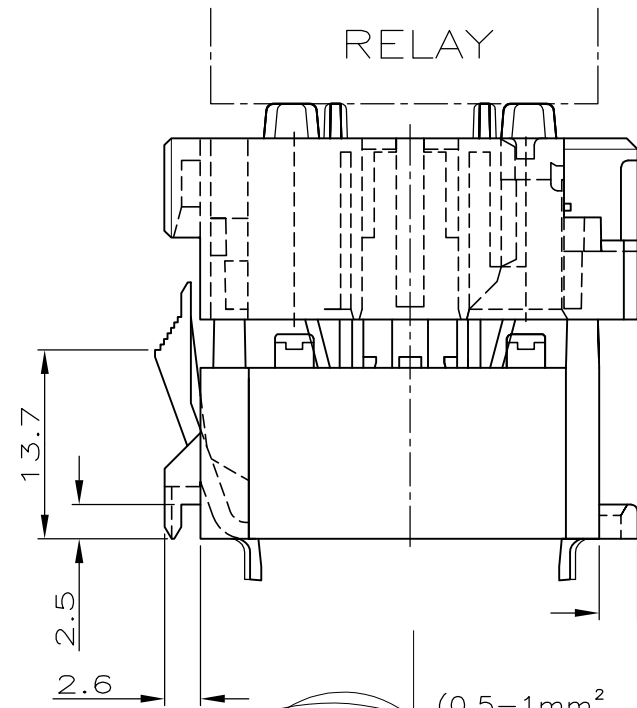

THIS DRAWING IS UNPUBLISHED. RELEASED FOR PUBLICATION
 © COPYRIGHT - By - ALL RIGHTS RESERVED.

METRIC

LOC		DIST		REVISIONS			
P	LTR	DESCRIPTION	DATE	DWN	APVD		
C2		REVISED PER ECO-11-005033	30MAR11	RK	HMR		
		ROSA (PINK)				△	1-282435-1
		ARANCIO (ORANGE)				△	1-282435-0
		VIOLA (VIOLET)					282435-9
		GRIGIO (GREY)					282435-8
		MARRONE (BROWN)					282435-7
		GIALLO (YELLOW)					282435-6
		BLU (BLUE)					282435-5
		VERDE (GREEN)					282435-4
		ROSSO (RED)					282435-3
		NERO (BLACK)					282435-2
		NATURALE (CLEAR)					282435-1
		FINITURA / COLORE (FINISH / COLOUR)					NUMERO (PART NUMBER)
							MATERIALE (MATERIAL)
							POLYAMIDE 6.6

N.3 CAVITA' ADATTE PER TERMINALI
 "AMP STANDARD POWER TIMER" P/N 927831-2 (0.5-1mm²) OPP.
 P/N 927837-2 (1-2.5mm²) (EQUIVAL. N.FIAT 1-23903-90 & 1-23905-90)

N.4 CAVITA' ADATTE PER TERMINALI
 "AMP JUNIOR POWER TIMER" P/N: 927771-3
 (0.5-1mm² CAVO ISOL.RIDOTTO) (EQUIVAL. N.FIAT 1-23085-90)

Asole per assemblaggio singolo

N.2 CAVITA' ADATTE PER TERMINALI
 "AMP POSITIVE LOCK MKI" P/N 160759-3(0.5-1.5 mm²)
 OPP. P/N 154717-3 (2.5-4.0mm²) EQUIVALENTE N.FIAT
 1-23364-44 & 1-23363-44; E TERMINALI AMP P/N 282167
 PER ISOL. RIDOTTO (0.5-1.5mm²)