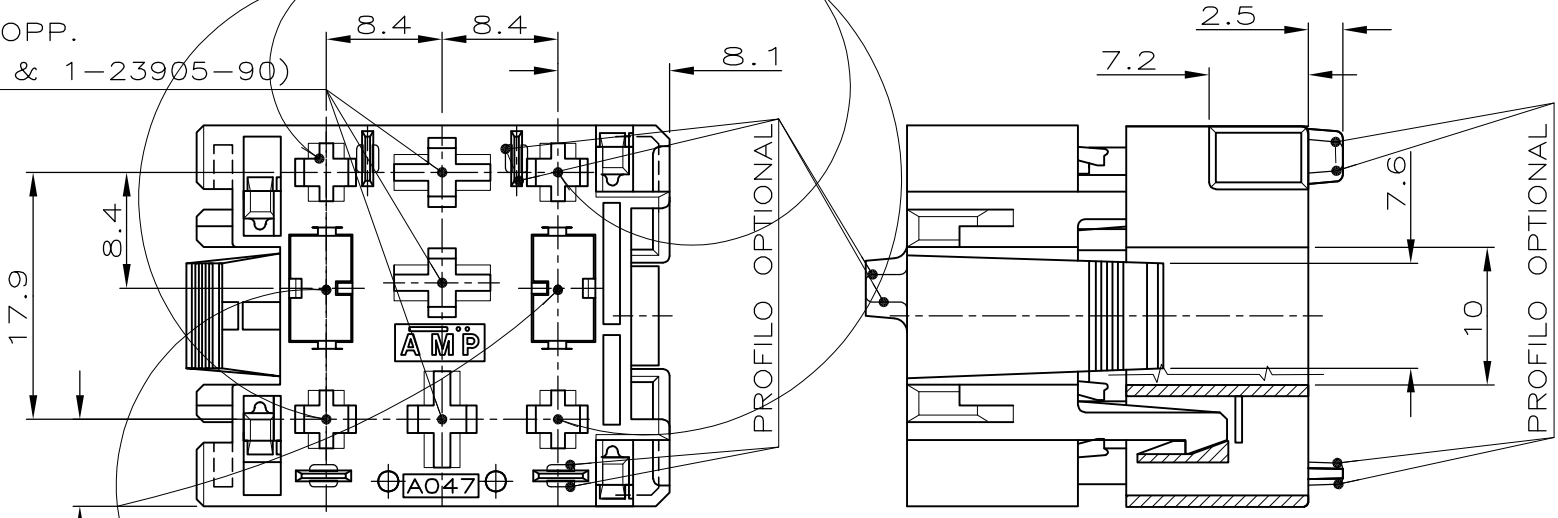

THIS DRAWING IS UNPUBLISHED. RELEASED FOR PUBLICATION
 © COPYRIGHT - By - ALL RIGHTS RESERVED.

METRIC

LOC		DIST		REVISIONS			
P	LTR	DESCRIPTION	DATE	DWN	APVD		
C2		REVISED PER ECO-11-005033	30MAR11	RK	HMR		
		ROSA (PINK)				△	1-282435-1
		ARANCIO (ORANGE)				△	1-282435-0
		VIOLA (VIOLET)					282435-9
		GRIGIO (GREY)					282435-8
		MARRONE (BROWN)					282435-7
		GIALLO (YELLOW)					282435-6
		BLU (BLUE)					282435-5
		VERDE (GREEN)					282435-4
		ROSSO (RED)					282435-3
		NERO (BLACK)					282435-2
		NATURALE (CLEAR)					282435-1
		FINITURA / COLORE (FINISH / COLOUR)					NUMERO (PART NUMBER)
							MATERIALE (MATERIAL)
							POLYAMIDE 6.6

N.3 CAVITA' ADATTE PER TERMINALI
 "AMP STANDARD POWER TIMER" P/N 927831-2 (0.5-1mm²) OPP.
 P/N 927837-2 (1-2.5mm²) (EQUIVAL. N.FIAT 1-23903-90 & 1-23905-90)

N.4 CAVITA' ADATTE PER TERMINALI
 "AMP JUNIOR POWER TIMER" P/N: 927771-3
 (0.5-1mm² CAVO ISOL.RIDOTTO) (EQUIVAL. N.FIAT 1-23085-90)

Asole per assemblaggio singolo

N.2 CAVITA' ADATTE PER TERMINALI
 "AMP POSITIVE LOCK MKI" P/N 160759-3(0.5-1.5 mm²)
 OPP. P/N 154717-3 (2.5-4.0mm²) EQUIVALENTE N.FIAT
 1-23364-44 & 1-23363-44; E TERMINALI AMP P/N 282167
 PER ISOL. RIDOTTO (0.5-1.5mm²)

1 OBSOLETE PARTS: OBSOLETE CIS STREAMLINING PER D.RENAUD/D.SINISI

CUSTOMER DWG. FOR REFERENCE ONLY		DISEGNO PER CLIENTE SOLO PER RIFERIMENTO		FINITURA / COLORE (FINISH / COLOUR)	MATERIALE (MATERIAL)	NUMERO (PART NUMBER)
THIS DRAWING IS A CONTROLLED DOCUMENT.		DWN	10 JULY 1992	TE Connectivity		
		CHK	16 OCT.1992			
		APVD	-	NAME		
		PRODUCT SPEC		9 POSITION RELAY HSG.WITH SEC.LOCK		
		APPLICATION SPEC				
		WEIGHT	-	SIZE	CAGE CODE	DRAWING NO
		CUSTOMER DRAWING		A3	00779	C=282435
		SCALE	2:1	SHEET	1 OF 1	REV
						C2