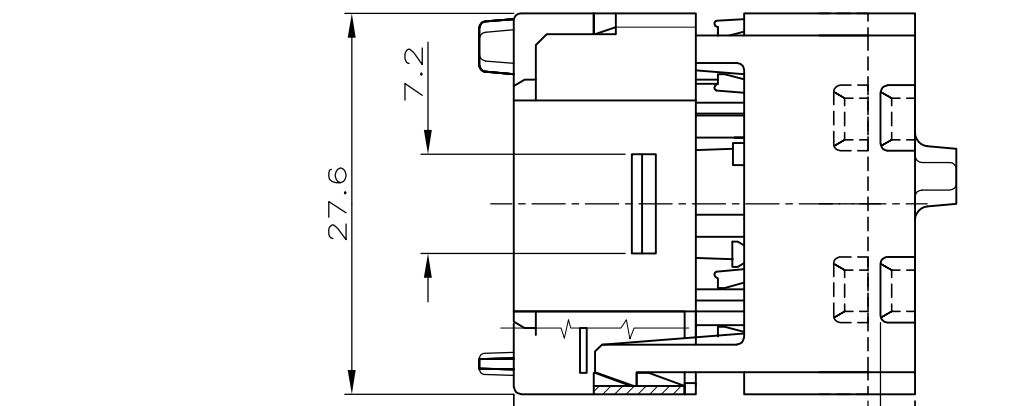

N.4 CAVITA' ADATTE PER TERMINALI
"AMP JUNIOR POWER TIMER" P/N: 927771-3
(0.5-1mm² CAVO ISOL.RIDOTTO) (EQUIVAL. N.FIAT 1-23085-90)

Asole per assemblaggio singolo

N.2 CAVITA' ADATTE PER TERMINALI
"AMP POSITIVE LOCK MKI" P/N 160759-3(0.5-1.5 mm²)
OPP. P/N 154717-3 (2.5-4.0mm²) EQUIVALENTE N.FIAT
1-23364-44 & 1-23363-44; E TERMINALI AMP P/N 282167
PER ISOL. RIDOTTO (0.5-1.5mm²)

1 OBSOLETE PARTS: OBSOLETE CIS STREAMLINING PER D.RENAUD/D.SINISI