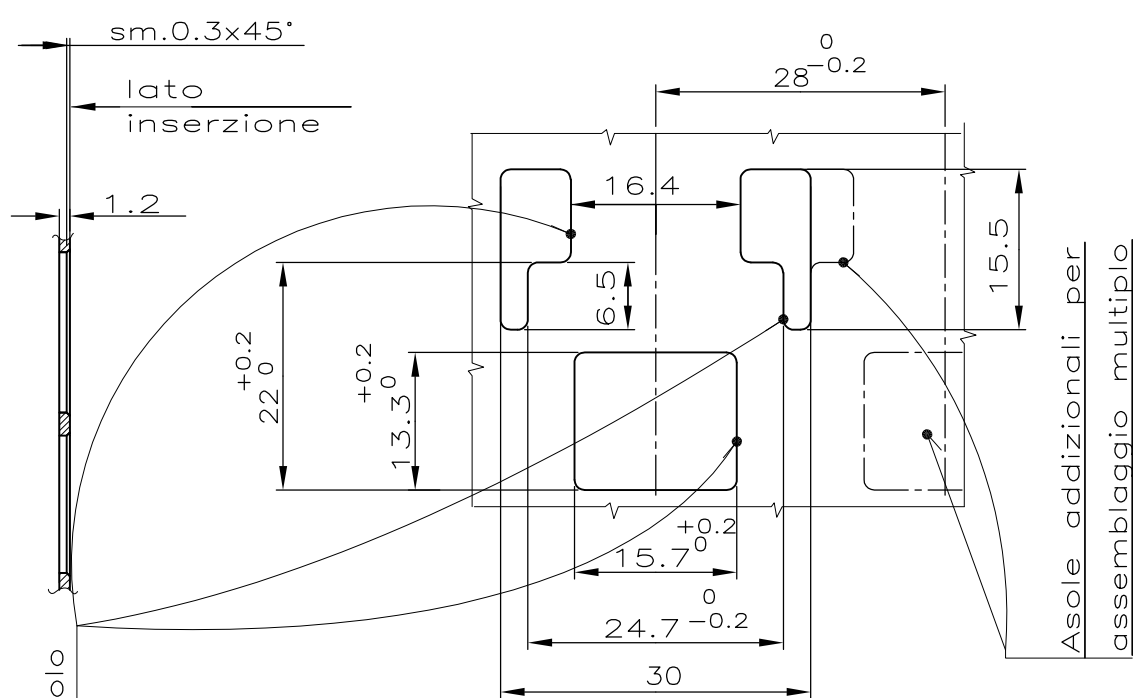

THIS DRAWING IS UNPUBLISHED. RELEASED FOR PUBLICATION
 © COPYRIGHT - By - ALL RIGHTS RESERVED.

METRIC

LOC		DIST		REVISIONS			
P	LTR	DESCRIPTION	DATE	DWN	APVD		
C2		REVISED PER ECO-11-005033	30MAR11	RK	HMR		
		ROSA (PINK)				△	1-282435-1
		ARANCIO (ORANGE)				△	1-282435-0
		VIOLA (VIOLET)					282435-9
		GRIGIO (GREY)					282435-8
		MARRONE (BROWN)					282435-7
		GIALLO (YELLOW)					282435-6
		BLU (BLUE)					282435-5
		VERDE (GREEN)					282435-4
		ROSSO (RED)					282435-3
		NERO (BLACK)					282435-2
		NATURALE (CLEAR)					282435-1
		FINITURA / COLORE (FINISH / COLOUR)					NUMERO (PART NUMBER)
							MATERIALE (MATERIAL)
							POLYAMIDE 6.6

N.3 CAVITA' ADATTE PER TERMINALI
 "AMP STANDARD POWER TIMER" P/N 927831-2 (0.5-1mm²) OPP.
 P/N 927837-2 (1-2.5mm²) (EQUIVAL. N.FIAT 1-23903-90 & 1-23905-90)

N.4 CAVITA' ADATTE PER TERMINALI
 "AMP JUNIOR POWER TIMER" P/N: 927771-3
 (0.5-1mm² CAVO ISOL.RIDOTTO) (EQUIVAL. N.FIAT 1-23085-90)

Asole per assemblaggio singolo

N.2 CAVITA' ADATTE PER TERMINALI
 "AMP POSITIVE LOCK MKI" P/N 160759-3(0.5-1.5 mm²)
 OPP. P/N 154717-3 (2.5-4.0mm²) EQUIVALENTE N.FIAT
 1-23364-44 & 1-23363-44; E TERMINALI AMP P/N 282167
 PER ISOL. RIDOTTO (0.5-1.5mm²)