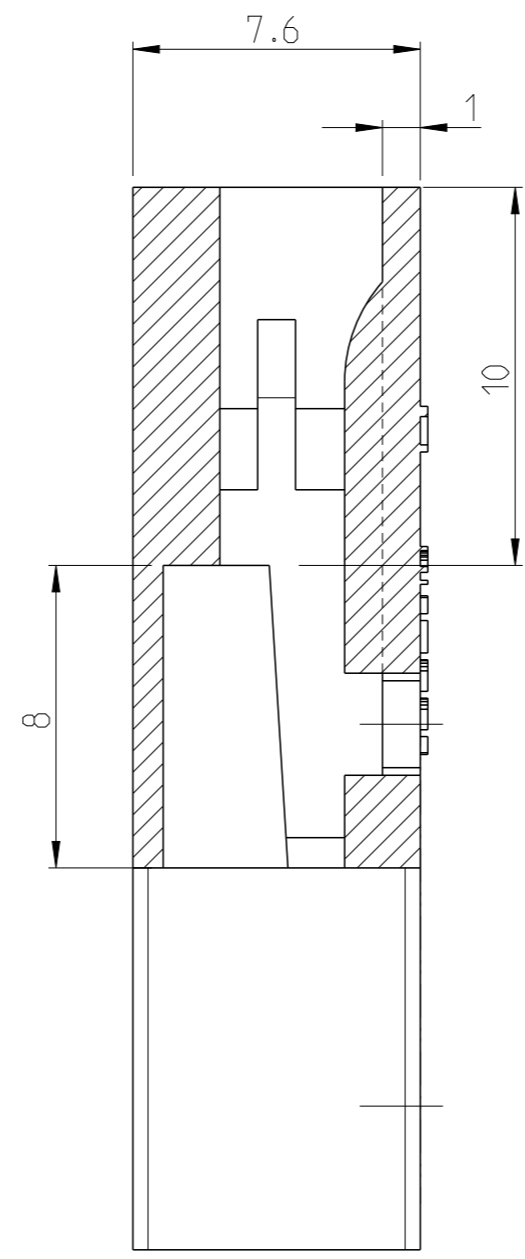

THIS DRAWING IS UNPUBLISHED. RELEASED FOR PUBLICATION 20
© COPYRIGHT 20 BY - ALL RIGHTS RESERVED.

REVISIONS					
P	LTR	DESCRIPTION	DATE	DWN	APVD
	A	RELEASED AS PER ECR-15-013198	16SEP2015	MKD	RRP

SECTION B-B

NOTE:

1. ALL THREE CAVITIES ARE IDENTICAL
2. 3 TYPICAL CAVITIES SUITABLE FOR CONTACT 2825083-1