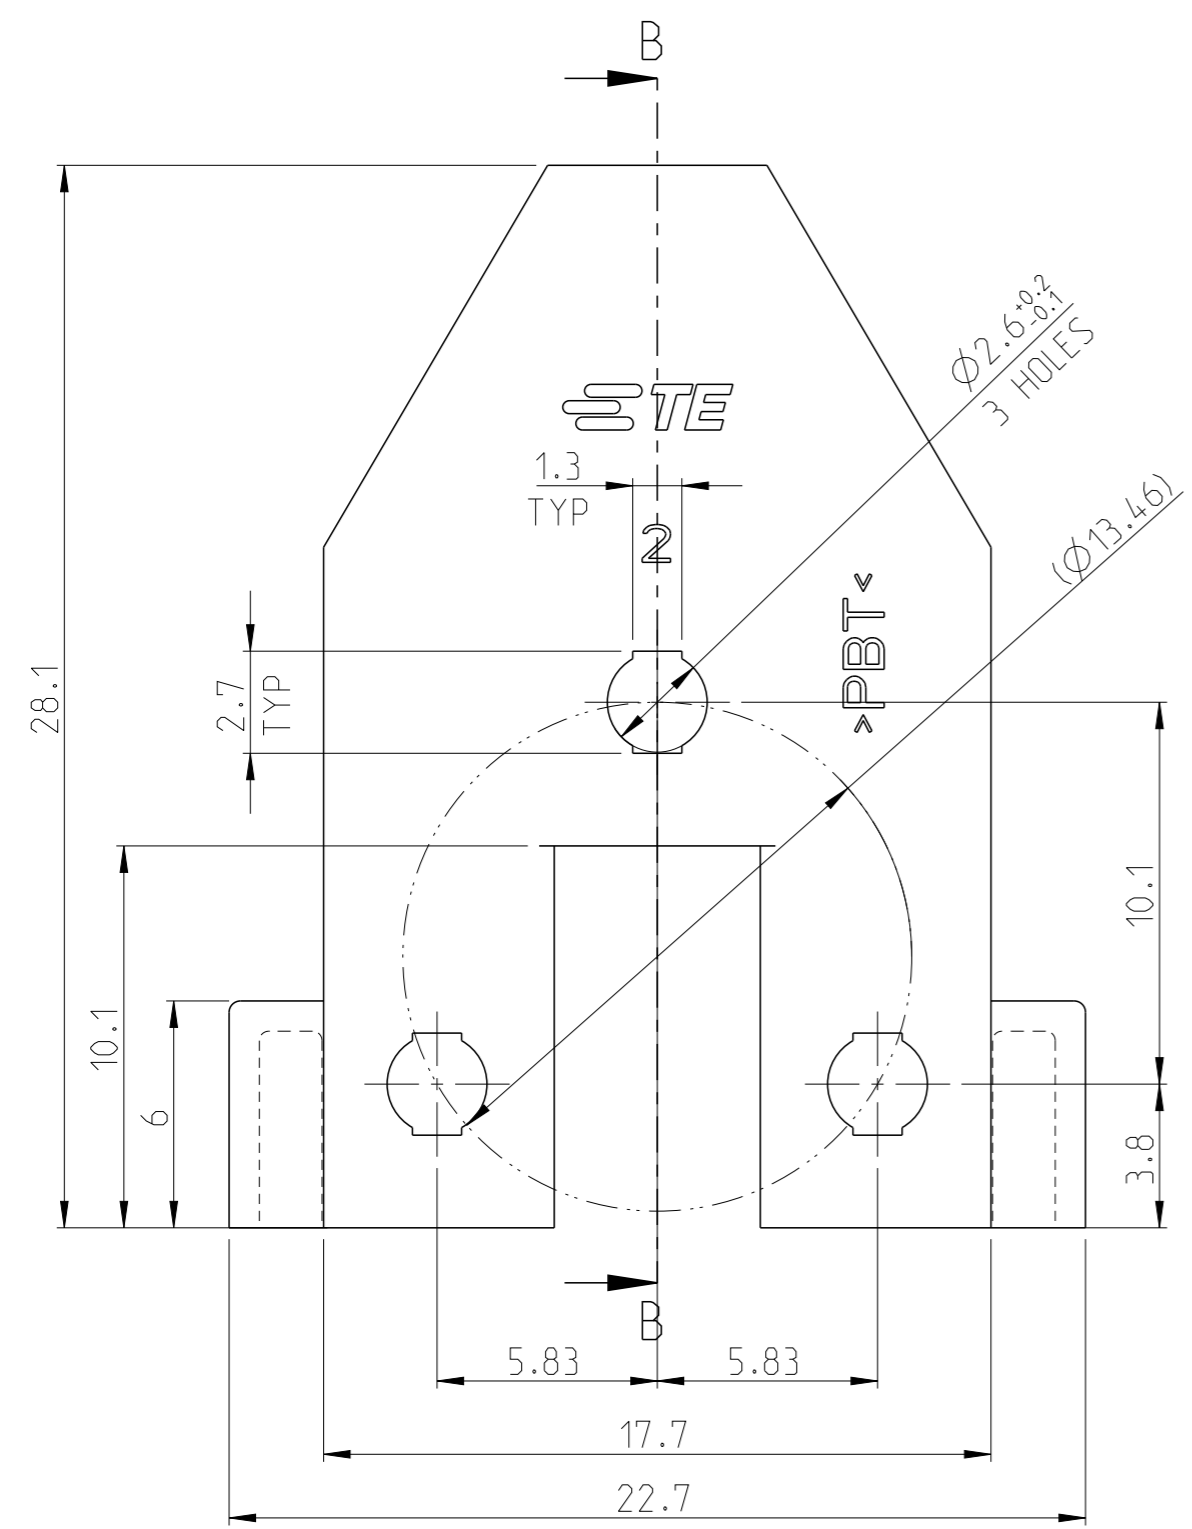

THIS DRAWING IS UNPUBLISHED. RELEASED FOR PUBLICATION 20
© COPYRIGHT 20 BY - ALL RIGHTS RESERVED.

REVISIONS					
P	LTR	DESCRIPTION	DATE	DWN	APVD
	A	RELEASED AS PER ECR-15-013198	16SEP2015	MKD	RRP

SECTION B-B

NOTE:

1. ALL THREE CAVITIES ARE IDENTICAL
2. 3 TYPICAL CAVITIES SUITABLE FOR CONTACT 2825083-1