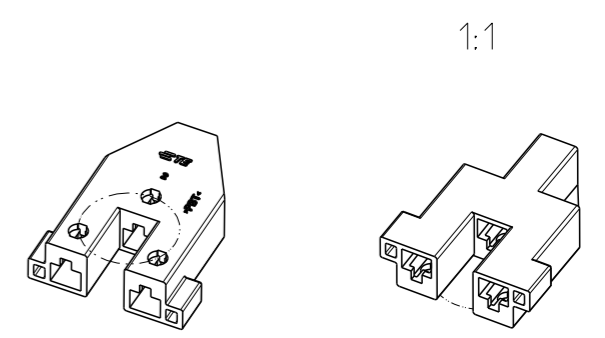

NOTE:

- 1. ALL THREE CAVITIES ARE IDENTICAL
- 2. 3 TYPICAL CAVITIES SUITABLE FOR CONTACT 2825083-1

BLACK	PBT GF (UL94 V0 & GWT 750)	2825082-2	A
NATURAL	PBT GF	2825082-1	A
FINISH	MATERIAL	PART NO	REV

THIS DRAWING IS A CONTROLLED DOCUMENT.		DWN 14OCT2014 DHANESH	 TE Connectivity NAME CLUSTER BLOCK HOUSING .090 PRODUCT SPEC 108-5205 APPLICATION SPEC - WEIGHT -
DIMENSIONS: mm		CHK 14OCT2014 DHANESH	
TOLERANCES UNLESS OTHERWISE SPECIFIED:		APVD 14OCT2014 RAJENDRA	
0 PLC ±0.3 1 PLC ±0.3 2 PLC ±0.2 3 PLC ± 4 PLC ± ANGLES ±3° MATERIAL SEE TABLE FINISH -		SIZE A3 CAGE CODE - DRAWING NO C-2825082 RESTRICTED TO -	

Customer Drawing		SCALE 5:1	SHEET 1 OF 1	REV A
------------------	--	-----------	--------------	-------

X-ON Electronics

Largest Supplier of Electrical and Electronic Components

Click to view similar products for [Terminals](#) category: