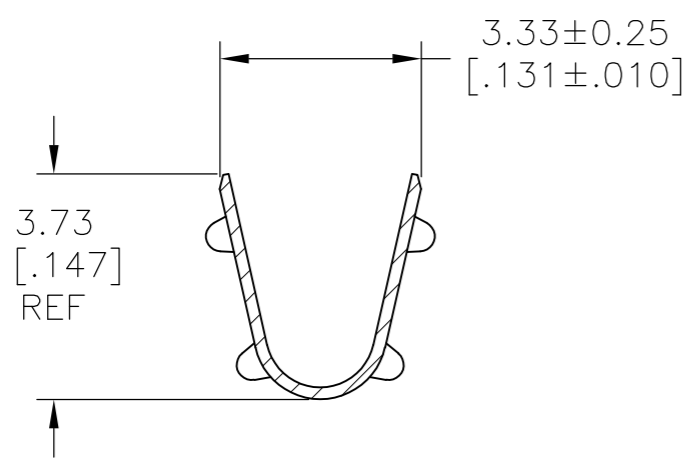

THIS DRAWING IS UNPUBLISHED. RELEASED FOR PUBLICATION
 © COPYRIGHT - By - ALL RIGHTS RESERVED.

REVISIONS					
P	LTR	DESCRIPTION	DATE	DWN	APVD
A		FIRST RELEASED	15AUG2017	WH	DZ

- 1 WIRE RANGE 0.3-0.82mm² [22-18 AWG]
- 2 INSULATION RANGE: DIA 1.50-3.10 mm [.060-.122 in]
- 3 FINISH: 2.54µm [.0001 in] MINIMUM PRE-TIN ALL OVER.
- 4 MATING PART: 2825211-1(STRIIP TYPE) OR 2825213-1(LOOSE TYPE)

SECTION A-A

SECTION B-B

SECTION C-C

PRE-TIN \triangle 3	HIGH PERFORMANCE COPPER ALLOY	2825212-1
FINISH	MATERIAL	PART NO.

THIS DRAWING IS A CONTROLLED DOCUMENT.		DWN WARREN HUO 15AUG2017	TE Connectivity	
DIMENSIONS: mm [INCHES]		CHK DANIEL ZHANG 15AUG2017	NAME	
TOLERANCES UNLESS OTHERWISE SPECIFIED:		APVD DANIEL ZHANG 15AUG2017	PRODUCT SPEC	
0 PLC ± -		108-150000		RESTRICTED TO
1 PLC ± 0.25 [.010]		APPLICATION SPEC		
2 PLC ± 0.13 [.005]		114-13172		SIZE
3 PLC ± -		WEIGHT 0		CAGE CODE
4 PLC ± -		CUSTOMER DRAWING		DRAWING NO
FINISH		SCALE N/A		SHEET 1 of 1
SEE TABLE		REV A		