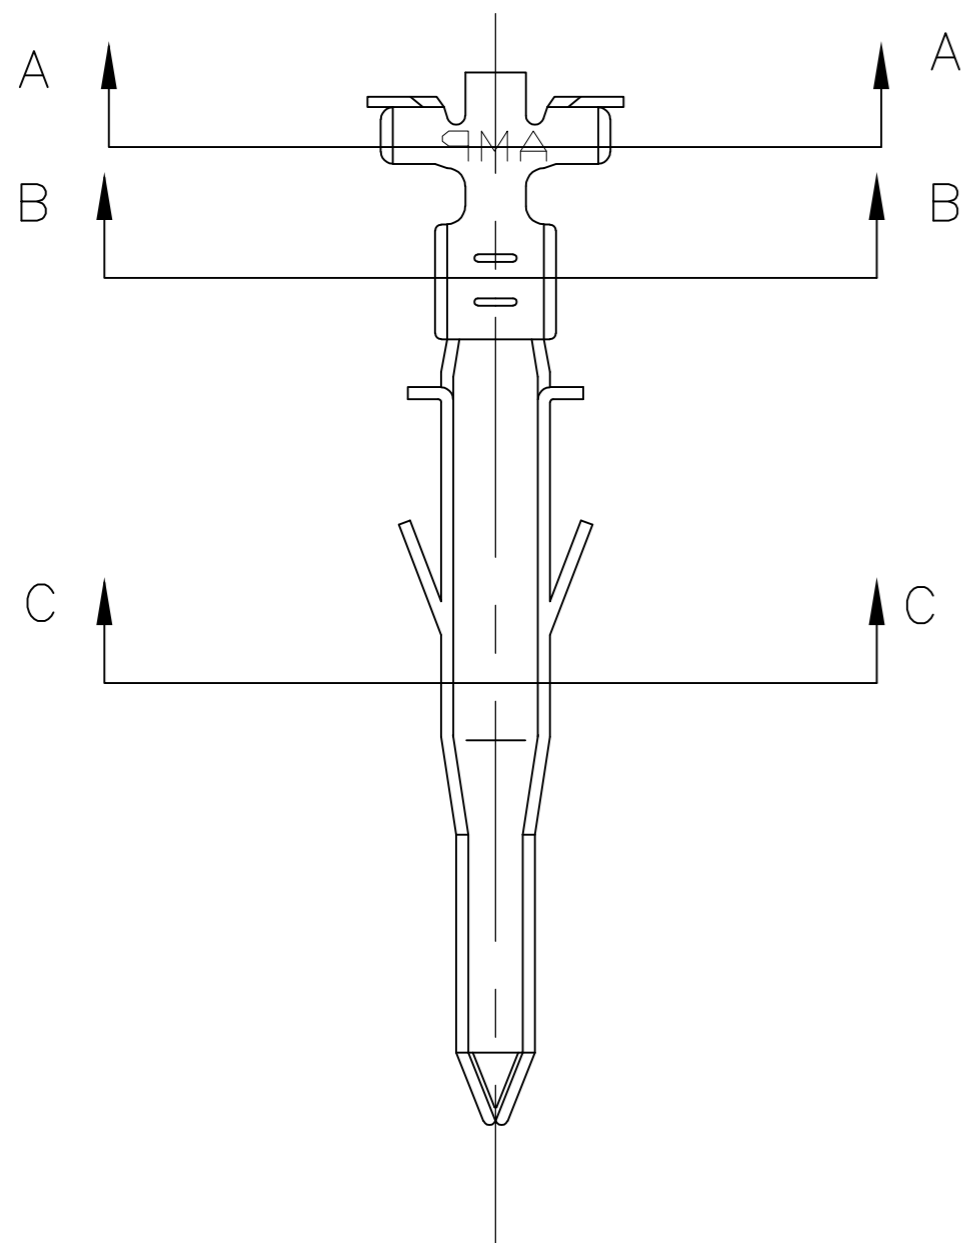

THIS DRAWING IS UNPUBLISHED. RELEASED FOR PUBLICATION
 © COPYRIGHT - By - ALL RIGHTS RESERVED.

REVISIONS					
P	LTR	DESCRIPTION	DATE	DWN	APVD
A		FIRST RELEASED	15AUG2017	WH	DZ

- 1 WIRE RANGE 0.3-0.82mm² [22-18 AWG]
- 2 INSULATION RANGE: DIA 1.50-3.10 mm [.060-.122 in]
- 3 FINISH: 2.54µm [.0001 in] MINIMUM PRE-TIN ALL OVER.
- 4 MATING PART: 2825211-1(STRIIP TYPE) OR 2825213-1(LOOSE TYPE)

SECTION A-A

SECTION B-B

SECTION C-C

PRE-TIN \triangle 3	HIGH PERFORMANCE COPPER ALLOY	2825212-1
FINISH	MATERIAL	PART NO.

THIS DRAWING IS A CONTROLLED DOCUMENT.		DWN WARREN HUO 15AUG2017	TE Connectivity	
DIMENSIONS: mm [INCHES]		CHK DANIEL ZHANG 15AUG2017	NAME	
TOLERANCES UNLESS OTHERWISE SPECIFIED:		APVD DANIEL ZHANG 15AUG2017	PRODUCT SPEC	
0 PLC ± -		108-150000		RESTRICTED TO
1 PLC ± 0.25 [.010]		APPLICATION SPEC		
2 PLC ± 0.13 [.005]		114-13172		SIZE
3 PLC ± -		WEIGHT 0		CAGE CODE
4 PLC ± -		CUSTOMER DRAWING		DRAWING NO
FINISH		SCALE N/A		SHEET 1 of 1
SEE TABLE		REV A		