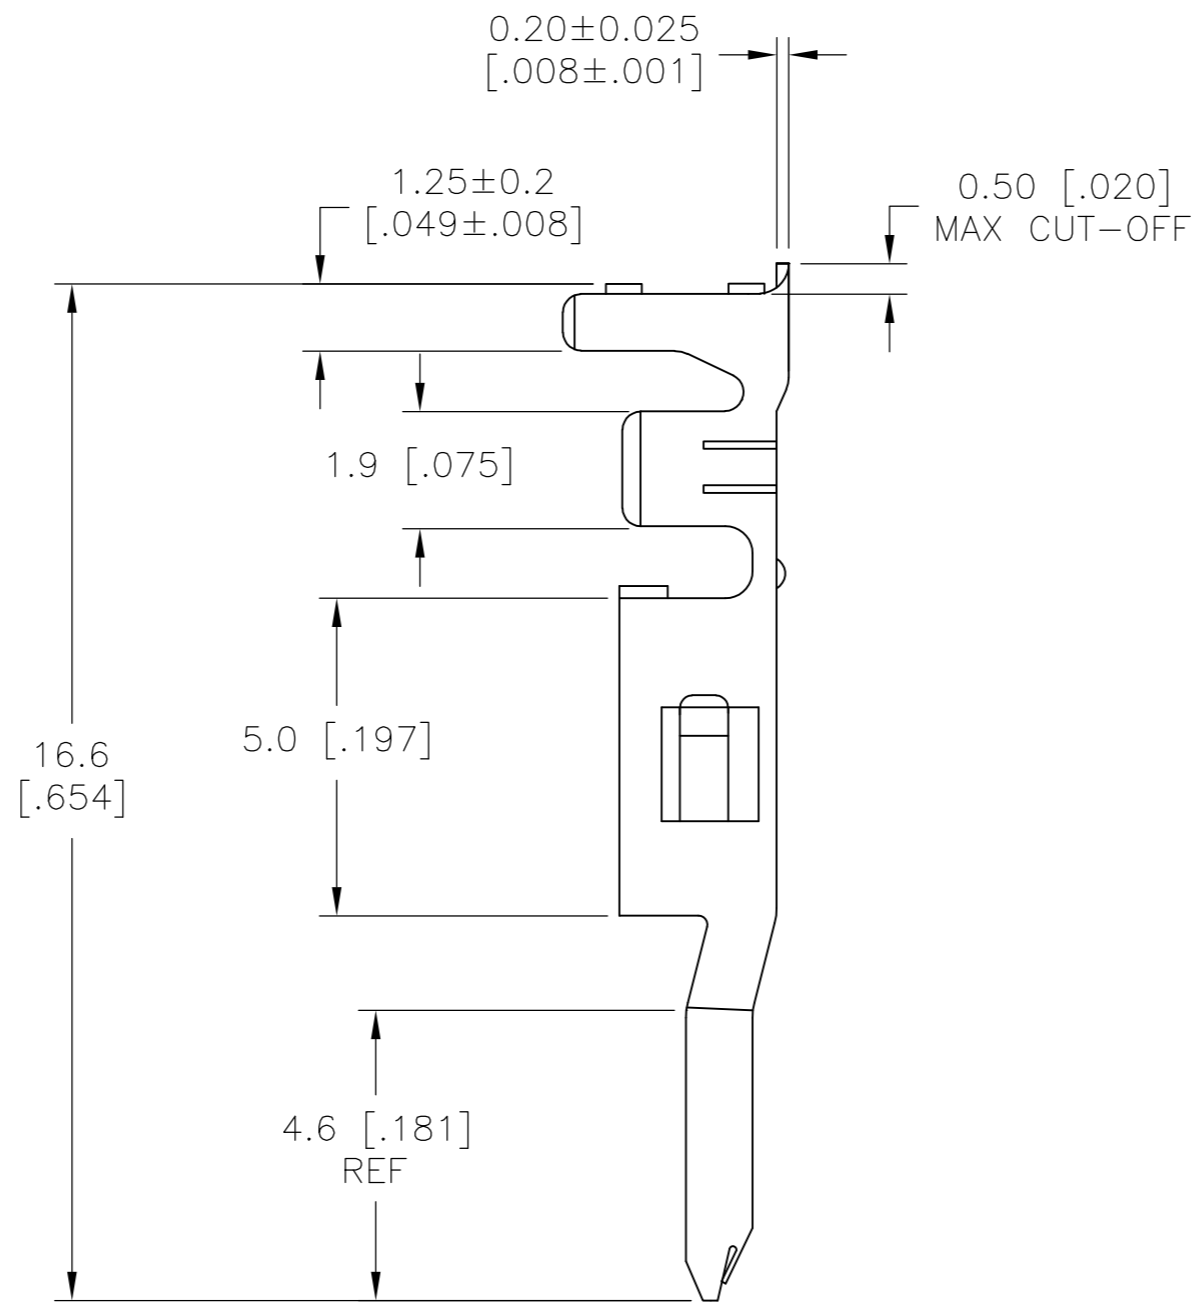

THIS DRAWING IS UNPUBLISHED. RELEASED FOR PUBLICATION
 © COPYRIGHT - By - ALL RIGHTS RESERVED.

REVISIONS					
P	LTR	DESCRIPTION	DATE	DWN	APVD
A		FIRST RELEASED	15AUG2017	WH	DZ

- 1 WIRE RANGE 0.3-0.82mm² [22-18 AWG]
- 2 INSULATION RANGE: DIA 1.50-3.10 mm [.060-.122 in]
- 3 FINISH: 2.54µm [.0001 in] MINIMUM PRE-TIN ALL OVER.
- 4 MATING PART: 2825211-1(STRIIP TYPE) OR 2825213-1(LOOSE TYPE)

SECTION A-A

SECTION B-B

SECTION C-C

PRE-TIN \triangle 3	HIGH PERFORMANCE COPPER ALLOY	2825212-1
FINISH	MATERIAL	PART NO.

THIS DRAWING IS A CONTROLLED DOCUMENT.		DWN WARREN HUO 15AUG2017	TE Connectivity	
DIMENSIONS: mm [INCHES]		CHK DANIEL ZHANG 15AUG2017	NAME	
TOLERANCES UNLESS OTHERWISE SPECIFIED:		APVD DANIEL ZHANG 15AUG2017	PRODUCT SPEC	
0 PLC ± -		108-150000		RESTRICTED TO
1 PLC ± 0.25 [.010]		APPLICATION SPEC		
2 PLC ± 0.13 [.005]		114-13172		SIZE
3 PLC ± -		WEIGHT 0		CAGE CODE
4 PLC ± -		CUSTOMER DRAWING		DRAWING NO
FINISH		SCALE N/A		SHEET 1 of 1
SEE TABLE		REV A		