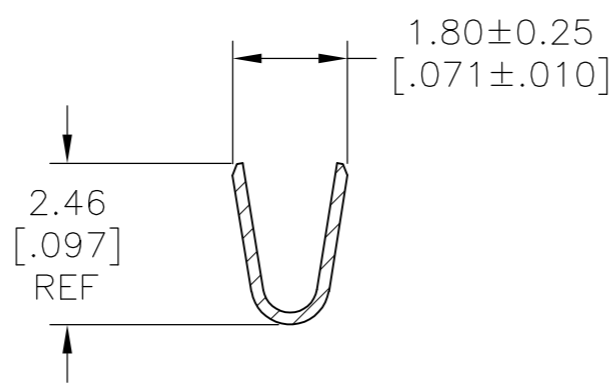

THIS DRAWING IS UNPUBLISHED. RELEASED FOR PUBLICATION
 © COPYRIGHT - By - ALL RIGHTS RESERVED.

REVISIONS					
P	LTR	DESCRIPTION	DATE	DWN	APVD
A		FIRST RELEASED	15AUG2017	WH	DZ

- 1 WIRE RANGE 0.3-0.82mm² [22-18 AWG]
- 2 INSULATION RANGE: DIA 1.50-3.10 mm [.060-.122 in]
- 3 FINISH: 2.54µm [.0001 in] MINIMUM PRE-TIN ALL OVER.
- 4 MATING PART: 2825211-1(STRIIP TYPE) OR 2825213-1(LOOSE TYPE)

SECTION A-A

SECTION B-B

SECTION C-C

PRE-TIN \triangle 3	HIGH PERFORMANCE COPPER ALLOY	2825212-1
FINISH	MATERIAL	PART NO.

THIS DRAWING IS A CONTROLLED DOCUMENT.		DWN WARREN HUO 15AUG2017	TE Connectivity	
DIMENSIONS: mm [INCHES]		CHK DANIEL ZHANG 15AUG2017	NAME	
TOLERANCES UNLESS OTHERWISE SPECIFIED:		APVD DANIEL ZHANG 15AUG2017	PRODUCT SPEC	
0 PLC ± -		108-150000		RESTRICTED TO
1 PLC ± 0.25 [.010]		APPLICATION SPEC		
2 PLC ± 0.13 [.005]		114-13172		SIZE
3 PLC ± -		WEIGHT 0		CAGE CODE
4 PLC ± -		CUSTOMER DRAWING		DRAWING NO
FINISH		SCALE N/A		SHEET 1 of 1
SEE TABLE		REV A		