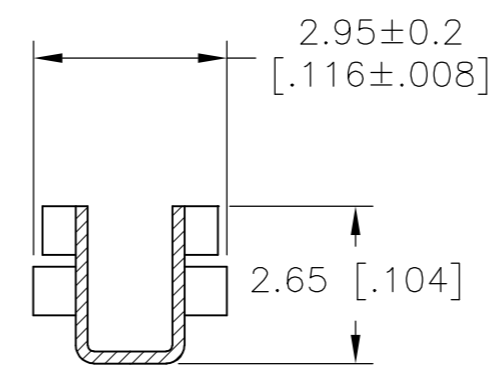

THIS DRAWING IS UNPUBLISHED. RELEASED FOR PUBLICATION
 © COPYRIGHT - By - ALL RIGHTS RESERVED.

REVISIONS					
P	LTR	DESCRIPTION	DATE	DWN	APVD
A		FIRST RELEASED	15AUG2017	WH	DZ

- 1 WIRE RANGE 0.3-0.82mm² [22-18 AWG]
- 2 INSULATION RANGE: DIA 1.50-3.10 mm [.060-.122 in]
- 3 FINISH: 2.54µm [.0001 in] MINIMUM PRE-TIN ALL OVER.
- 4 MATING PART: 2825211-1(STRIIP TYPE) OR 2825213-1(LOOSE TYPE)

SECTION A-A

SECTION B-B

SECTION C-C

PRE-TIN \triangle 3	HIGH PERFORMANCE COPPER ALLOY	2825212-1
FINISH	MATERIAL	PART NO.

THIS DRAWING IS A CONTROLLED DOCUMENT.		DWN WARREN HUO 15AUG2017	TE Connectivity	
DIMENSIONS: mm [INCHES]		CHK DANIEL ZHANG 15AUG2017	NAME	
TOLERANCES UNLESS OTHERWISE SPECIFIED:		APVD DANIEL ZHANG 15AUG2017	PRODUCT SPEC	
0 PLC ± -		108-150000		RESTRICTED TO
1 PLC ± 0.25 [.010]		APPLICATION SPEC		
2 PLC ± 0.13 [.005]		114-13172		SIZE
3 PLC ± -		WEIGHT 0		CAGE CODE
4 PLC ± -		CUSTOMER DRAWING		DRAWING NO
FINISH		SCALE N/A		SHEET 1 of 1
SEE TABLE		REV A		