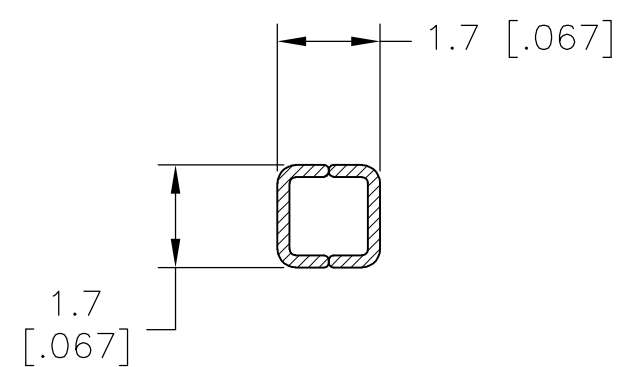

THIS DRAWING IS UNPUBLISHED. RELEASED FOR PUBLICATION
 © COPYRIGHT - By - ALL RIGHTS RESERVED.

REVISIONS					
P	LTR	DESCRIPTION	DATE	DWN	APVD
A		FIRST RELEASED	15AUG2017	WH	DZ

- 1 WIRE RANGE 0.3-0.82mm² [22-18 AWG]
- 2 INSULATION RANGE: DIA 1.50-3.10 mm [.060-.122 in]
- 3 FINISH: 2.54μm [.0001 in] MINIMUM PRE-TIN ALL OVER.
- 4 MATING PART: 2825210-1(STRIP TYPE) OR 2825212-1(LOOSE TYPE)

SECTION A-A

SECTION B-B

SECTION C-C

PRE-TIN \triangle 3	HIGH PERFORMANCE COPPER ALLOY	2825213-1
FINISH	MATERIAL	PART NO.

THIS DRAWING IS A CONTROLLED DOCUMENT.		DWN WARREN HUO 15AUG2017	TE Connectivity		
DIMENSIONS: mm [INCHES]		CHK DANIEL ZHANG 15AUG2017	NAME		
TOLERANCES UNLESS OTHERWISE SPECIFIED:		APVD DANIEL ZHANG 15AUG2017	PRODUCT SPEC		
0 PLC ± -		108-150000		RESTRICTED TO	
1 PLC ± 0.25 [.010]		APPLICATION SPEC		SIZE CAGE CODE DRAWING NO	
2 PLC ± 0.13 [.005]		114-13172		A2 00779 C=2825213	
3 PLC ± -		WEIGHT 0		SCALE N/A SHEET 1 OF 1	
4 PLC ± -		CUSTOMER DRAWING		REV A	
FINISH		SEE TABLE			