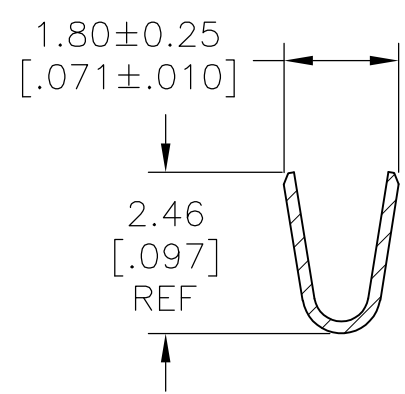

THIS DRAWING IS UNPUBLISHED. RELEASED FOR PUBLICATION
 © COPYRIGHT - By - ALL RIGHTS RESERVED.

REVISIONS					
P	LTR	DESCRIPTION	DATE	DWN	APVD
A		FIRST RELEASED	15AUG2017	WH	DZ

- 1 WIRE RANGE 0.3-0.82mm² [22-18 AWG]
- 2 INSULATION RANGE: DIA 1.50-3.10 mm [.060-.122 in]
- 3 FINISH: 2.54μm [.0001 in] MINIMUM PRE-TIN ALL OVER.
- 4 MATING PART: 2825210-1(STRIP TYPE) OR 2825212-1(LOOSE TYPE)

SECTION A-A

SECTION B-B

SECTION C-C

PRE-TIN \triangle 3	HIGH PERFORMANCE COPPER ALLOY	2825213-1
FINISH	MATERIAL	PART NO.

THIS DRAWING IS A CONTROLLED DOCUMENT.		DWN WARREN HUO 15AUG2017	TE Connectivity		
DIMENSIONS: mm [INCHES]		CHK DANIEL ZHANG 15AUG2017	NAME		
TOLERANCES UNLESS OTHERWISE SPECIFIED:		APVD DANIEL ZHANG 15AUG2017	PRODUCT SPEC		
0 PLC ± -		108-150000		RESTRICTED TO	
1 PLC ± 0.25 [.010]		APPLICATION SPEC		SIZE CAGE CODE DRAWING NO	
2 PLC ± 0.13 [.005]		114-13172		A2 00779 C=2825213	
3 PLC ± -		WEIGHT 0		SCALE N/A SHEET 1 OF 1	
4 PLC ± -		CUSTOMER DRAWING		REV A	
FINISH		SEE TABLE			