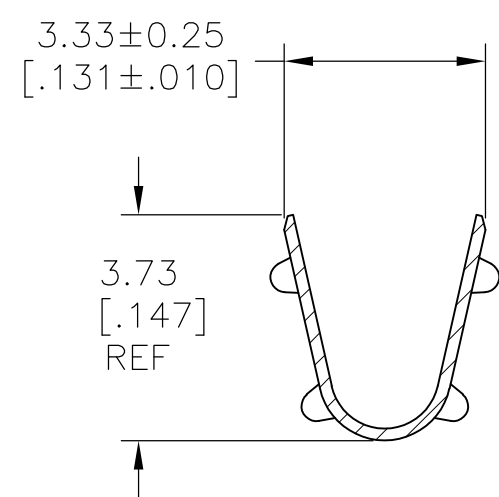

THIS DRAWING IS UNPUBLISHED. RELEASED FOR PUBLICATION
 © COPYRIGHT - By - ALL RIGHTS RESERVED.

REVISIONS					
P	LTR	DESCRIPTION	DATE	DWN	APVD
A		FIRST RELEASED	15AUG2017	WH	DZ

- 1 WIRE RANGE 0.3-0.82mm² [22-18 AWG]
- 2 INSULATION RANGE: DIA 1.50-3.10 mm [.060-.122 in]
- 3 FINISH: 2.54μm [.0001 in] MINIMUM PRE-TIN ALL OVER.
- 4 MATING PART: 2825210-1(STRIP TYPE) OR 2825212-1(LOOSE TYPE)

SECTION A-A

SECTION B-B

SECTION C-C

PRE-TIN \triangle 3	HIGH PERFORMANCE COPPER ALLOY	2825213-1
FINISH	MATERIAL	PART NO.

THIS DRAWING IS A CONTROLLED DOCUMENT.		DWN WARREN HUO 15AUG2017	TE Connectivity		
DIMENSIONS: mm [INCHES]		CHK DANIEL ZHANG 15AUG2017	NAME		
TOLERANCES UNLESS OTHERWISE SPECIFIED:		APVD DANIEL ZHANG 15AUG2017	PRODUCT SPEC		
0 PLC ± -		108-150000		RESTRICTED TO	
1 PLC ± 0.25 [.010]		APPLICATION SPEC		SIZE CAGE CODE DRAWING NO	
2 PLC ± 0.13 [.005]		114-13172		A2 00779 C=2825213	
3 PLC ± -		WEIGHT 0		SCALE N/A SHEET 1 OF 1	
4 PLC ± -		CUSTOMER DRAWING		REV A	
FINISH		SEE TABLE			