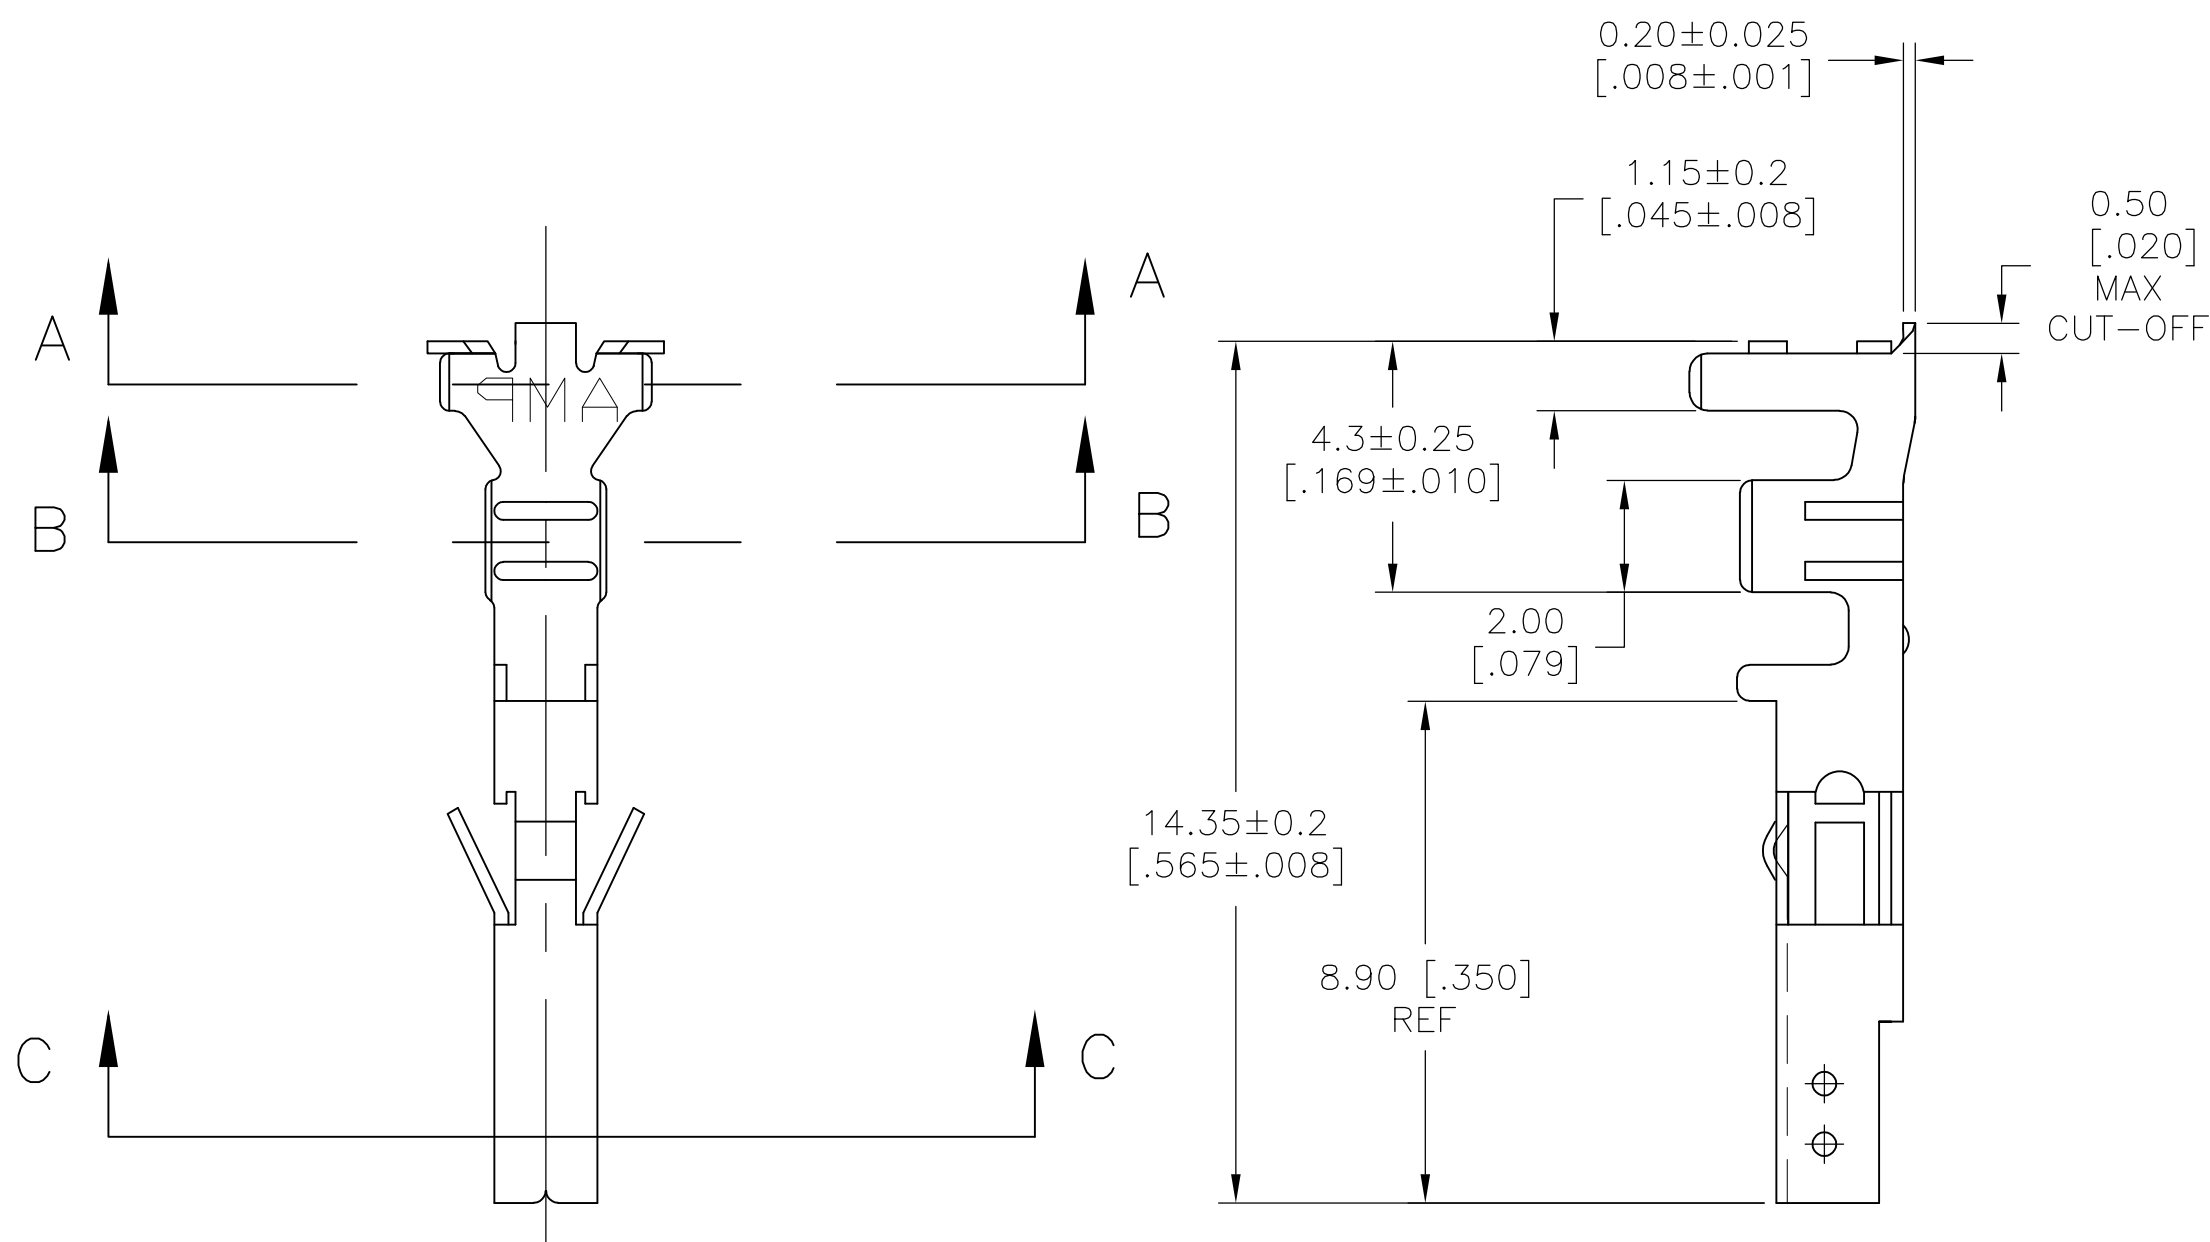

THIS DRAWING IS UNPUBLISHED. RELEASED FOR PUBLICATION
 © COPYRIGHT - By - ALL RIGHTS RESERVED.

REVISIONS					
P	LTR	DESCRIPTION	DATE	DWN	APVD
A		FIRST RELEASED	15AUG2017	WH	DZ

- 1 WIRE RANGE 0.3-0.82mm² [22-18 AWG]
- 2 INSULATION RANGE: DIA 1.50-3.10 mm [.060-.122 in]
- 3 FINISH: 2.54μm [.0001 in] MINIMUM PRE-TIN ALL OVER.
- 4 MATING PART: 2825210-1(STRIP TYPE) OR 2825212-1(LOOSE TYPE)

SECTION A-A

SECTION B-B

SECTION C-C

PRE-TIN \triangle 3	HIGH PERFORMANCE COPPER ALLOY	2825213-1
FINISH	MATERIAL	PART NO.

THIS DRAWING IS A CONTROLLED DOCUMENT.		DWN WARREN HUO 15AUG2017	TE Connectivity		
DIMENSIONS: mm [INCHES]		CHK DANIEL ZHANG 15AUG2017	NAME		
TOLERANCES UNLESS OTHERWISE SPECIFIED:		APVD DANIEL ZHANG 15AUG2017	PRODUCT SPEC		
0 PLC ± -		108-150000		RESTRICTED TO	
1 PLC ± 0.25 [.010]		APPLICATION SPEC		SIZE CAGE CODE DRAWING NO	
2 PLC ± 0.13 [.005]		114-13172		A2 00779 C=2825213	
3 PLC ± -		WEIGHT 0		SCALE N/A SHEET 1 OF 1	
4 PLC ± -		CUSTOMER DRAWING		REV A	
FINISH		SEE TABLE			