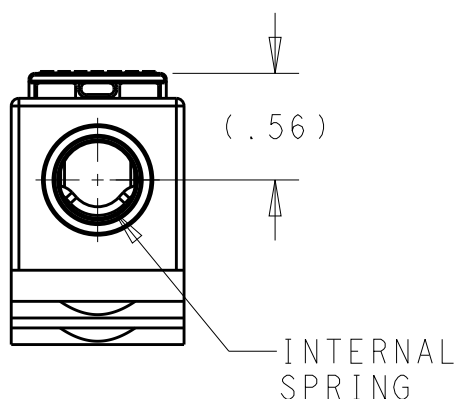

REVISIONS

P	LTR	DESCRIPTION	DATE	DWN	APVD
	C	REV PER ECO 17-001628	2-13-17	CT	PD

1 MATERIAL:
 HOUSING: THERMOPLASTIC, COLOR: PER TABLE
 BUTTON: THERMOPLASTIC, COLOR: BLACK
 INTERNAL CONTACT AND CONTACT BODY: COPPER ALLOY
 INTERNAL SPRING: STAINLESS STEEL

2 FINISH:
 INTERNAL CONTACT: SILVER OVER NICKEL
 CONTACT BODY: TIN OVER NICKEL

3 DO NOT ASSEMBLE SOCKET HOUSING ASSEMBLY ONTO SOCKET CONTACT ASSEMBLY UNTIL WIRE IS CRIMPED ONTO SOCKET CONTACT ASSEMBLY.

4. KIT WILL CONTAIN:
 1 SOCKET ASSEMBLY
 1 SOCKET HOUSING ASSEMBLY

BLACK	2828522-8
RED	2828522-7
BLUE	2828522-6
YELLOW	2828522-5
HOUSING COLOR	PART NUMBER

THIS DRAWING IS A CONTROLLED DOCUMENT.		DWN K. MILLER 24JUN2015	TE Connectivity	
DIMENSIONS: INCHES		CHK L. OH 24JUN2015		
TOLERANCES UNLESS OTHERWISE SPECIFIED:		APVD J. FULPONT 24JUN2015	NAME KIT, SNAP-LUG, 3/0	
0 PLC ±- 1 PLC ±- 2 PLC ±.01 3 PLC ±.005 4 PLC ±- ANGLES ±-		PRODUCT SPEC 108-32083	RESTRICTED TO	
MATERIAL		APPLICATION SPEC 114-32130	SIZE A3	CAGE CODE 00779
FINISH		WEIGHT .158 lbs	DRAWING NO C-2828522	SCALE 1:1
1		CUSTOMER DRAWING		SHEET 1 OF 1
2				REV C