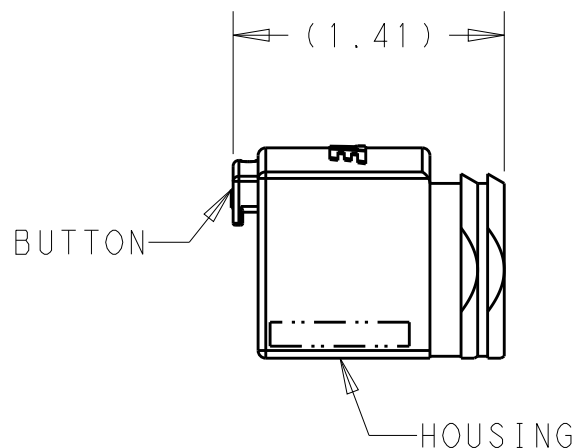

REVISIONS

P	LTR	DESCRIPTION	DATE	DWN	APVD
	C	REV PER ECO 17-001628	2-13-17	CT	PD

1 MATERIAL:
 HOUSING: THERMOPLASTIC, COLOR: PER TABLE
 BUTTON: THERMOPLASTIC, COLOR: BLACK
 INTERNAL CONTACT AND CONTACT BODY: COPPER ALLOY
 INTERNAL SPRING: STAINLESS STEEL

2 FINISH:
 INTERNAL CONTACT: SILVER OVER NICKEL
 CONTACT BODY: TIN OVER NICKEL

3 DO NOT ASSEMBLE SOCKET HOUSING ASSEMBLY ONTO SOCKET CONTACT ASSEMBLY UNTIL WIRE IS CRIMPED ONTO SOCKET CONTACT ASSEMBLY.

4. KIT WILL CONTAIN:
 1 SOCKET ASSEMBLY
 1 SOCKET HOUSING ASSEMBLY

BLACK	2828522-8
RED	2828522-7
BLUE	2828522-6
YELLOW	2828522-5
HOUSING COLOR	PART NUMBER

THIS DRAWING IS A CONTROLLED DOCUMENT.		DWN K. MILLER 24JUN2015	TE Connectivity	
DIMENSIONS: INCHES		CHK L. OH 24JUN2015		
TOLERANCES UNLESS OTHERWISE SPECIFIED:		APVD J. FULPONT 24JUN2015	NAME KIT, SNAP-LUG, 3/0	
0 PLC ±- 1 PLC ±- 2 PLC ±.01 3 PLC ±.005 4 PLC ±- ANGLES ±-		PRODUCT SPEC 108-32083	RESTRICTED TO	
MATERIAL		APPLICATION SPEC 114-32130	SIZE A3	CAGE CODE 00779
FINISH		WEIGHT .158 lbs	DRAWING NO C-2828522	SCALE 1:1
1		CUSTOMER DRAWING		SHEET 1 OF 1
2				REV C