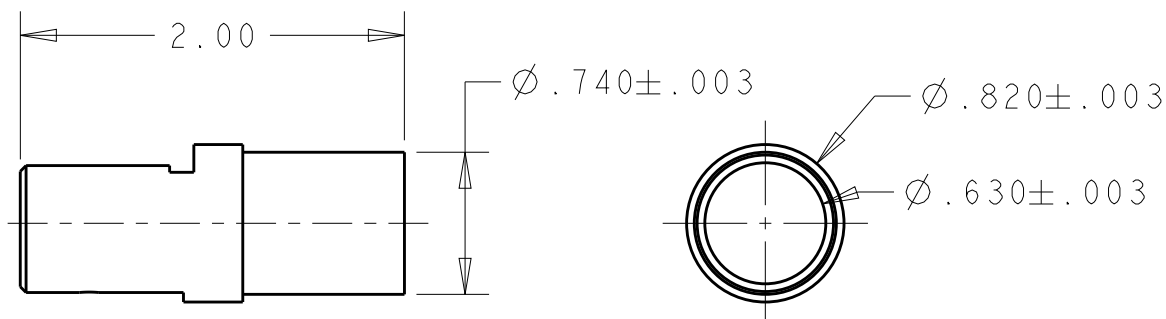

BLACK	2828522-8
RED	2828522-7
BLUE	2828522-6
YELLOW	2828522-5
HOUSING COLOR	PART NUMBER

THIS DRAWING IS A CONTROLLED DOCUMENT.		DWN K. MILLER 24JUN2015	TE Connectivity	
DIMENSIONS: INCHES		CHK L. OH 24JUN2015		
TOLERANCES UNLESS OTHERWISE SPECIFIED:		APVD J. FULPONT 24JUN2015	NAME KIT, SNAP-LUG, 3/0	
0 PLC ±- 1 PLC ±- 2 PLC ±.01 3 PLC ±.005 4 PLC ±- ANGLES ±-		PRODUCT SPEC 108-32083	RESTRICTED TO	
MATERIAL		APPLICATION SPEC 114-32130	SIZE A3	CAGE CODE 00779
FINISH		WEIGHT .158 lbs	DRAWING NO C-2828522	SCALE 1:1
1		CUSTOMER DRAWING		SHEET 1 OF 1
2				REV C