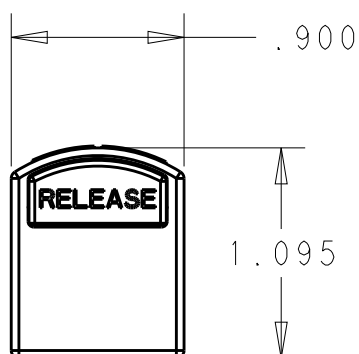

REVISIONS

P	LTR	DESCRIPTION	DATE	DWN	APVD
	C	REV PER ECO 17-001628	2-13-17	CT	PD

1 MATERIAL:
 HOUSING: THERMOPLASTIC, COLOR: PER TABLE
 BUTTON: THERMOPLASTIC, COLOR: BLACK
 INTERNAL CONTACT AND CONTACT BODY: COPPER ALLOY
 INTERNAL SPRING: STAINLESS STEEL

4. KIT WILL CONTAIN:
 1 SOCKET ASSEMBLY
 1 SOCKET HOUSING ASSEMBLY

BLACK	2828522-8
RED	2828522-7
BLUE	2828522-6
YELLOW	2828522-5
HOUSING COLOR	PART NUMBER

THIS DRAWING IS A CONTROLLED DOCUMENT.		DWN K. MILLER 24JUN2015	TE Connectivity	
DIMENSIONS: INCHES		CHK L. OH 24JUN2015		
TOLERANCES UNLESS OTHERWISE SPECIFIED:		APVD J. FULPONT 24JUN2015	NAME KIT, SNAP-LUG, 3/0	
0 PLC ±- 1 PLC ±- 2 PLC ±.01 3 PLC ±.005 4 PLC ±- ANGLES ±-		PRODUCT SPEC 108-32083	RESTRICTED TO	
MATERIAL		APPLICATION SPEC 114-32130	SIZE A3	CAGE CODE 00779
FINISH		WEIGHT .158 lbs	DRAWING NO C-2828522	SCALE 1:1
1		CUSTOMER DRAWING		SHEET 1 OF 1
2				REV C