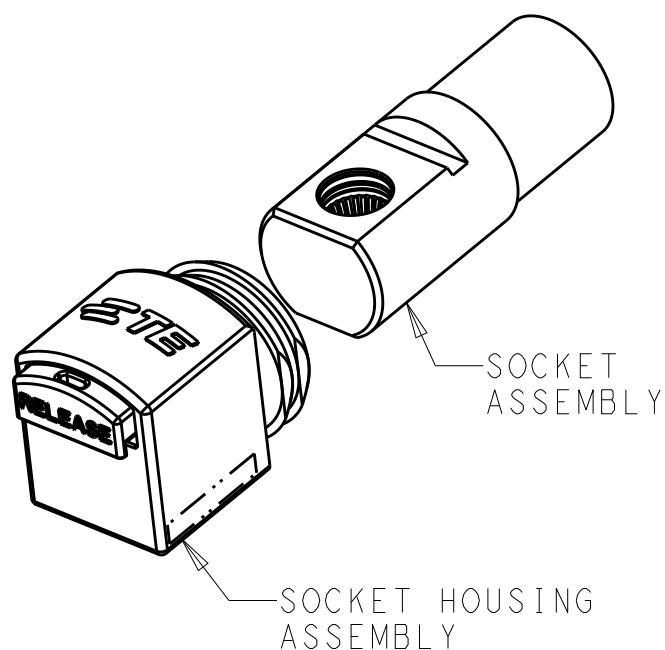

REVISIONS

P	LTR	DESCRIPTION	DATE	DWN	APVD
	C	REV PER ECO 17-001628	2-13-17	CT	PD

1 MATERIAL:
 HOUSING: THERMOPLASTIC, COLOR: PER TABLE
 BUTTON: THERMOPLASTIC, COLOR: BLACK
 INTERNAL CONTACT AND CONTACT BODY: COPPER ALLOY
 INTERNAL SPRING: STAINLESS STEEL

2 FINISH:
 INTERNAL CONTACT: SILVER OVER NICKEL
 CONTACT BODY: TIN OVER NICKEL

3 DO NOT ASSEMBLE SOCKET HOUSING ASSEMBLY ONTO SOCKET CONTACT ASSEMBLY UNTIL WIRE IS CRIMPED ONTO SOCKET CONTACT ASSEMBLY.

4. KIT WILL CONTAIN:
 1 SOCKET ASSEMBLY
 1 SOCKET HOUSING ASSEMBLY

BLACK	2828522-8
RED	2828522-7
BLUE	2828522-6
YELLOW	2828522-5
HOUSING COLOR	PART NUMBER

THIS DRAWING IS A CONTROLLED DOCUMENT.		DWN K. MILLER 24JUN2015	TE Connectivity	
DIMENSIONS: INCHES		CHK L. OH 24JUN2015		
TOLERANCES UNLESS OTHERWISE SPECIFIED:		APVD J. FULPONT 24JUN2015	NAME KIT, SNAP-LUG, 3/0	
0 PLC ±- 1 PLC ±- 2 PLC ±.01 3 PLC ±.005 4 PLC ±- ANGLES ±-		PRODUCT SPEC 108-32083	RESTRICTED TO	
MATERIAL		APPLICATION SPEC 114-32130	SIZE A3	CAGE CODE 00779
FINISH		WEIGHT .158 lbs	DRAWING NO C-2828522	SCALE 1:1
1		CUSTOMER DRAWING		SHEET 1 OF 1
2				REV C