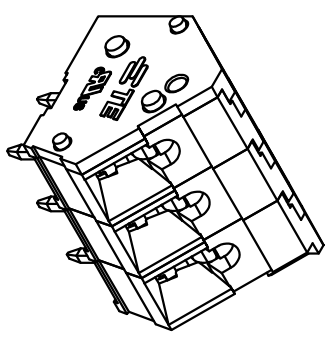

REV. NO.	DATE	BY	APP'D	DESCRIPTION
1				REVISED FOR PUBLIC DOMAIN

PCB Layout

NO.	DESCRIPTION	PART NO.
④	SPRING	284078-7
③	COVER	284078-6
②	CONTACT	284078-5
①	HOUSING	284078-4

NO. OF POSITIONS	PART NO.
8 POSN	284078-7
7 POSN	284078-6
6 POSN	284078-5
5 POSN	284078-4
4 POSN	284078-3
3 POSN	284078-2
2 POSN	284078-1

NOTES :

- △ MATERIALS AND FINISH:
  - HOUSING: PA66
  - CONTACTS: BRASS, FINISH: TIN OVER NICKEL UNDERPLATE
- 2. MUST COMPLY WITH DIRECTIVE 2002/95/EC (RoHS)
- 3. WIRE TYPES AND SIZES ACCEPTED
- WIRE RANGE: 14AWG~28AWG.
- STRIP LENGTH: 10mm
- 4. PACKAGED IN TRAY.
- 5. CURRENT RATING: 16amp AC300V.
- 6. OPERATION TEMPERATURE: -40°C TO +105°C
- 7. THIS PART NO. IS THE SAME STRUCTURE AS THE SERIES: 2834078
- THE DATASHEET AND MORE DETAILS PLEASE FOLLOW THE SERIES: 2834078

THIS DRAWING IS A CONTROLLED DOCUMENT

DATE: 23NOV2015

REV: 01

DESCRIPTION: 5.00mm 45° Entry Screwless Connector

PRODUCT CODE: 108-137146

VERSION: 114-137146

SCALE: 1:1

SHEET: 1 OF 1