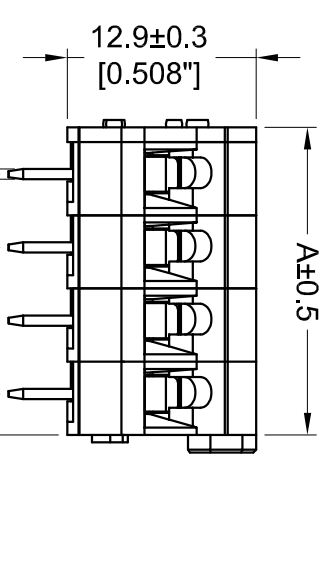

REV. NO.	DATE	BY	APP'D	DESCRIPTION
1				REVISED FOR PUBLIC DOMAIN

PCB Layout

NO.	DESCRIPTION	PART NO.
④	SPRING	284078-7
③	COVER	284078-6
②	CONTACT	284078-5
①	HOUSING	284078-4

NO. OF POSITIONS	PART NO.
8 POSN	284078-7
7 POSN	284078-6
6 POSN	284078-5
5 POSN	284078-4
4 POSN	284078-3
3 POSN	284078-2
2 POSN	284078-1

NOTES :

- △ MATERIALS AND FINISH:
  - HOUSING: PA66
  - CONTACTS: BRASS, FINISH: TIN OVER NICKEL UNDERPLATE
- 2. MUST COMPLY WITH DIRECTIVE 2002/95/EC (RoHS)
- 3. WIRE TYPES AND SIZES ACCEPTED
- WIRE RANGE: 14AWG~28AWG.
- STRIP LENGTH: 10mm
- 4. PACKAGED IN TRAY.
- 5. CURRENT RATING: 16amp AC300V.
- 6. OPERATION TEMPERATURE: -40°C TO +105°C
- 7. THIS PART NO. IS THE SAME STRUCTURE AS THE SERIES: 2834078
- THE DATASHEET AND MORE DETAILS PLEASE FOLLOW THE SERIES: 2834078

THIS DRAWING IS A CONTROLLED DOCUMENT

DATE: 23NOV2015

REV: 01

DESCRIPTION: 5.00mm 45° Entry Screwless Connector

PRODUCT CODE: 108-137146

VERSION: 114-137146

SCALE: 1:1

SHEET: 1 OF 1