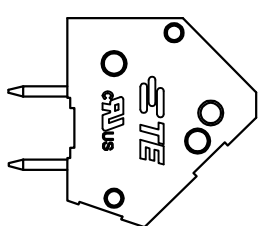

REV. NO.	DATE	BY	APP'D	DESCRIPTION
1				REVISED FOR PUBLIC DOMAIN

PCB Layout

NO.	DESCRIPTION	PART NO.
④	SPRING	284078-7
③	COVER	284078-6
②	CONTACT	284078-5
①	HOUSING	284078-4

NO. OF POSITIONS	PART NO.
8 POSN	284078-7
7 POSN	284078-6
6 POSN	284078-5
5 POSN	284078-4
4 POSN	284078-3
3 POSN	284078-2
2 POSN	284078-1

NOTES :

- △ MATERIALS AND FINISH:
  - HOUSING: PA66
  - CONTACTS: BRASS, FINISH: TIN OVER NICKEL UNDERPLATE
- 2. MUST COMPLY WITH DIRECTIVE 2002/95/EC (RoHS)
- 3. WIRE TYPES AND SIZES ACCEPTED
- WIRE RANGE: 14AWG~28AWG.
- STRIP LENGTH: 10mm
- 4. PACKAGED IN TRAY.
- 5. CURRENT RATING: 16amp AC300V.
- 6. OPERATION TEMPERATURE: -40°C TO +105°C
- 7. THIS PART NO. IS THE SAME STRUCTURE AS THE SERIES: 2834078
- THE DATASHEET AND MORE DETAILS PLEASE FOLLOW THE SERIES: 2834078

THIS DRAWING IS A CONTROLLED DOCUMENT

DATE: 23NOV2015

REV: 01

DESCRIPTION: 5.00mm 45° Entry Screwless Connector

PRODUCT CODE: 108-137146

VERSION: 114-137146

SCALE: 1:1

SHEET: 1 OF 1