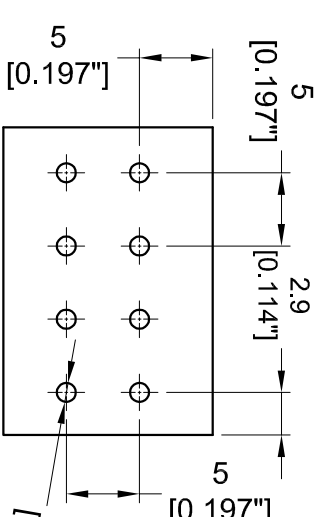

REV. NO.	DATE	BY	APP'D	DESCRIPTION
1				REVISED FOR PUBLIC DOMAIN

PCB Layout

NO.	DESCRIPTION	PART NO.
④	SPRING	284078-7
③	COVER	284078-6
②	CONTACT	284078-5
①	HOUSING	284078-4

NO. OF POSITIONS	PART NO.
8 POSN	284078-7
7 POSN	284078-6
6 POSN	284078-5
5 POSN	284078-4
4 POSN	284078-3
3 POSN	284078-2
2 POSN	284078-1

NOTES :

- △ MATERIALS AND FINISH:
  - HOUSING: PA66
  - CONTACTS: BRASS, FINISH: TIN OVER NICKEL UNDERPLATE
- 2. MUST COMPLY WITH DIRECTIVE 2002/95/EC (RoHS)
- 3. WIRE TYPES AND SIZES ACCEPTED
- WIRE RANGE: 14AWG~28AWG.
- STRIP LENGTH: 10mm
- 4. PACKAGED IN TRAY.
- 5. CURRENT RATING: 16amp AC300V.
- 6. OPERATION TEMPERATURE: -40°C TO +105°C
- 7. THIS PART NO. IS THE SAME STRUCTURE AS THE SERIES: 2834078
- THE DATASHEET AND MORE DETAILS PLEASE FOLLOW THE SERIES: 2834078

THIS DRAWING IS A CONTROLLED DOCUMENT

DATE: 23NOV2015

REV: 01

DESCRIPTION: 5.00mm 45° Entry Screwless Connector

PRODUCT CODE: 108-137146

VERSION: 114-137146

SCALE: 1:1

SHEET: 1 OF 1