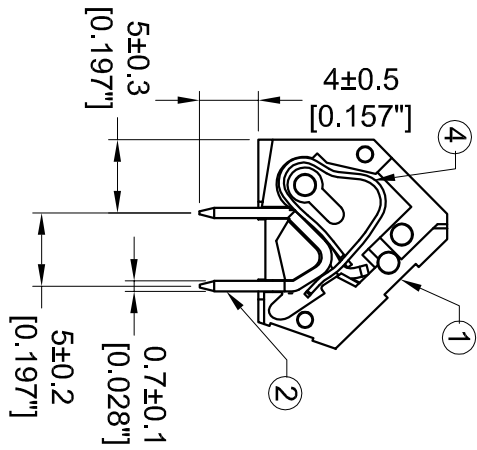

REV. NO.	DATE	BY	APP'D	DESCRIPTION
1				REVISED FOR PUBLIC DOMAIN

PCB Layout

NO.	DESCRIPTION	PART NO.
④	SPRING	284078-7
③	COVER	284078-6
②	CONTACT	284078-5
①	HOUSING	284078-4

NO. OF POSITIONS	PART NO.
8 POSN	284078-7
7 POSN	284078-6
6 POSN	284078-5
5 POSN	284078-4
4 POSN	284078-3
3 POSN	284078-2
2 POSN	284078-1

NOTES :

- △ MATERIALS AND FINISH:
  - HOUSING: PA66
  - CONTACTS: BRASS, FINISH: TIN OVER NICKEL UNDERPLATE
- 2. MUST COMPLY WITH DIRECTIVE 2002/95/EC (RoHS)
- 3. WIRE TYPES AND SIZES ACCEPTED
- WIRE RANGE: 14AWG~28AWG.
- STRIP LENGTH: 10mm
- 4. PACKAGED IN TRAY.
- 5. CURRENT RATING: 16amp AC300V.
- 6. OPERATION TEMPERATURE: -40°C TO +105°C
- 7. THIS PART NO. IS THE SAME STRUCTURE AS THE SERIES: 2834078
- THE DATASHEET AND MORE DETAILS PLEASE FOLLOW THE SERIES: 2834078

THIS DRAWING IS A CONTROLLED DOCUMENT

DATE: 23NOV2015

REV: 01

DESCRIPTION: 5.00mm 45° Entry Screwless Connector

PRODUCT CODE: 108-137146

VERSION: 114-137146

SCALE: 1:1

SHEET: 1 OF 1