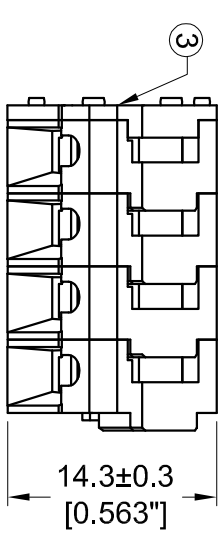

REV. NO.	DATE	BY	APP'D	DESCRIPTION
1				REVISED FOR PUBLIC DOMAIN

PCB Layout

NO.	DESCRIPTION	PART NO.
④	SPRING	284078-7
③	COVER	284078-6
②	CONTACT	284078-5
①	HOUSING	284078-4

NO. OF POSITIONS	PART NO.
8 POSN	284078-7
7 POSN	284078-6
6 POSN	284078-5
5 POSN	284078-4
4 POSN	284078-3
3 POSN	284078-2
2 POSN	284078-1

NOTES :

- △ MATERIALS AND FINISH:
  - HOUSING: PA66
  - CONTACTS: BRASS, FINISH: TIN OVER NICKEL UNDERPLATE
- 2. MUST COMPLY WITH DIRECTIVE 2002/95/EC (RoHS)
- 3. WIRE TYPES AND SIZES ACCEPTED
- WIRE RANGE: 14AWG~28AWG.
- STRIP LENGTH: 10mm
- 4. PACKAGED IN TRAY.
- 5. CURRENT RATING: 16amp AC300V.
- 6. OPERATION TEMPERATURE: -40°C TO +105°C
- 7. THIS PART NO. IS THE SAME STRUCTURE AS THE SERIES: 2834078
- THE DATASHEET AND MORE DETAILS PLEASE FOLLOW THE SERIES: 2834078

THIS DRAWING IS A CONTROLLED DOCUMENT

DATE: 23NOV2015

REV: 01

DESCRIPTION: 5.00mm 45° Entry Screwless Connector

PRODUCT CODE: 108-137146

VERSION: 114-137146

SCALE: 1:1

SHEET: 1 OF 1